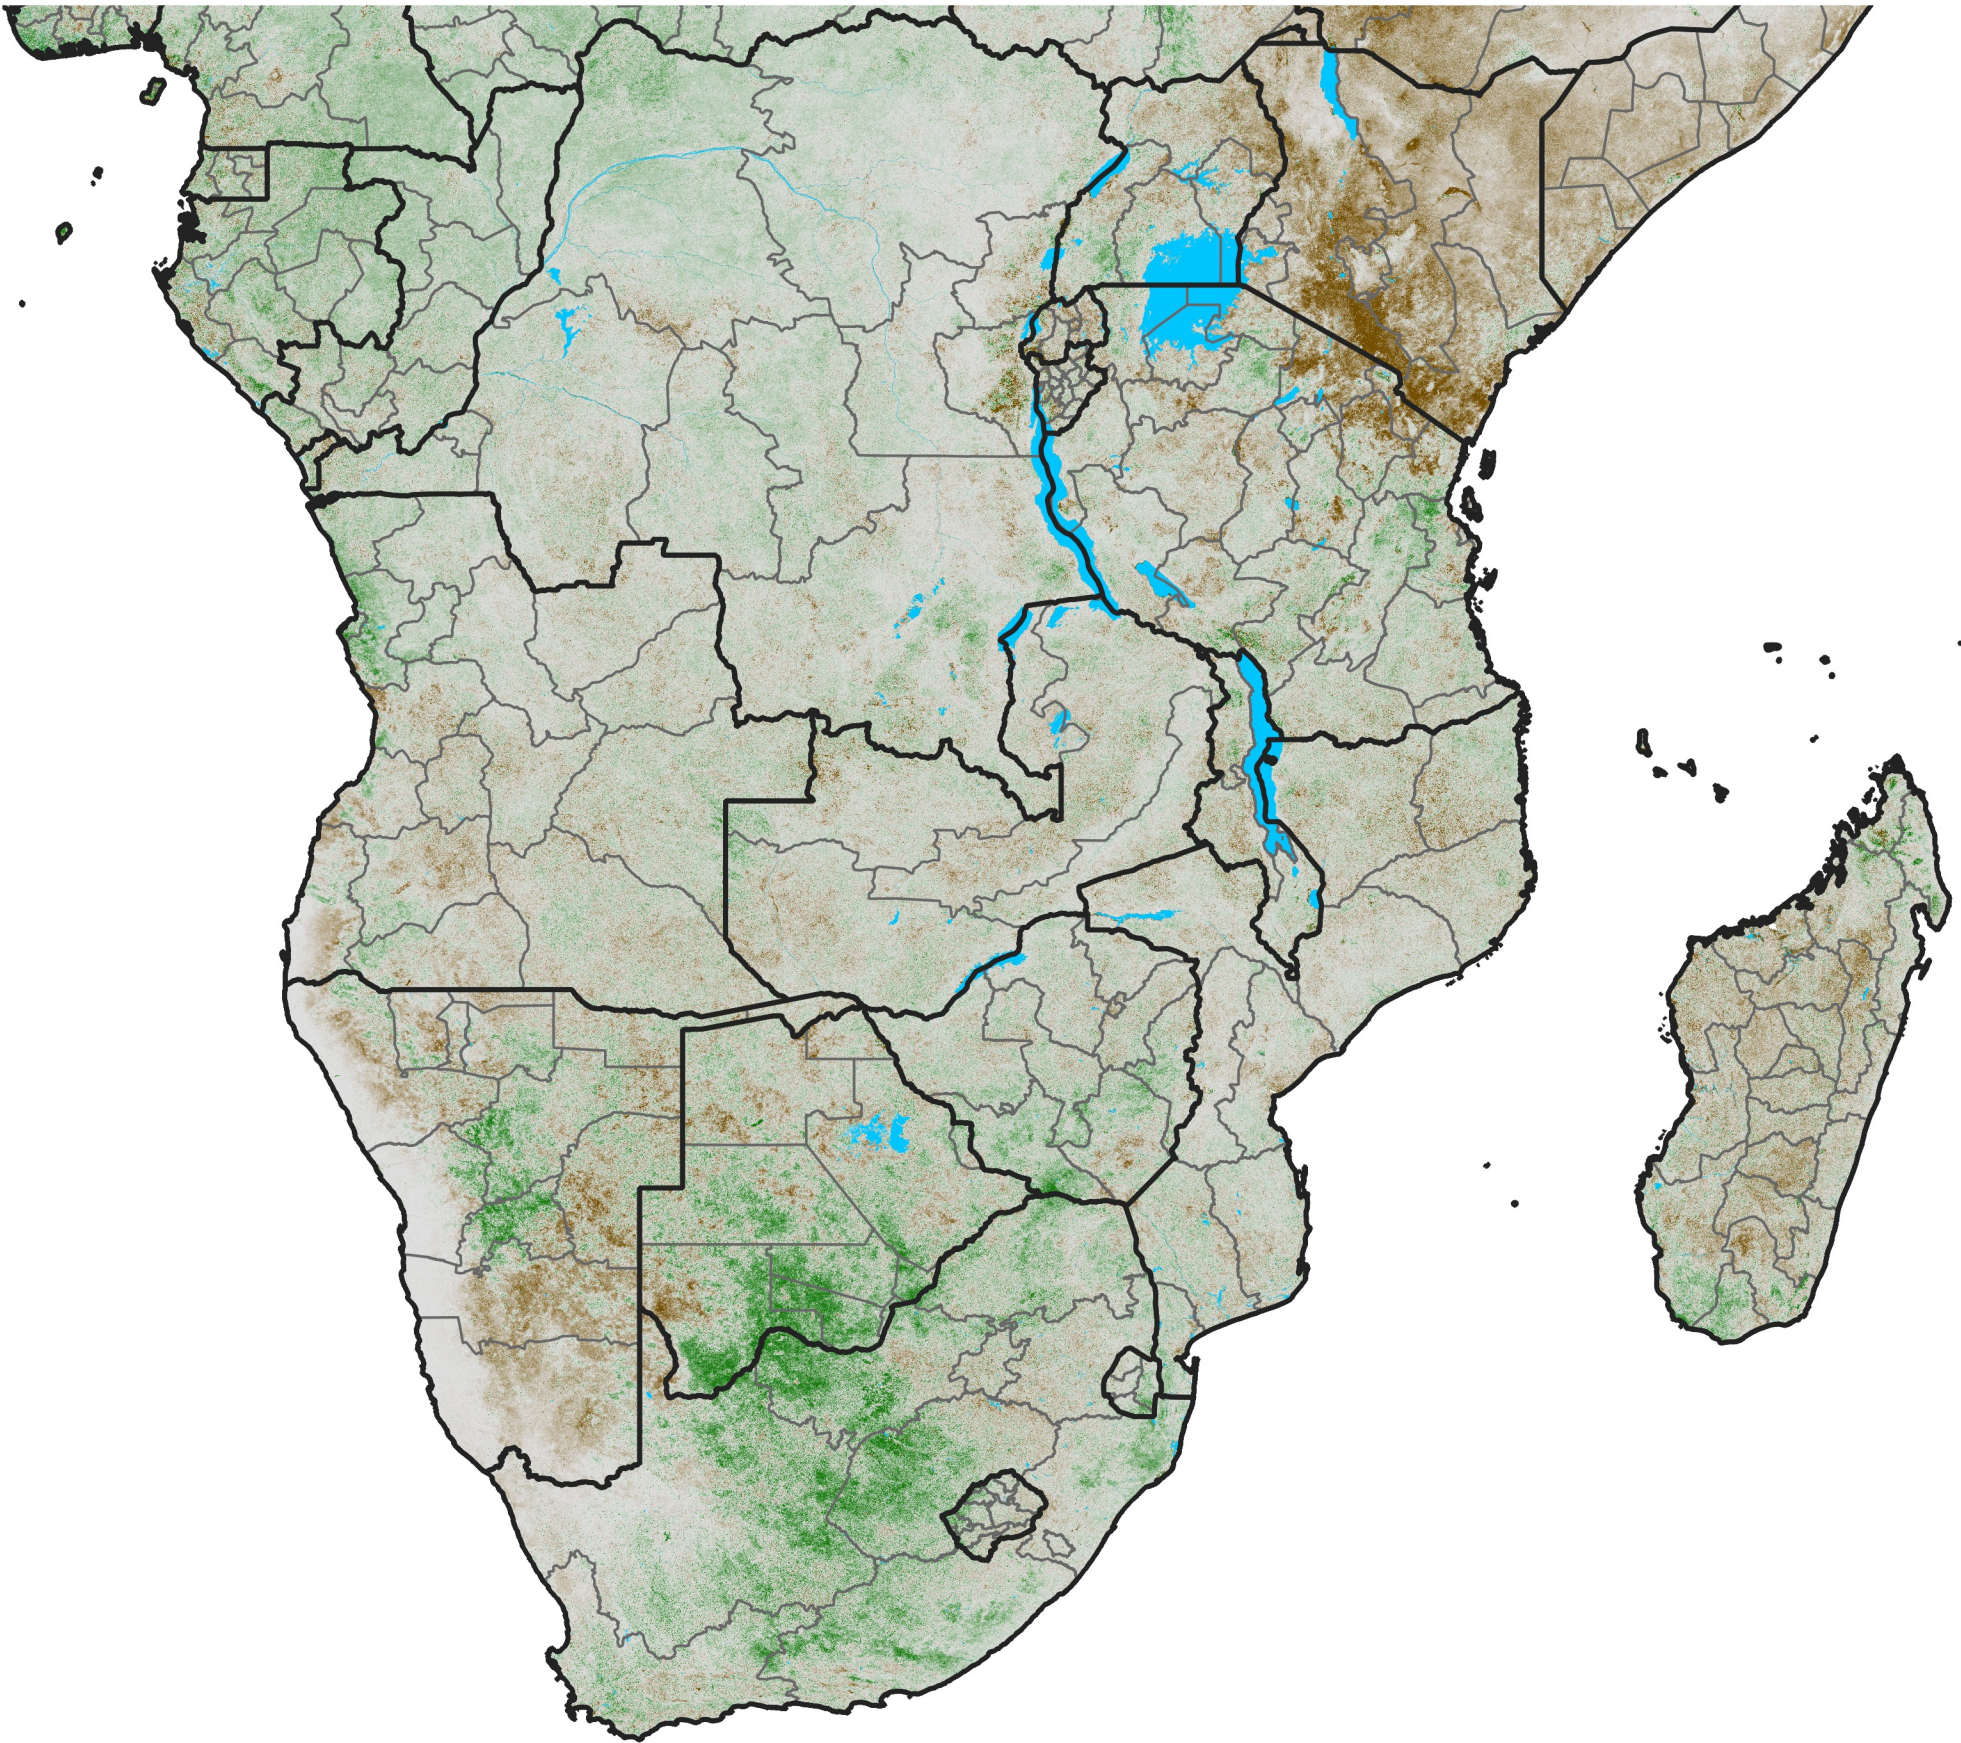

Southern Africa

NDVI Anomaly

2023 minus Mean (2012 - 2021)

Period 10 / Feb 11 - 20, 2023

NDVI Anomaly

<math>< -0.3</math> -0.2 -0.1 -0.05 0.05 0.1 0.2 > 0.3

Negative

No Difference