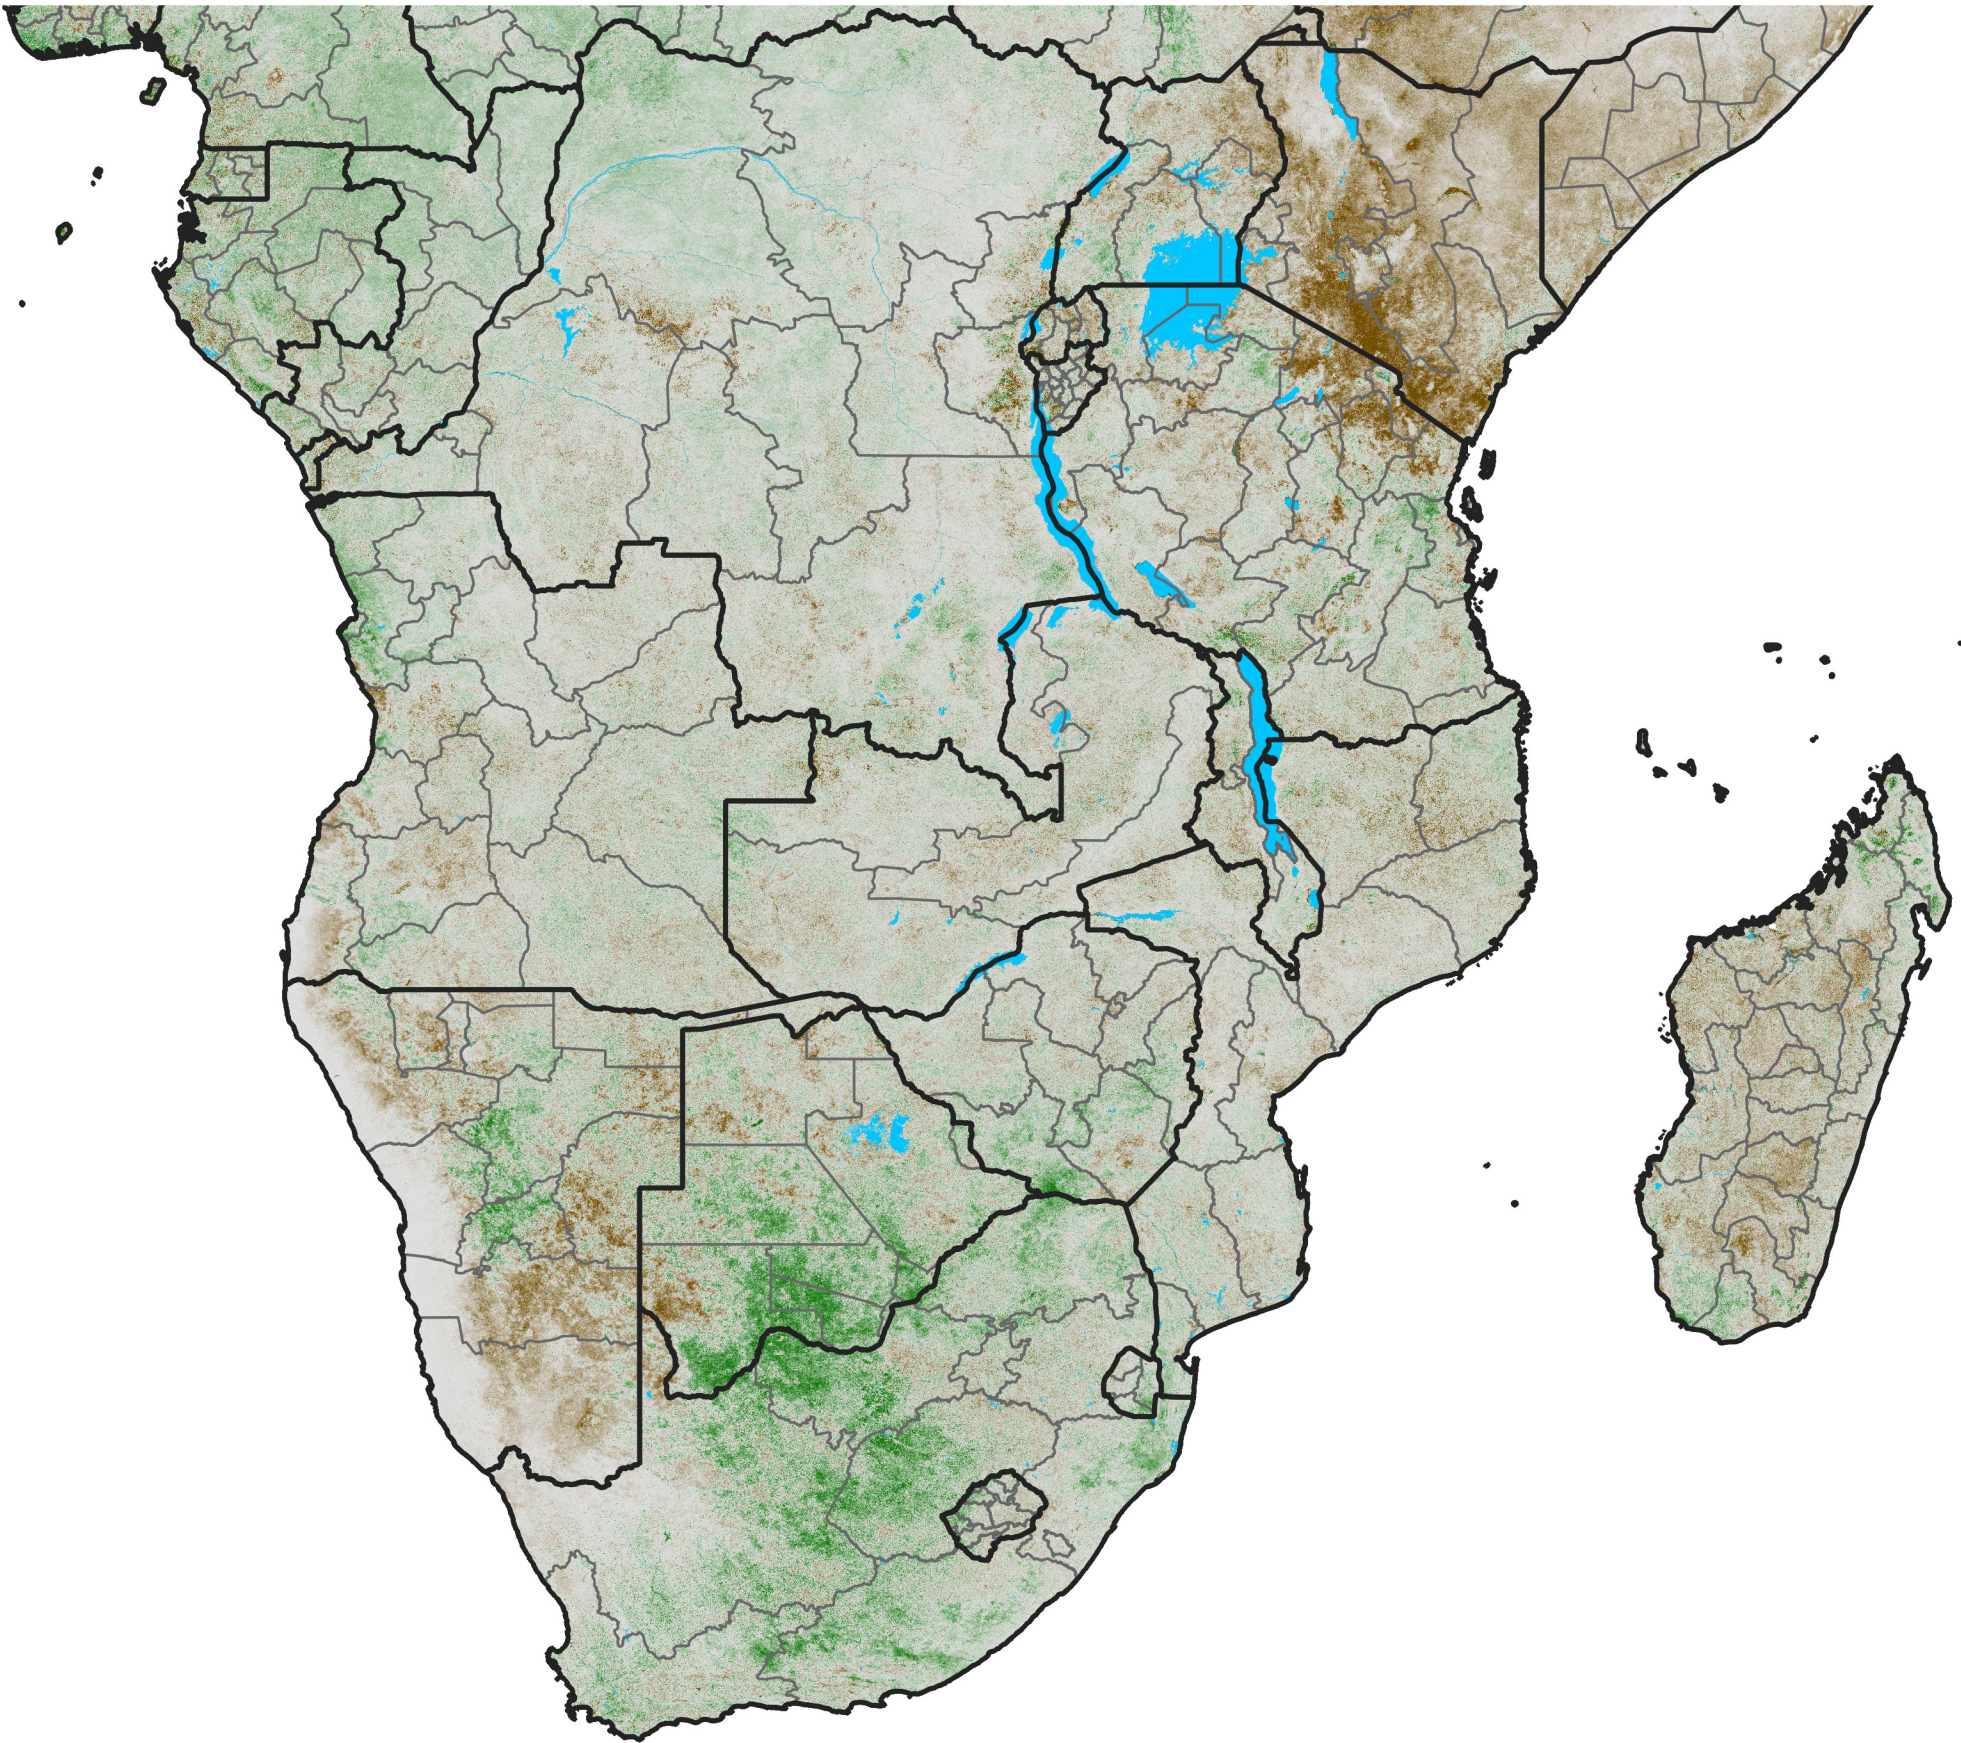

Southern Africa

NDVI Anomaly

2023 minus Mean (2012 - 2021)

Period 11 / Feb 16 - 25, 2023

NDVI Anomaly

< -0.3 -0.2 -0.1 -0.05 0.05 0.1 0.2 >0.3

Negative

No Difference