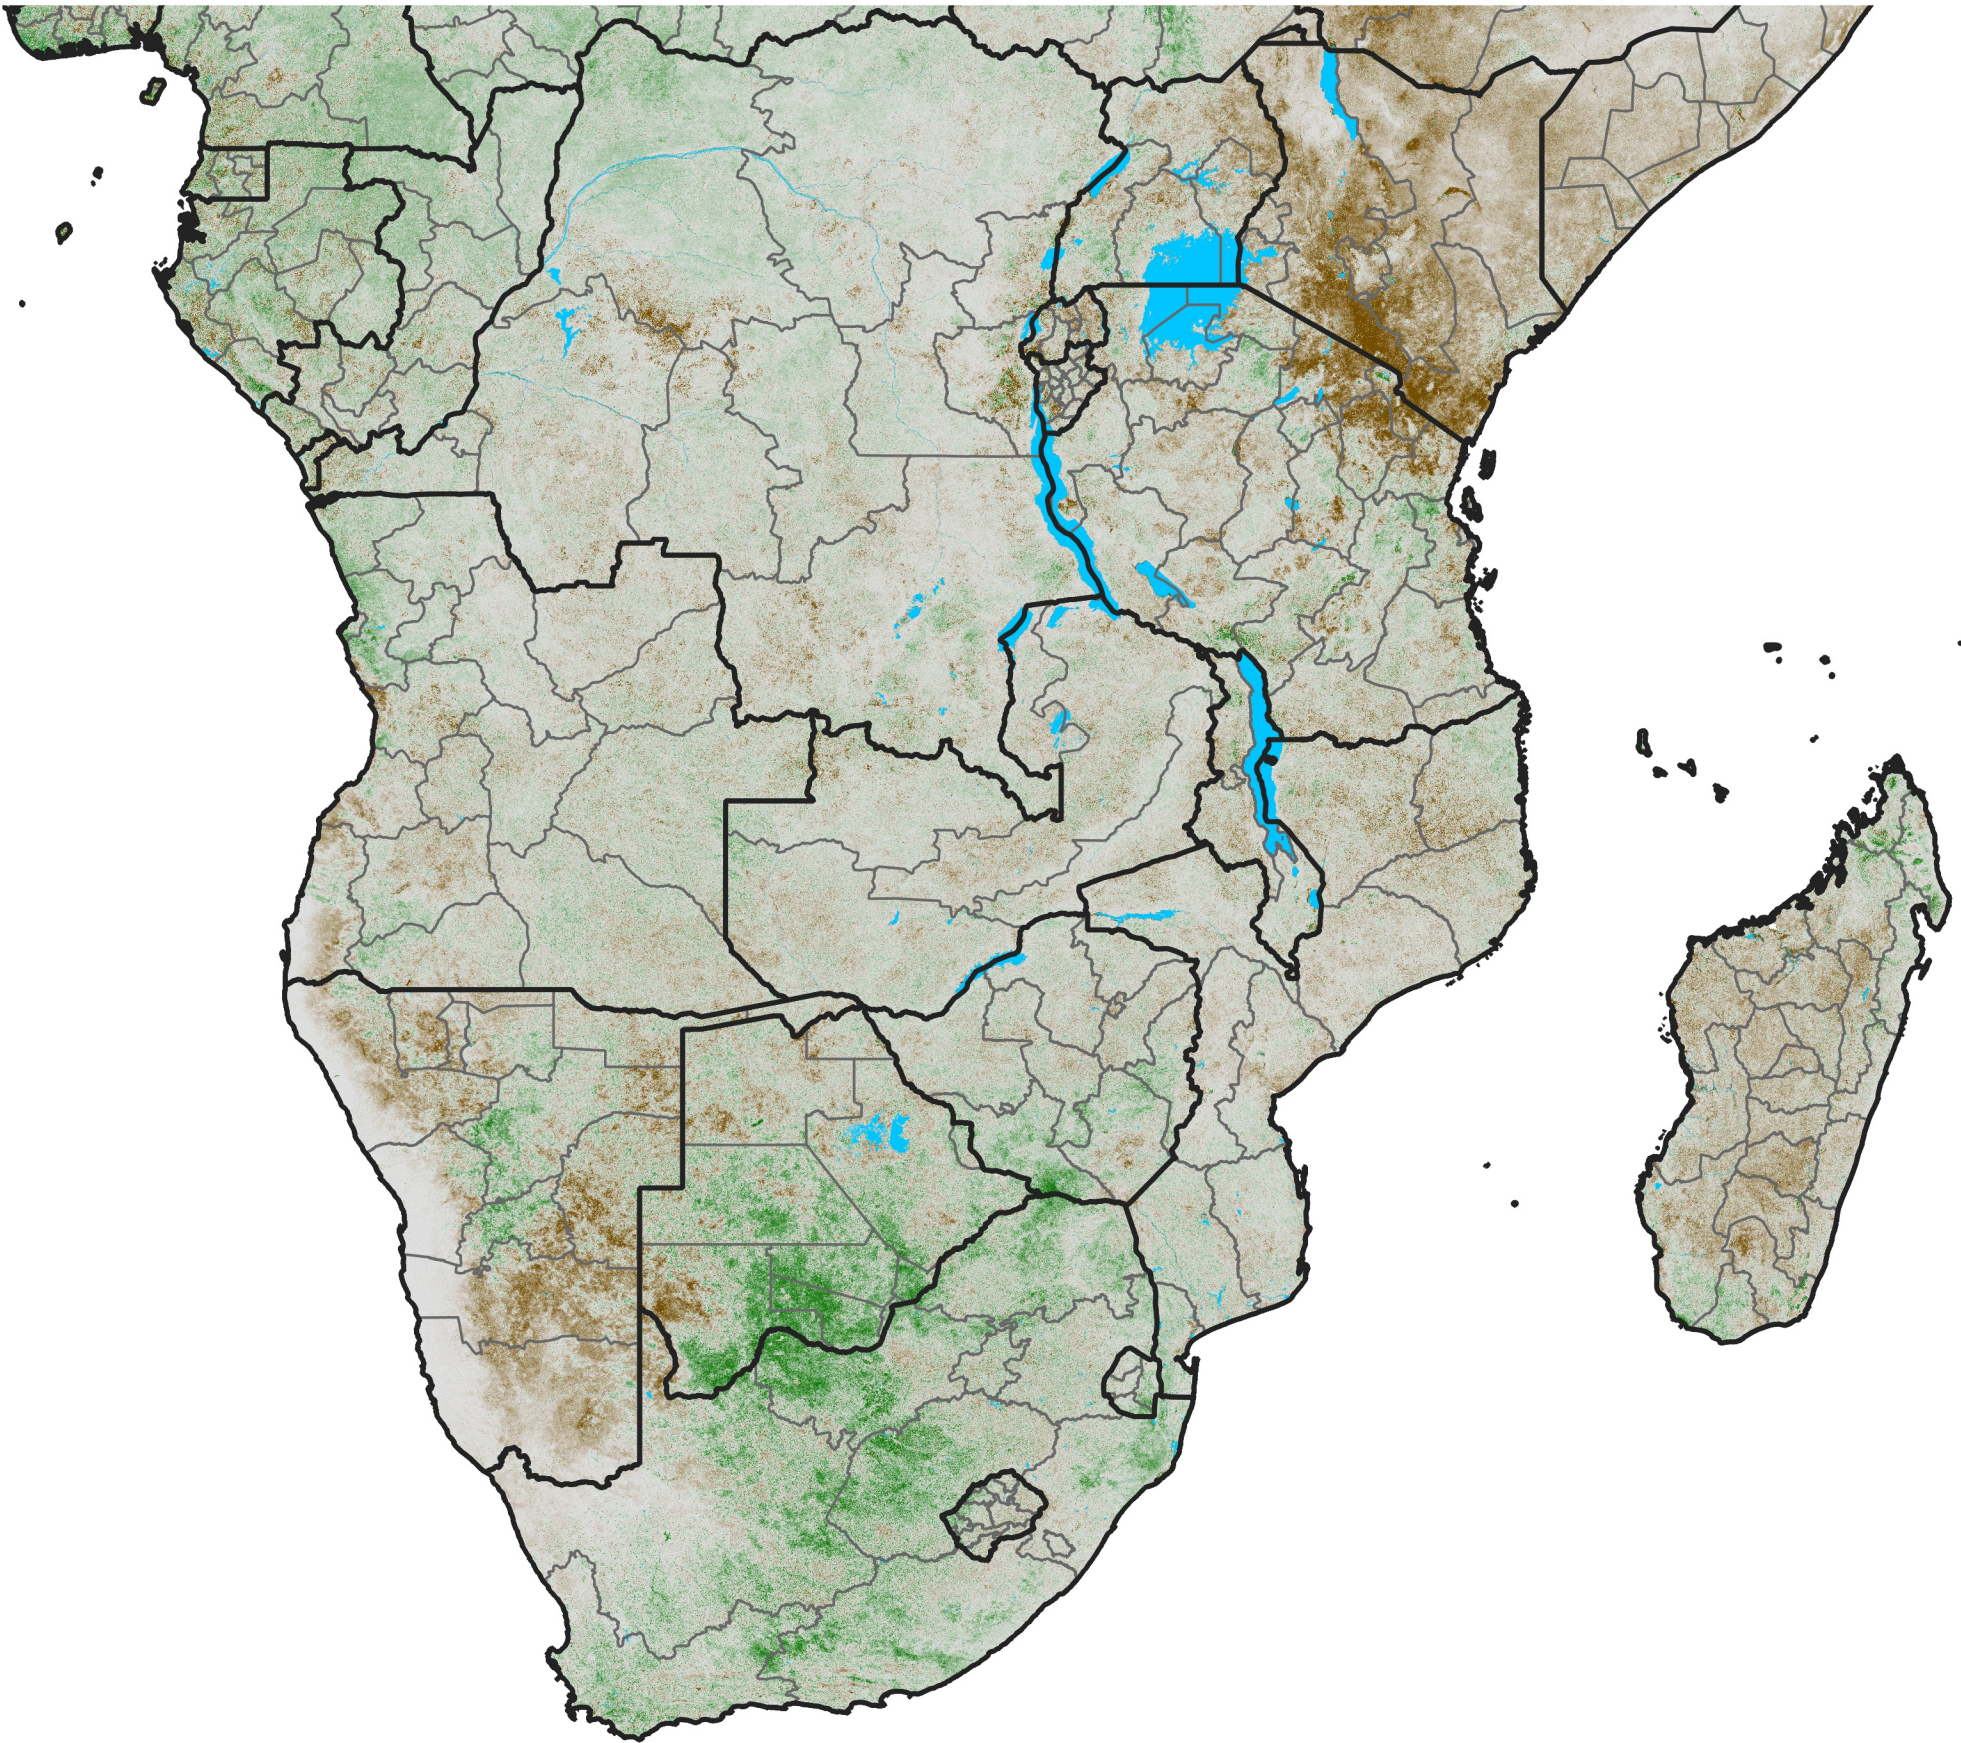

# Southern Africa

## NDVI Anomaly

2023 minus Mean (2012 - 2021)

Period 12 / Feb 21 - 28, 2023

### NDVI Anomaly

< -0.3   -0.2   -0.1   -0.05   0.05   0.1   0.2   >0.3

Negative

No Difference

Positive