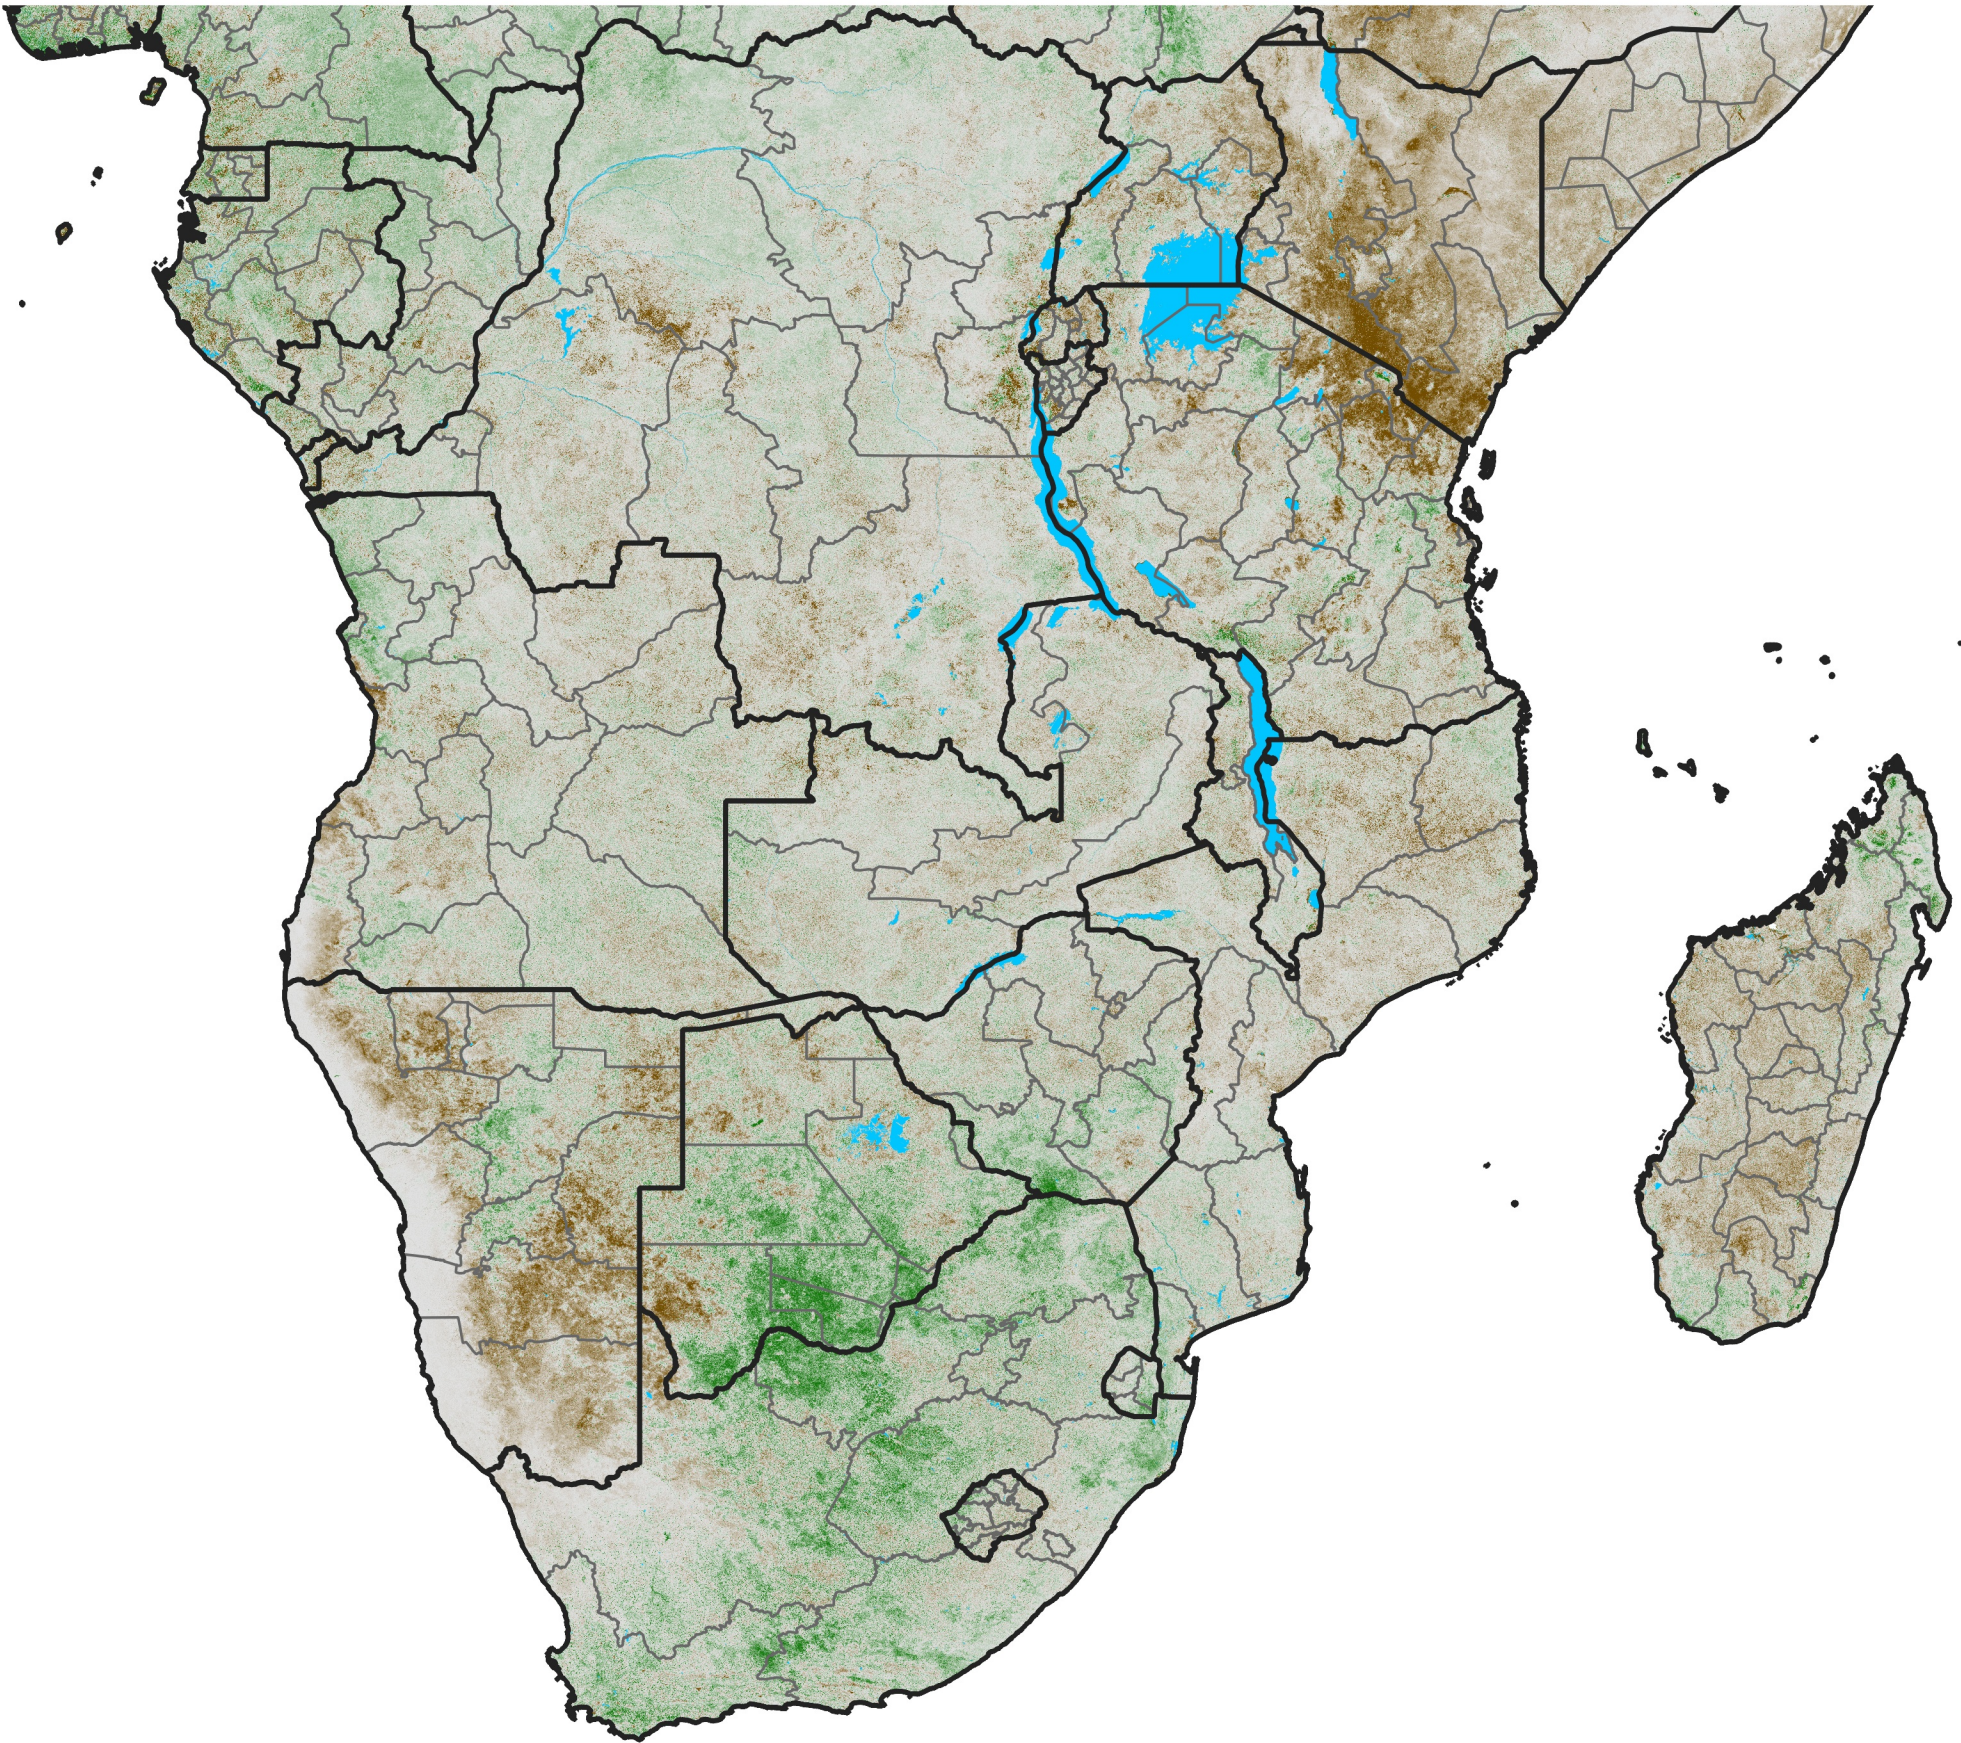

# Southern Africa

## NDVI Anomaly

2023 minus Mean (2012 - 2021)

Period 13 / Feb 26 - Mar 05, 2023

### NDVI Anomaly

< -0.3   -0.2   -0.1   -0.05   0.05   0.1   0.2   >0.3

Negative

No Difference

Positive