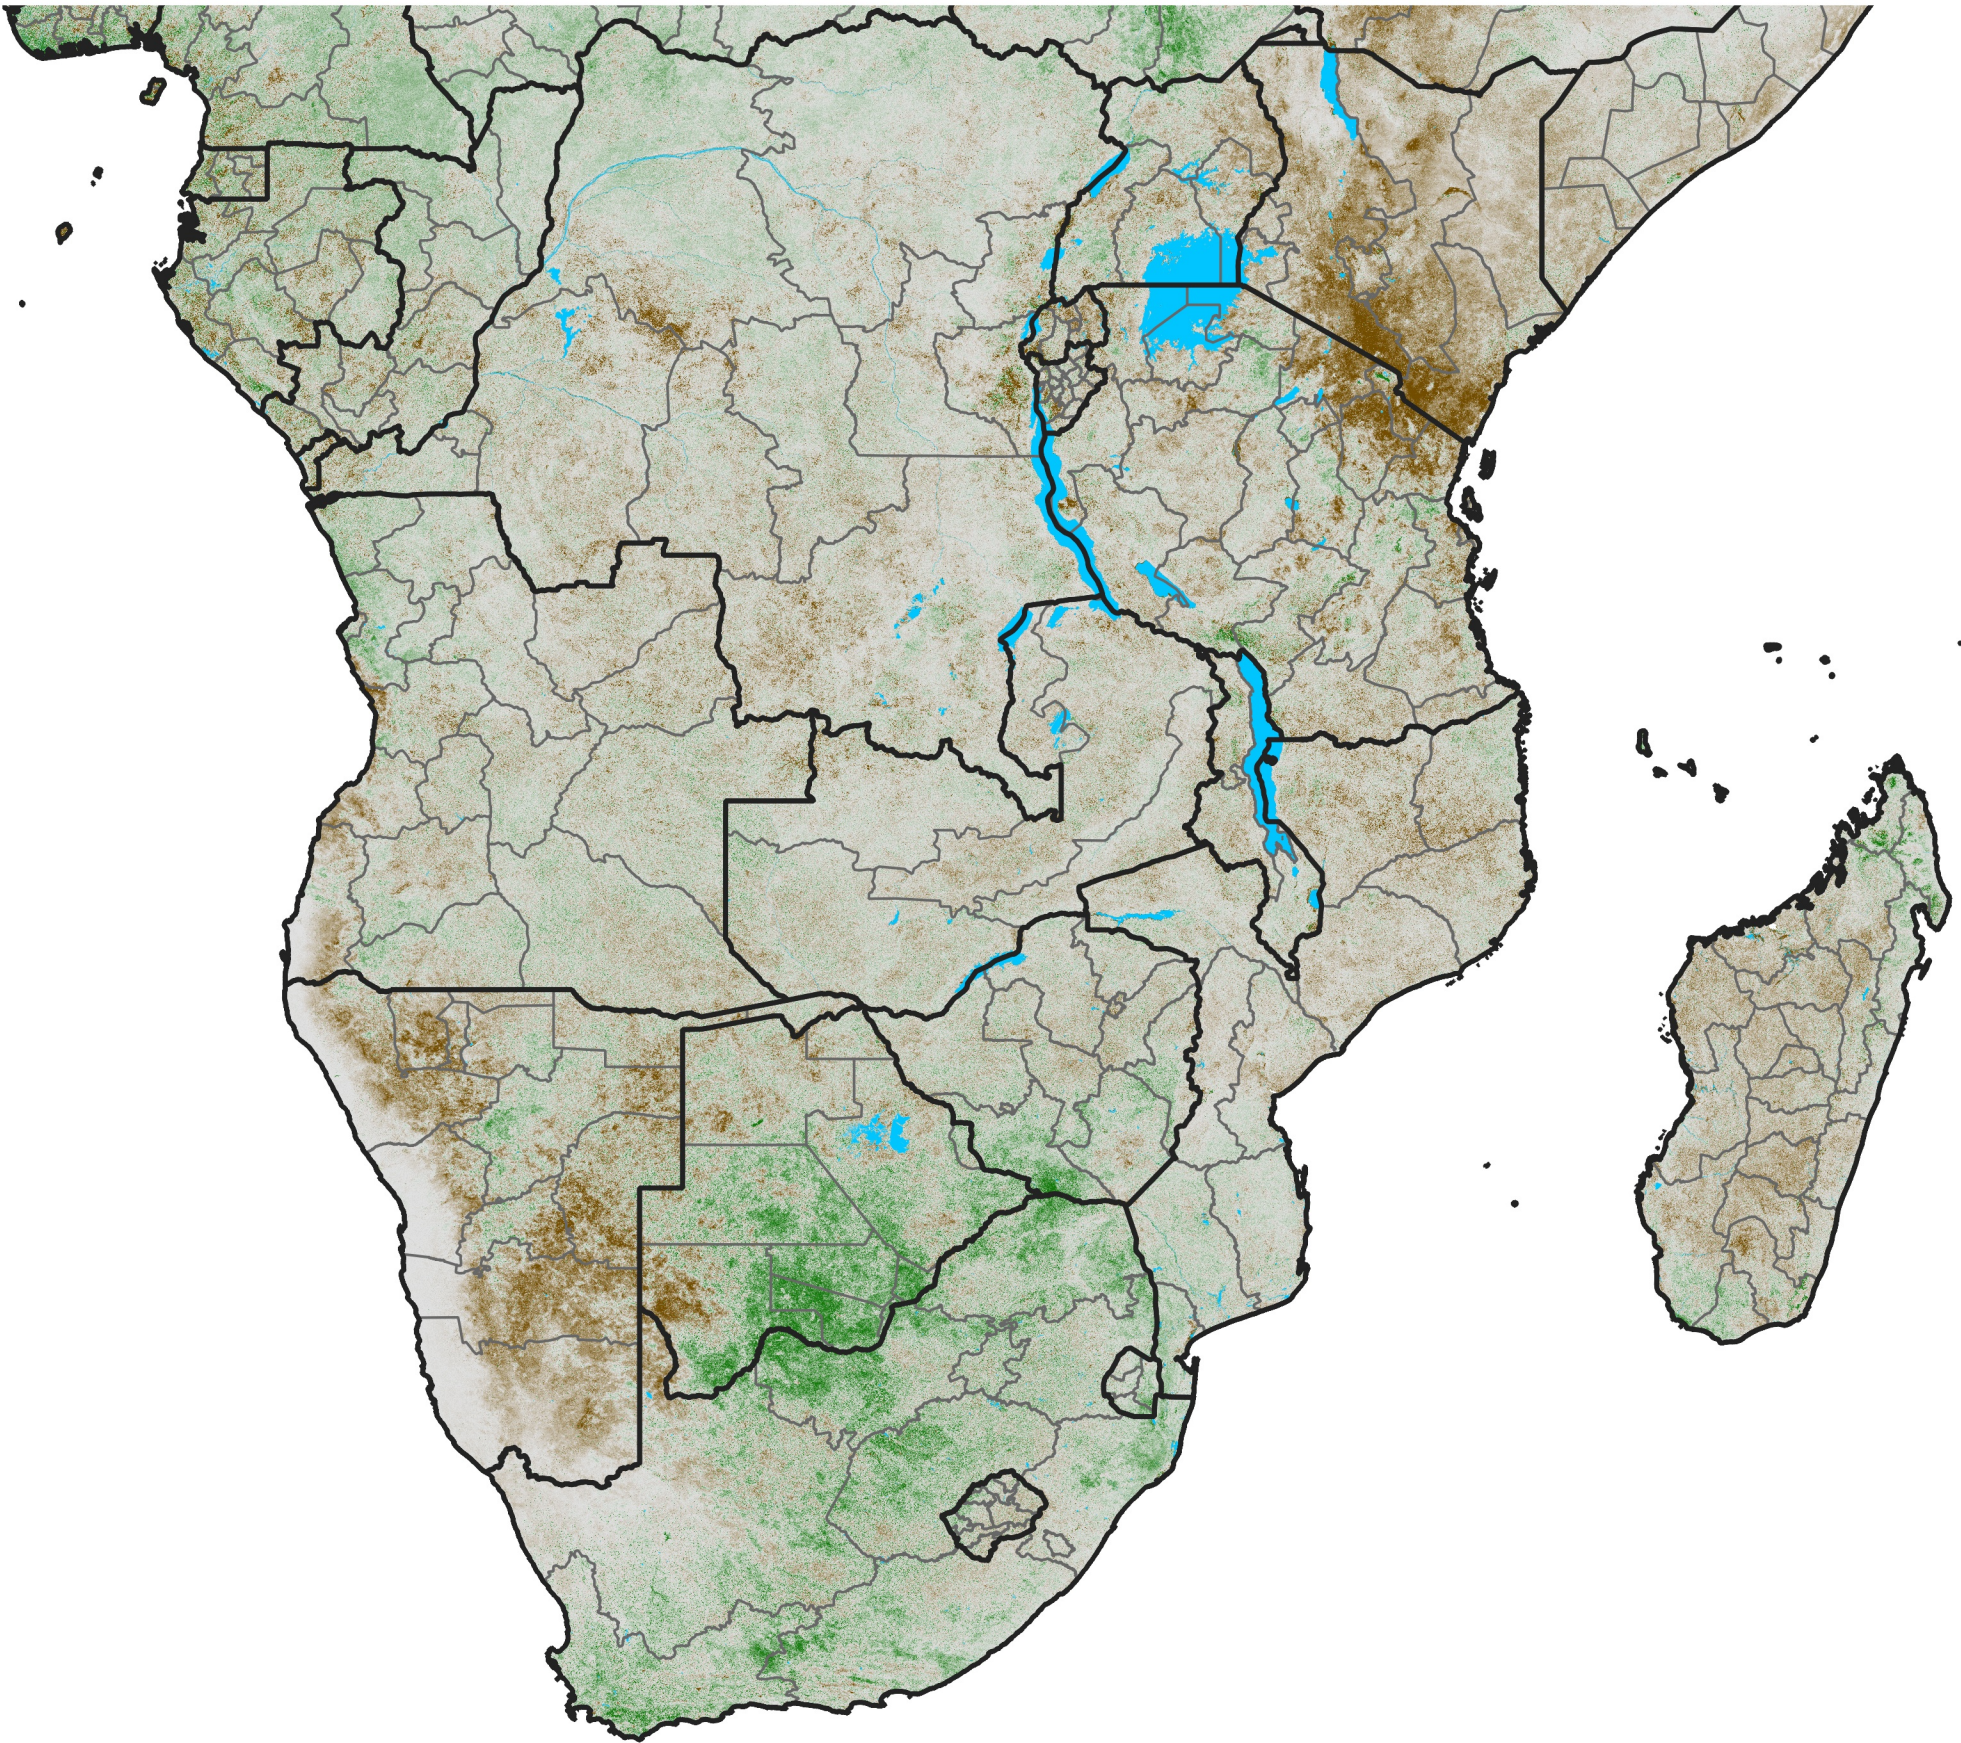

Southern Africa

NDVI Anomaly

2023 minus Mean (2012 - 2021)

Period 14 / Mar 01 - 10, 2023

NDVI Anomaly

< -0.3 -0.2 -0.1 -0.05 0.05 0.1 0.2 >0.3

Negative

No Difference