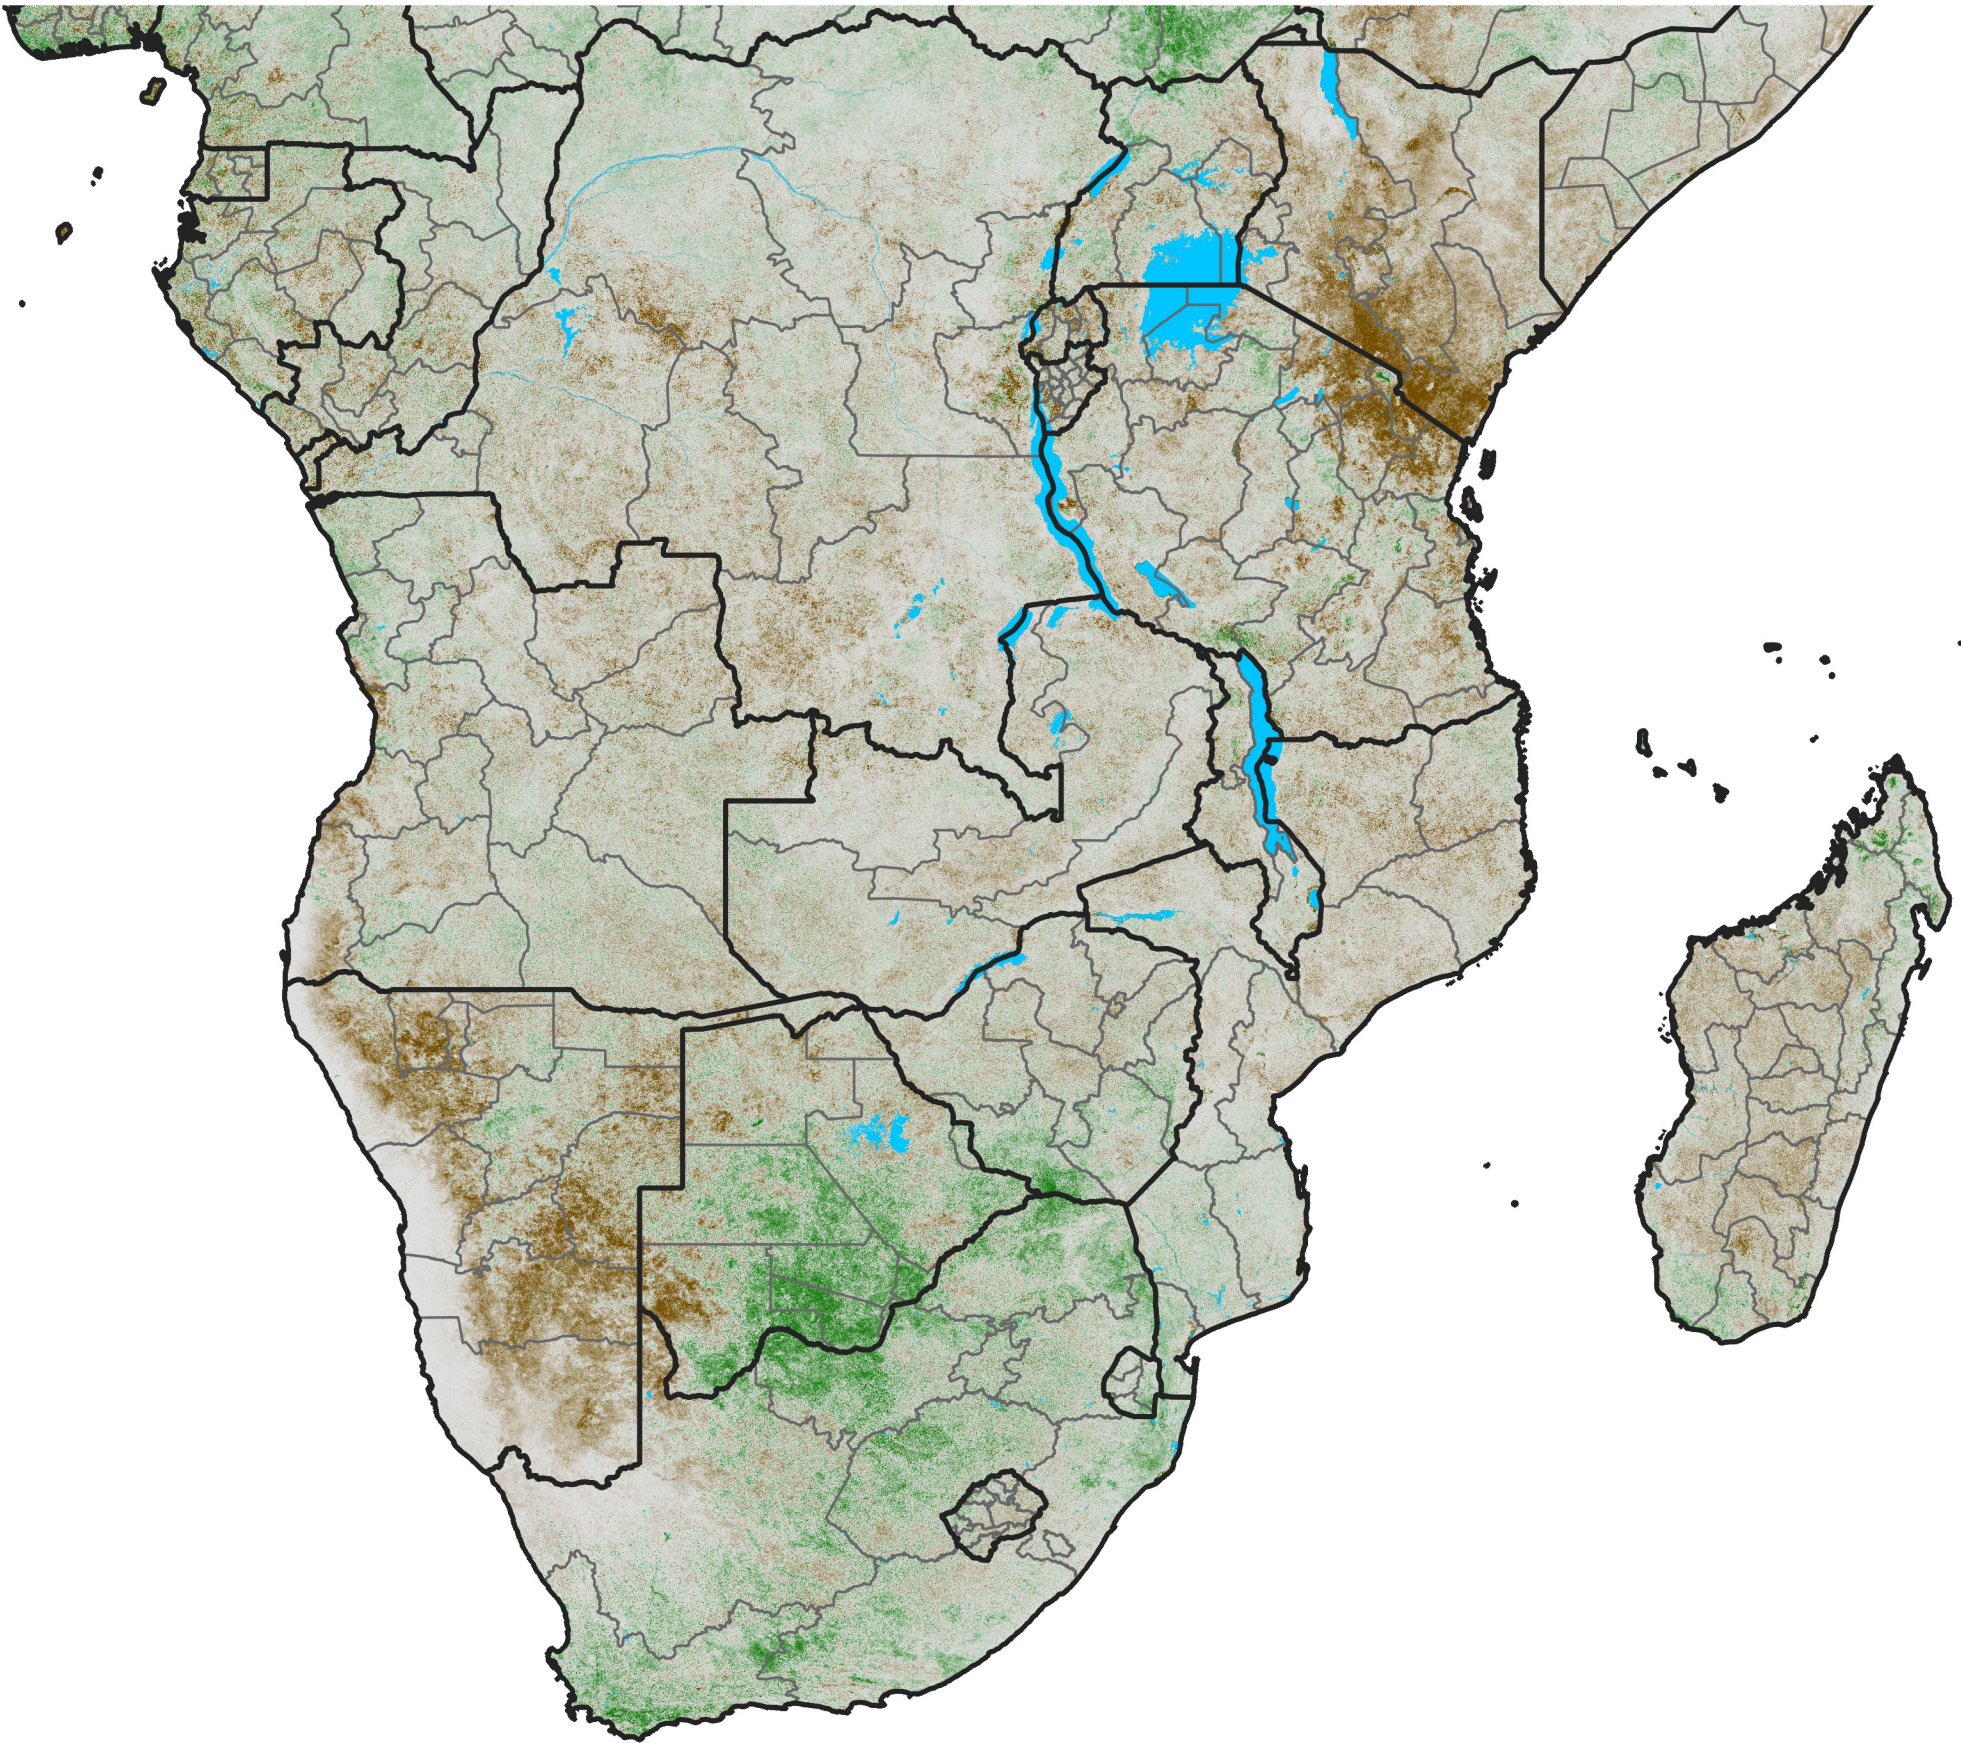

Southern Africa

NDVI Anomaly

2023 minus Mean (2012 - 2021)

Period 15 / Mar 06 - 15, 2023

NDVI Anomaly

< -0.3 -0.2 -0.1 -0.05 0.05 0.1 0.2 >0.3

Negative

No Difference