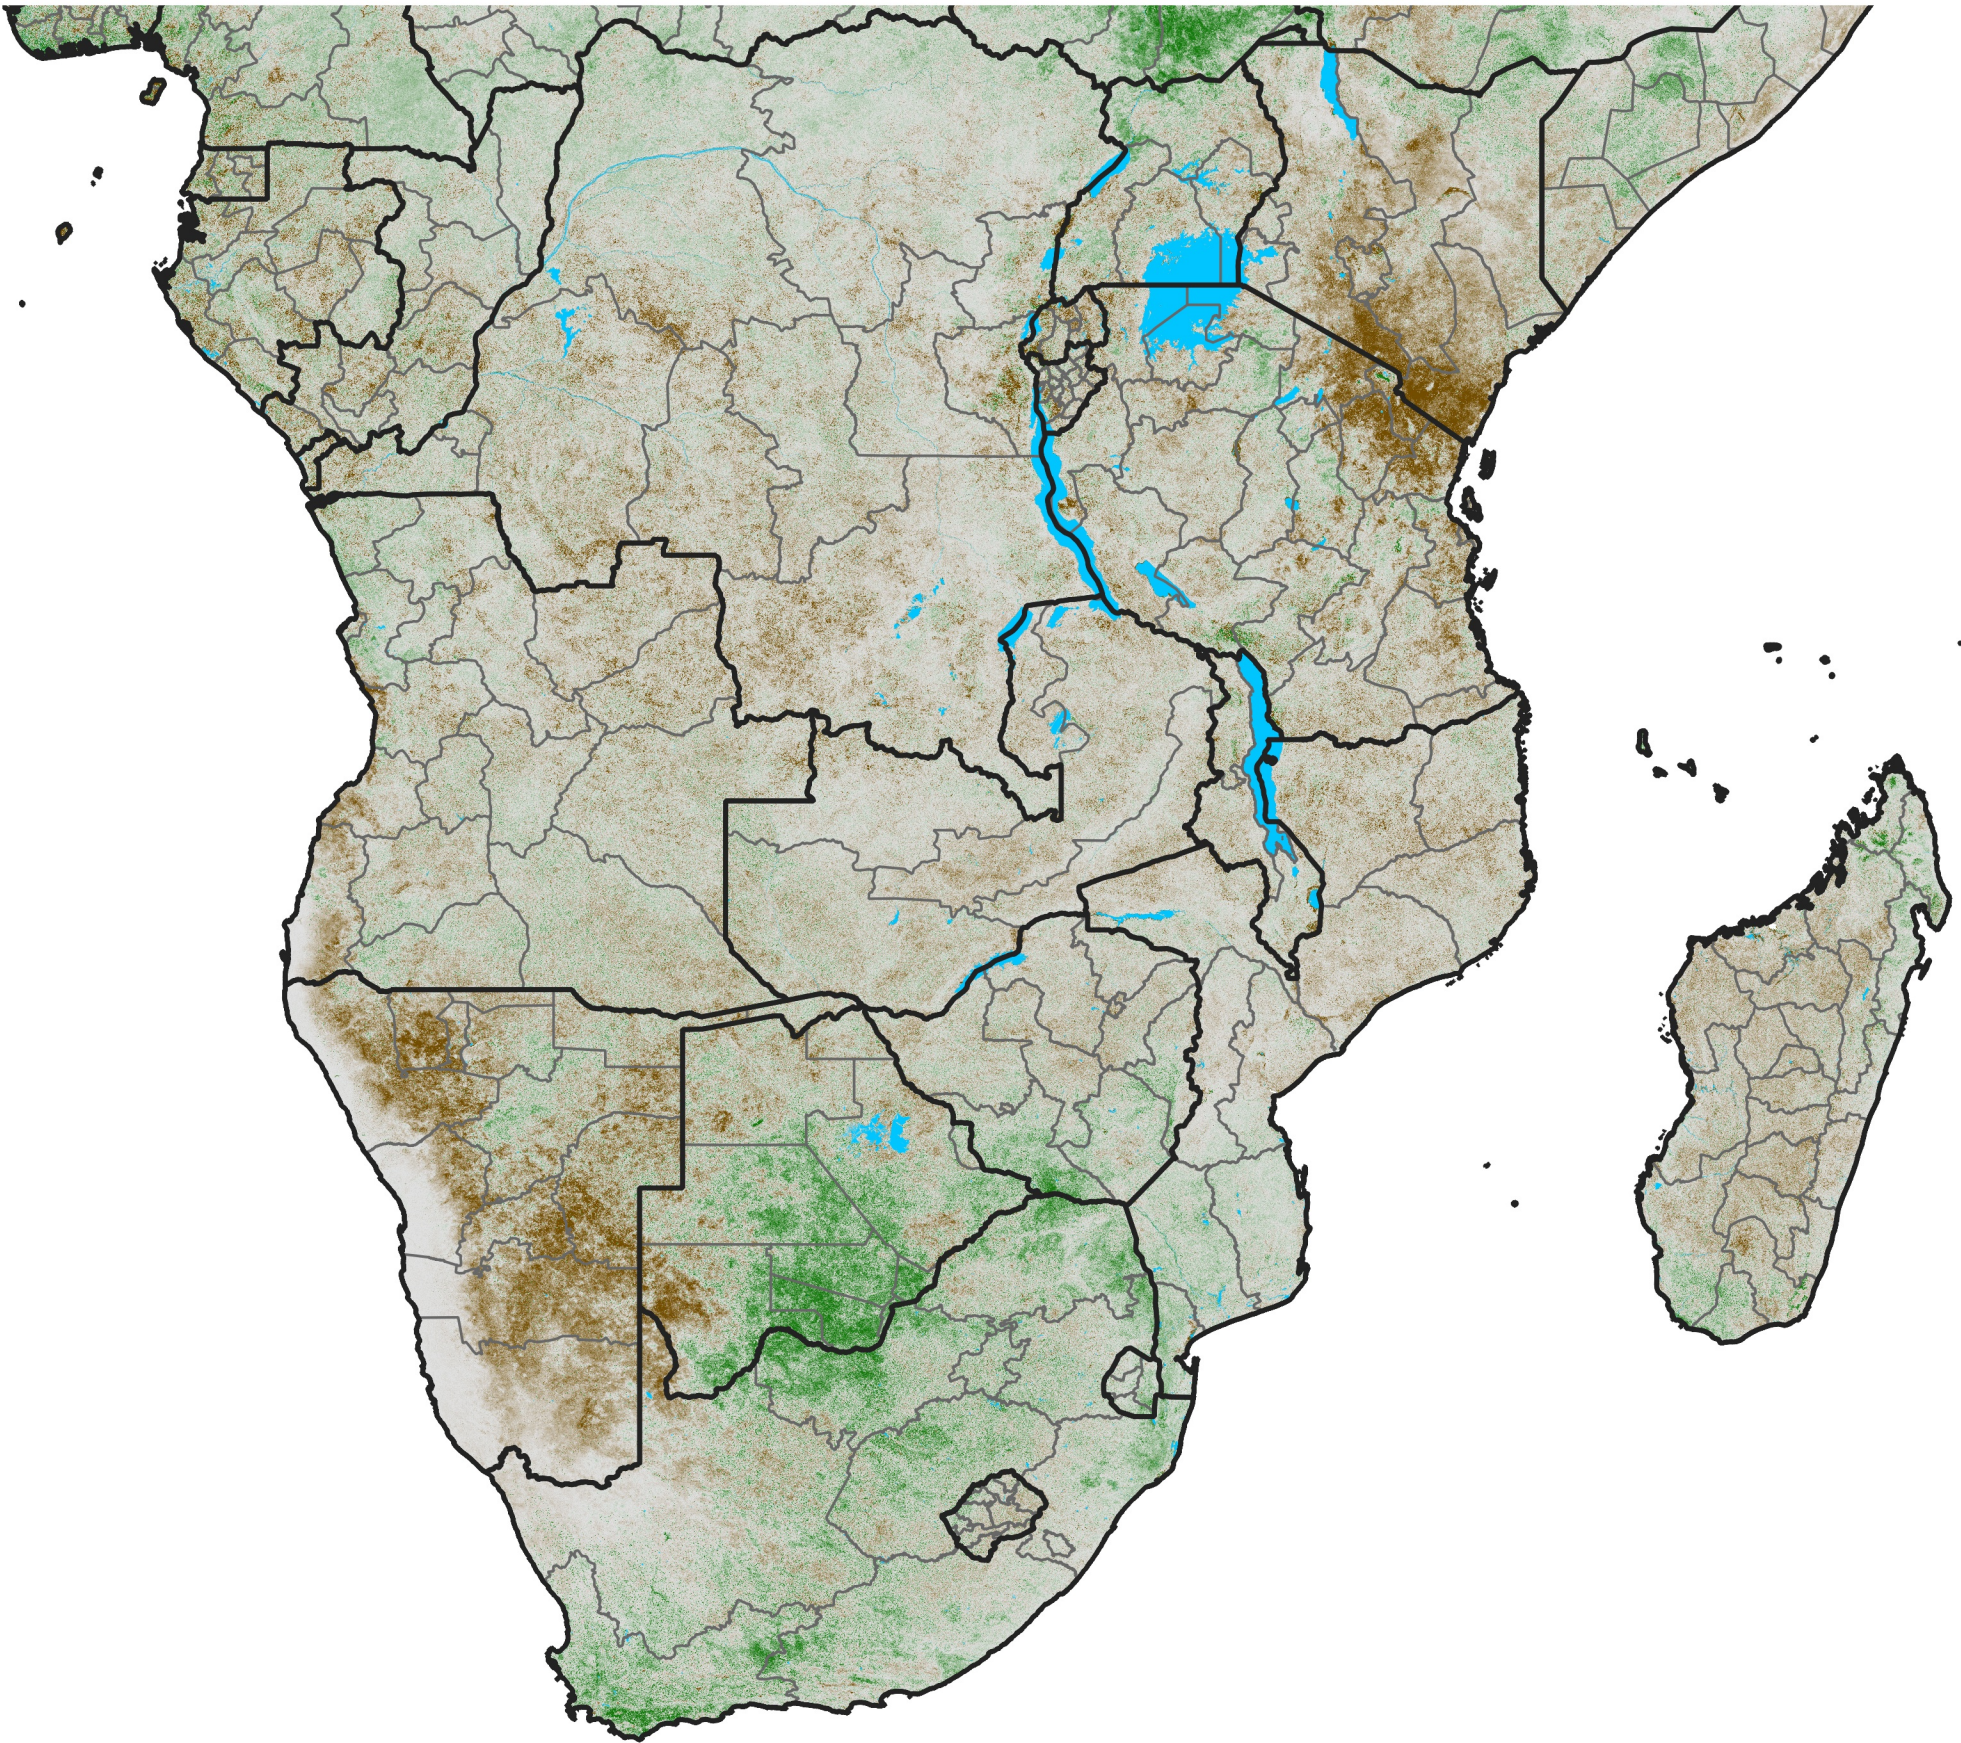

Southern Africa

NDVI Anomaly

2023 minus Mean (2012 - 2021)

Period 16 / Mar 11 - 20, 2023

NDVI Anomaly

< -0.3 -0.2 -0.1 -0.05 0.05 0.1 0.2 >0.3

Negative

No Difference