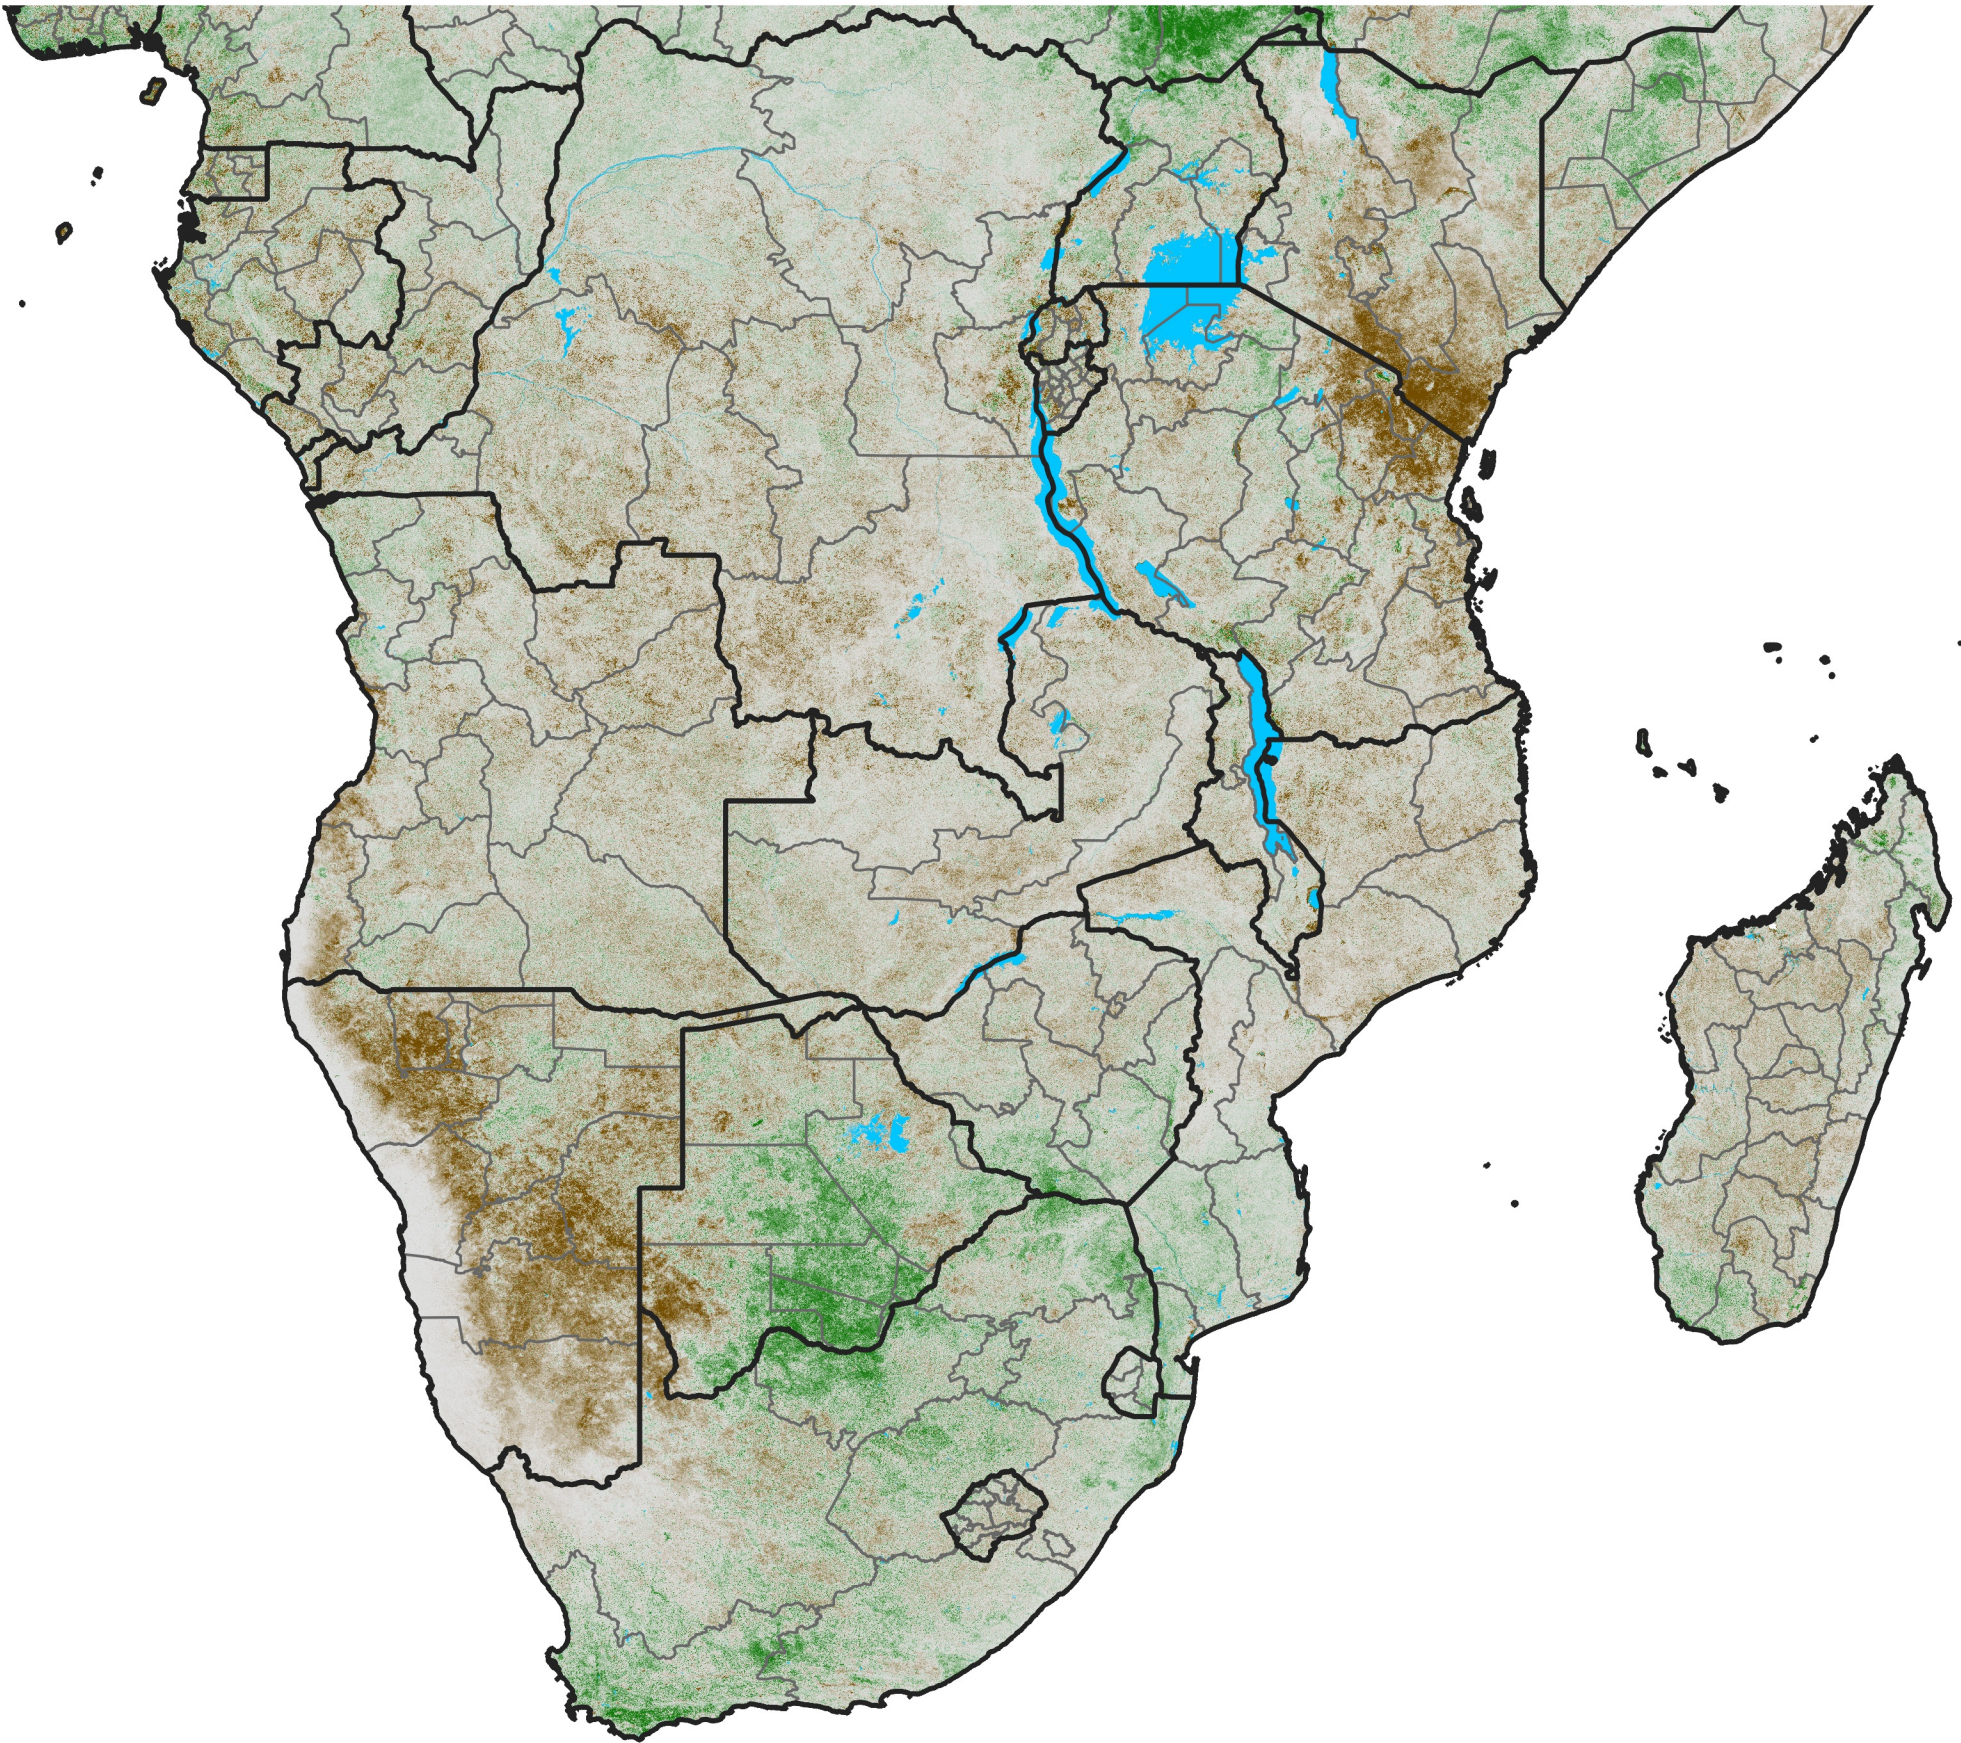

# Southern Africa

## NDVI Anomaly

2023 minus Mean (2012 - 2021)

Period 17 / Mar 16 - 25, 2023

### NDVI Anomaly

< -0.3   -0.2   -0.1   -0.05   0.05   0.1   0.2   >0.3

Negative

No Difference

Positive