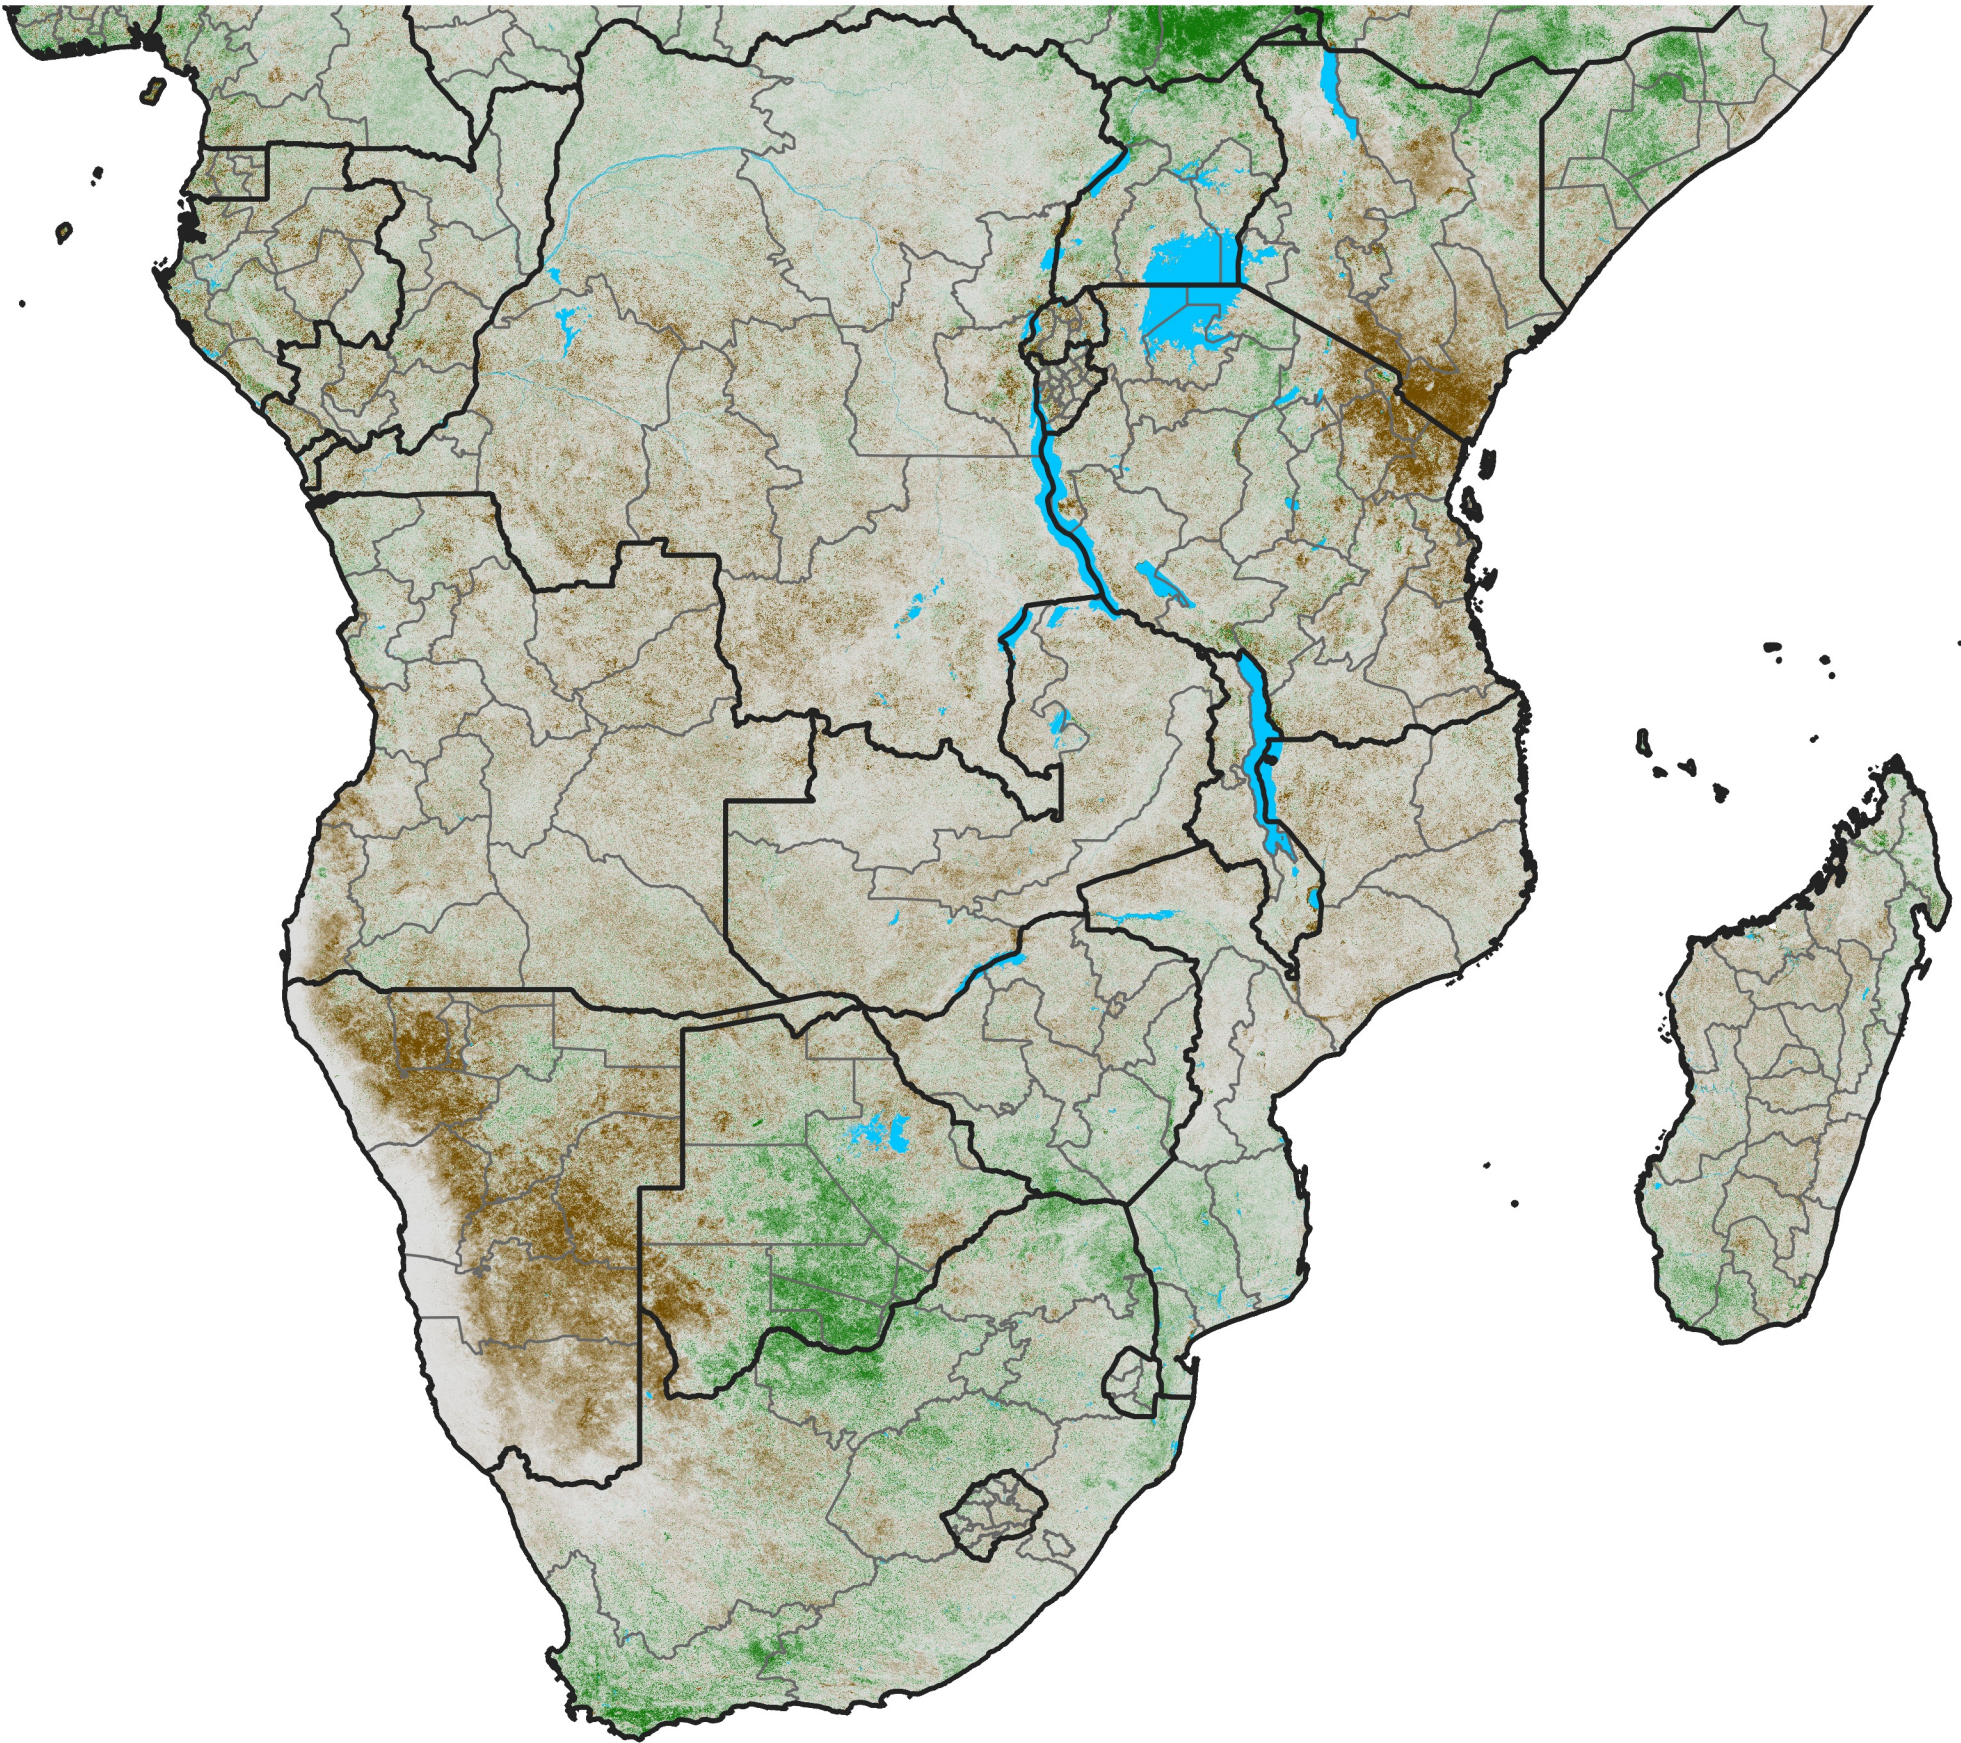

Southern Africa

NDVI Anomaly

2023 minus Mean (2012 - 2021)

Period 18 / Mar 21 - 31, 2023

NDVI Anomaly

< -0.3 -0.2 -0.1 -0.05 0.05 0.1 0.2 >0.3

Negative

No Difference