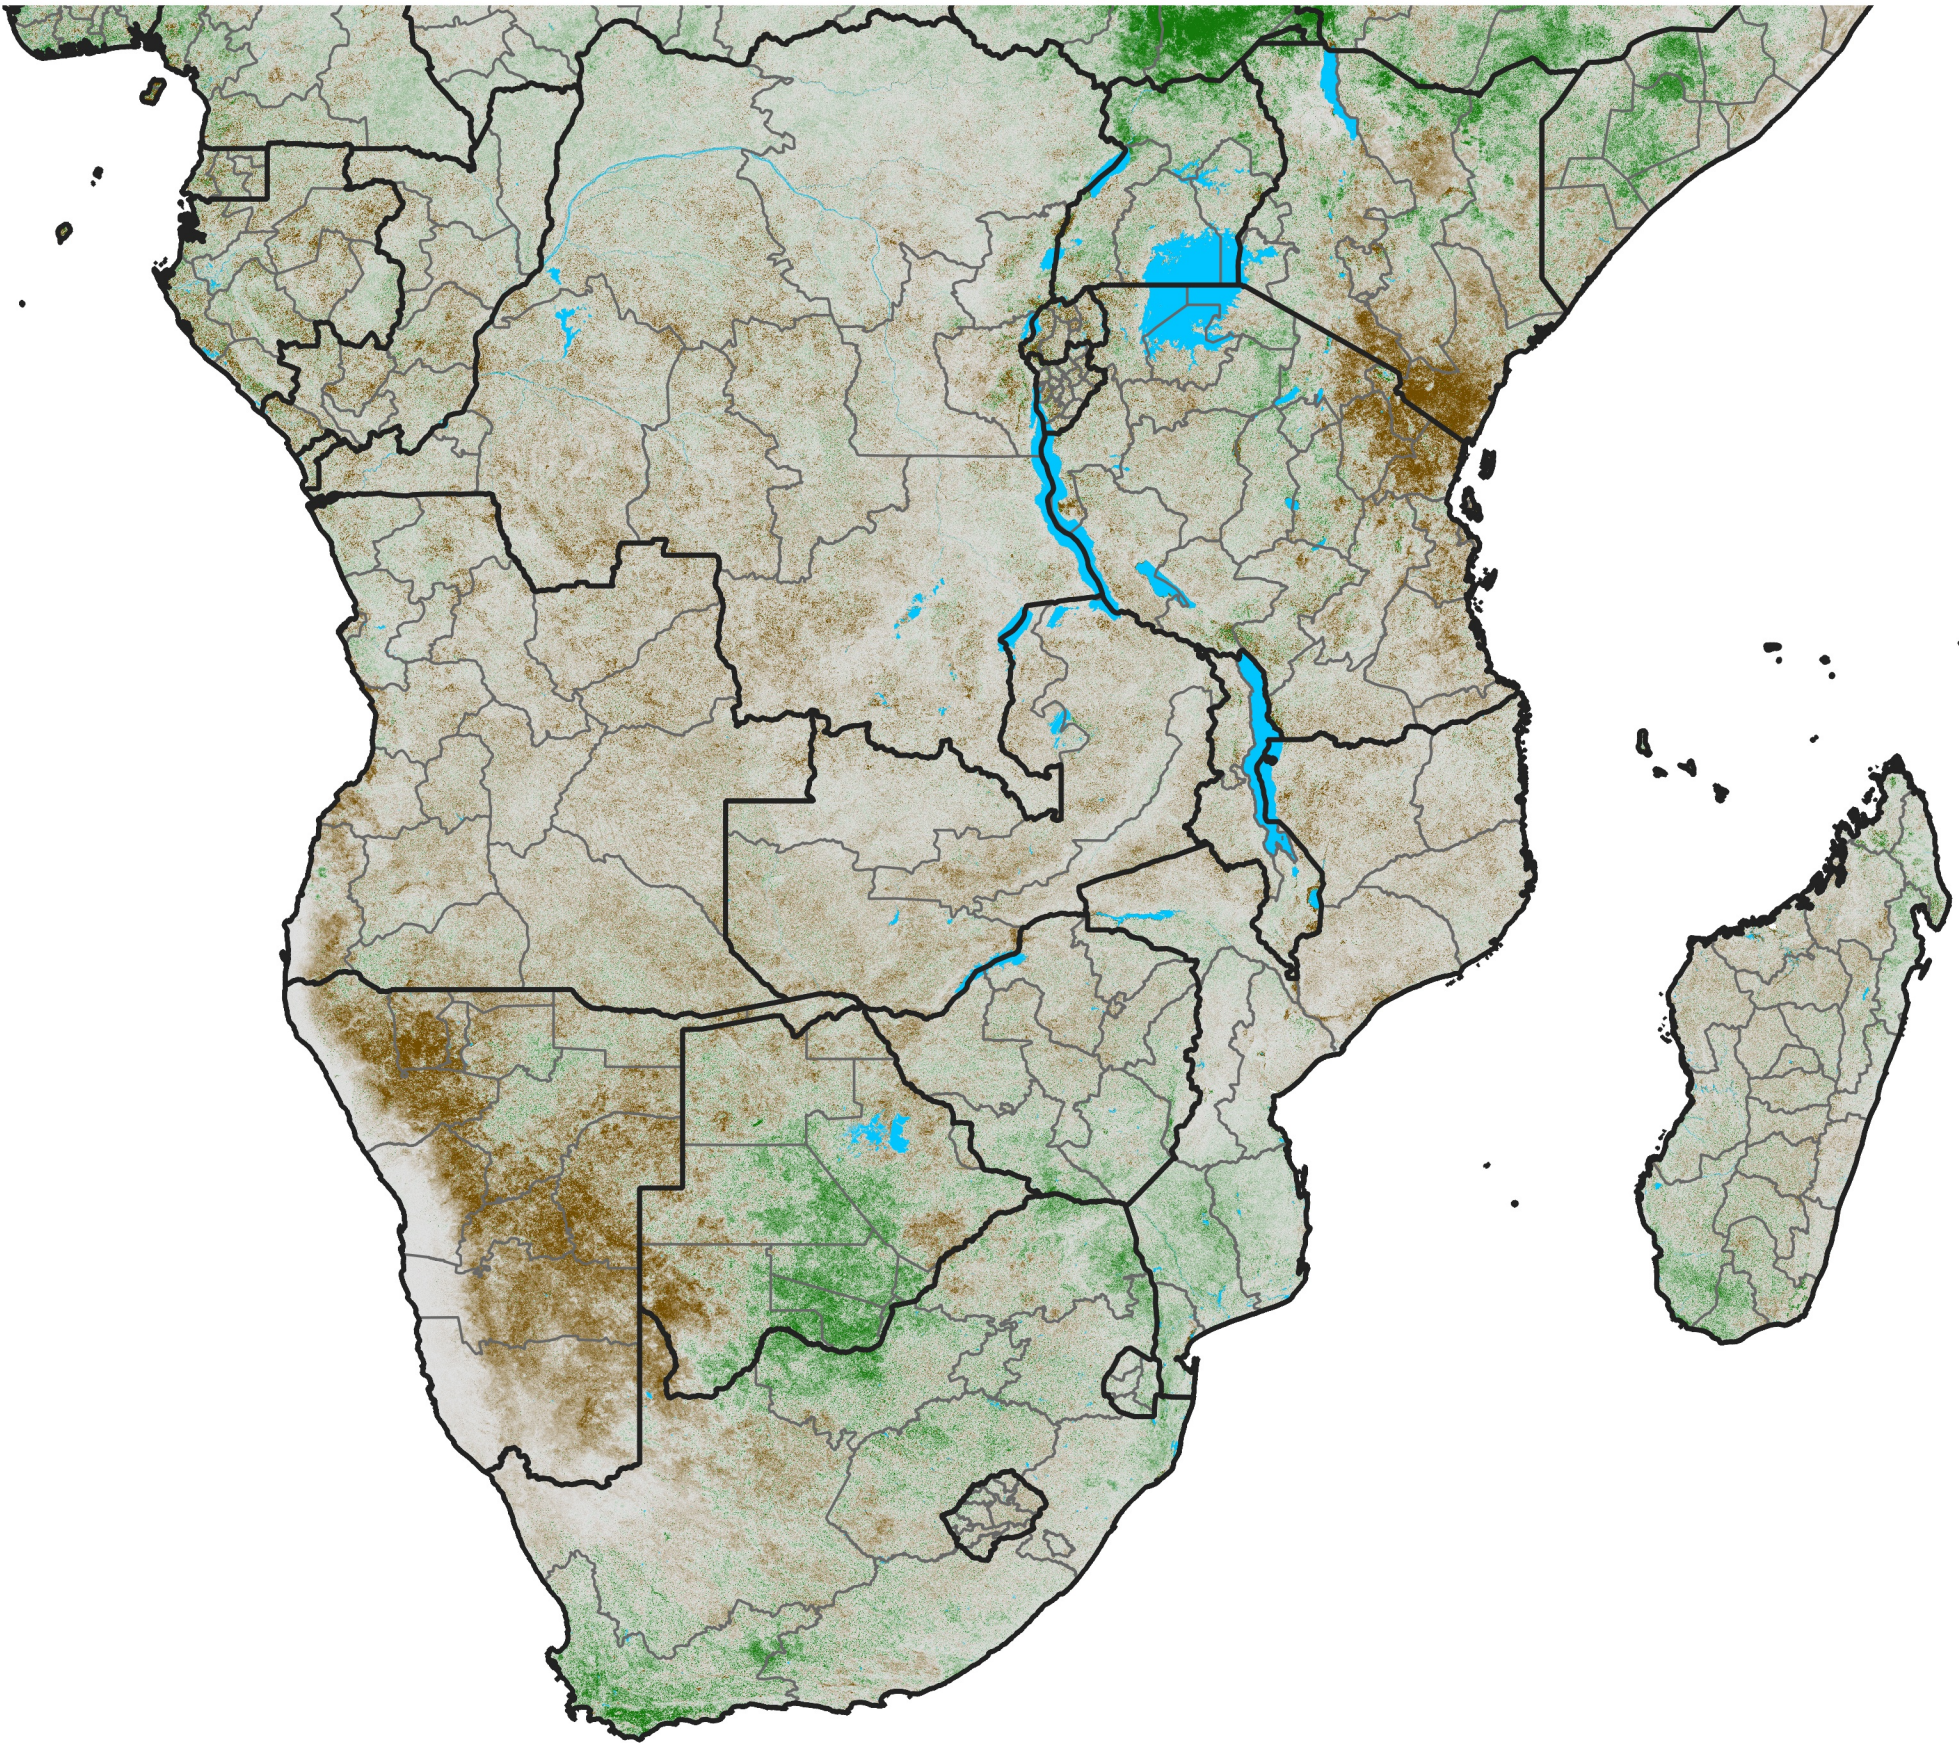

Southern Africa

NDVI Anomaly

2023 minus Mean (2012 - 2021)

Period 19 / Mar 26 - Apr 05, 2023

NDVI Anomaly

< -0.3 -0.2 -0.1 -0.05 0.05 0.1 0.2 >0.3

Negative

No Difference