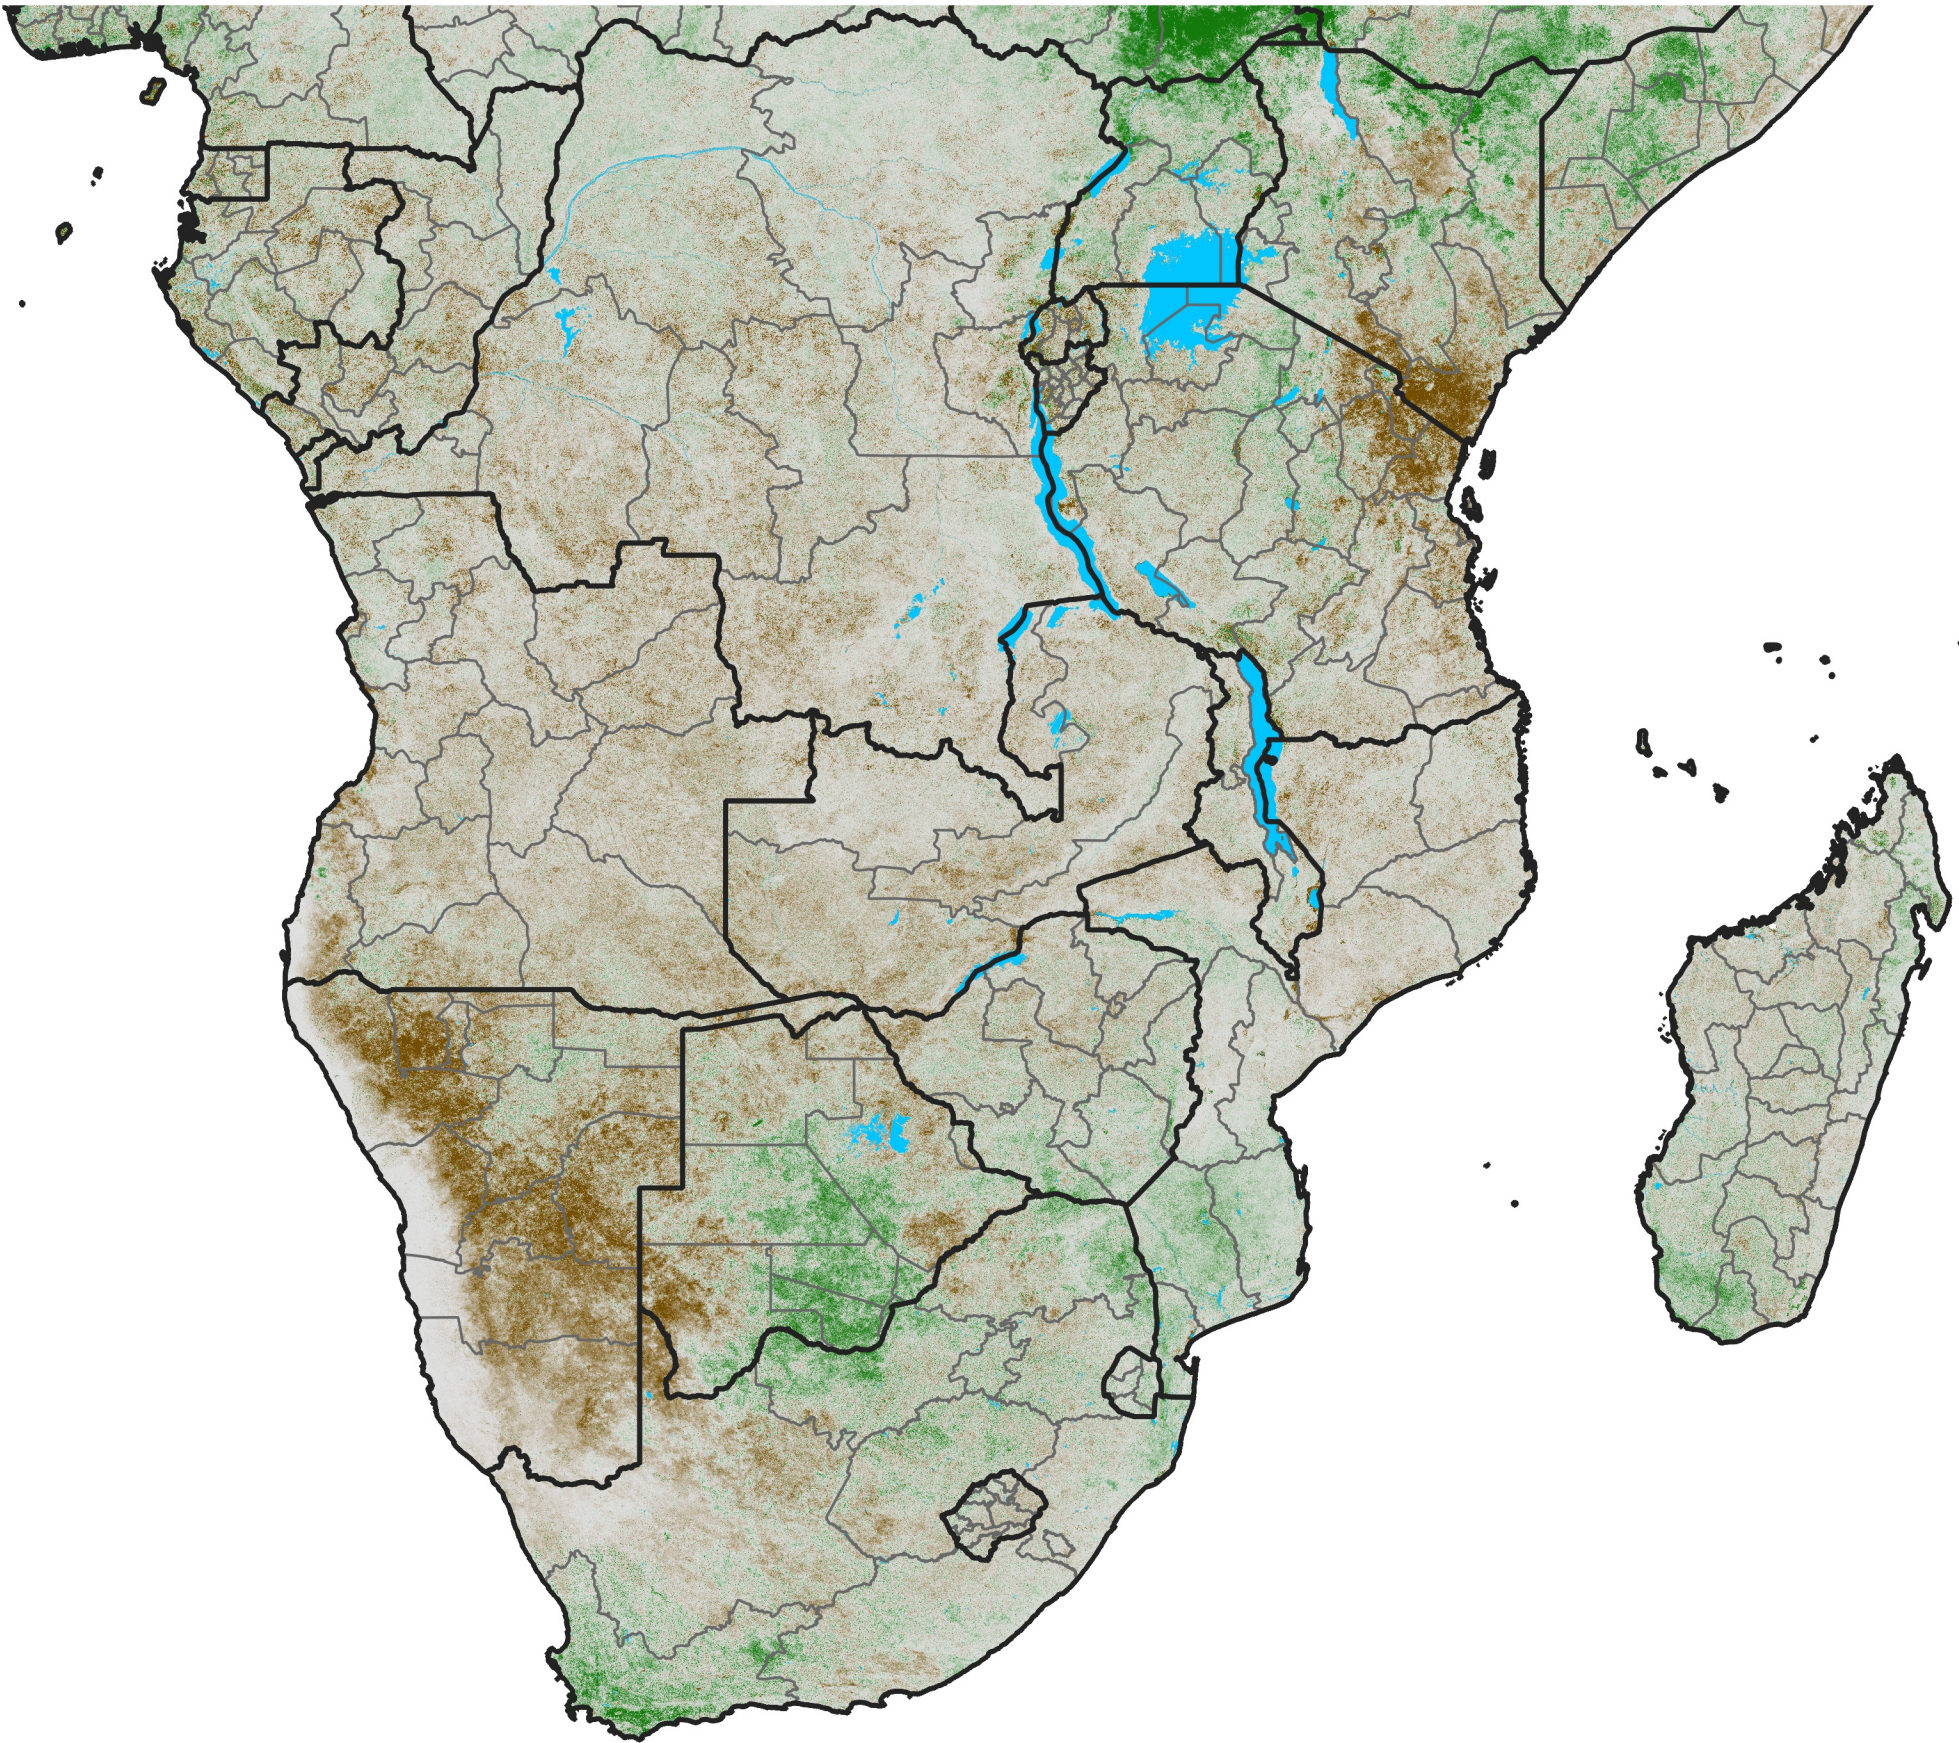

Southern Africa

NDVI Anomaly

2023 minus Mean (2012 - 2021)

Period 20 / Apr 01 - 10, 2023

NDVI Anomaly

< -0.3 -0.2 -0.1 -0.05 0.05 0.1 0.2 >0.3

Negative

No Difference