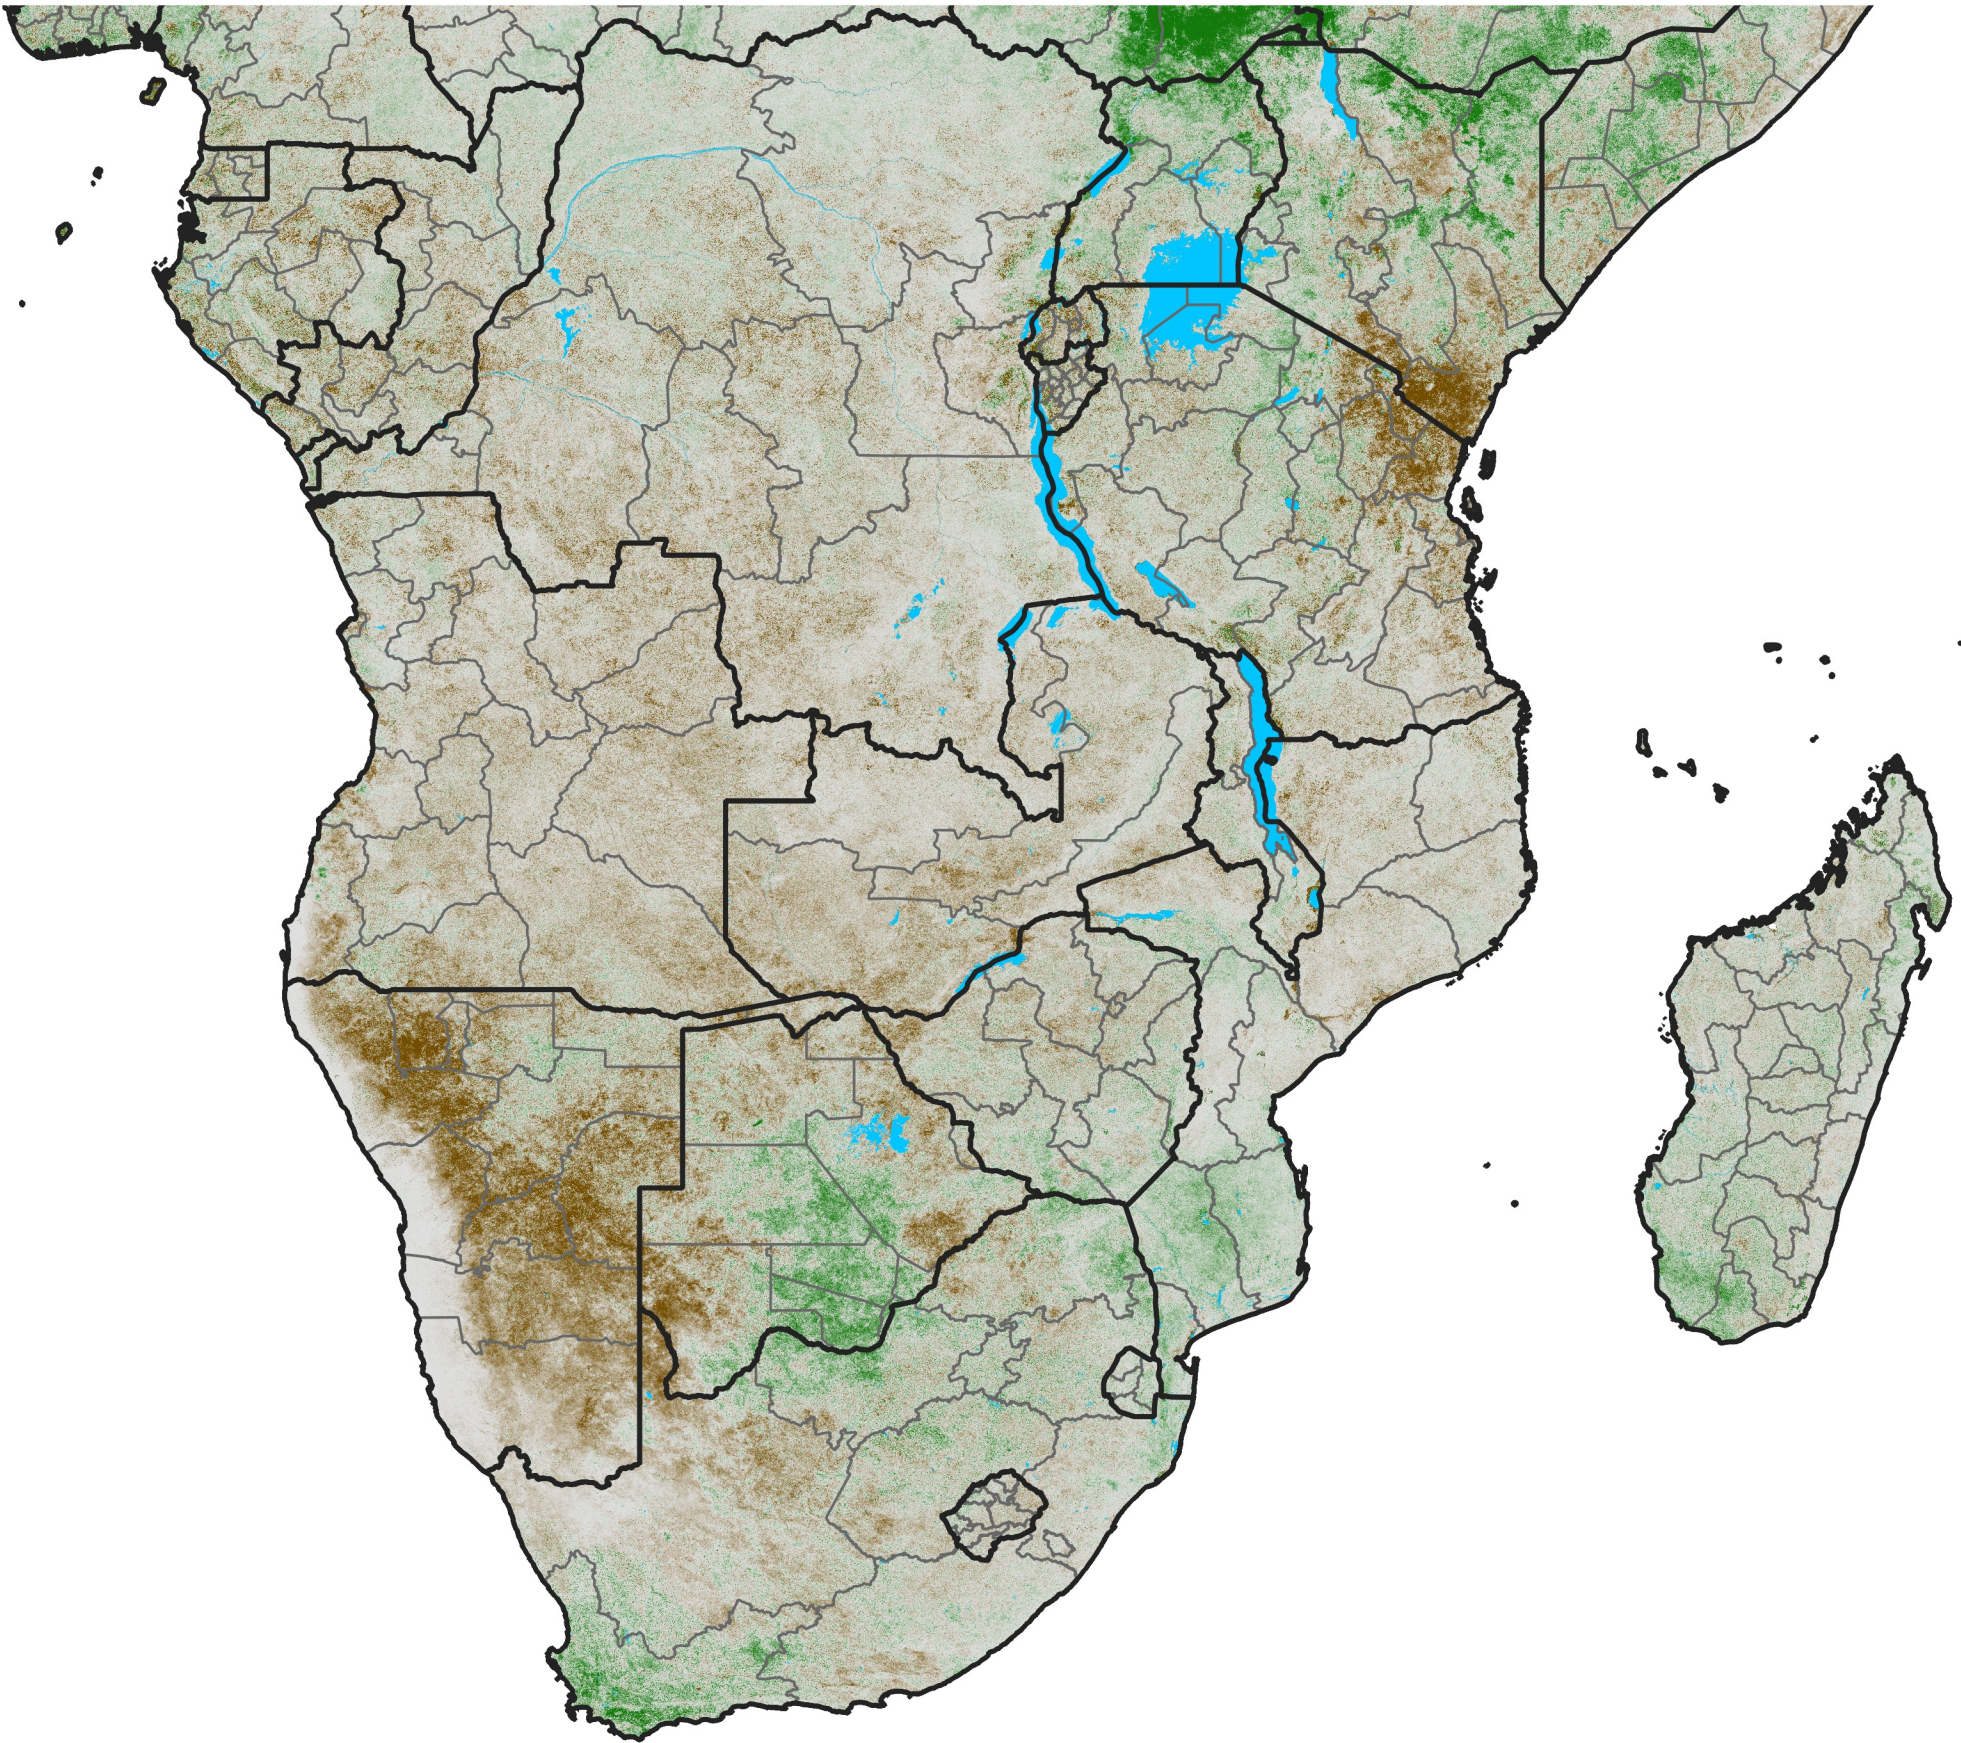

Southern Africa

NDVI Anomaly

2023 minus Mean (2012 - 2021)

Period 21 / Apr 06 - 15, 2023

NDVI Anomaly

< -0.3 -0.2 -0.1 -0.05 0.05 0.1 0.2 >0.3

Negative

No Difference