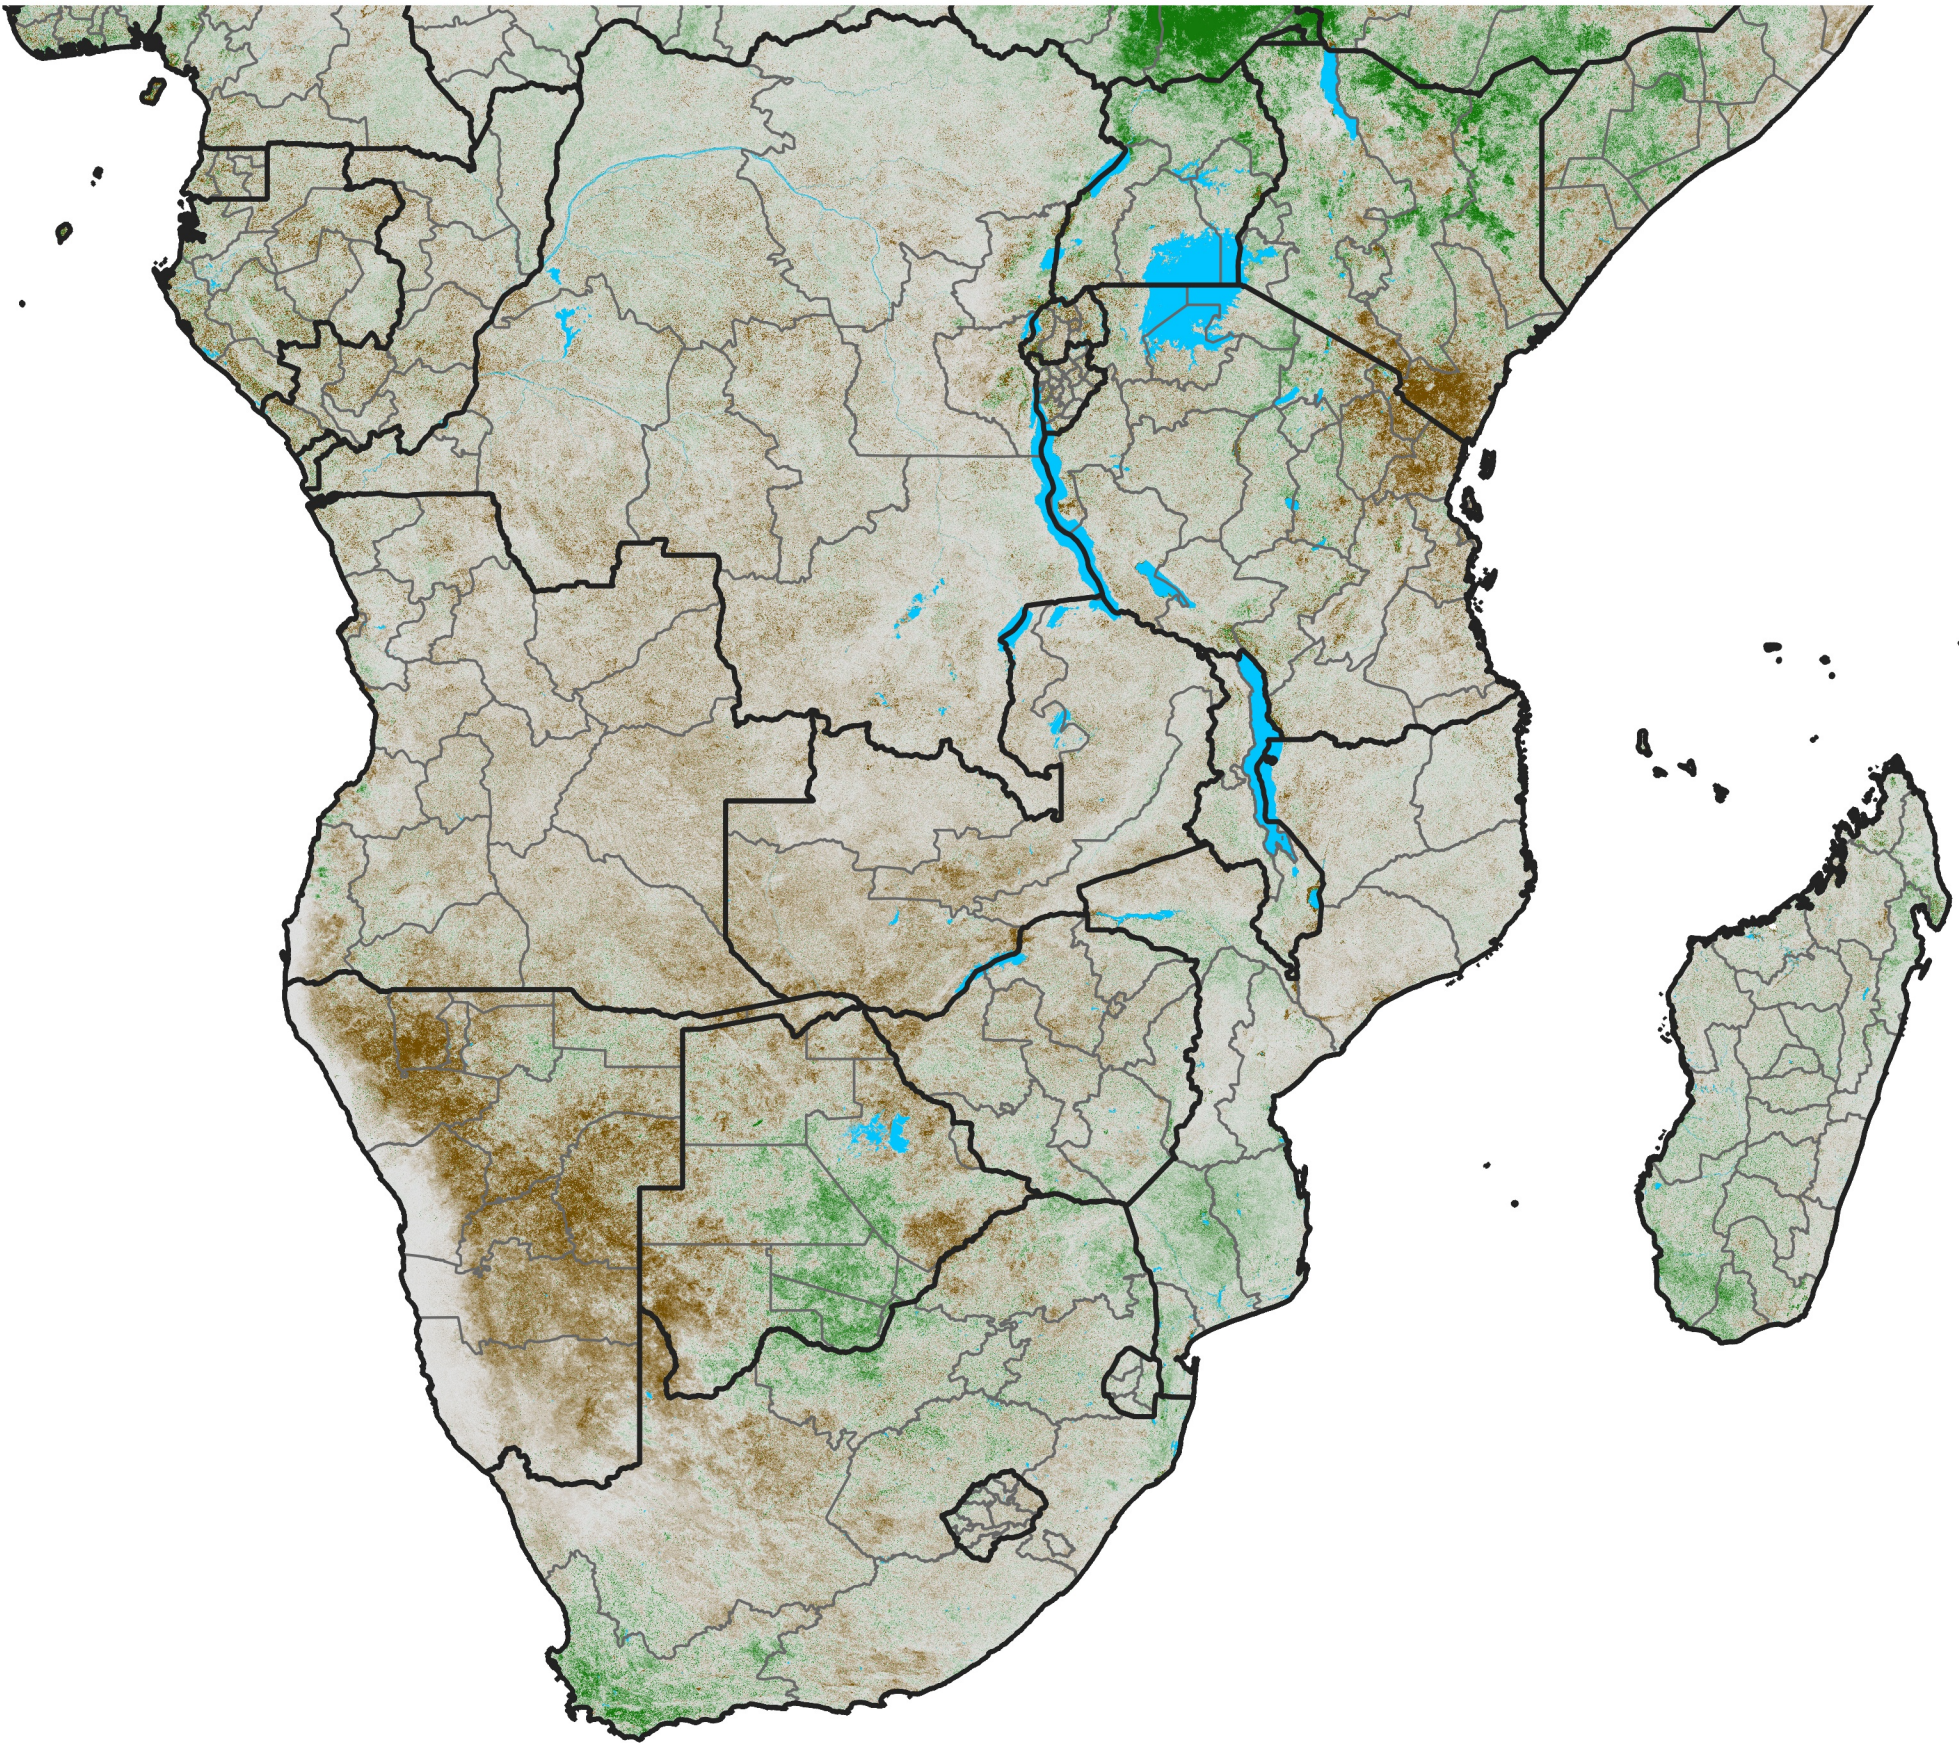

# Southern Africa

## NDVI Anomaly

2023 minus Mean (2012 - 2021)

Period 22 / Apr 11 - 20, 2023

### NDVI Anomaly

< -0.3   -0.2   -0.1   -0.05   0.05   0.1   0.2   >0.3

Negative

No Difference

Positive