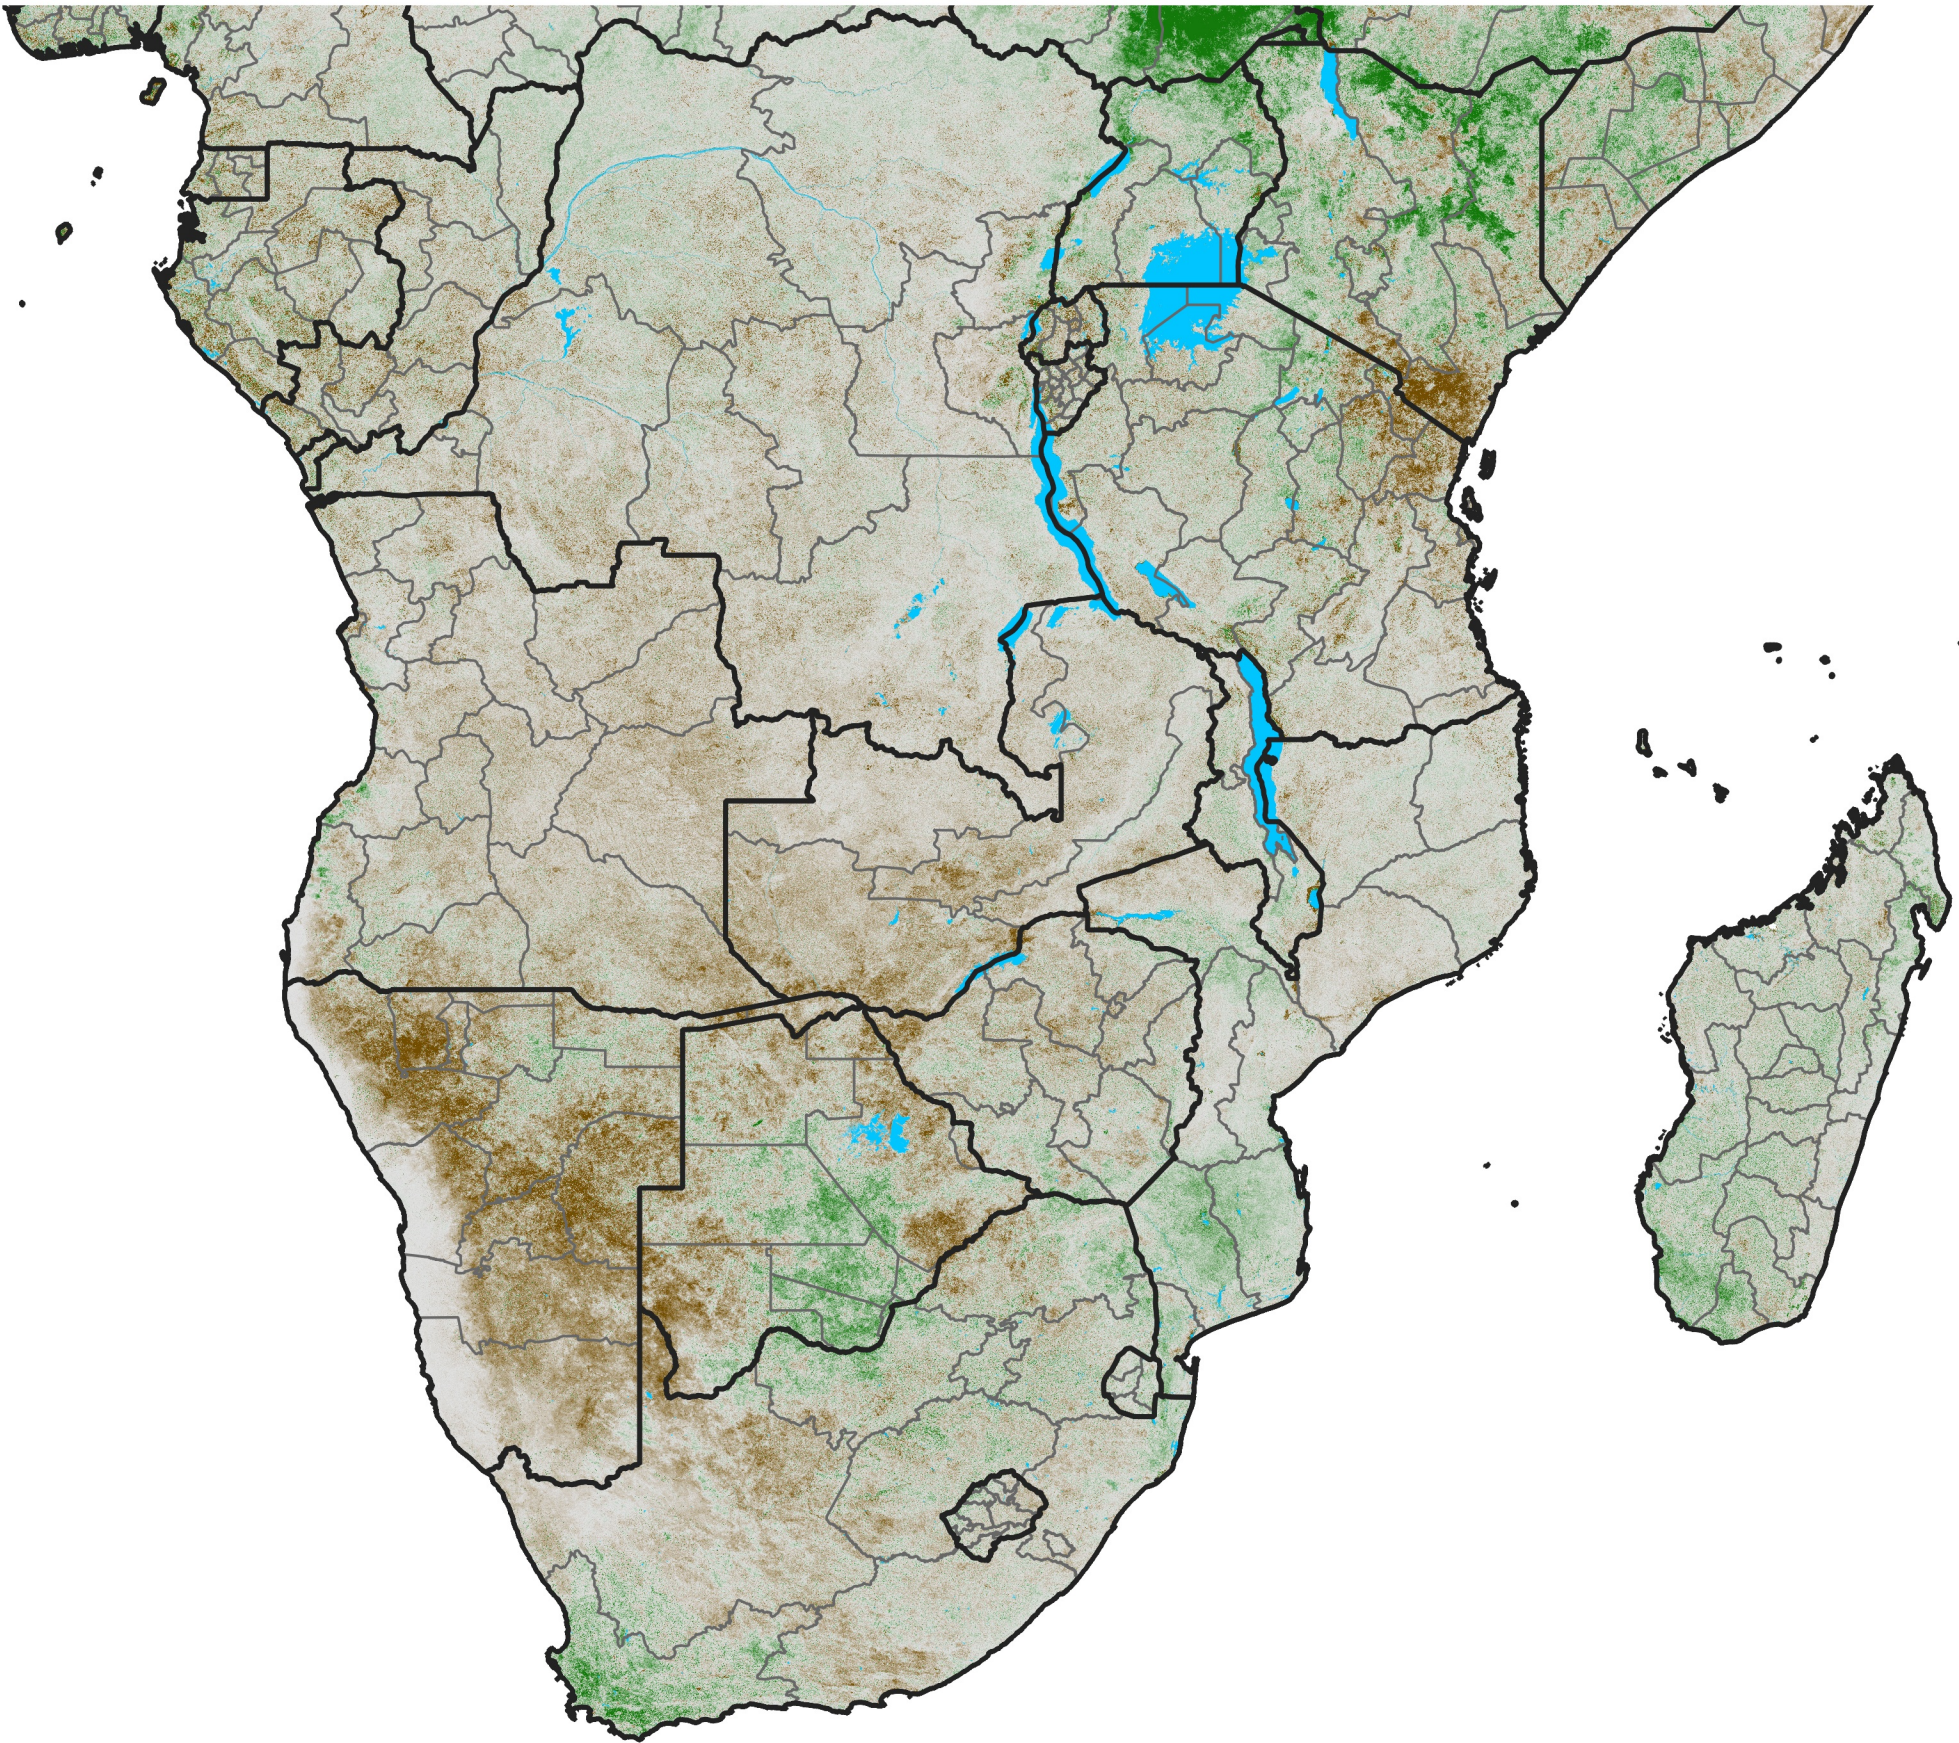

Southern Africa

NDVI Anomaly

2023 minus Mean (2012 - 2021)

Period 23 / Apr 16 - 25, 2023

NDVI Anomaly

< -0.3 -0.2 -0.1 -0.05 0.05 0.1 0.2 >0.3

Negative

No Difference