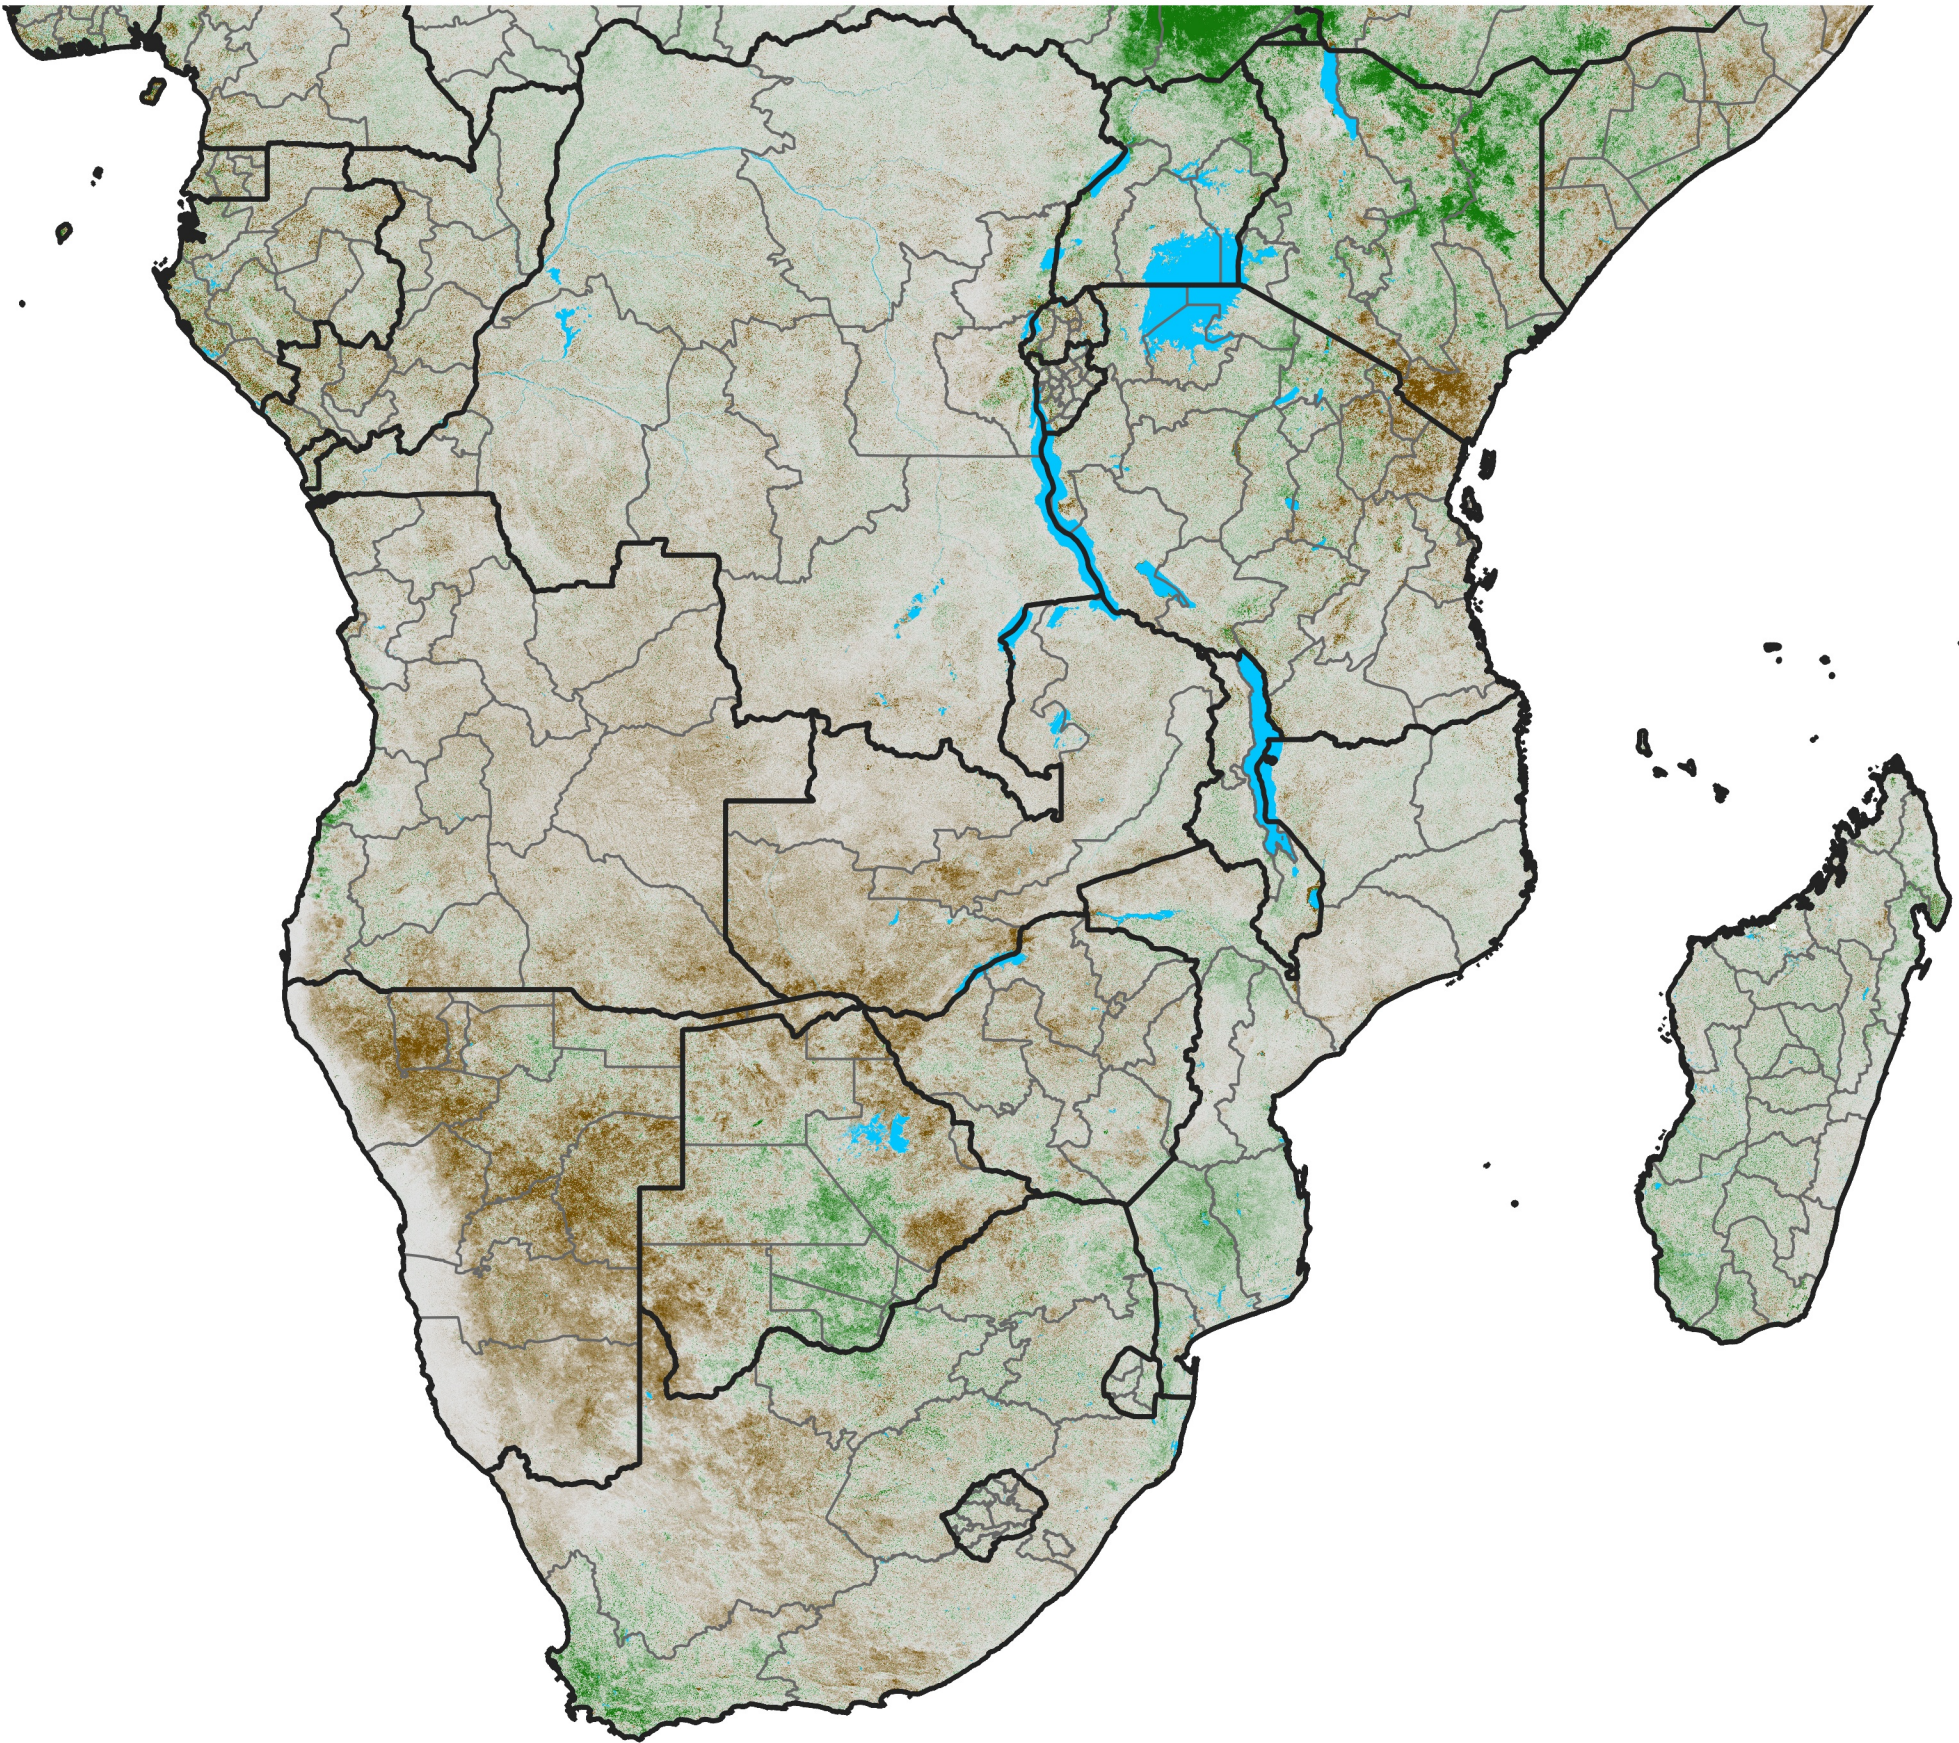

# Southern Africa

## NDVI Anomaly

2023 minus Mean (2012 - 2021)

Period 24 / Apr 21 - 30, 2023