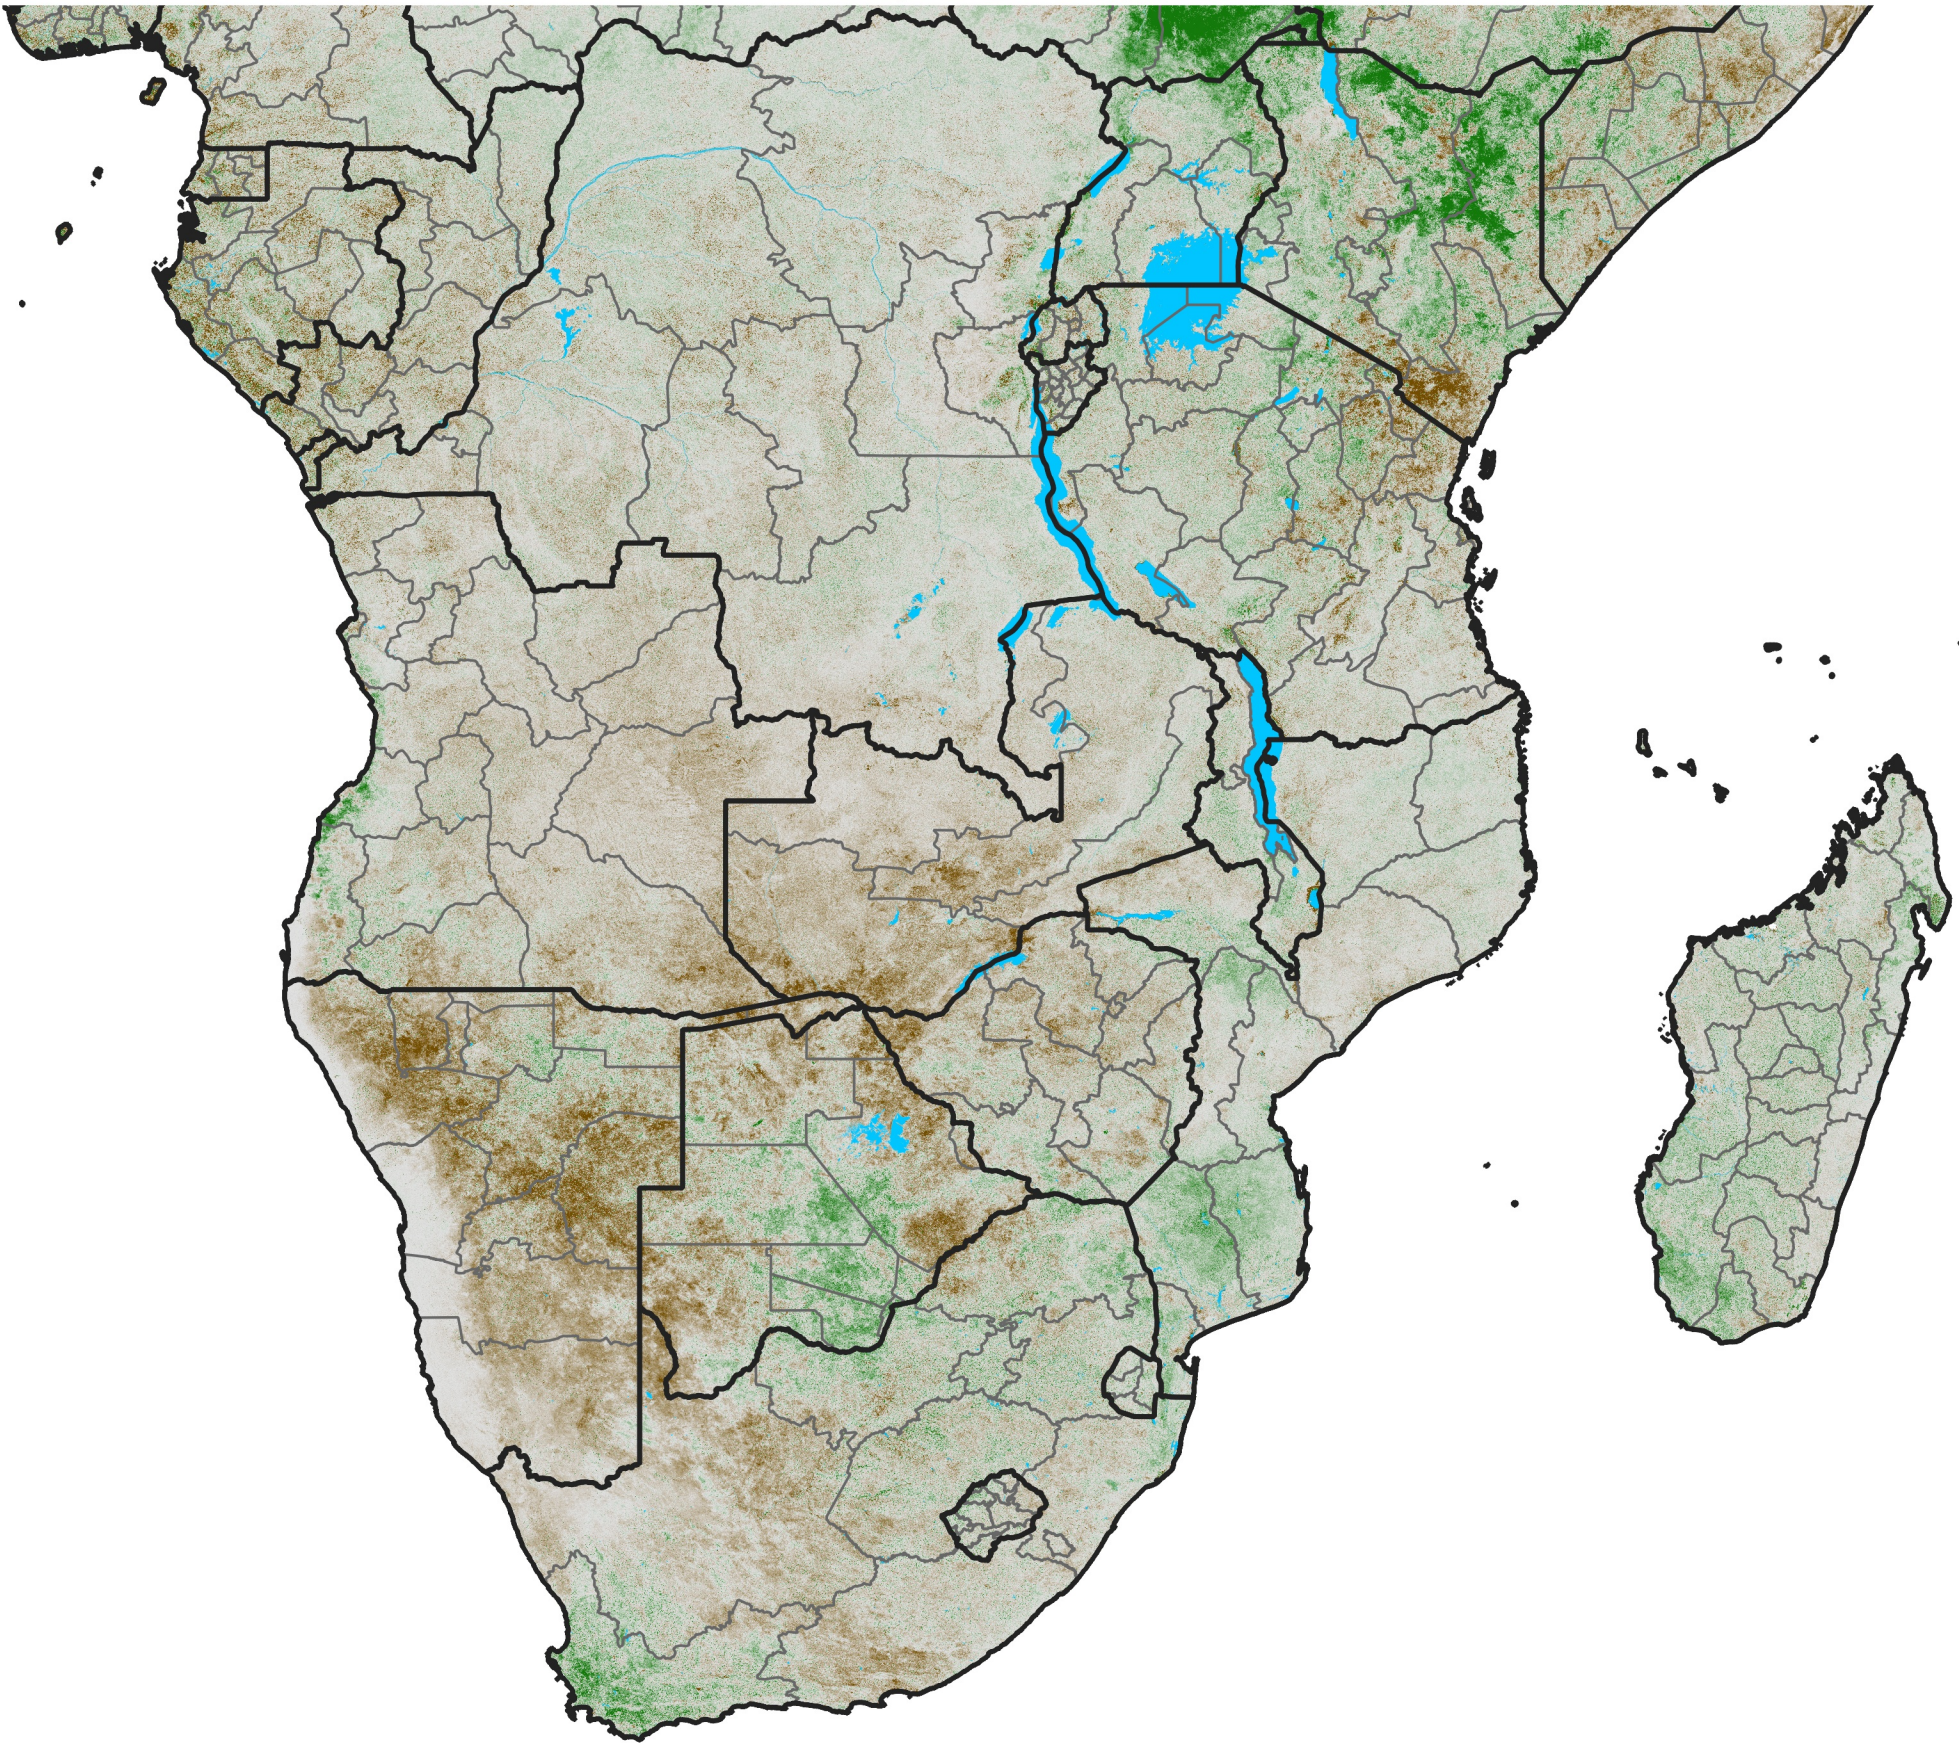

Southern Africa

NDVI Anomaly

2023 minus Mean (2012 - 2021)

Period 25 / Apr 26 - May 05, 2023

NDVI Anomaly

< -0.3 -0.2 -0.1 -0.05 0.05 0.1 0.2 >0.3

Negative

No Difference