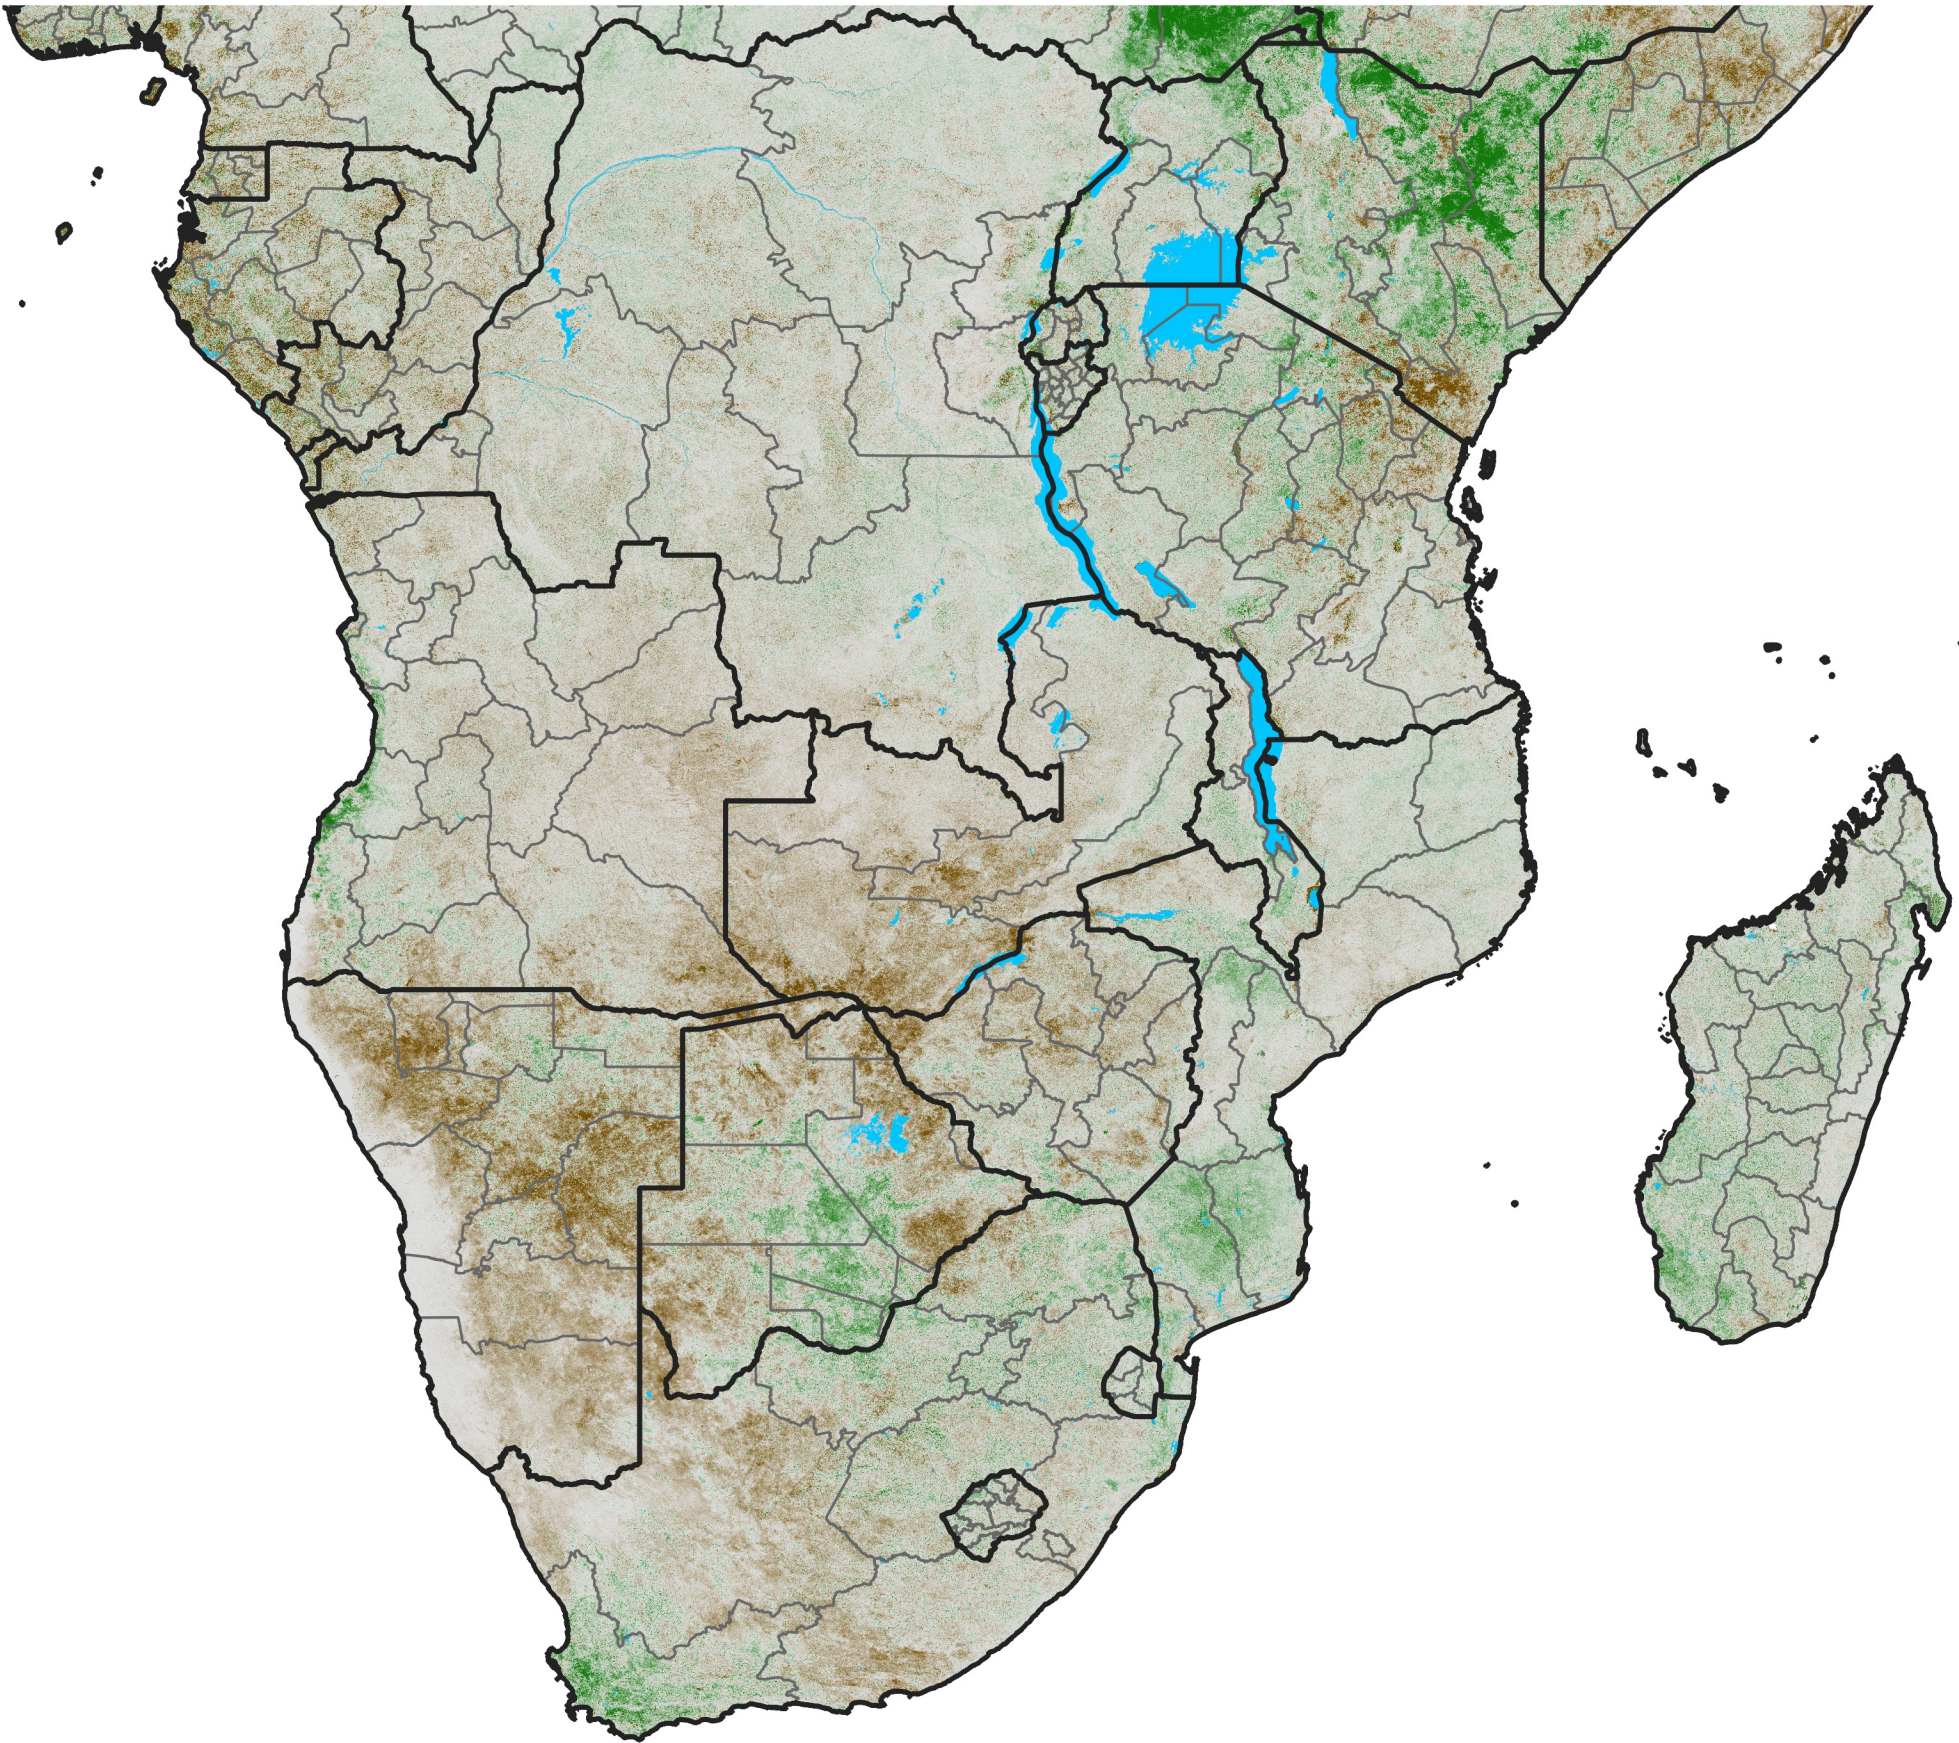

Southern Africa

NDVI Anomaly

2023 minus Mean (2012 - 2021)

Period 26 / May 01 - 10, 2023

NDVI Anomaly

< -0.3 -0.2 -0.1 -0.05 0.05 0.1 0.2 >0.3

Negative

No Difference