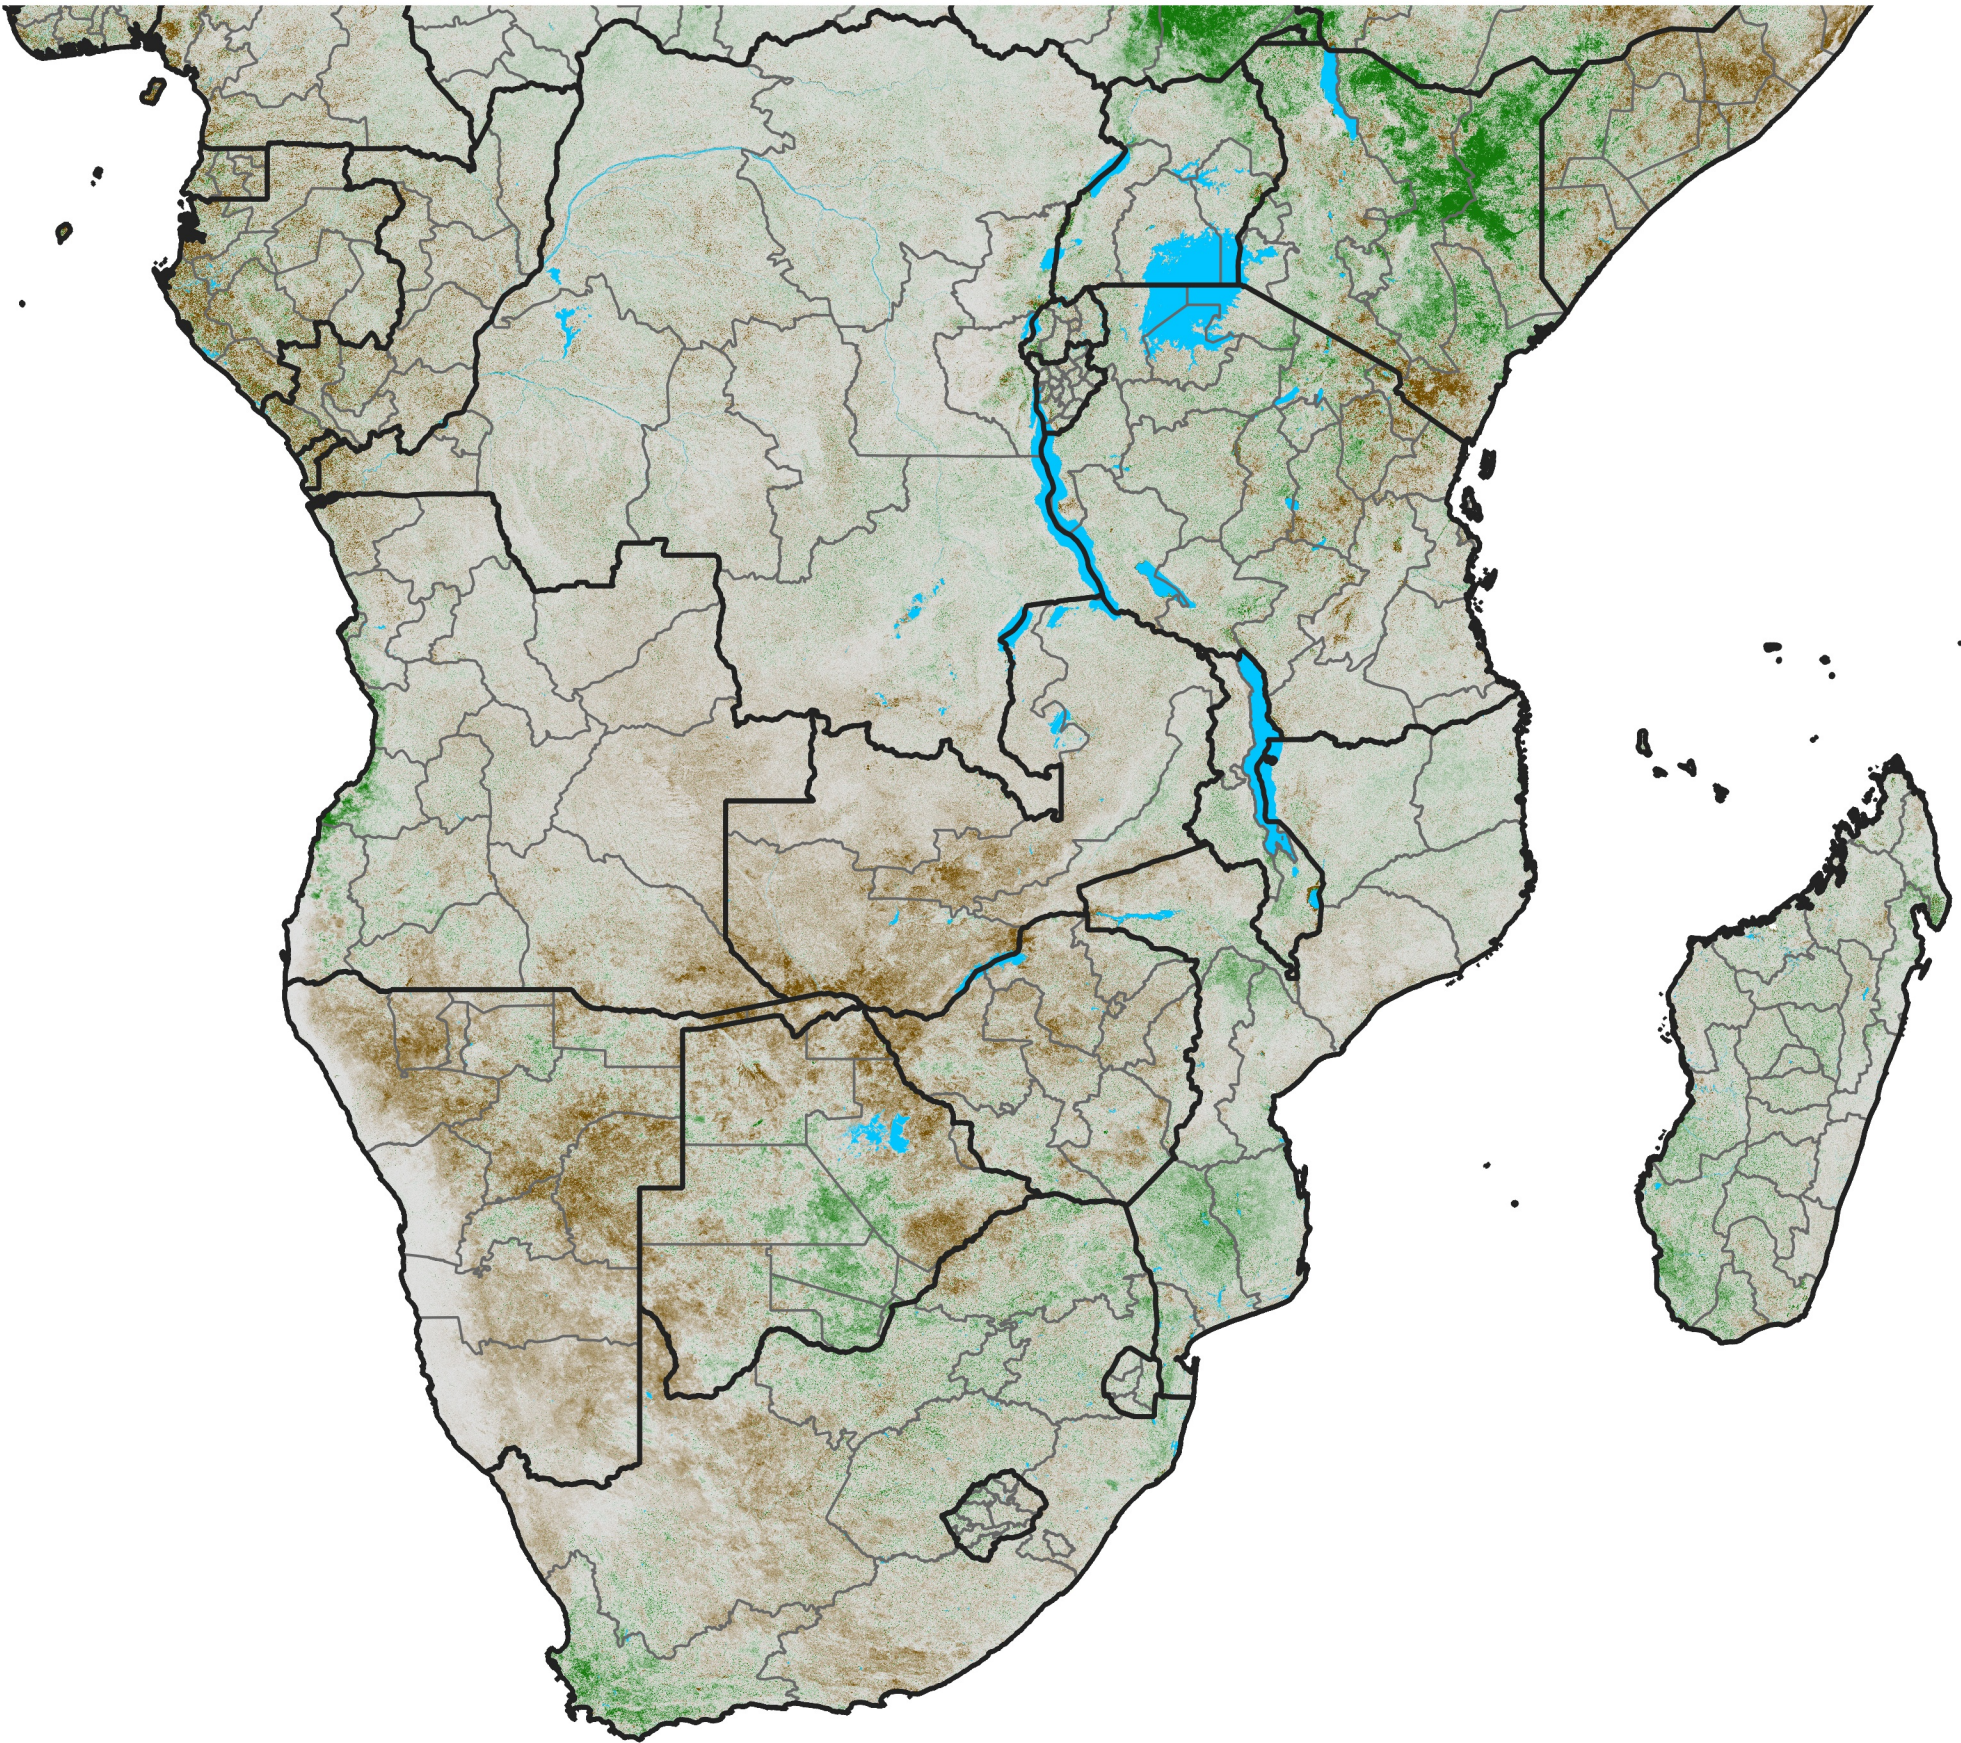

Southern Africa

NDVI Anomaly

2023 minus Mean (2012 - 2021)

Period 27 / May 06 - 15, 2023

NDVI Anomaly

< -0.3 -0.2 -0.1 -0.05 0.05 0.1 0.2 > 0.3

Negative

No Difference