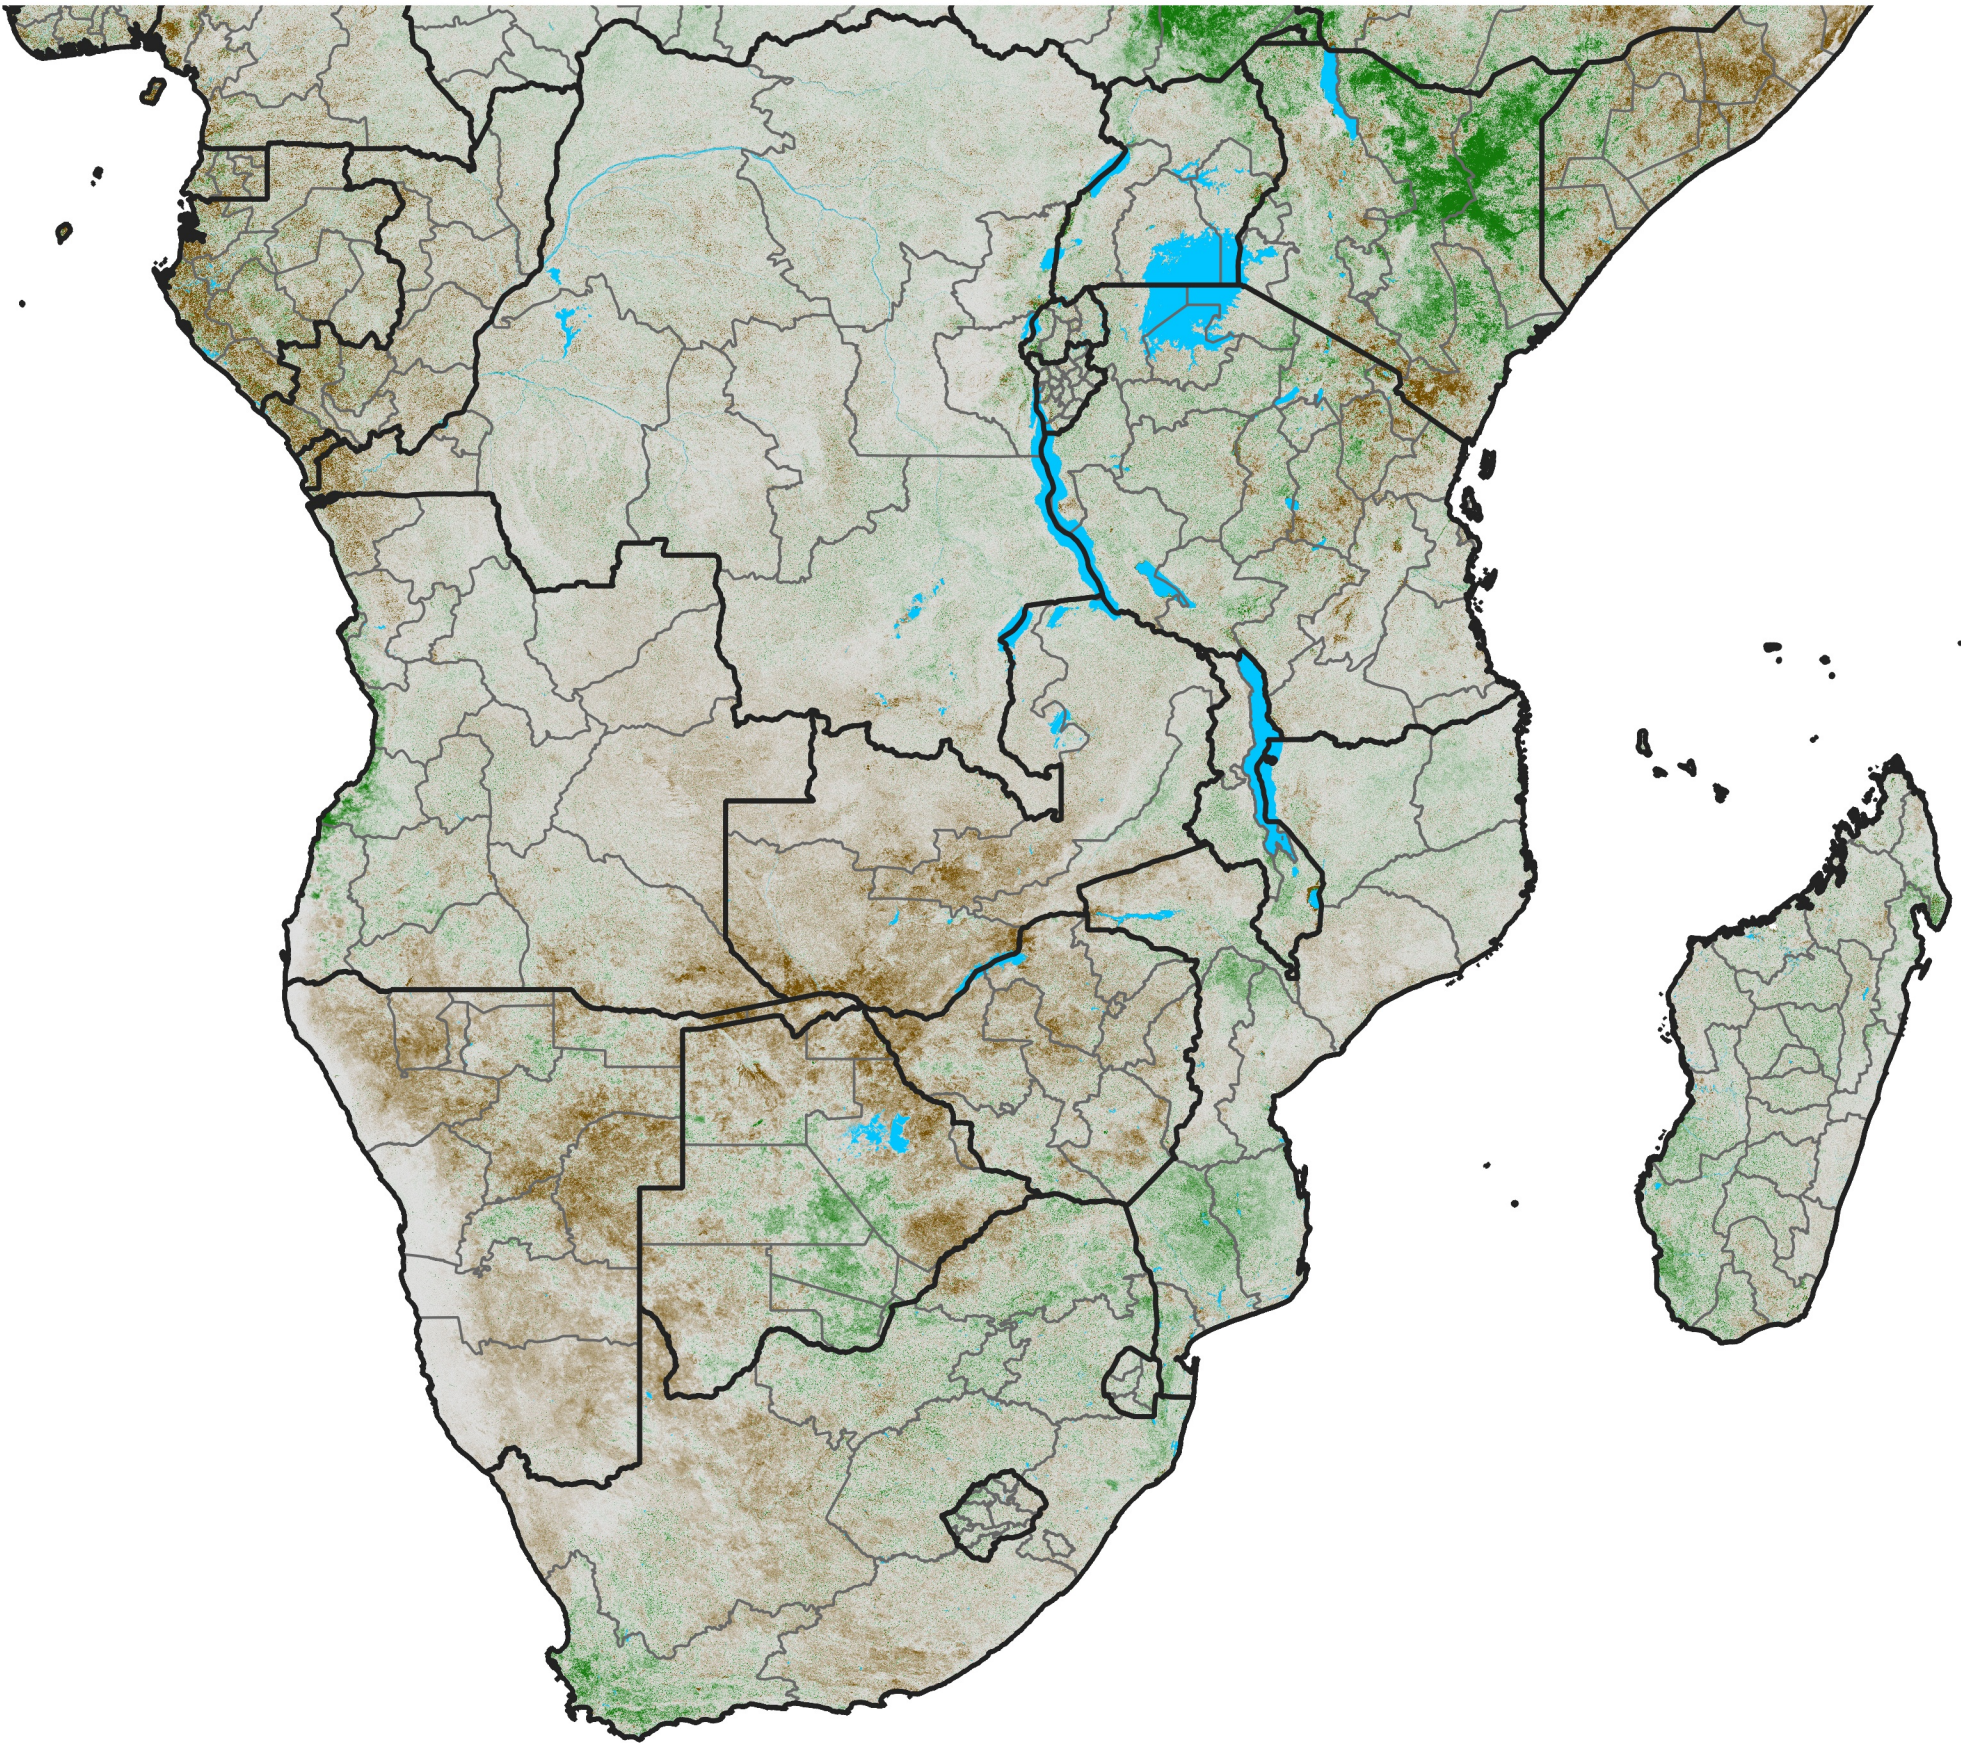

# Southern Africa

## NDVI Anomaly

2023 minus Mean (2012 - 2021)

Period 28 / May 11 - 20, 2023