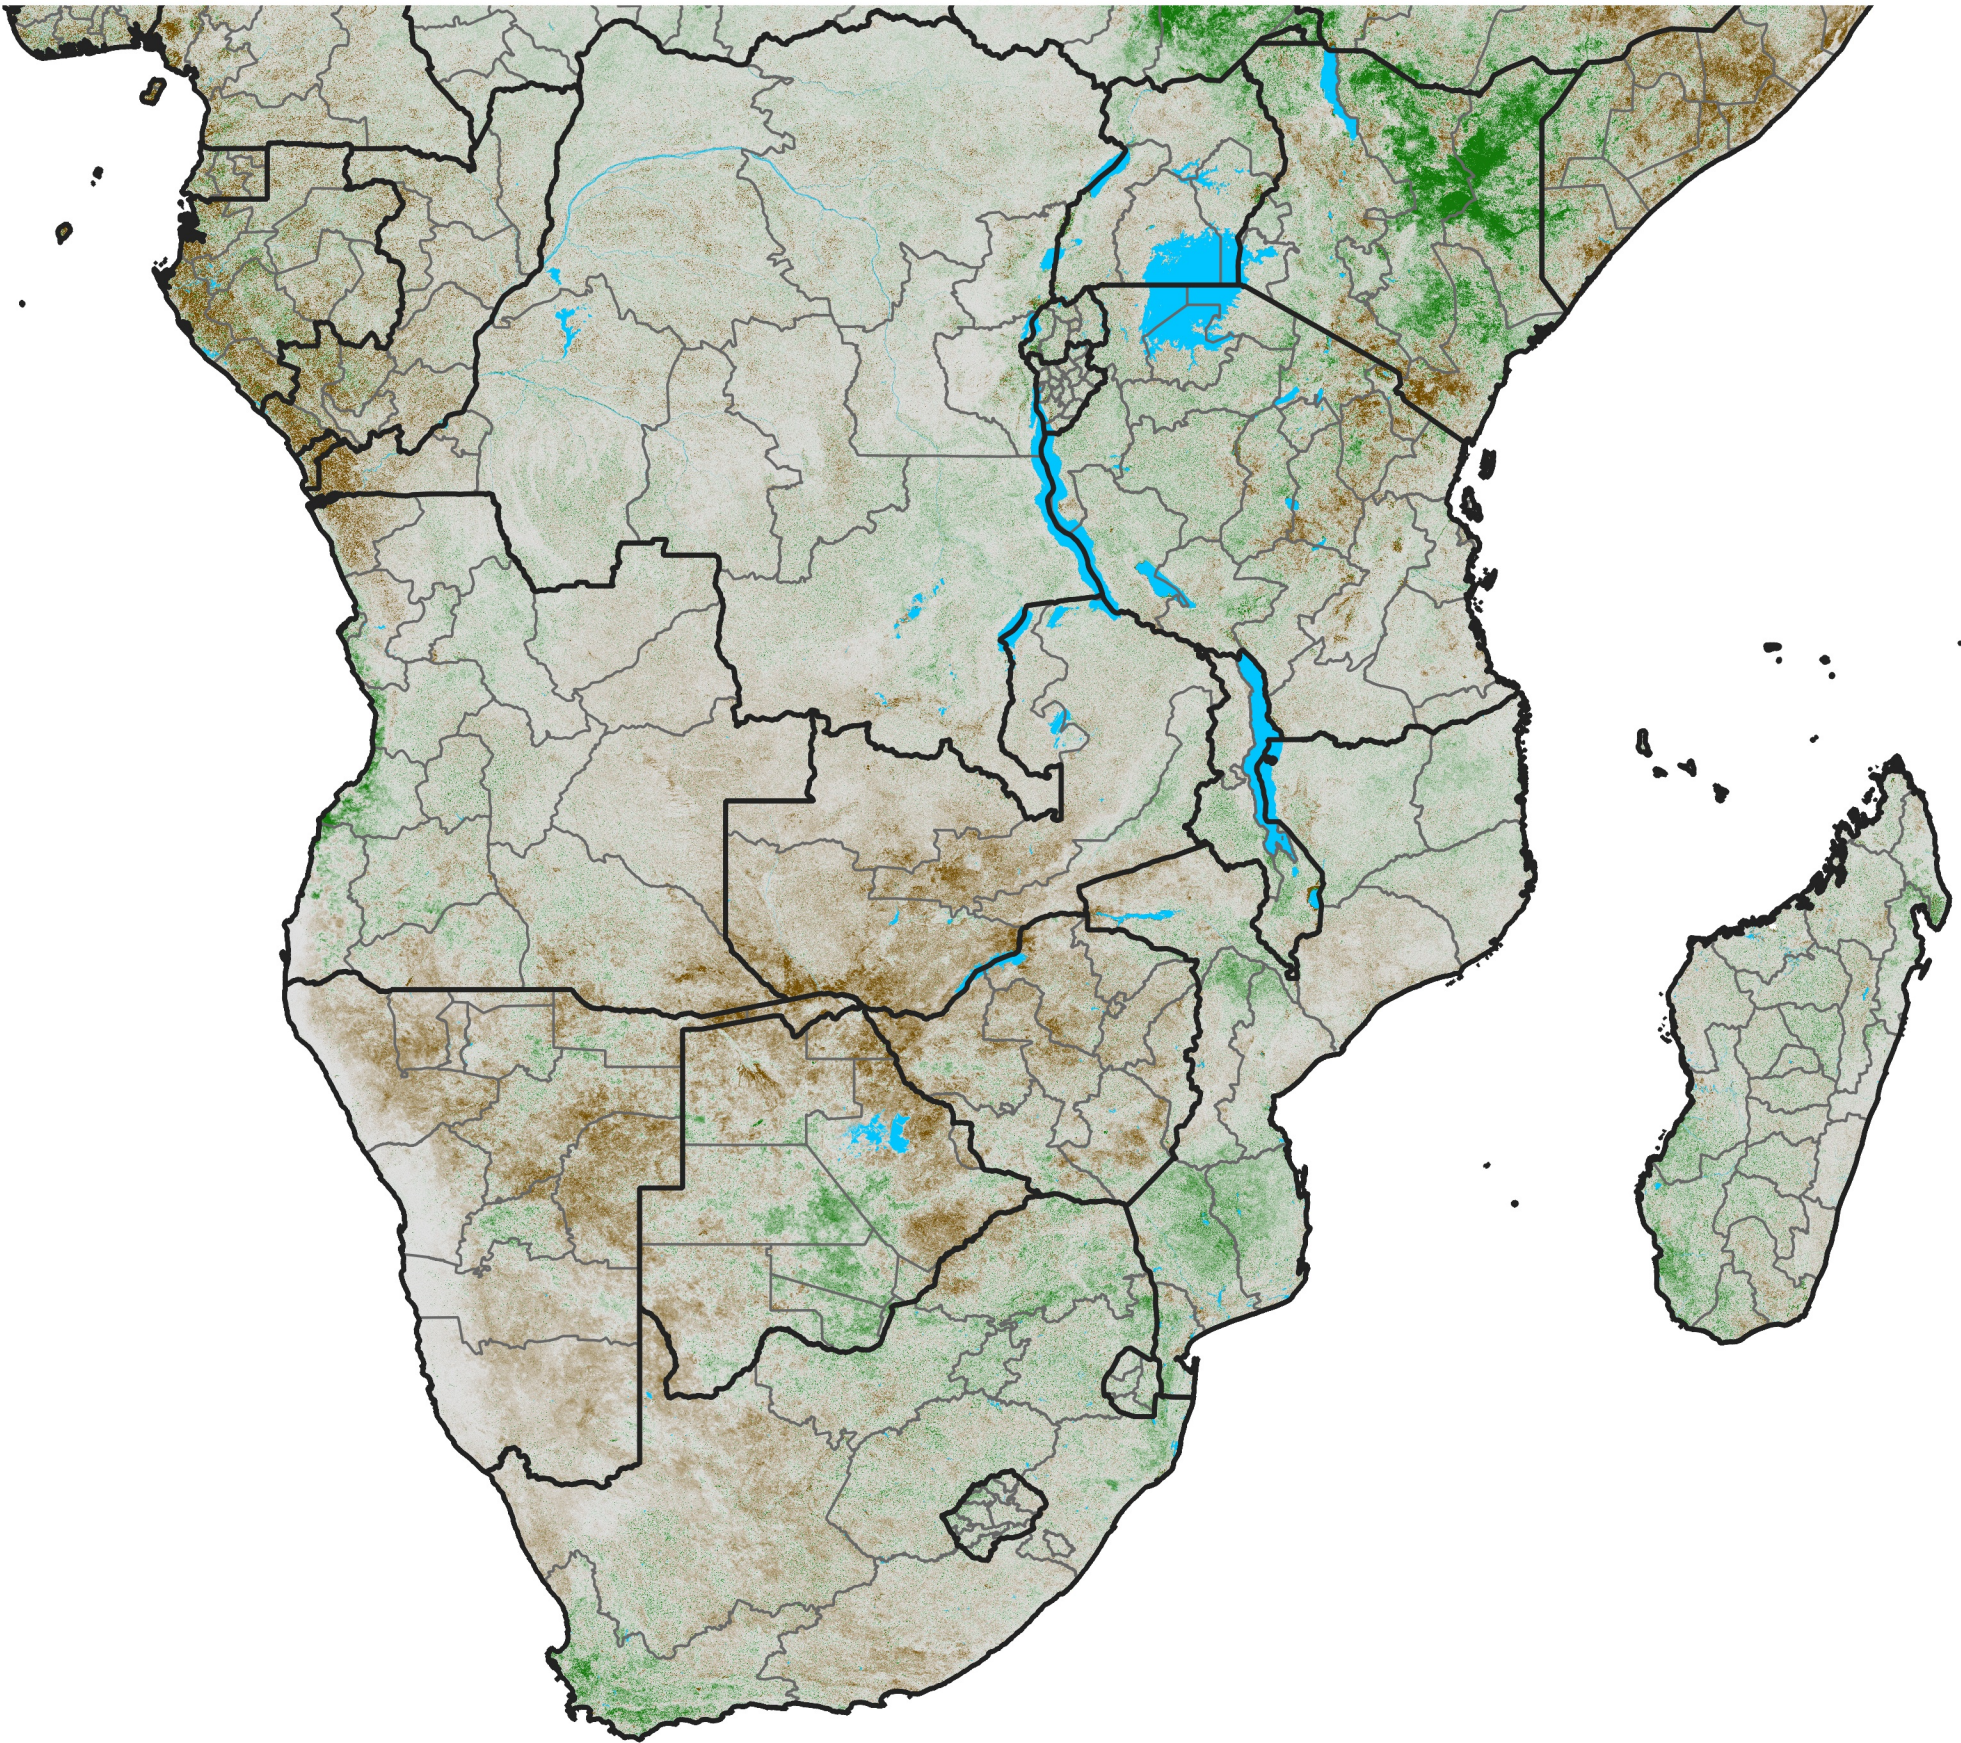

Southern Africa

NDVI Anomaly

2023 minus Mean (2012 - 2021)

Period 29 / May 16 - 25, 2023

NDVI Anomaly

< -0.3 -0.2 -0.1 -0.05 0.05 0.1 0.2 >0.3

Negative

No Difference