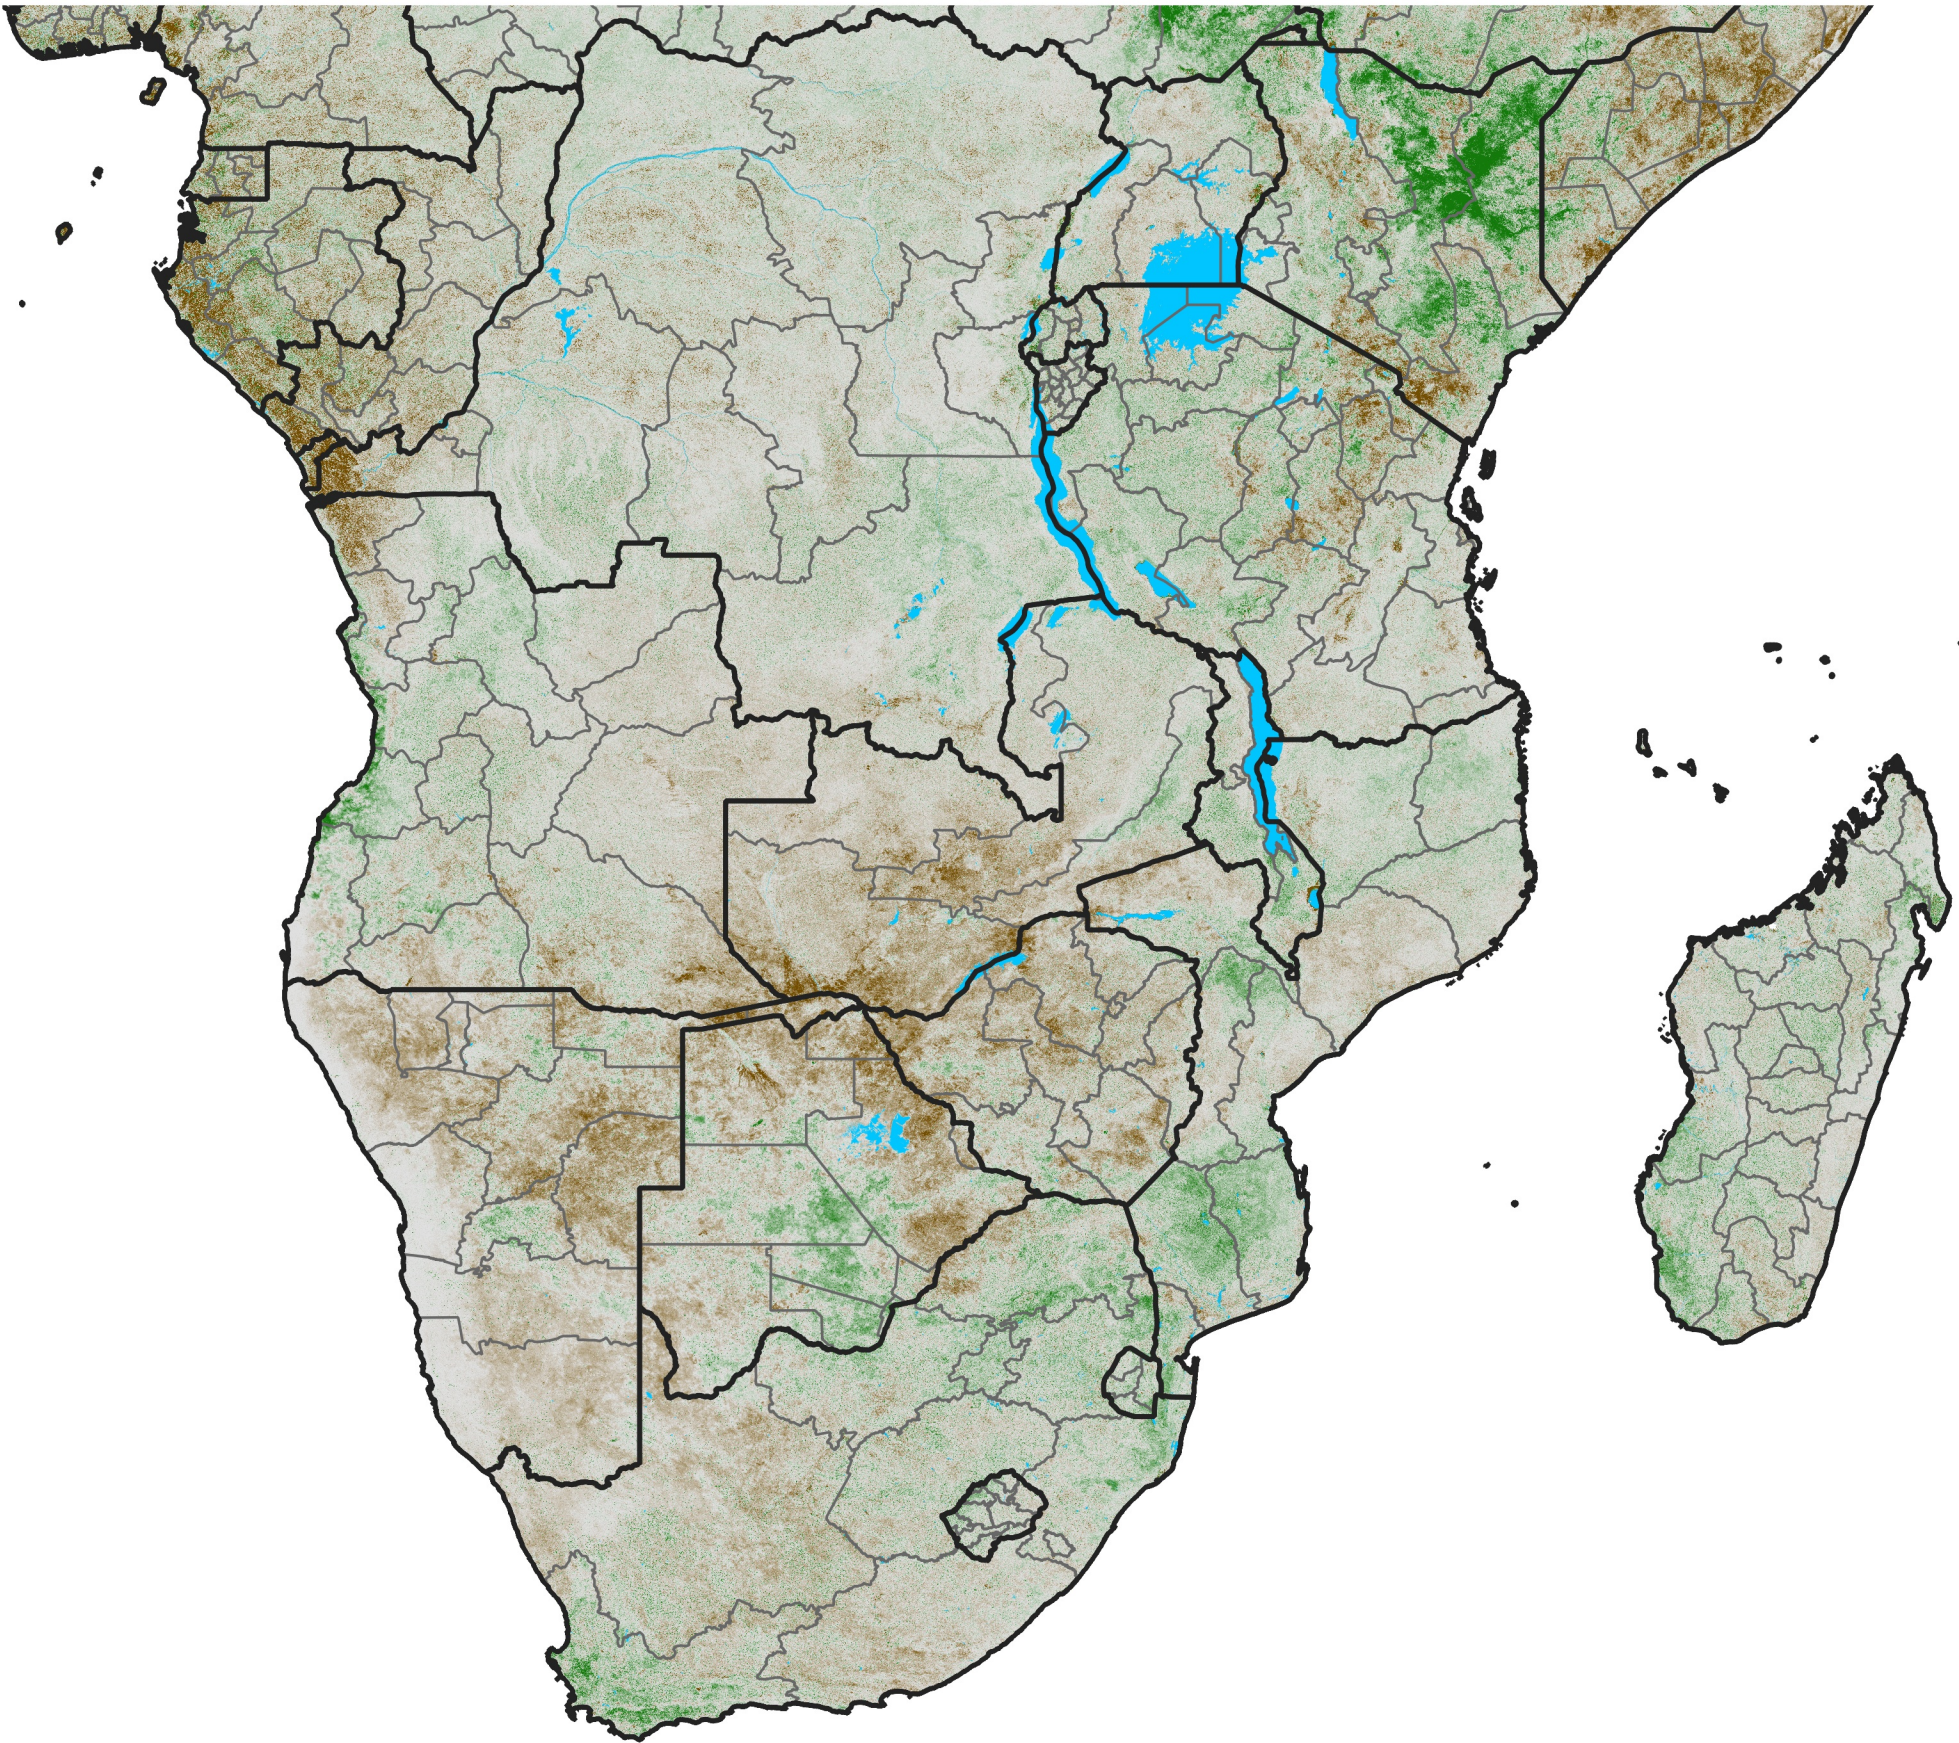

Southern Africa

NDVI Anomaly

2023 minus Mean (2012 - 2021)

Period 30 / May 21 - 31, 2023

NDVI Anomaly

< -0.3 -0.2 -0.1 -0.05 0.05 0.1 0.2 >0.3

Negative

No Difference