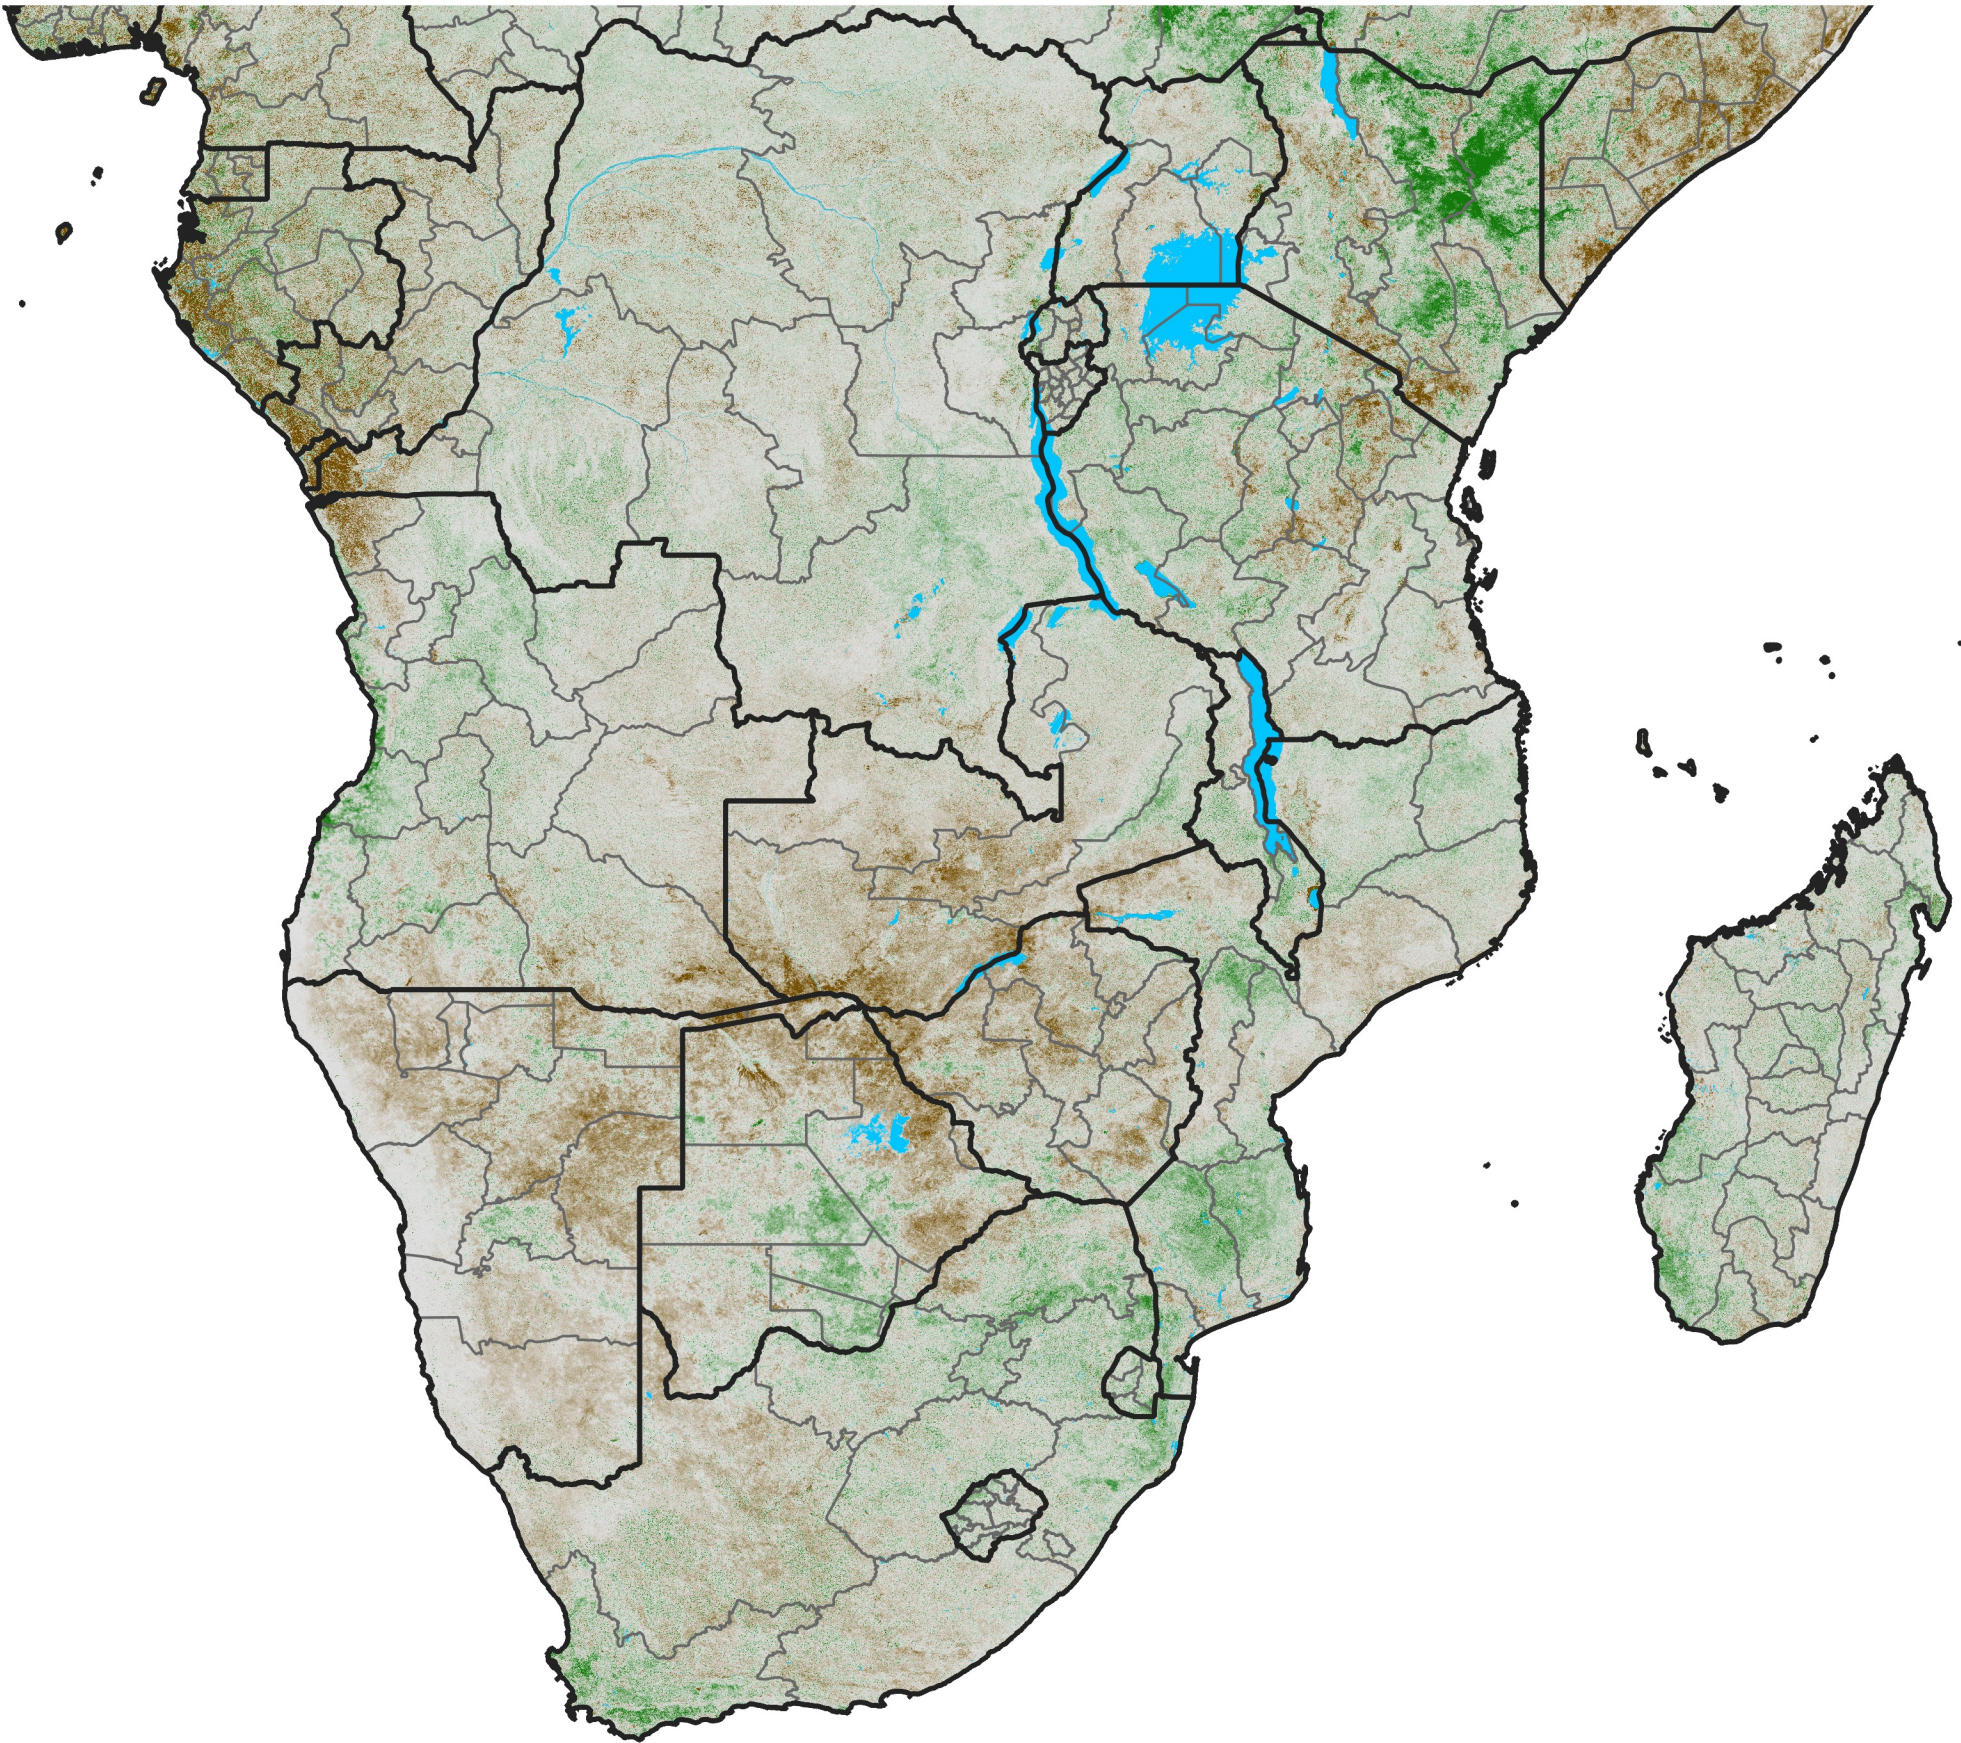

Southern Africa

NDVI Anomaly

2023 minus Mean (2012 - 2021)

Period 31 / May 26 - Jun 05, 2023

NDVI Anomaly

< -0.3 -0.2 -0.1 -0.05 0.05 0.1 0.2 >0.3

Negative

No Difference