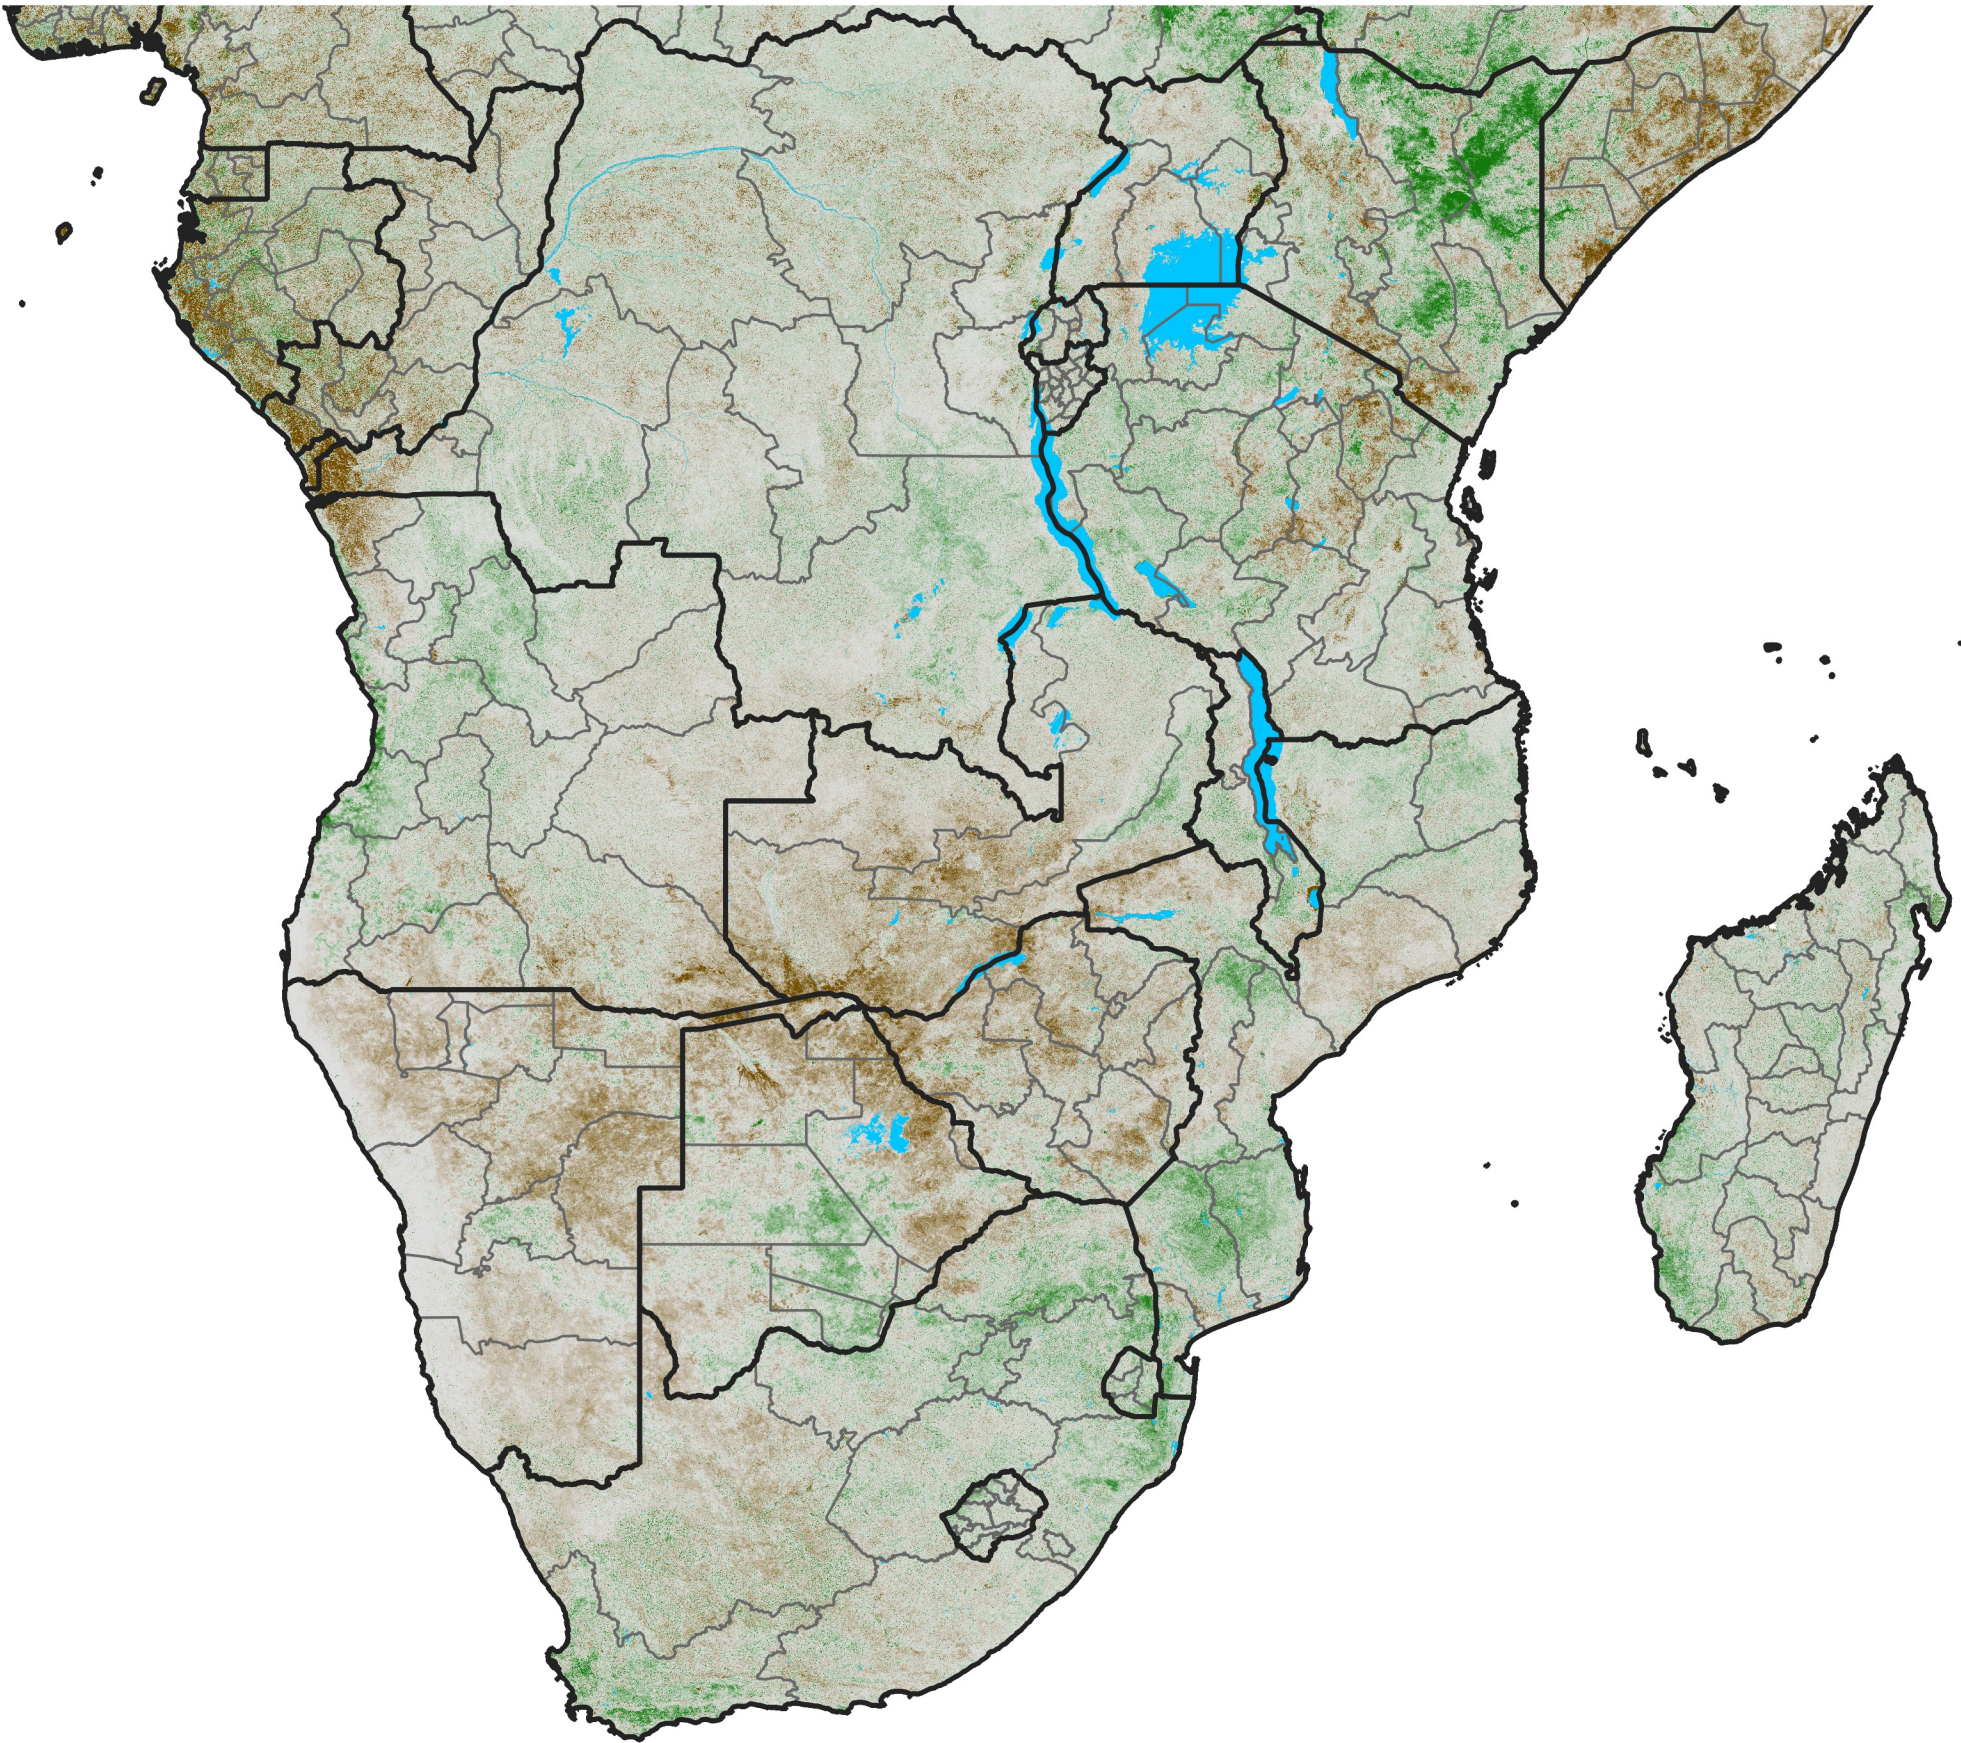

# Southern Africa

## NDVI Anomaly

2023 minus Mean (2012 - 2021)

Period 32 / Jun 01 - 10, 2023