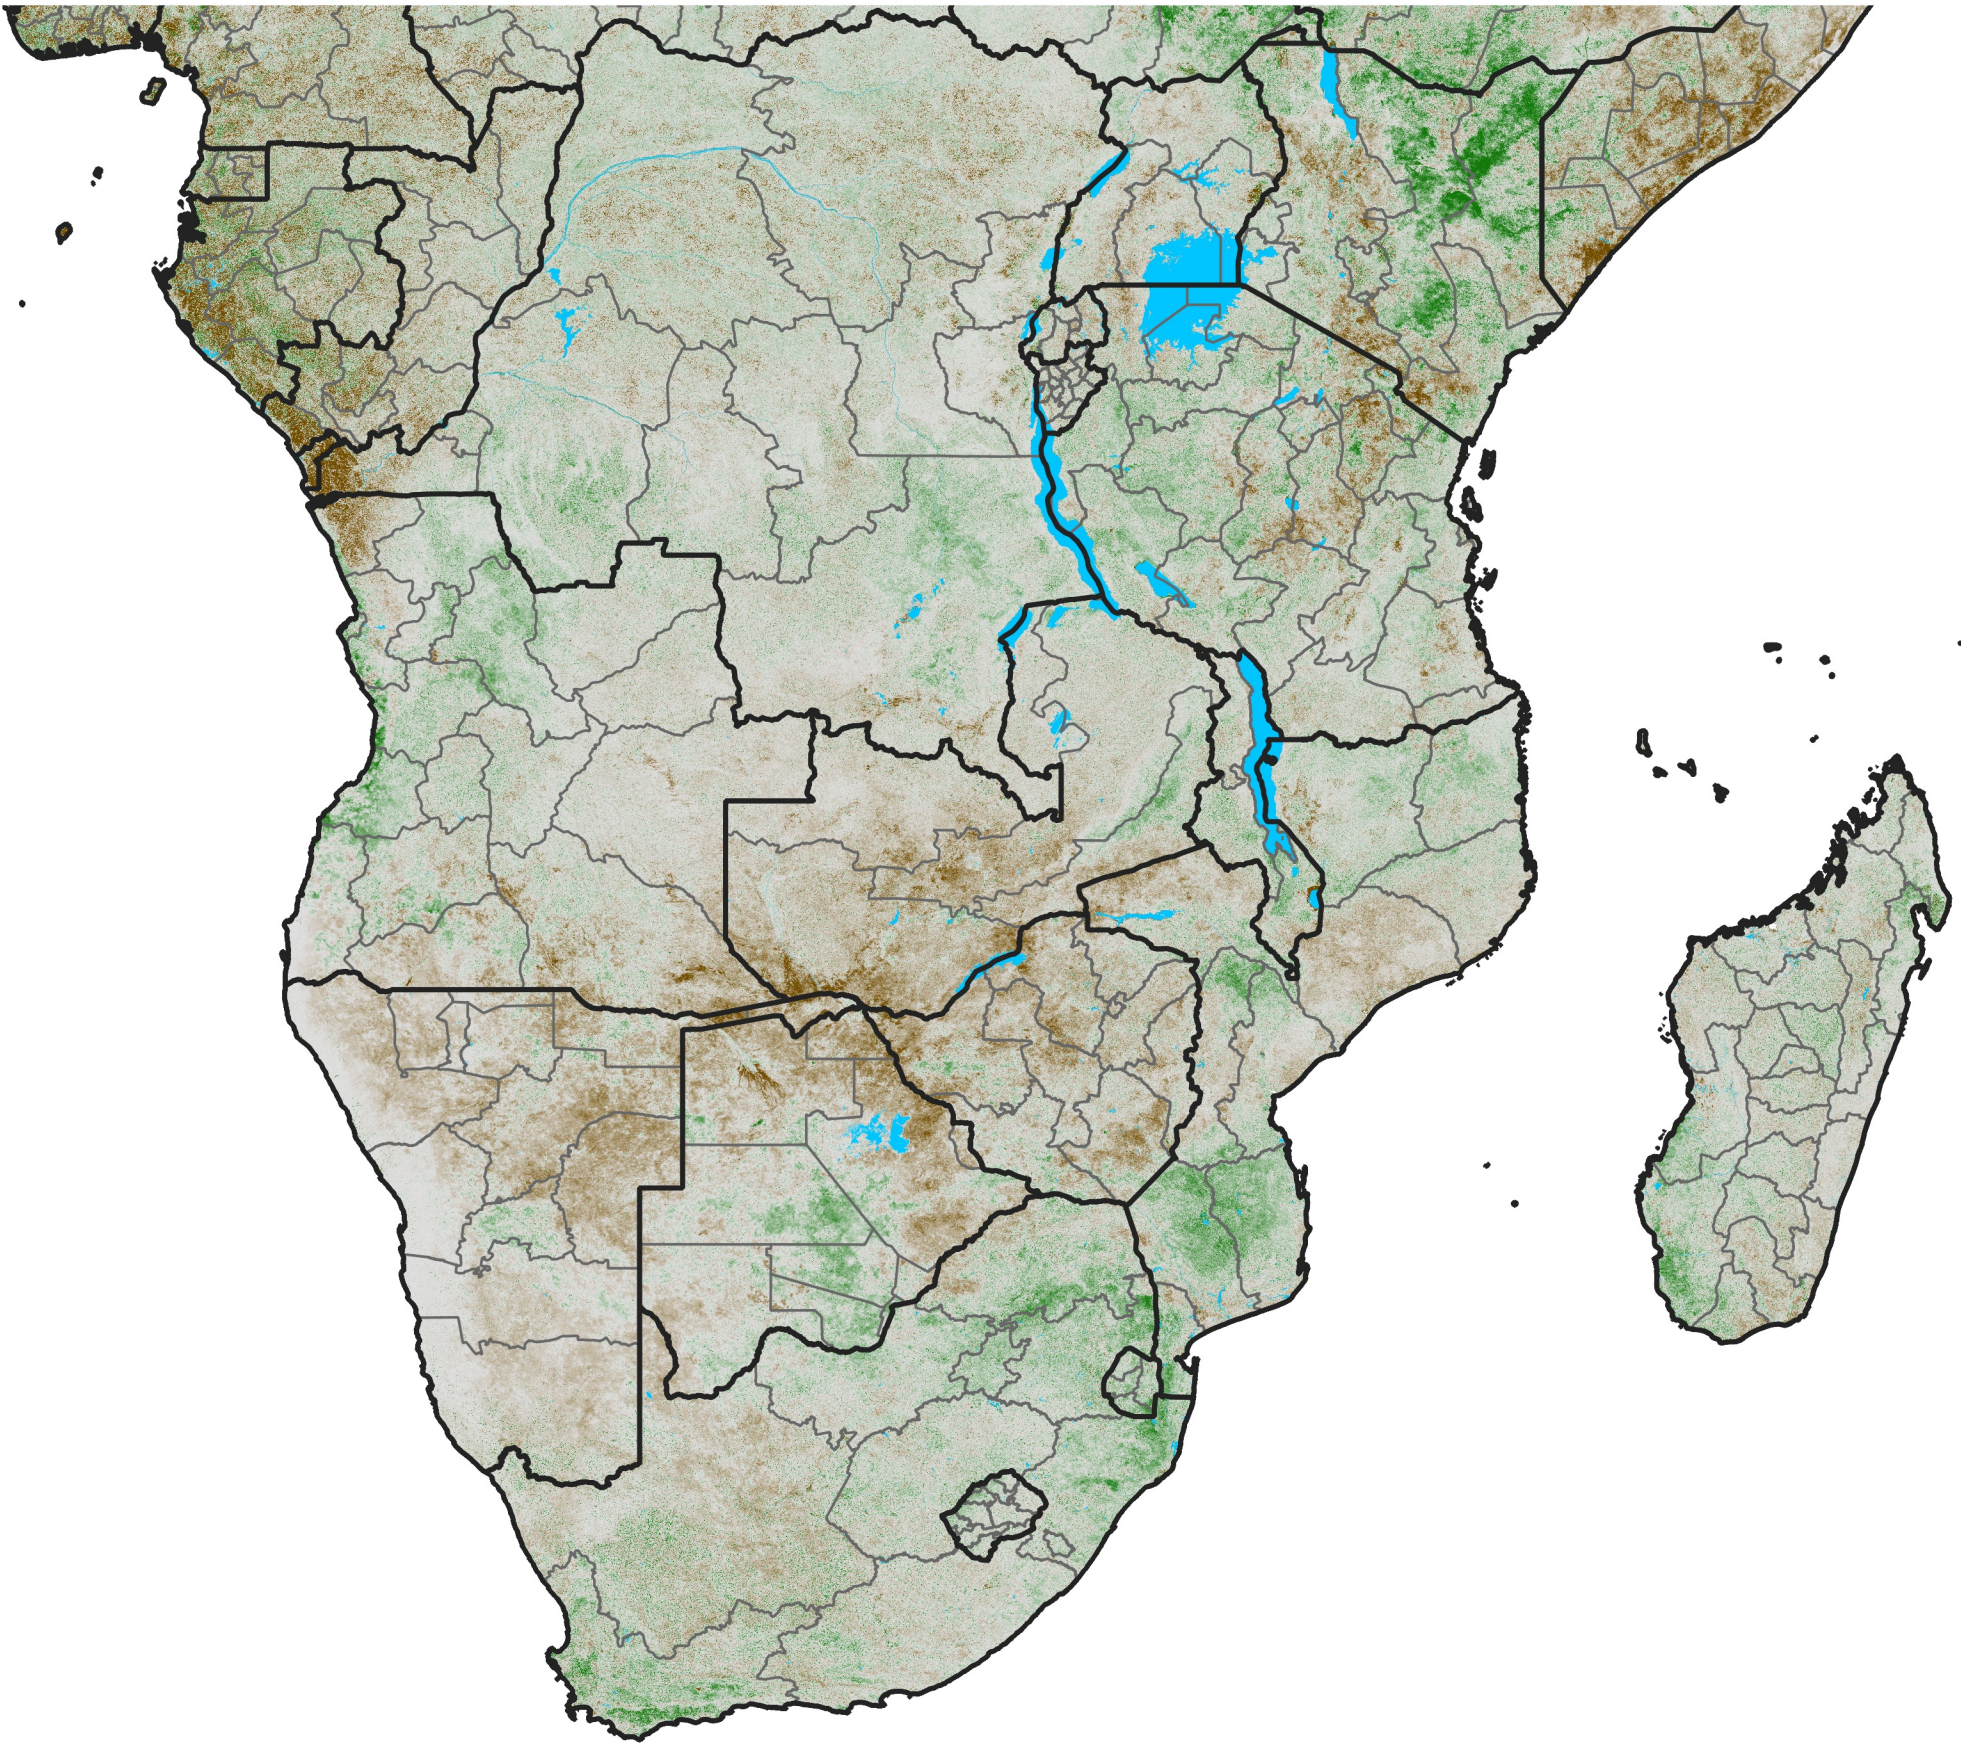

Southern Africa

NDVI Anomaly

2023 minus Mean (2012 - 2021)

Period 33 / Jun 06 - 15, 2023

NDVI Anomaly

< -0.3 -0.2 -0.1 -0.05 0.05 0.1 0.2 >0.3

Negative

No Difference