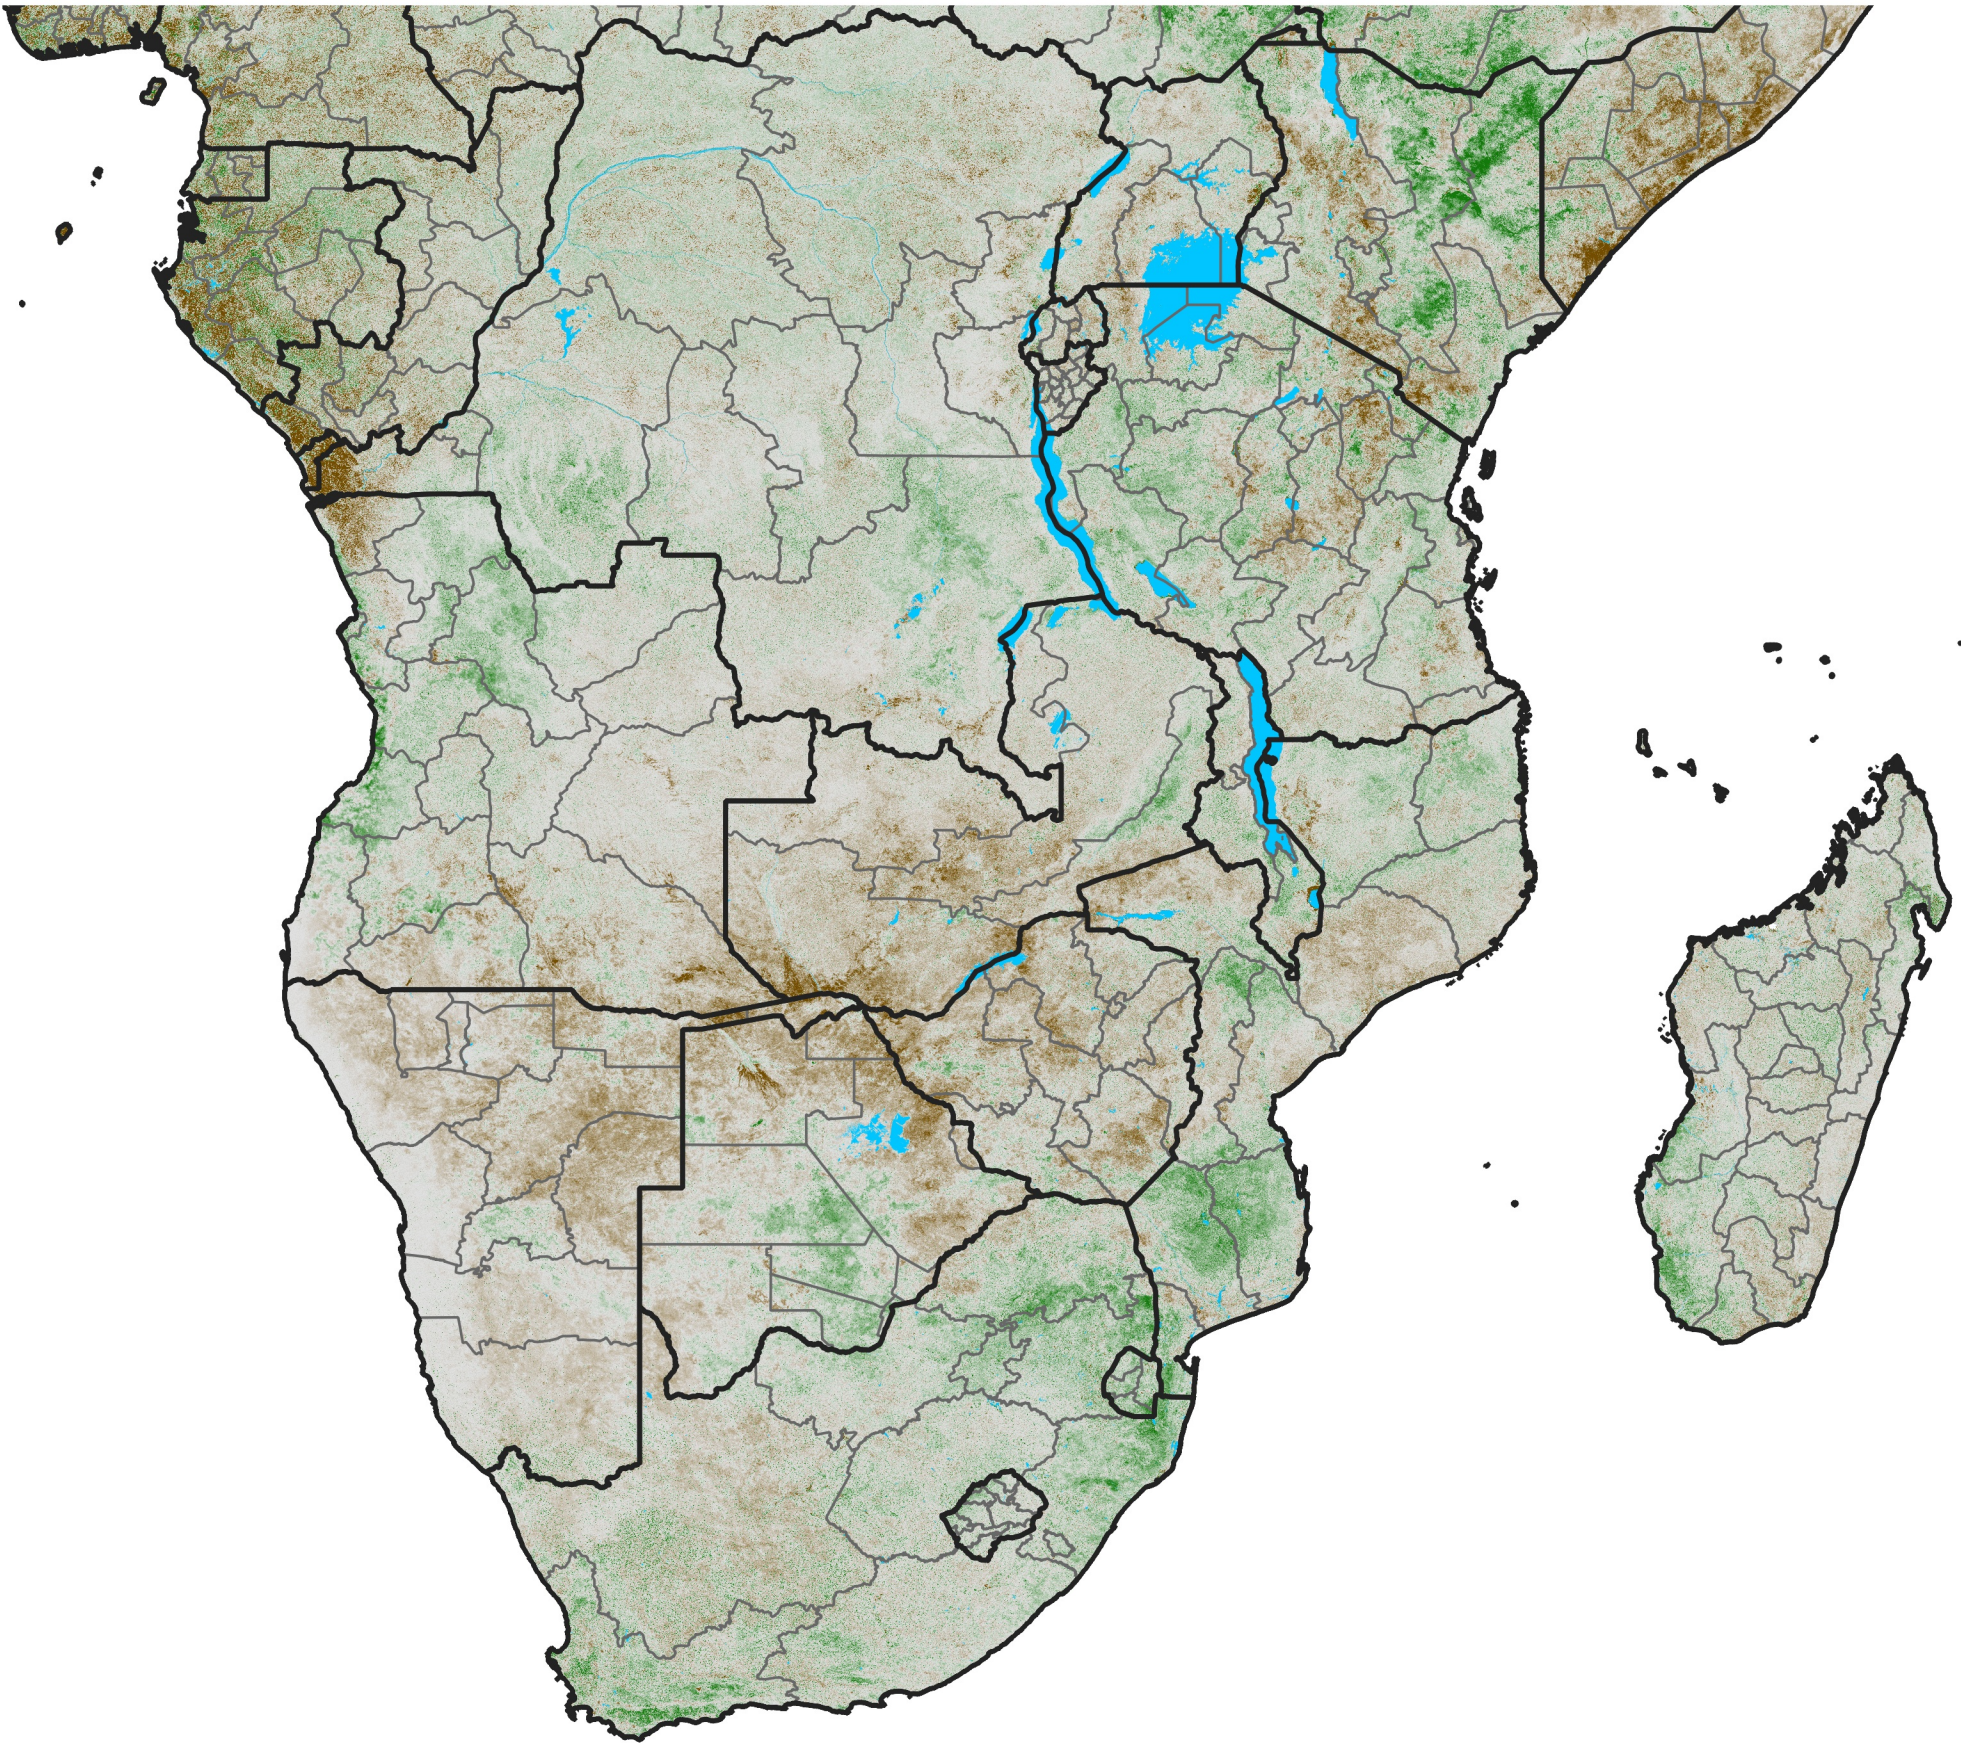

# Southern Africa

## NDVI Anomaly

2023 minus Mean (2012 - 2021)

Period 34 / Jun 11 - 20, 2023

### NDVI Anomaly

< -0.3   -0.2   -0.1   -0.05   0.05   0.1   0.2   >0.3

Negative

No Difference

Positive