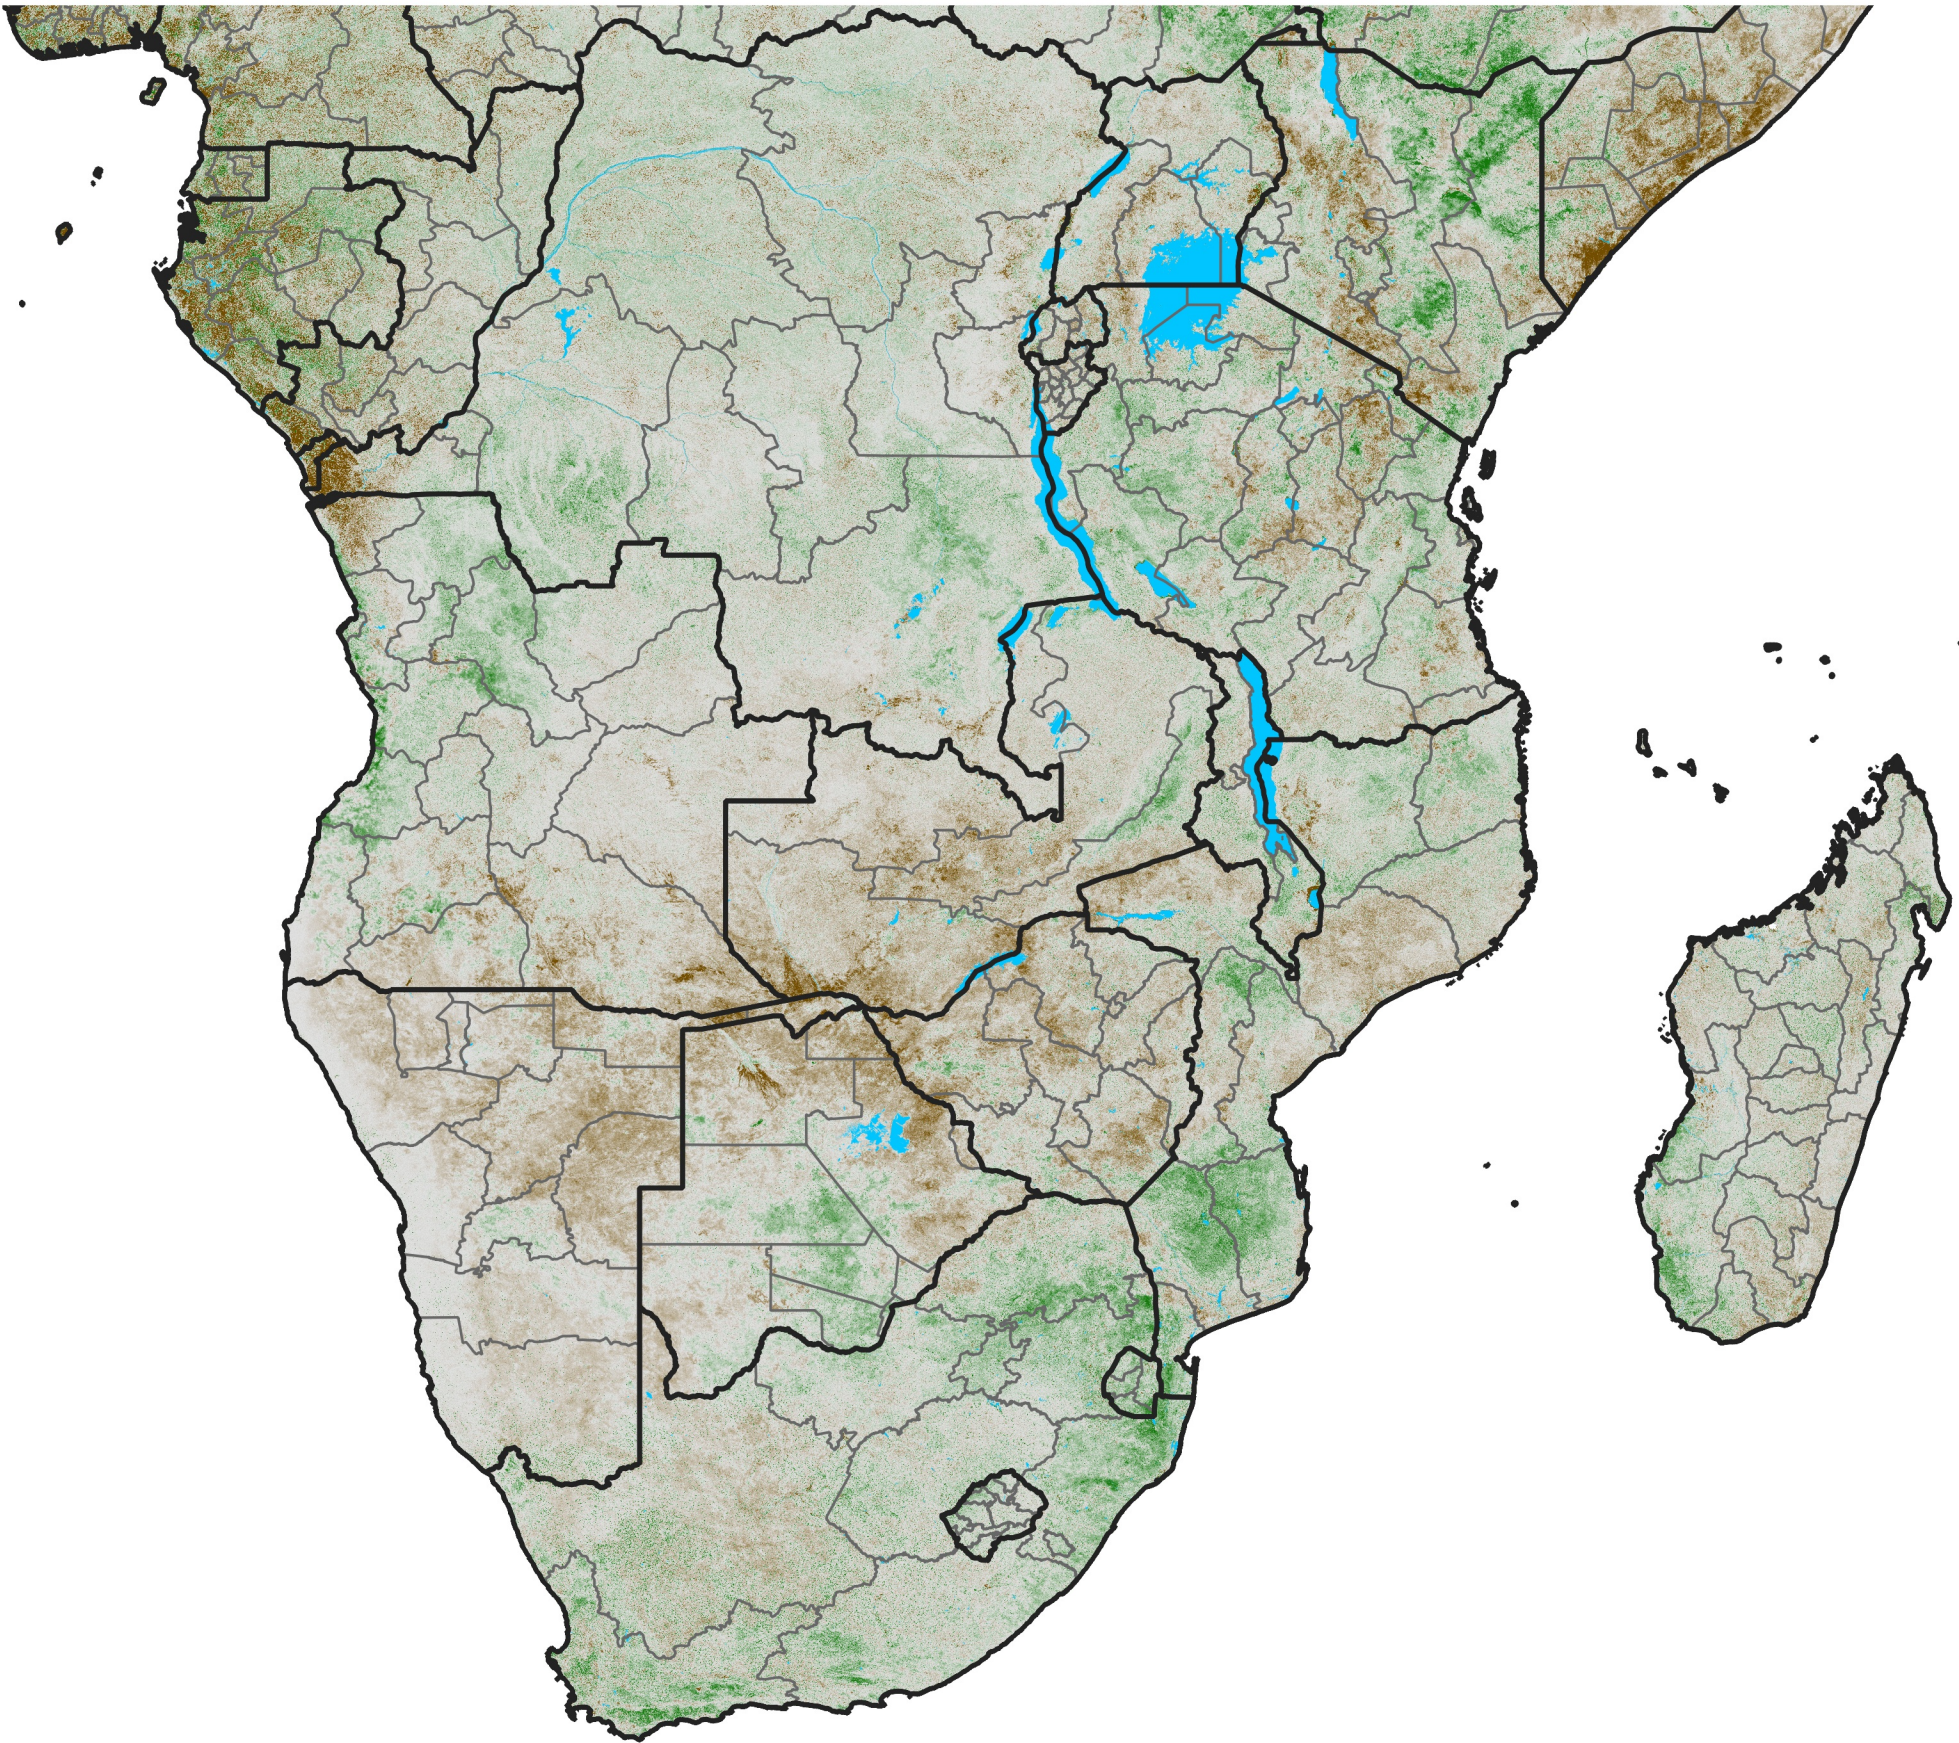

# Southern Africa

## NDVI Anomaly

2023 minus Mean (2012 - 2021)

Period 35 / Jun 16 - 25, 2023

### NDVI Anomaly

< -0.3   -0.2   -0.1   -0.05   0.05   0.1   0.2   >0.3

Negative

No Difference

Positive