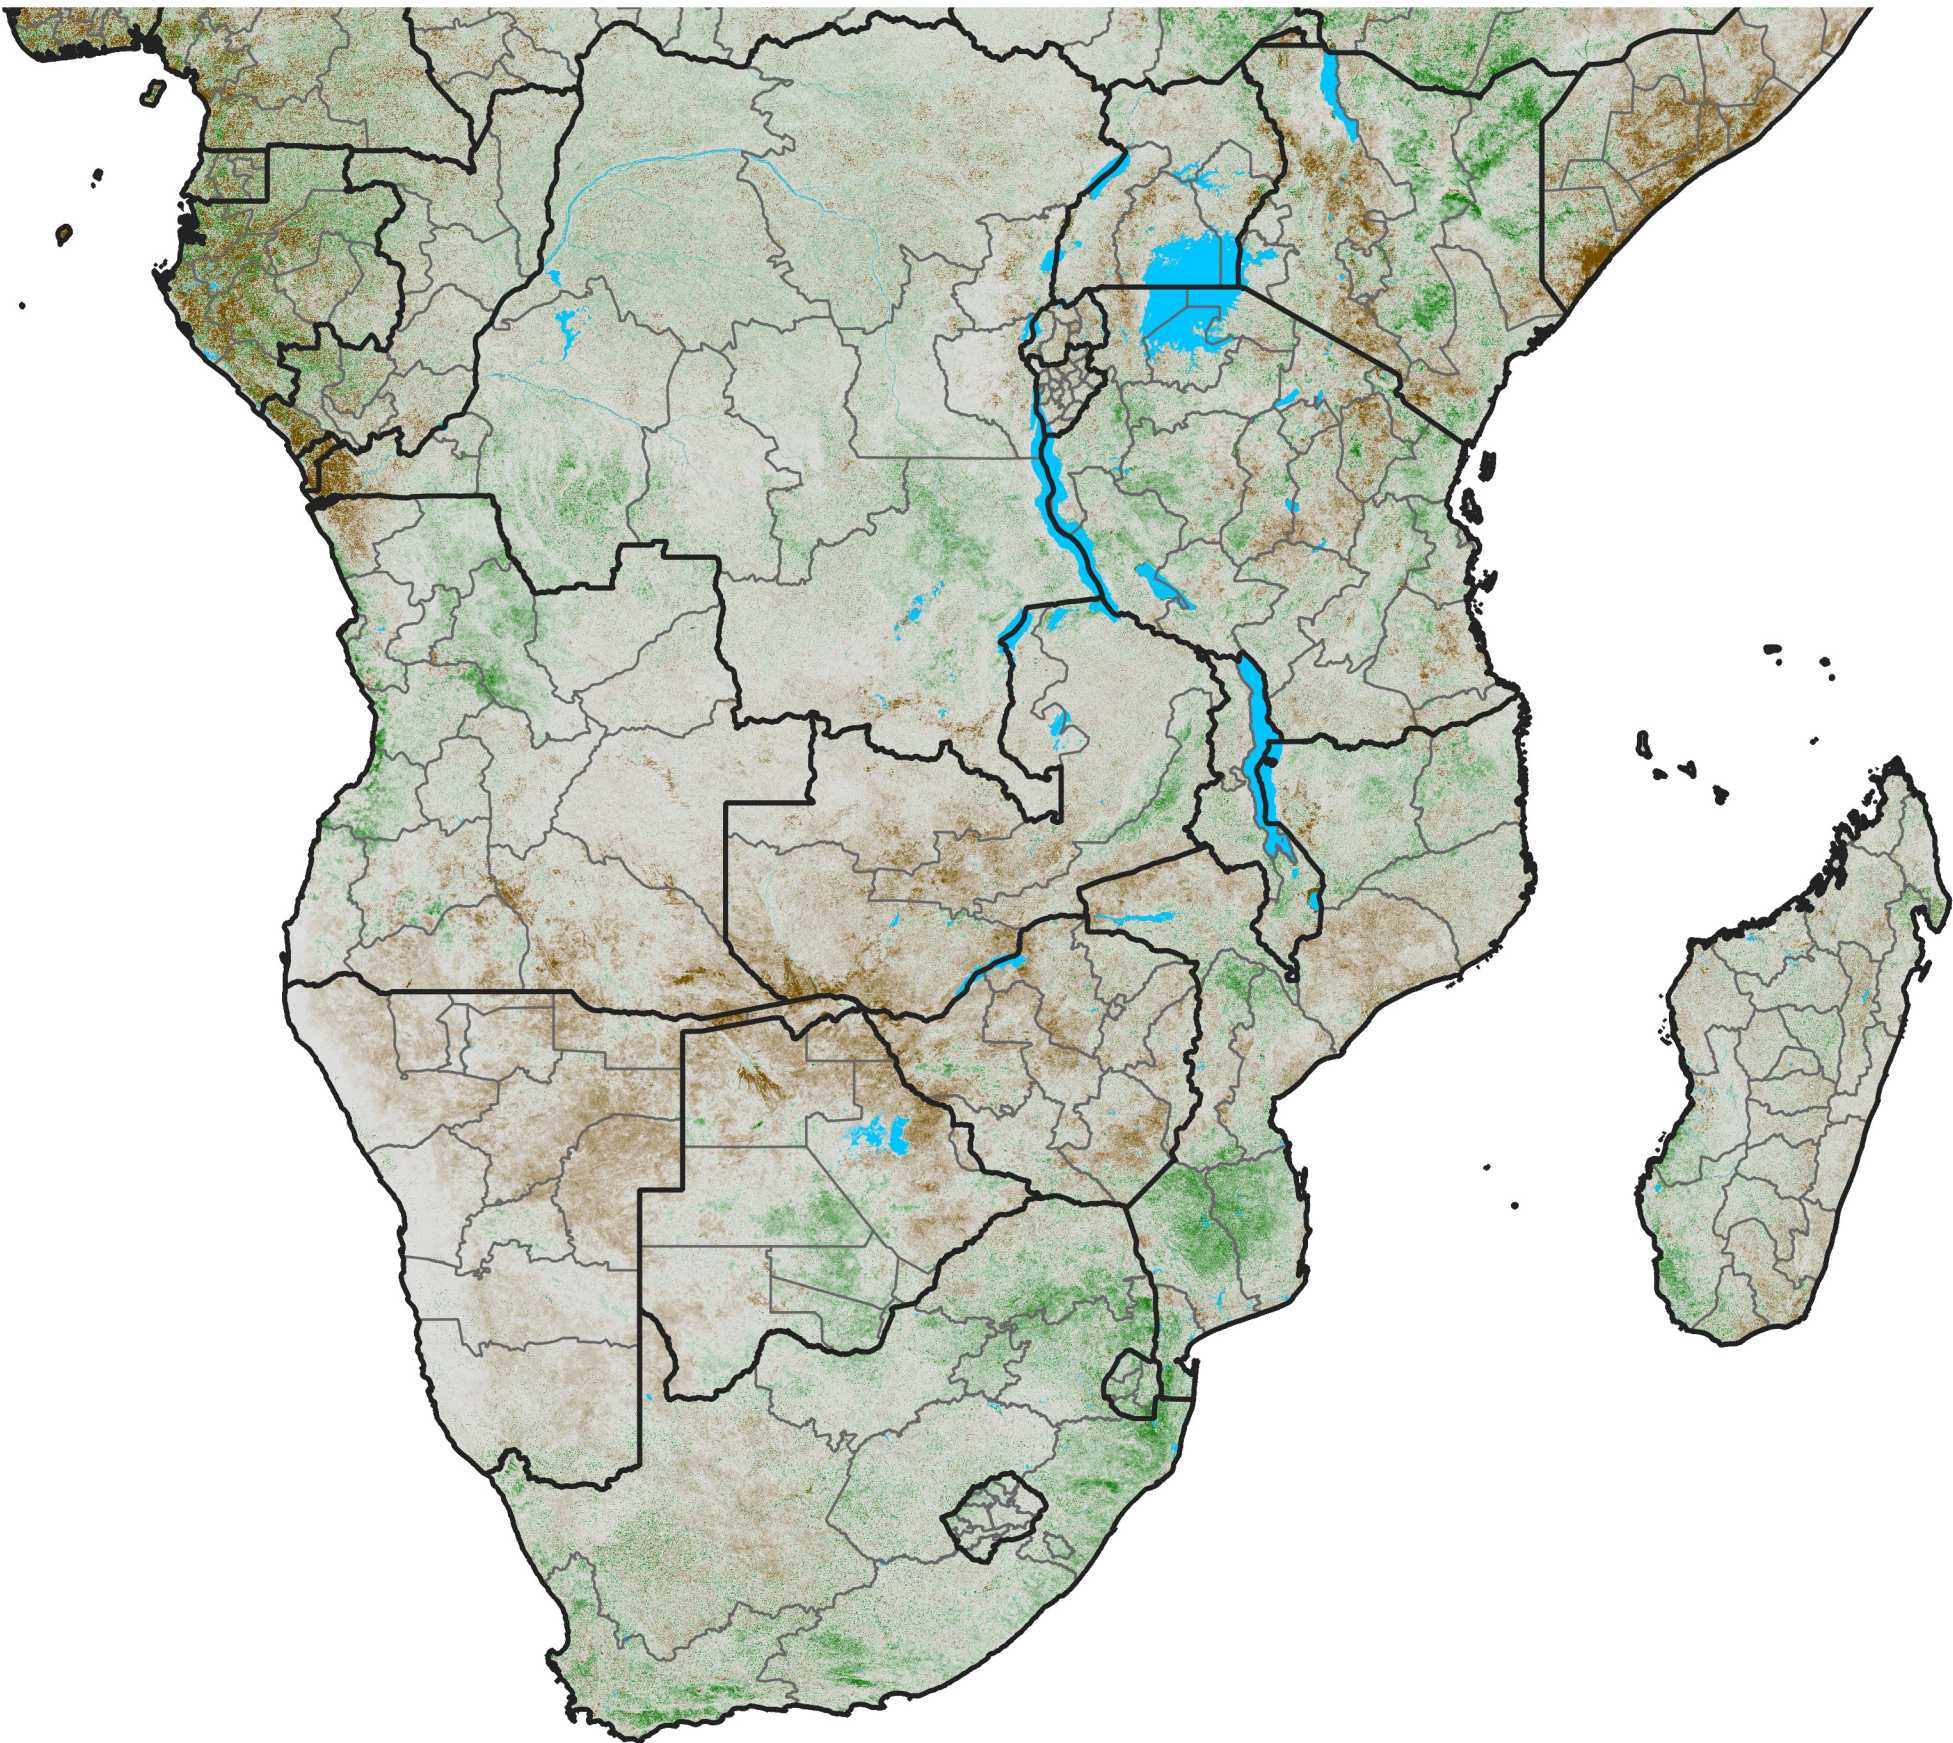

# Southern Africa

## NDVI Anomaly

2023 minus Mean (2012 - 2021)

Period 36 / Jun 21 - 30, 2023

### NDVI Anomaly

< -0.3   -0.2   -0.1   -0.05   0.05   0.1   0.2   >0.3

Negative

No Difference

Positive