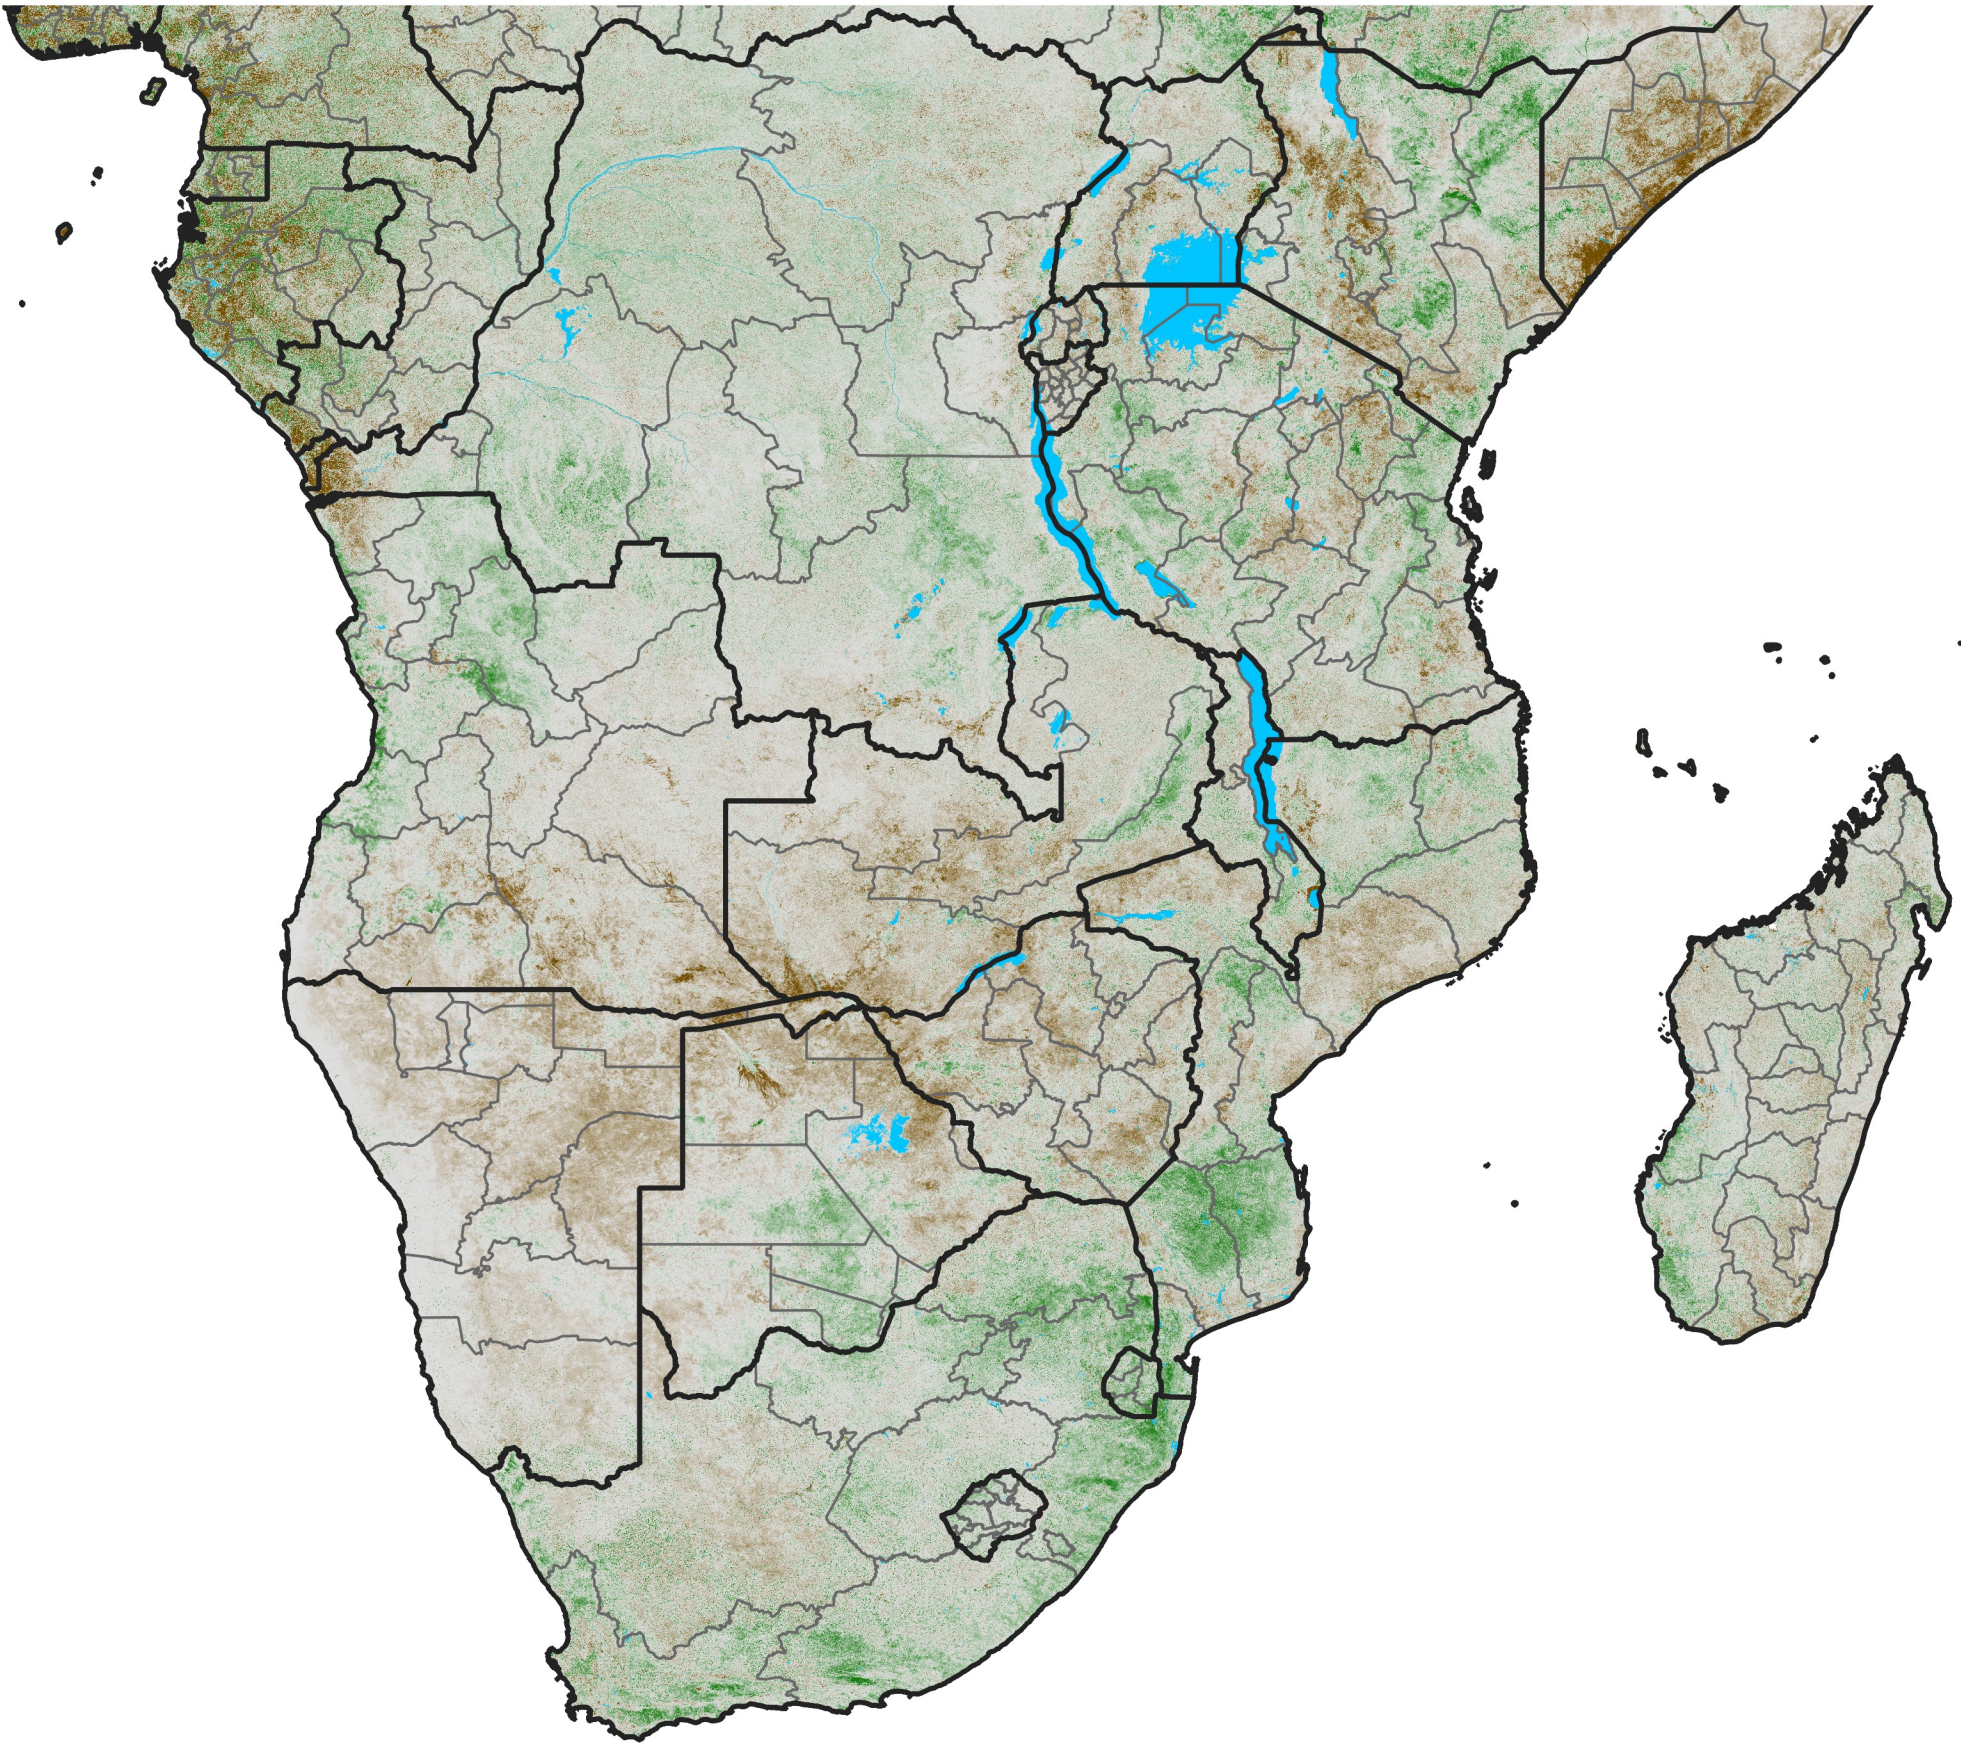

Southern Africa

NDVI Anomaly

2023 minus Mean (2012 - 2021)

Period 37 / Jun 26 - Jul 05, 2023

NDVI Anomaly

< -0.3 -0.2 -0.1 -0.05 0.05 0.1 0.2 >0.3

Negative

No Difference