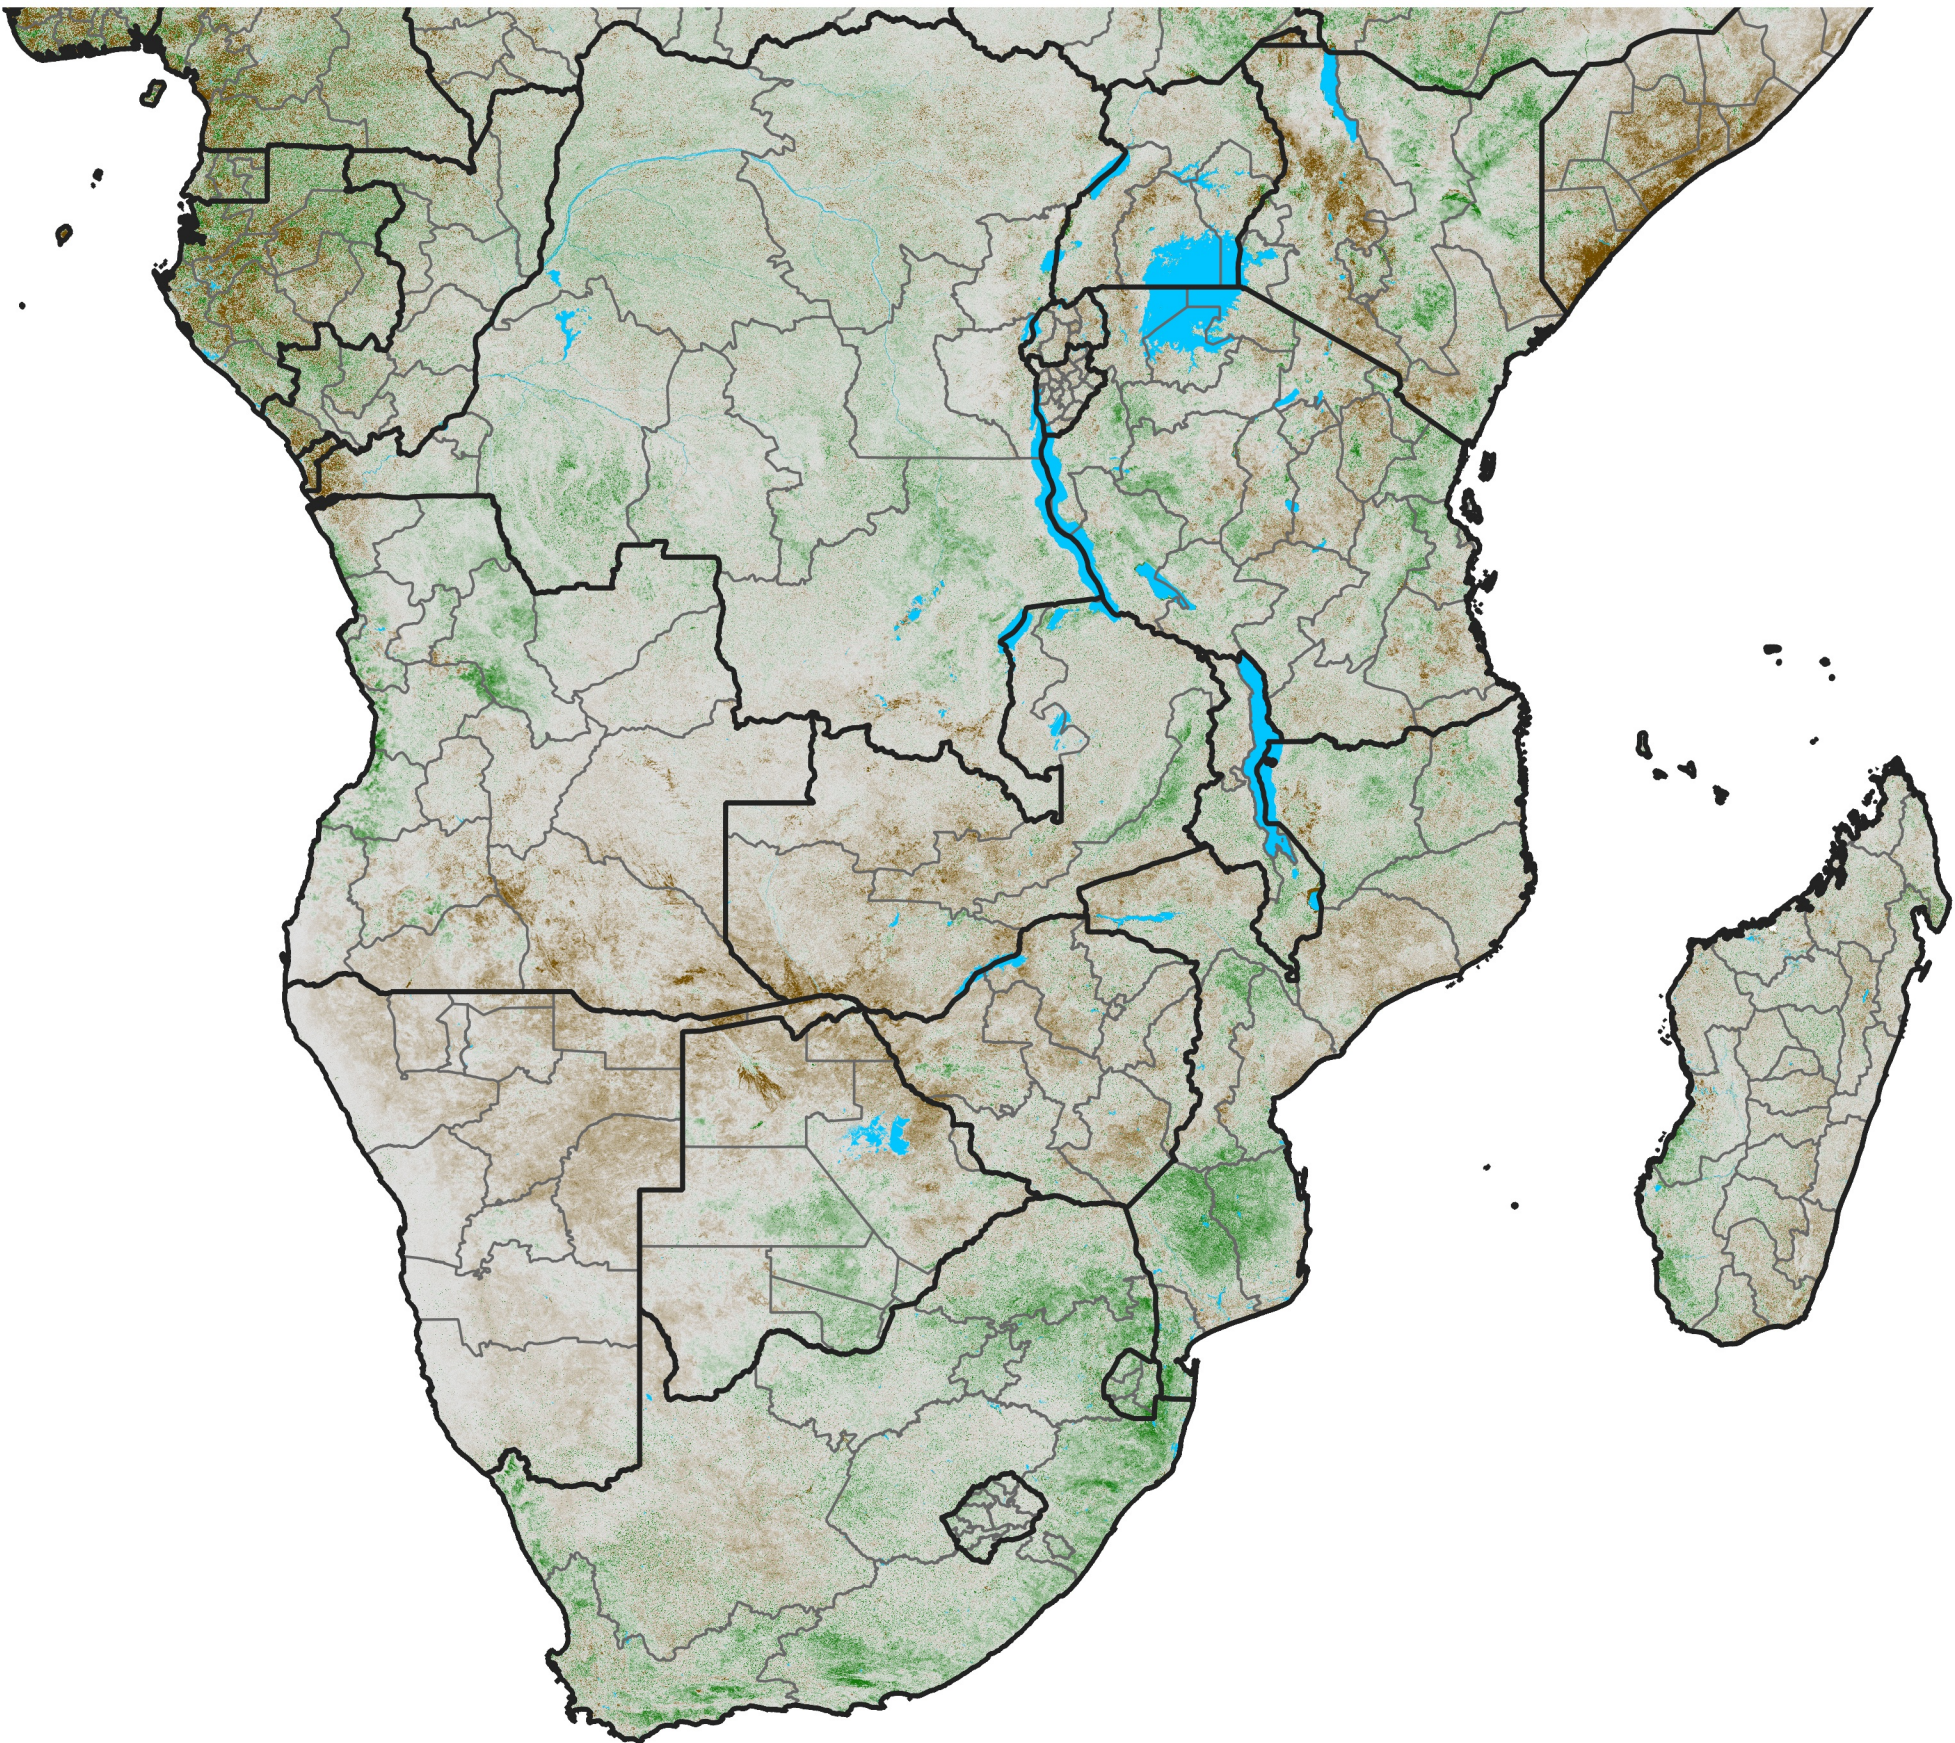

Southern Africa

NDVI Anomaly

2023 minus Mean (2012 - 2021)

Period 38 / Jul 01 - 10, 2023

NDVI Anomaly

< -0.3 -0.2 -0.1 -0.05 0.05 0.1 0.2 >0.3

Negative

No Difference