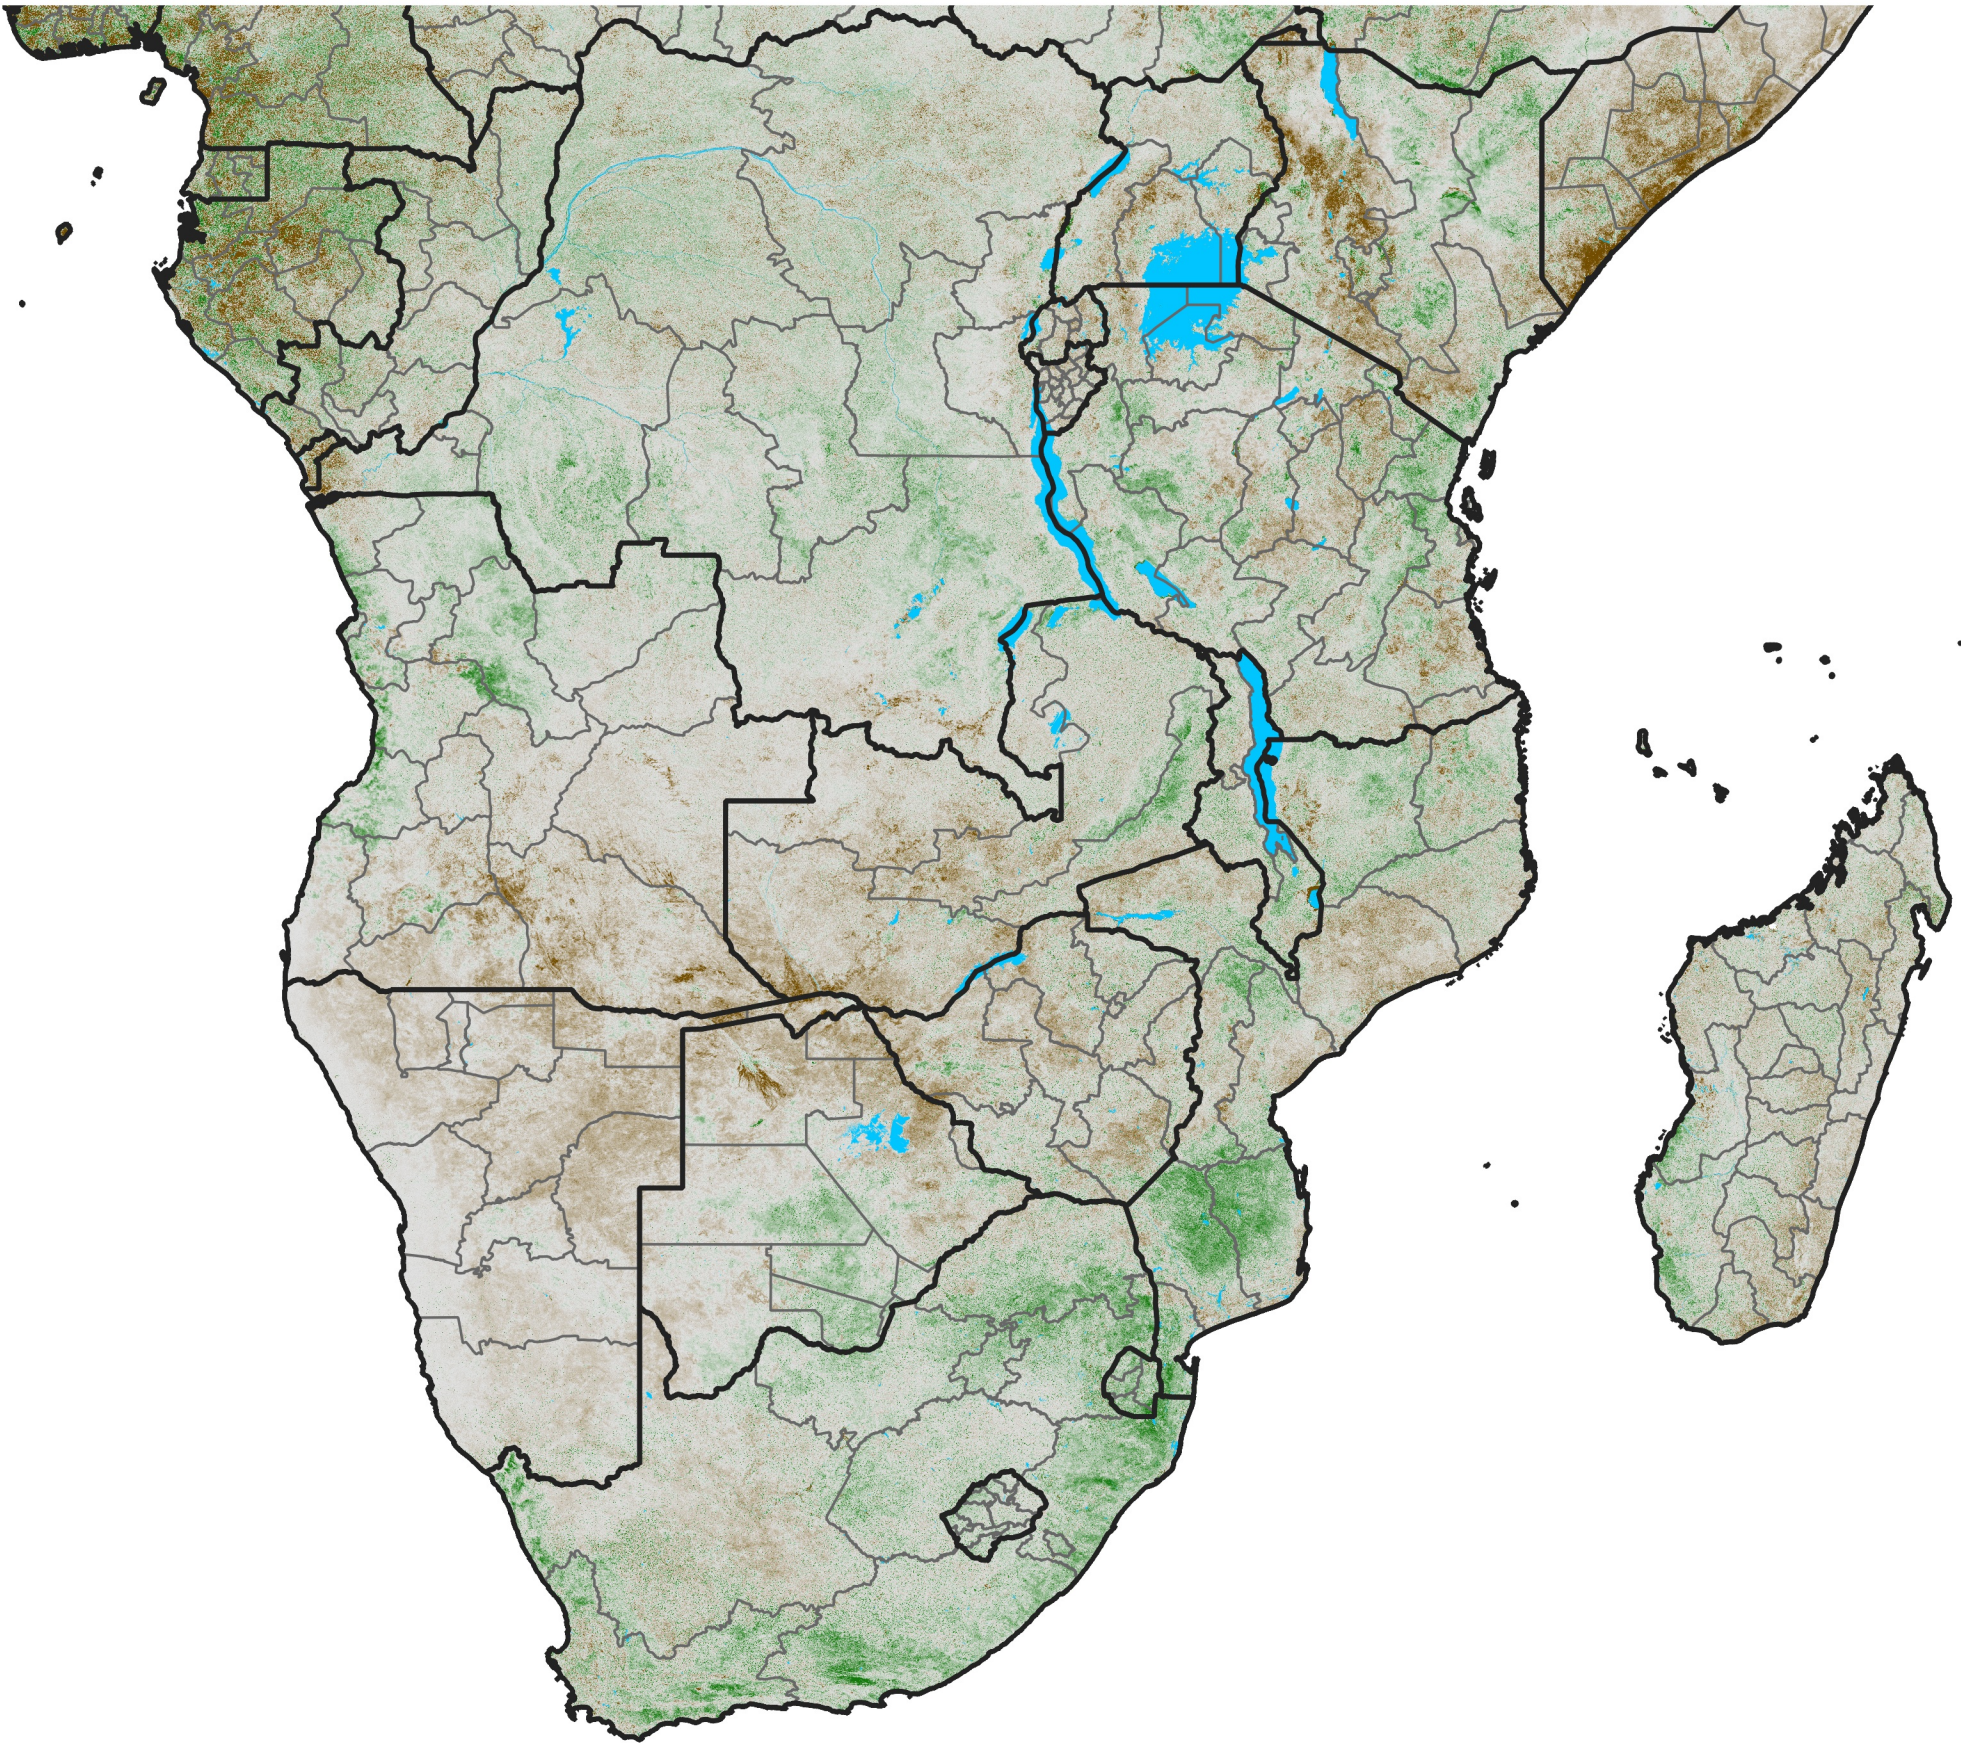

# Southern Africa

## NDVI Anomaly

2023 minus Mean (2012 - 2021)

Period 39 / Jul 06 - 15, 2023

### NDVI Anomaly

< -0.3   -0.2   -0.1   -0.05   0.05   0.1   0.2   >0.3

Negative

No Difference

Positive