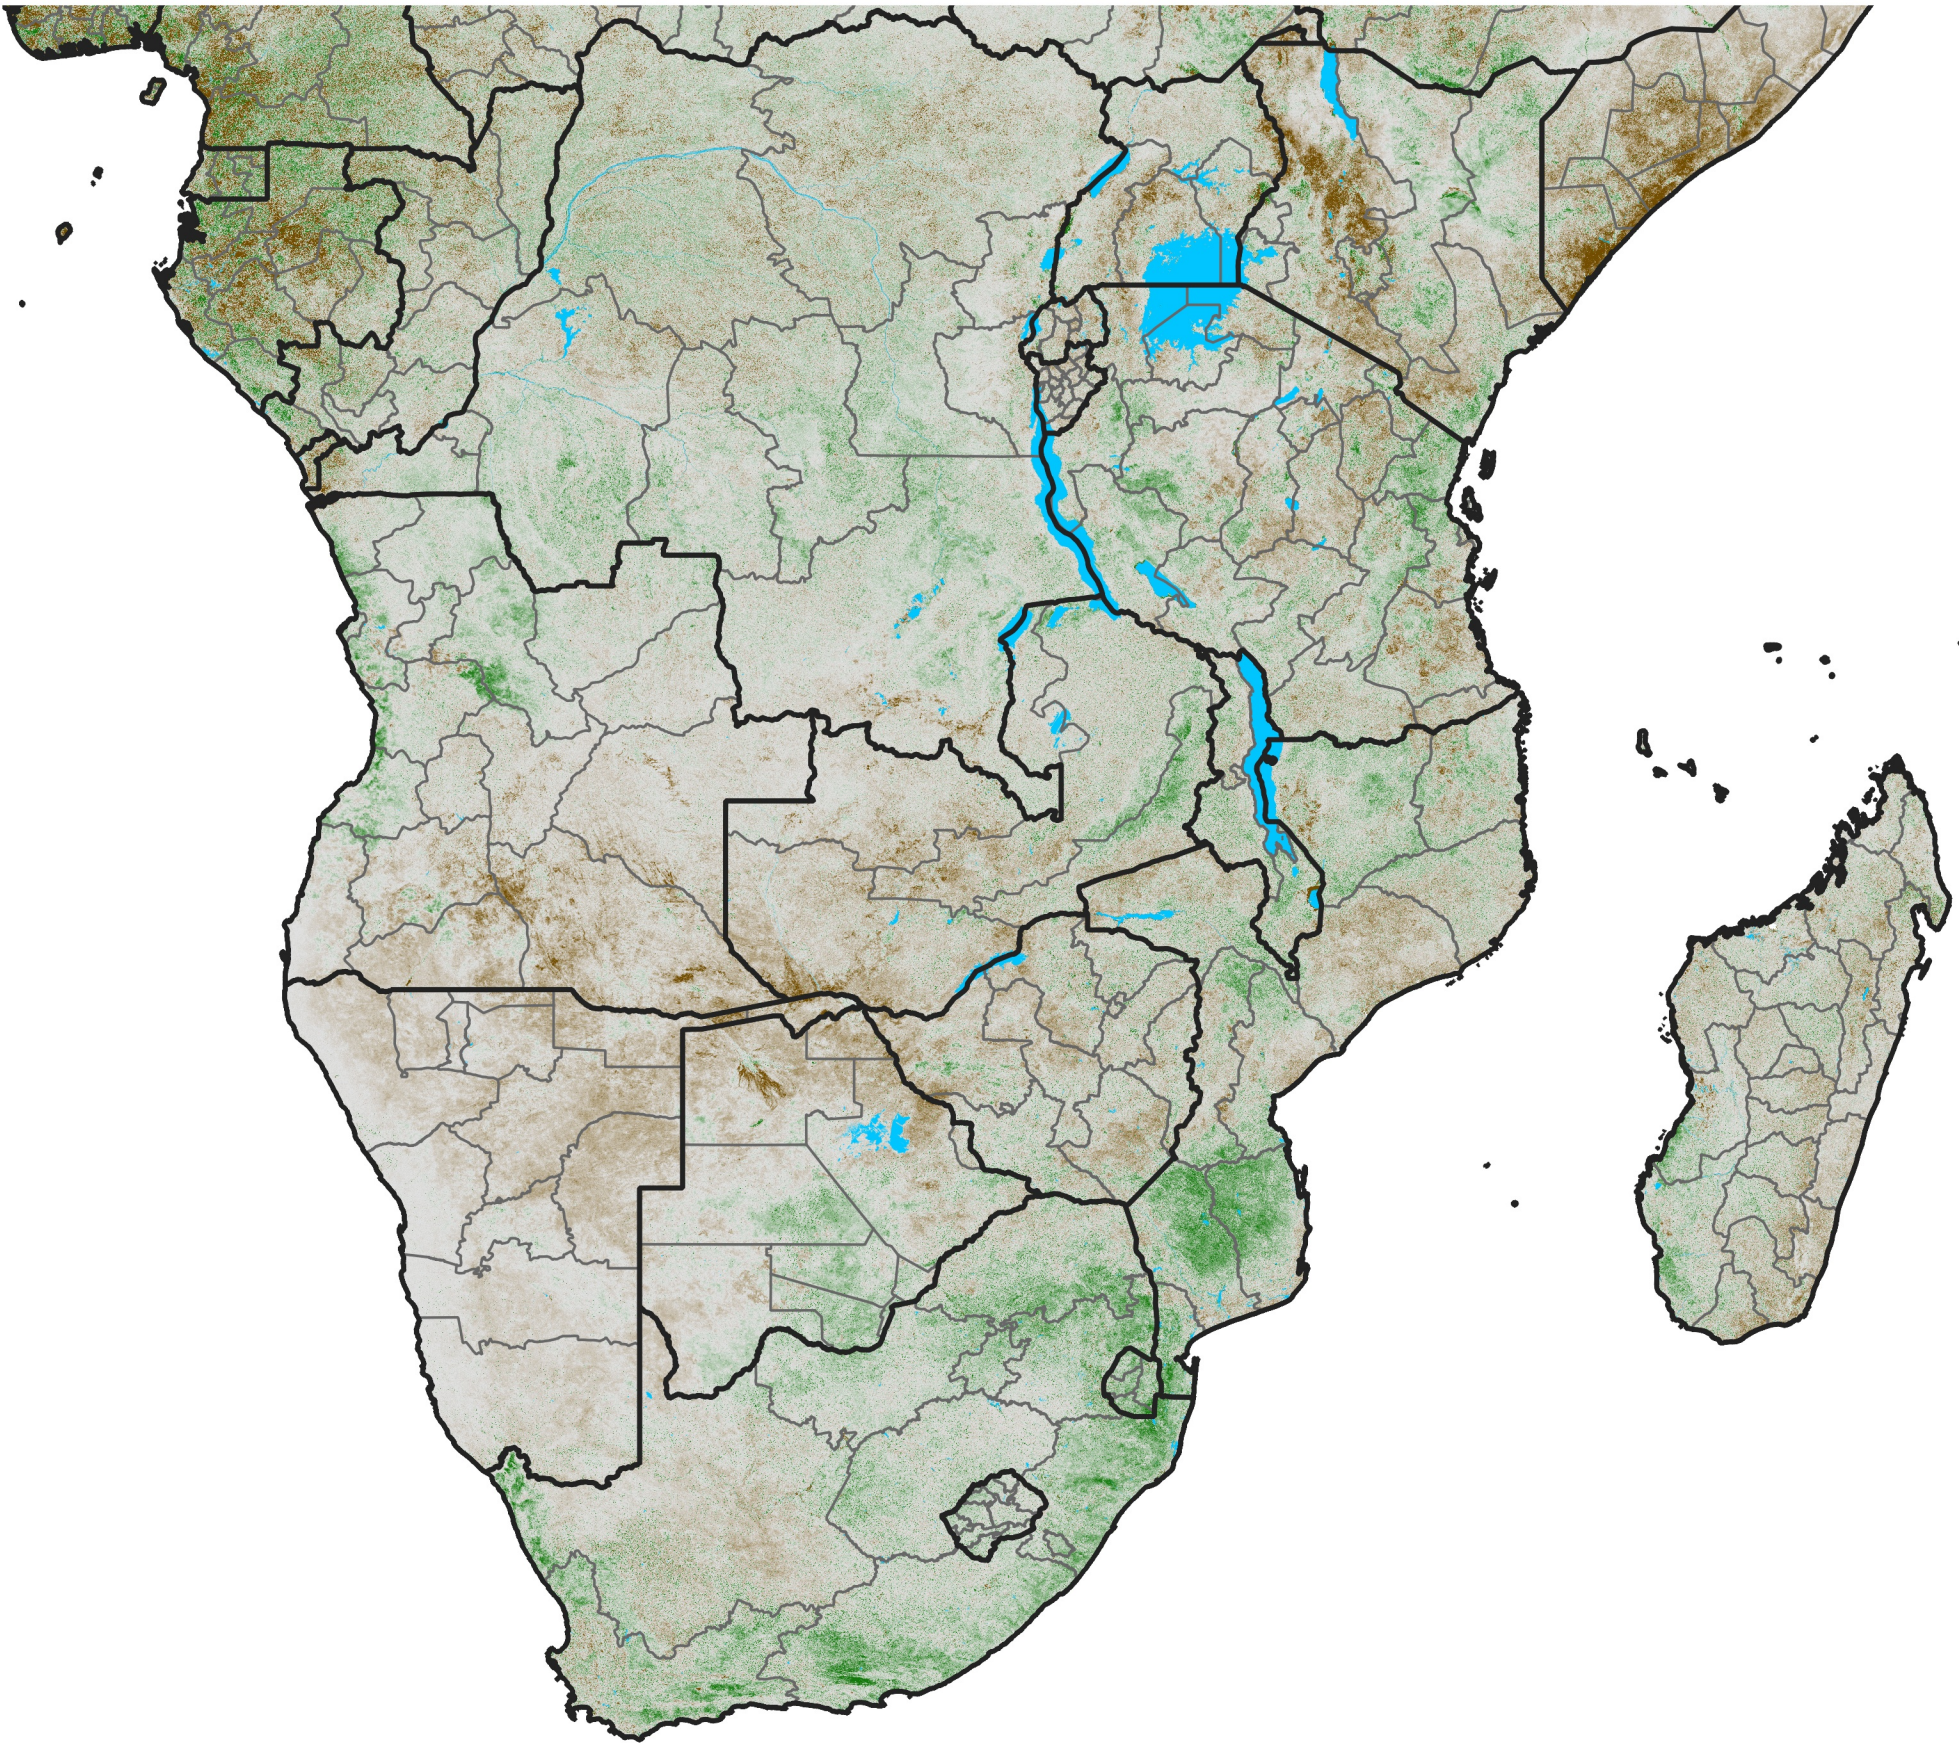

Southern Africa

NDVI Anomaly

2023 minus Mean (2012 - 2021)

Period 40 / Jul 11 - 20, 2023

NDVI Anomaly

< -0.3 -0.2 -0.1 -0.05 0.05 0.1 0.2 >0.3

Negative

No Difference