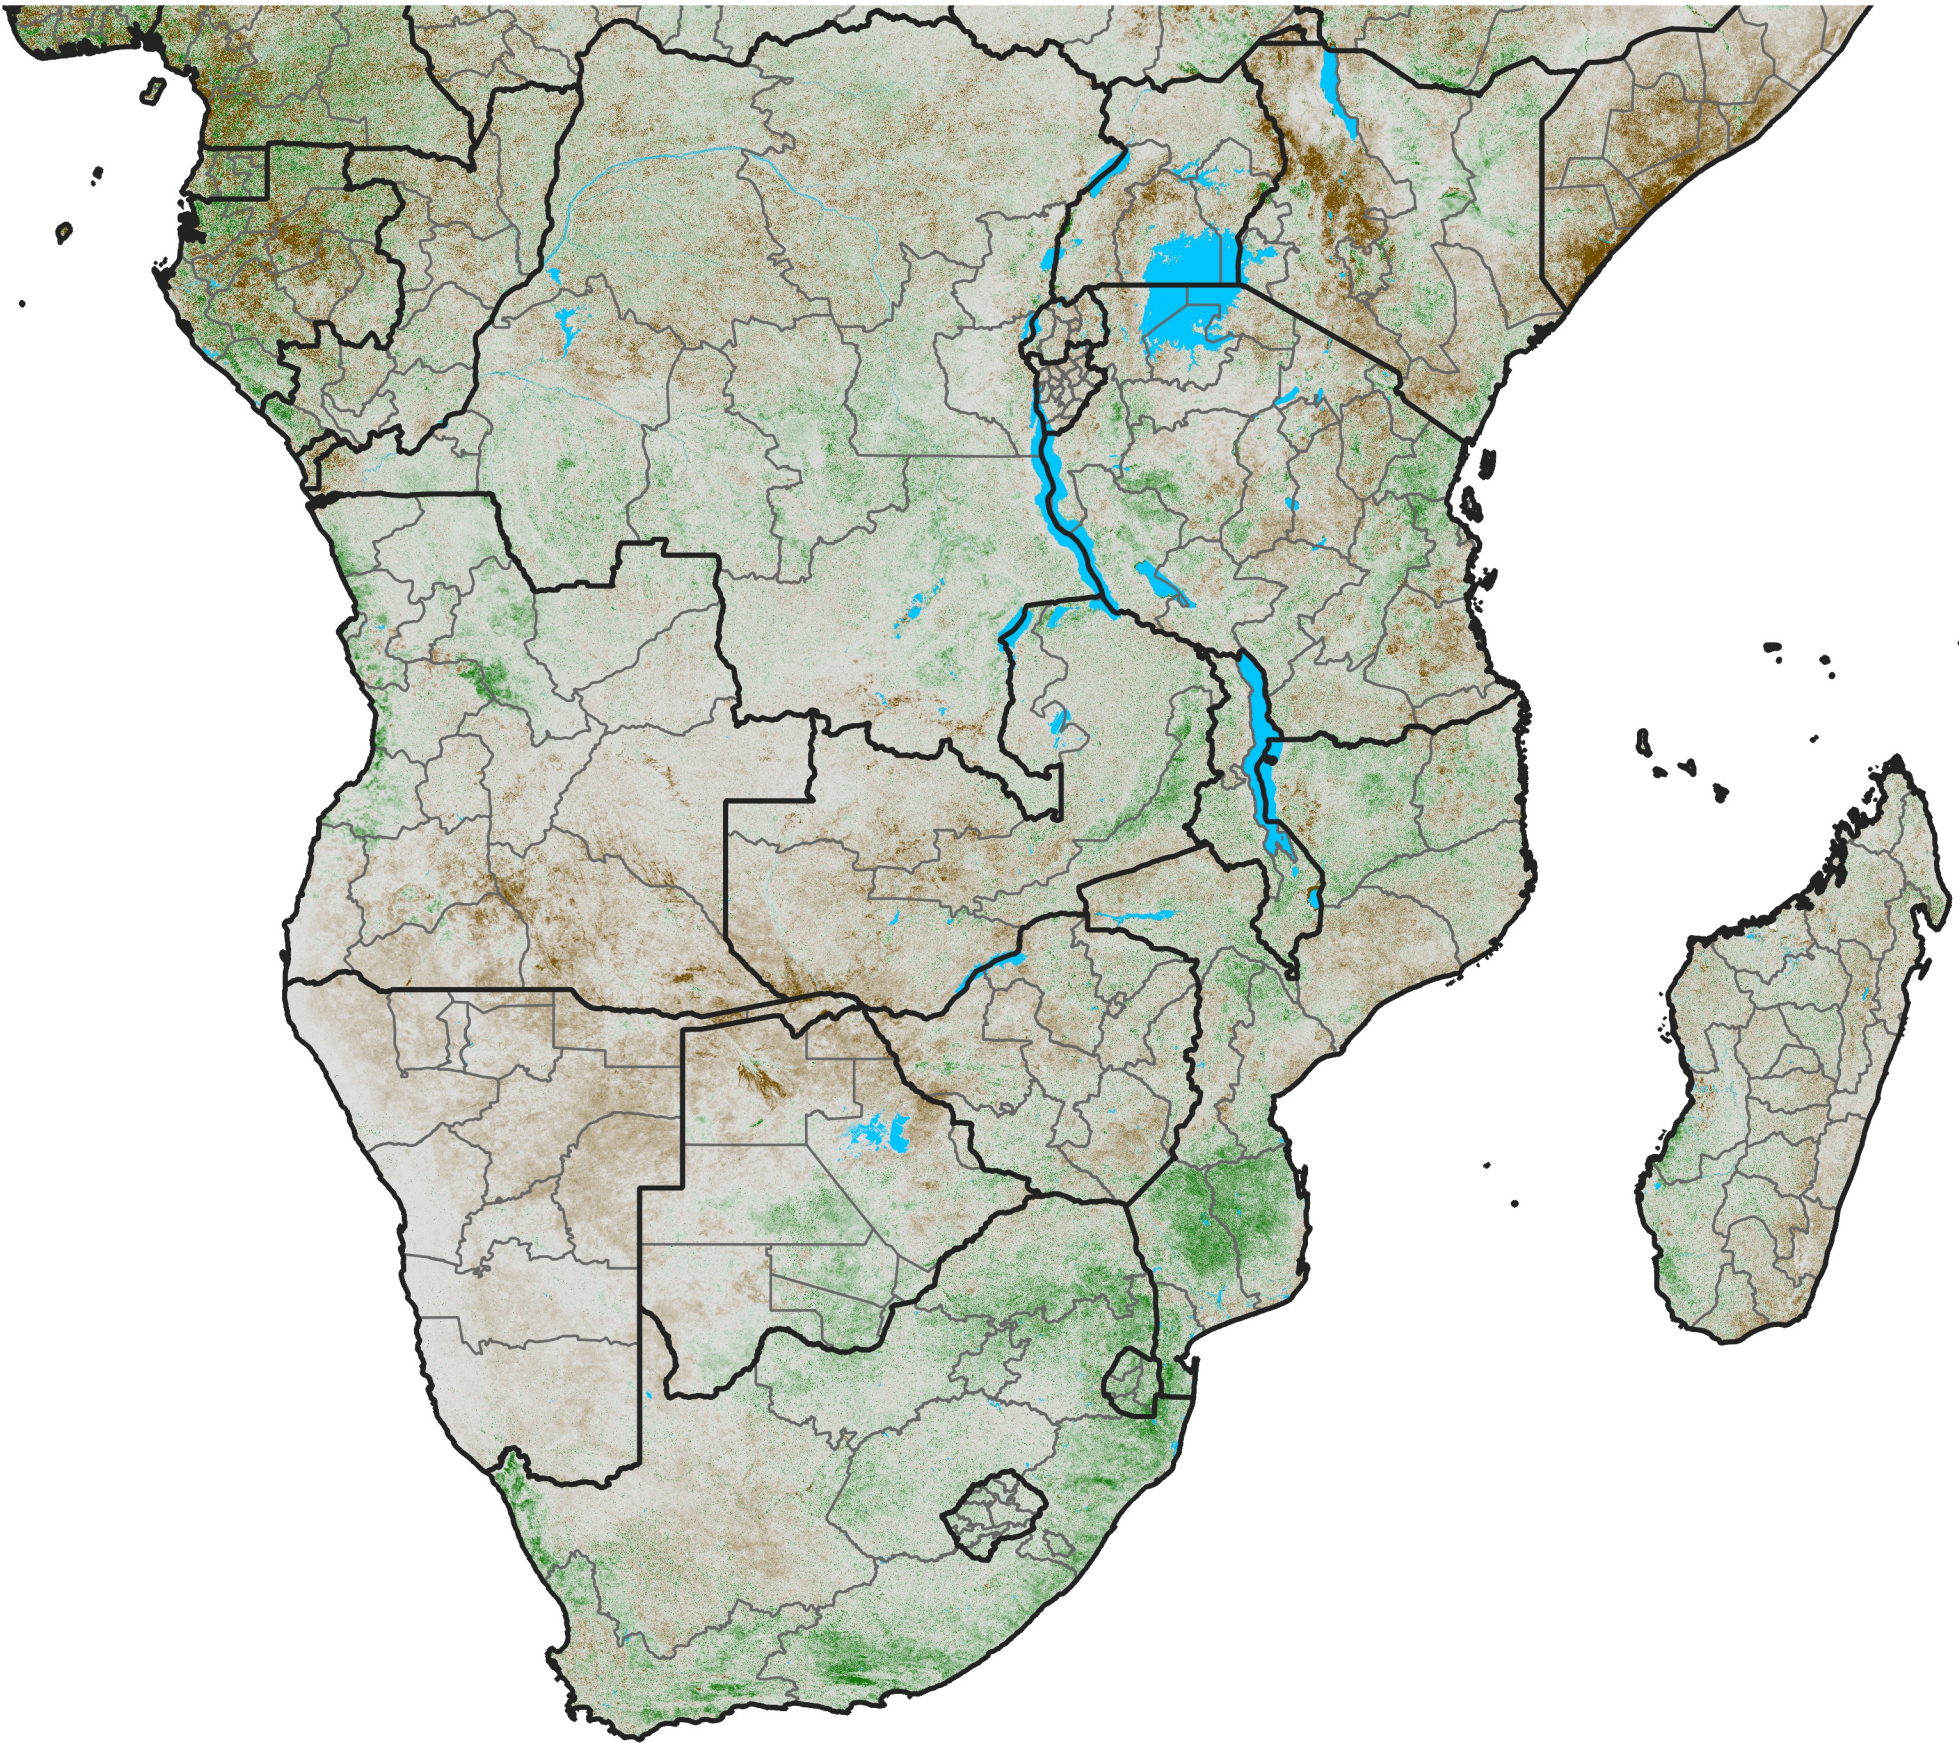

# Southern Africa

## NDVI Anomaly

2023 minus Mean (2012 - 2021)

Period 41 / Jul 16 - 25, 2023

### NDVI Anomaly

< -0.3   -0.2   -0.1   -0.05   0.05   0.1   0.2   > 0.3

Negative

No Difference

Positive