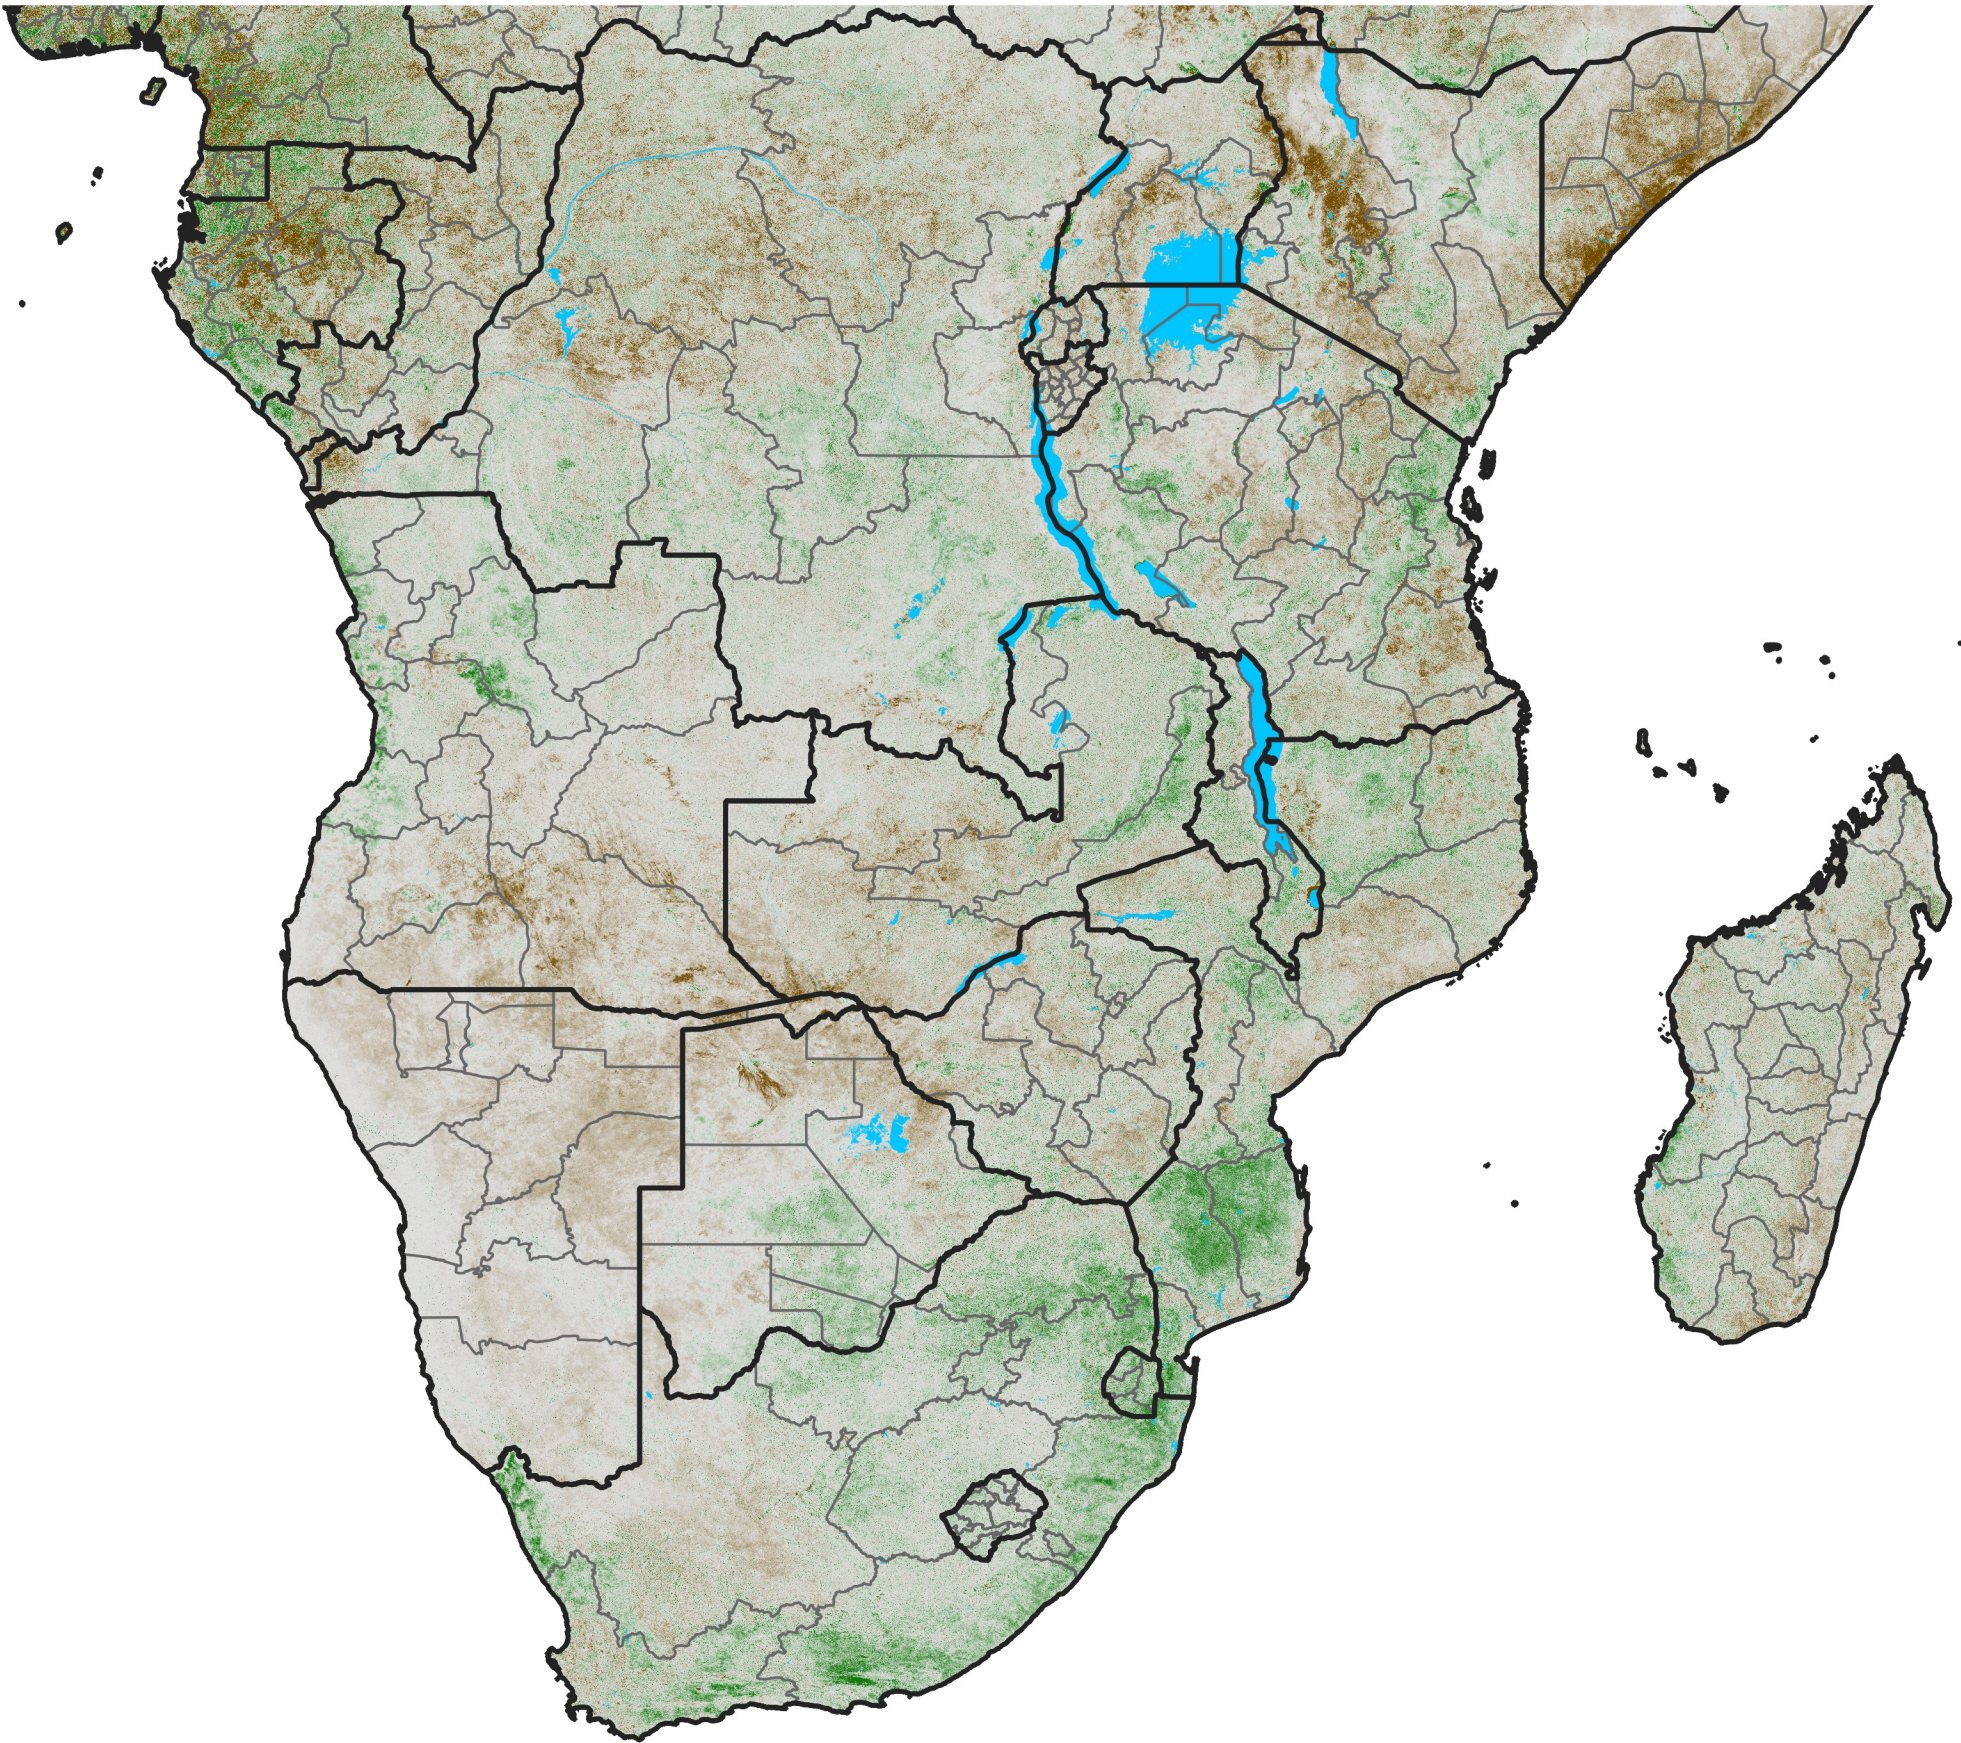

# Southern Africa

## NDVI Anomaly

2023 minus Mean (2012 - 2021)

Period 42 / Jul 21 - 31, 2023

### NDVI Anomaly

< -0.3   -0.2   -0.1   -0.05   0.05   0.1   0.2   >0.3

Negative

No Difference

Positive