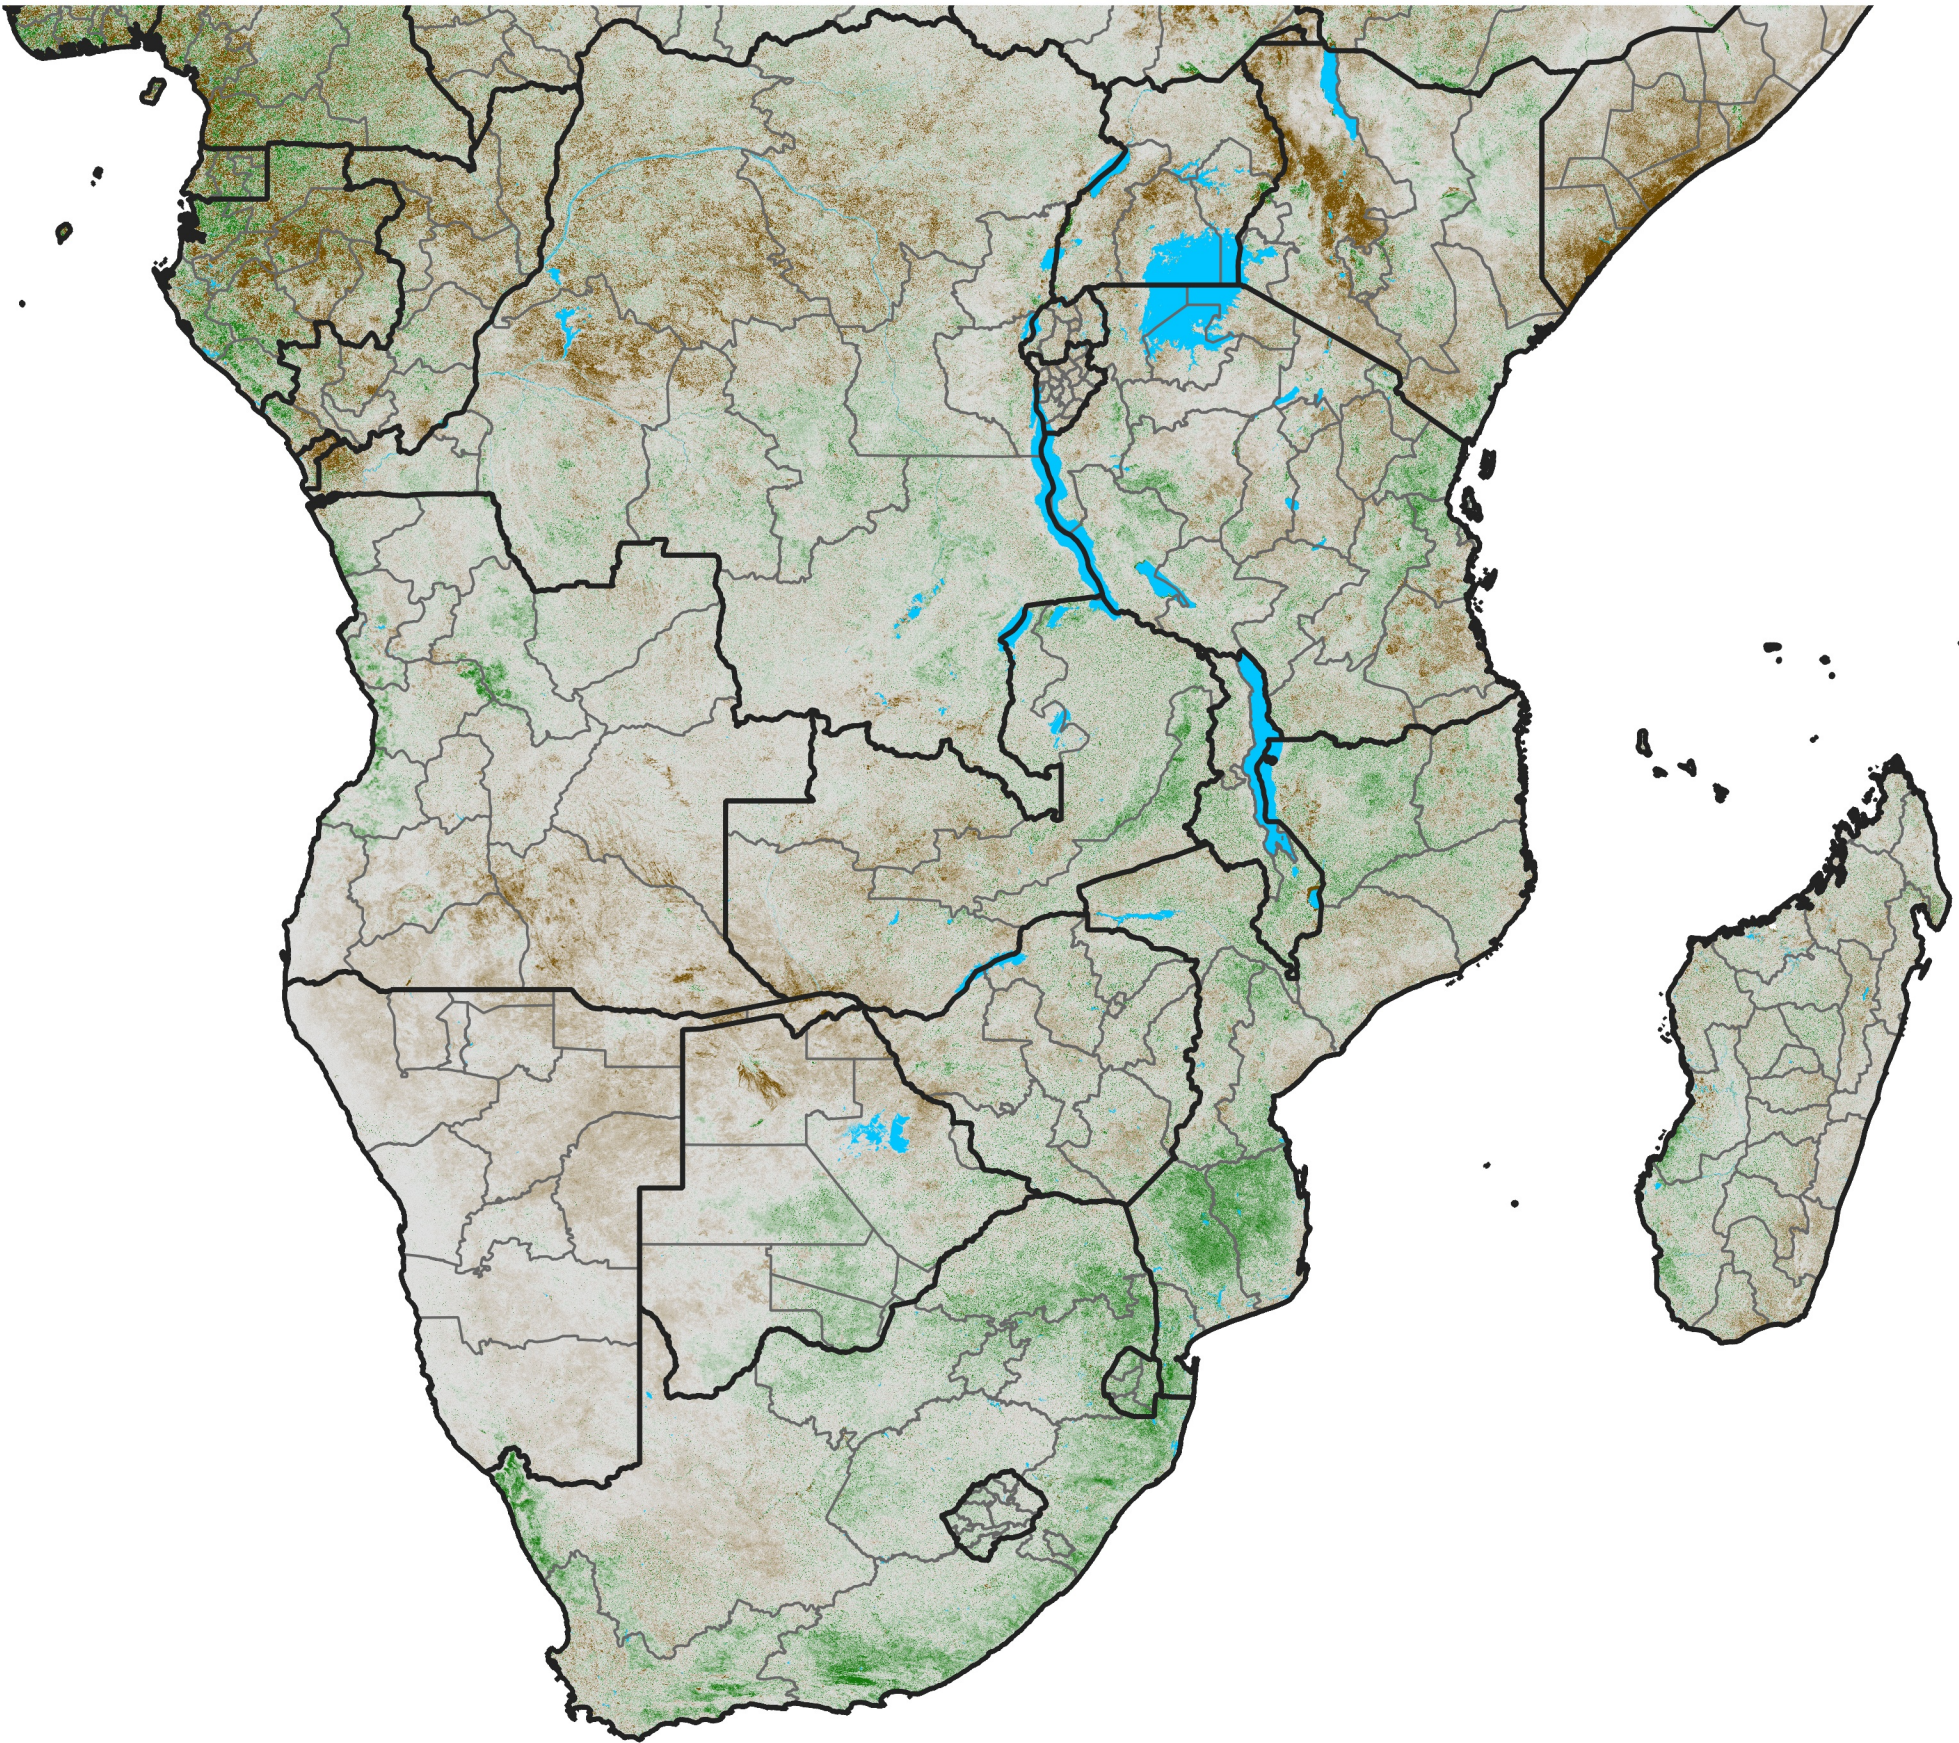

Southern Africa

NDVI Anomaly

2023 minus Mean (2012 - 2021)

Period 43 / Jul 26 - Aug 05, 2023

NDVI Anomaly

< -0.3 -0.2 -0.1 -0.05 0.05 0.1 0.2 >0.3

Negative

No Difference