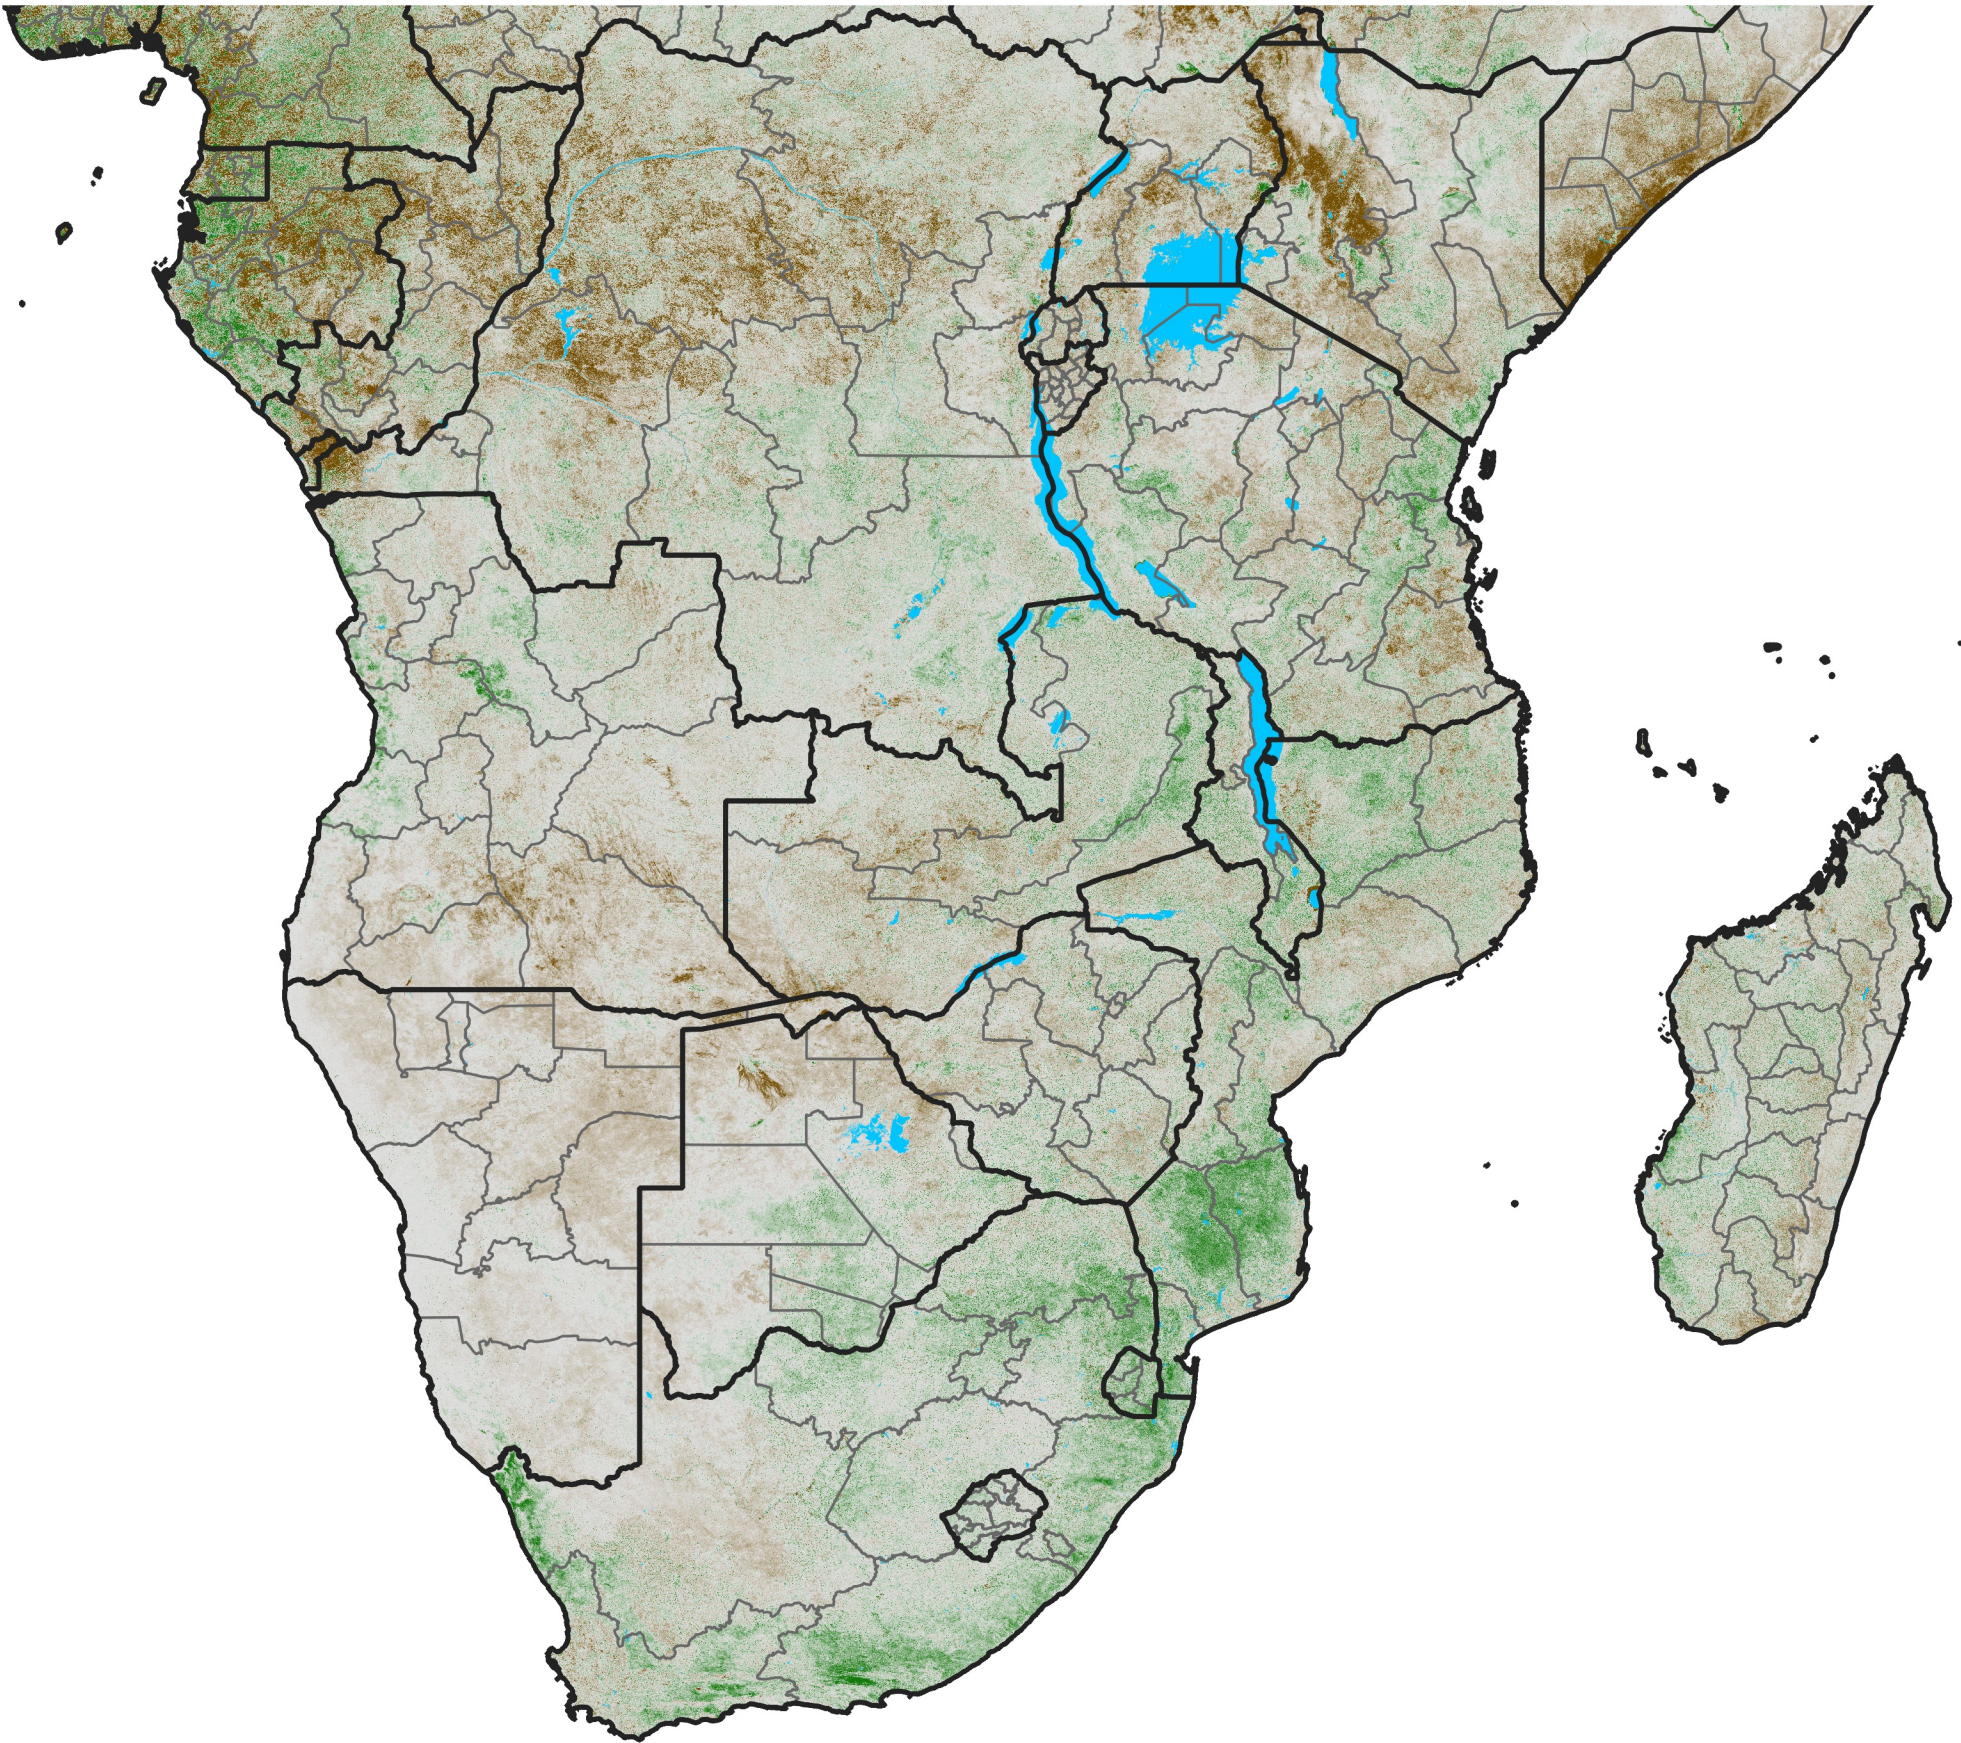

Southern Africa

NDVI Anomaly

2023 minus Mean (2012 - 2021)

Period 44 / Aug 01 - 10, 2023

NDVI Anomaly

< -0.3 -0.2 -0.1 -0.05 0.05 0.1 0.2 >0.3

Negative

No Difference