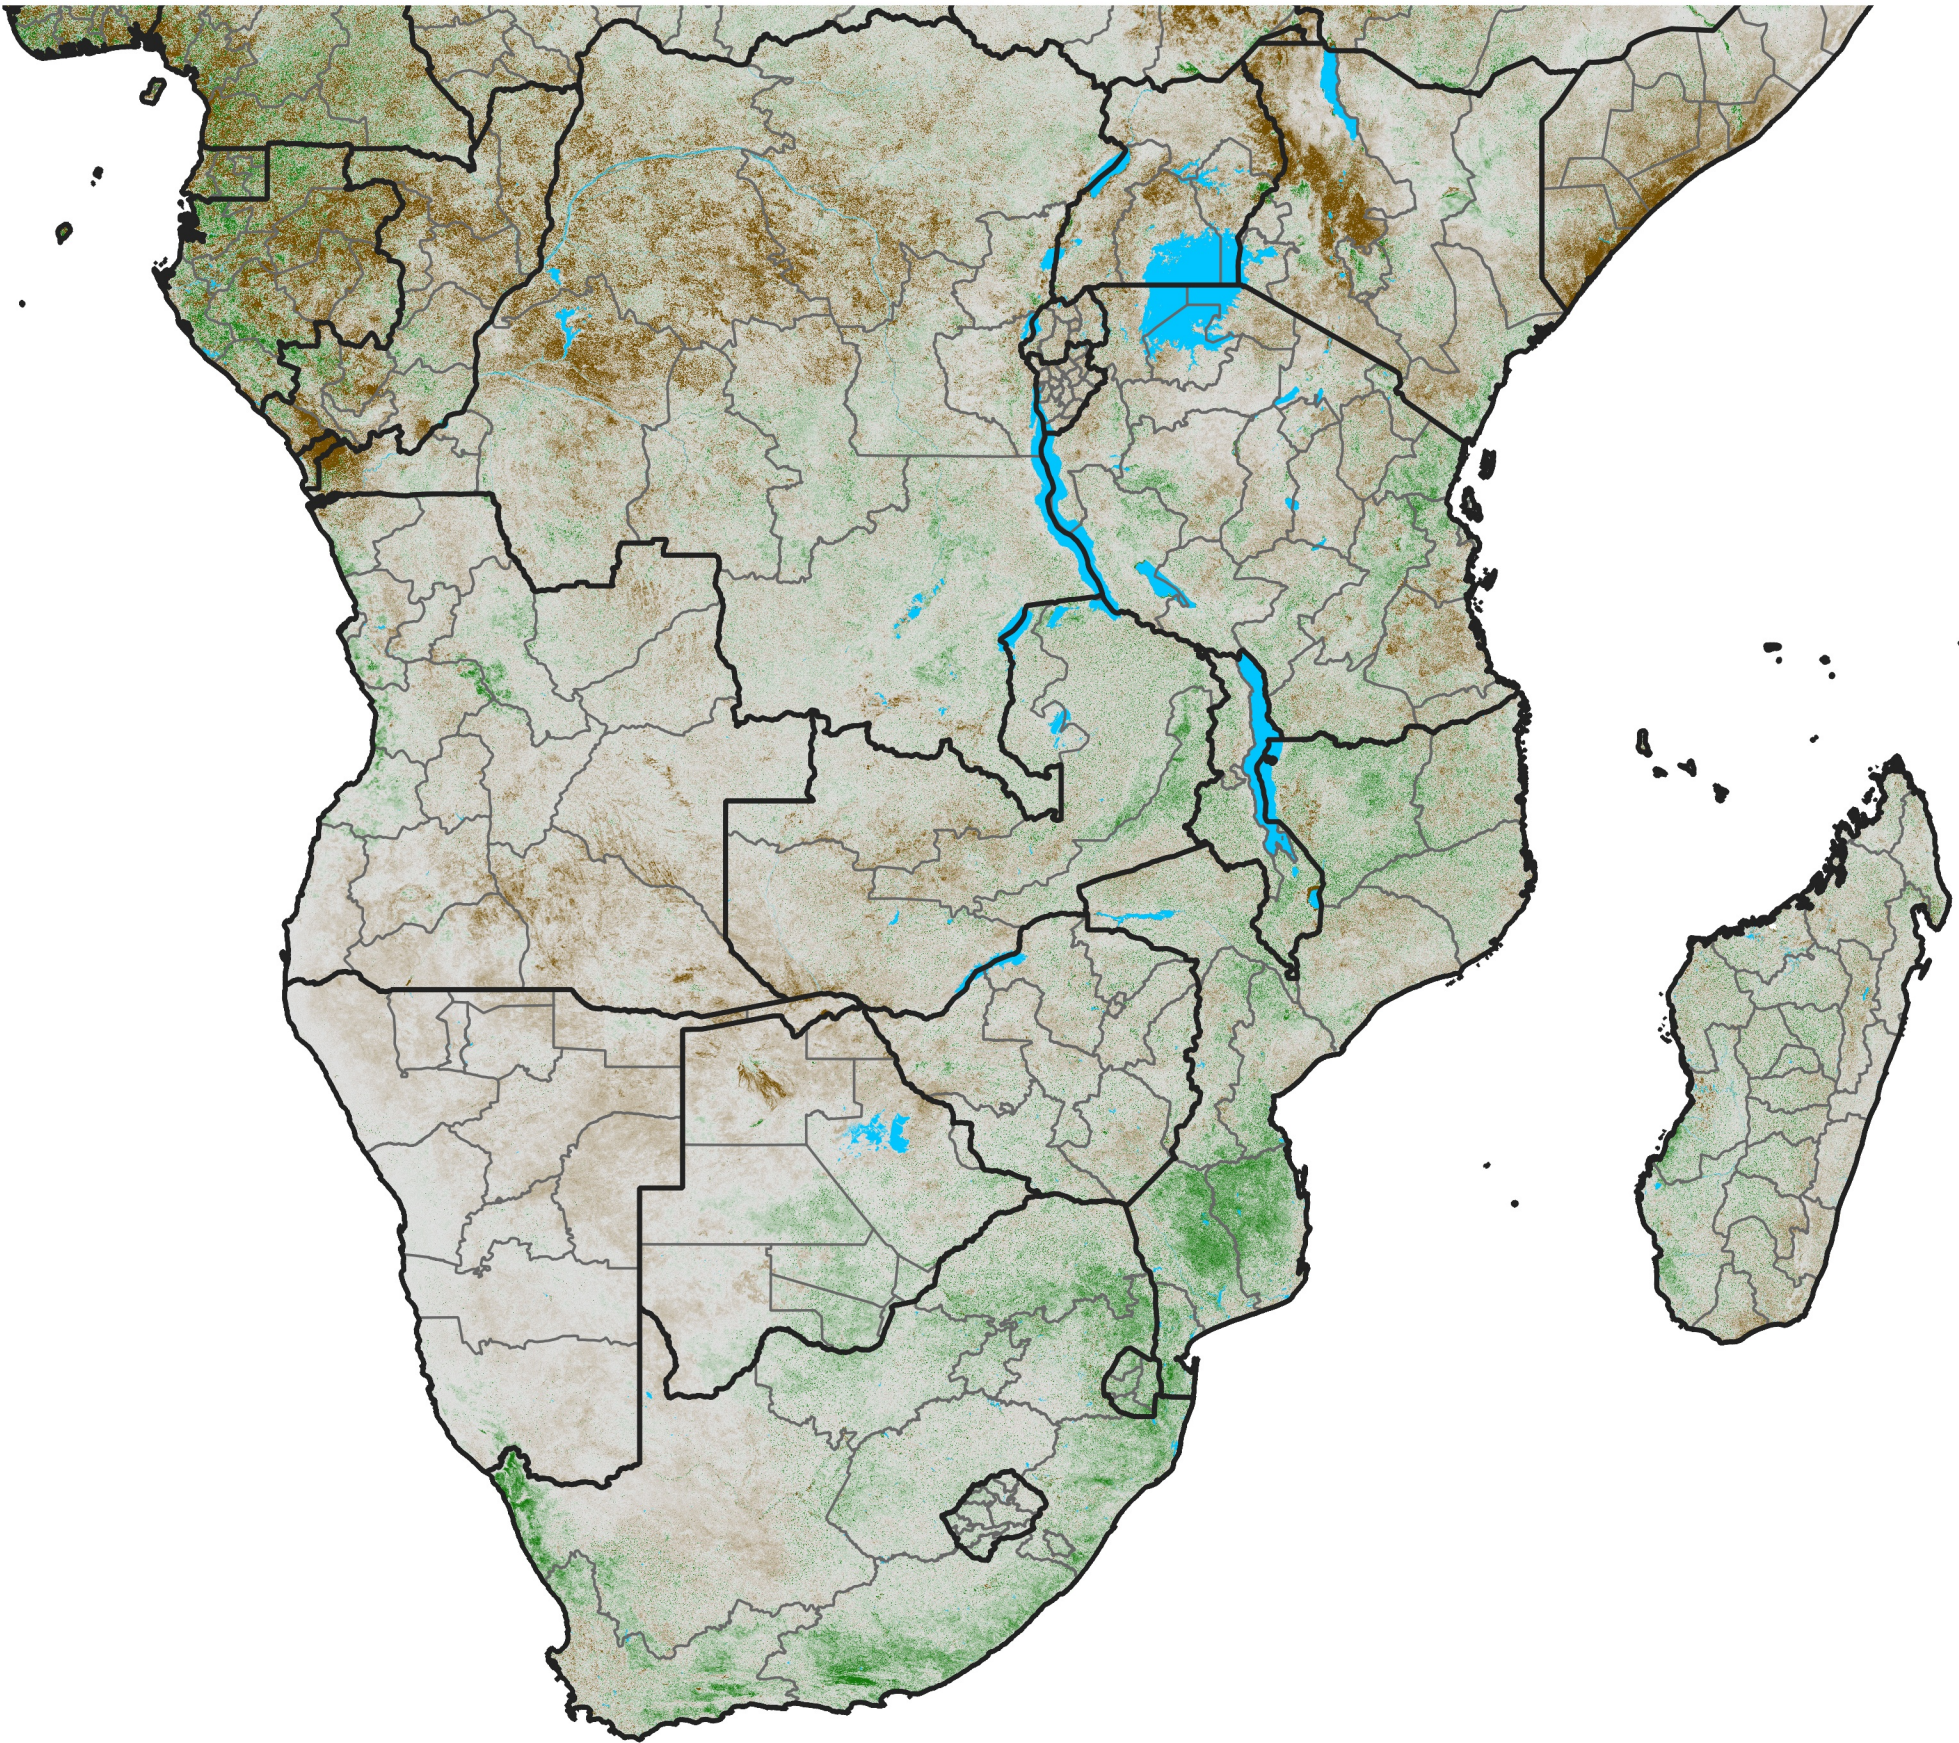

# Southern Africa

## NDVI Anomaly

2023 minus Mean (2012 - 2021)

Period 45 / Aug 06 - 15, 2023

### NDVI Anomaly

< -0.3   -0.2   -0.1   -0.05   0.05   0.1   0.2   >0.3

Negative

No Difference

Positive