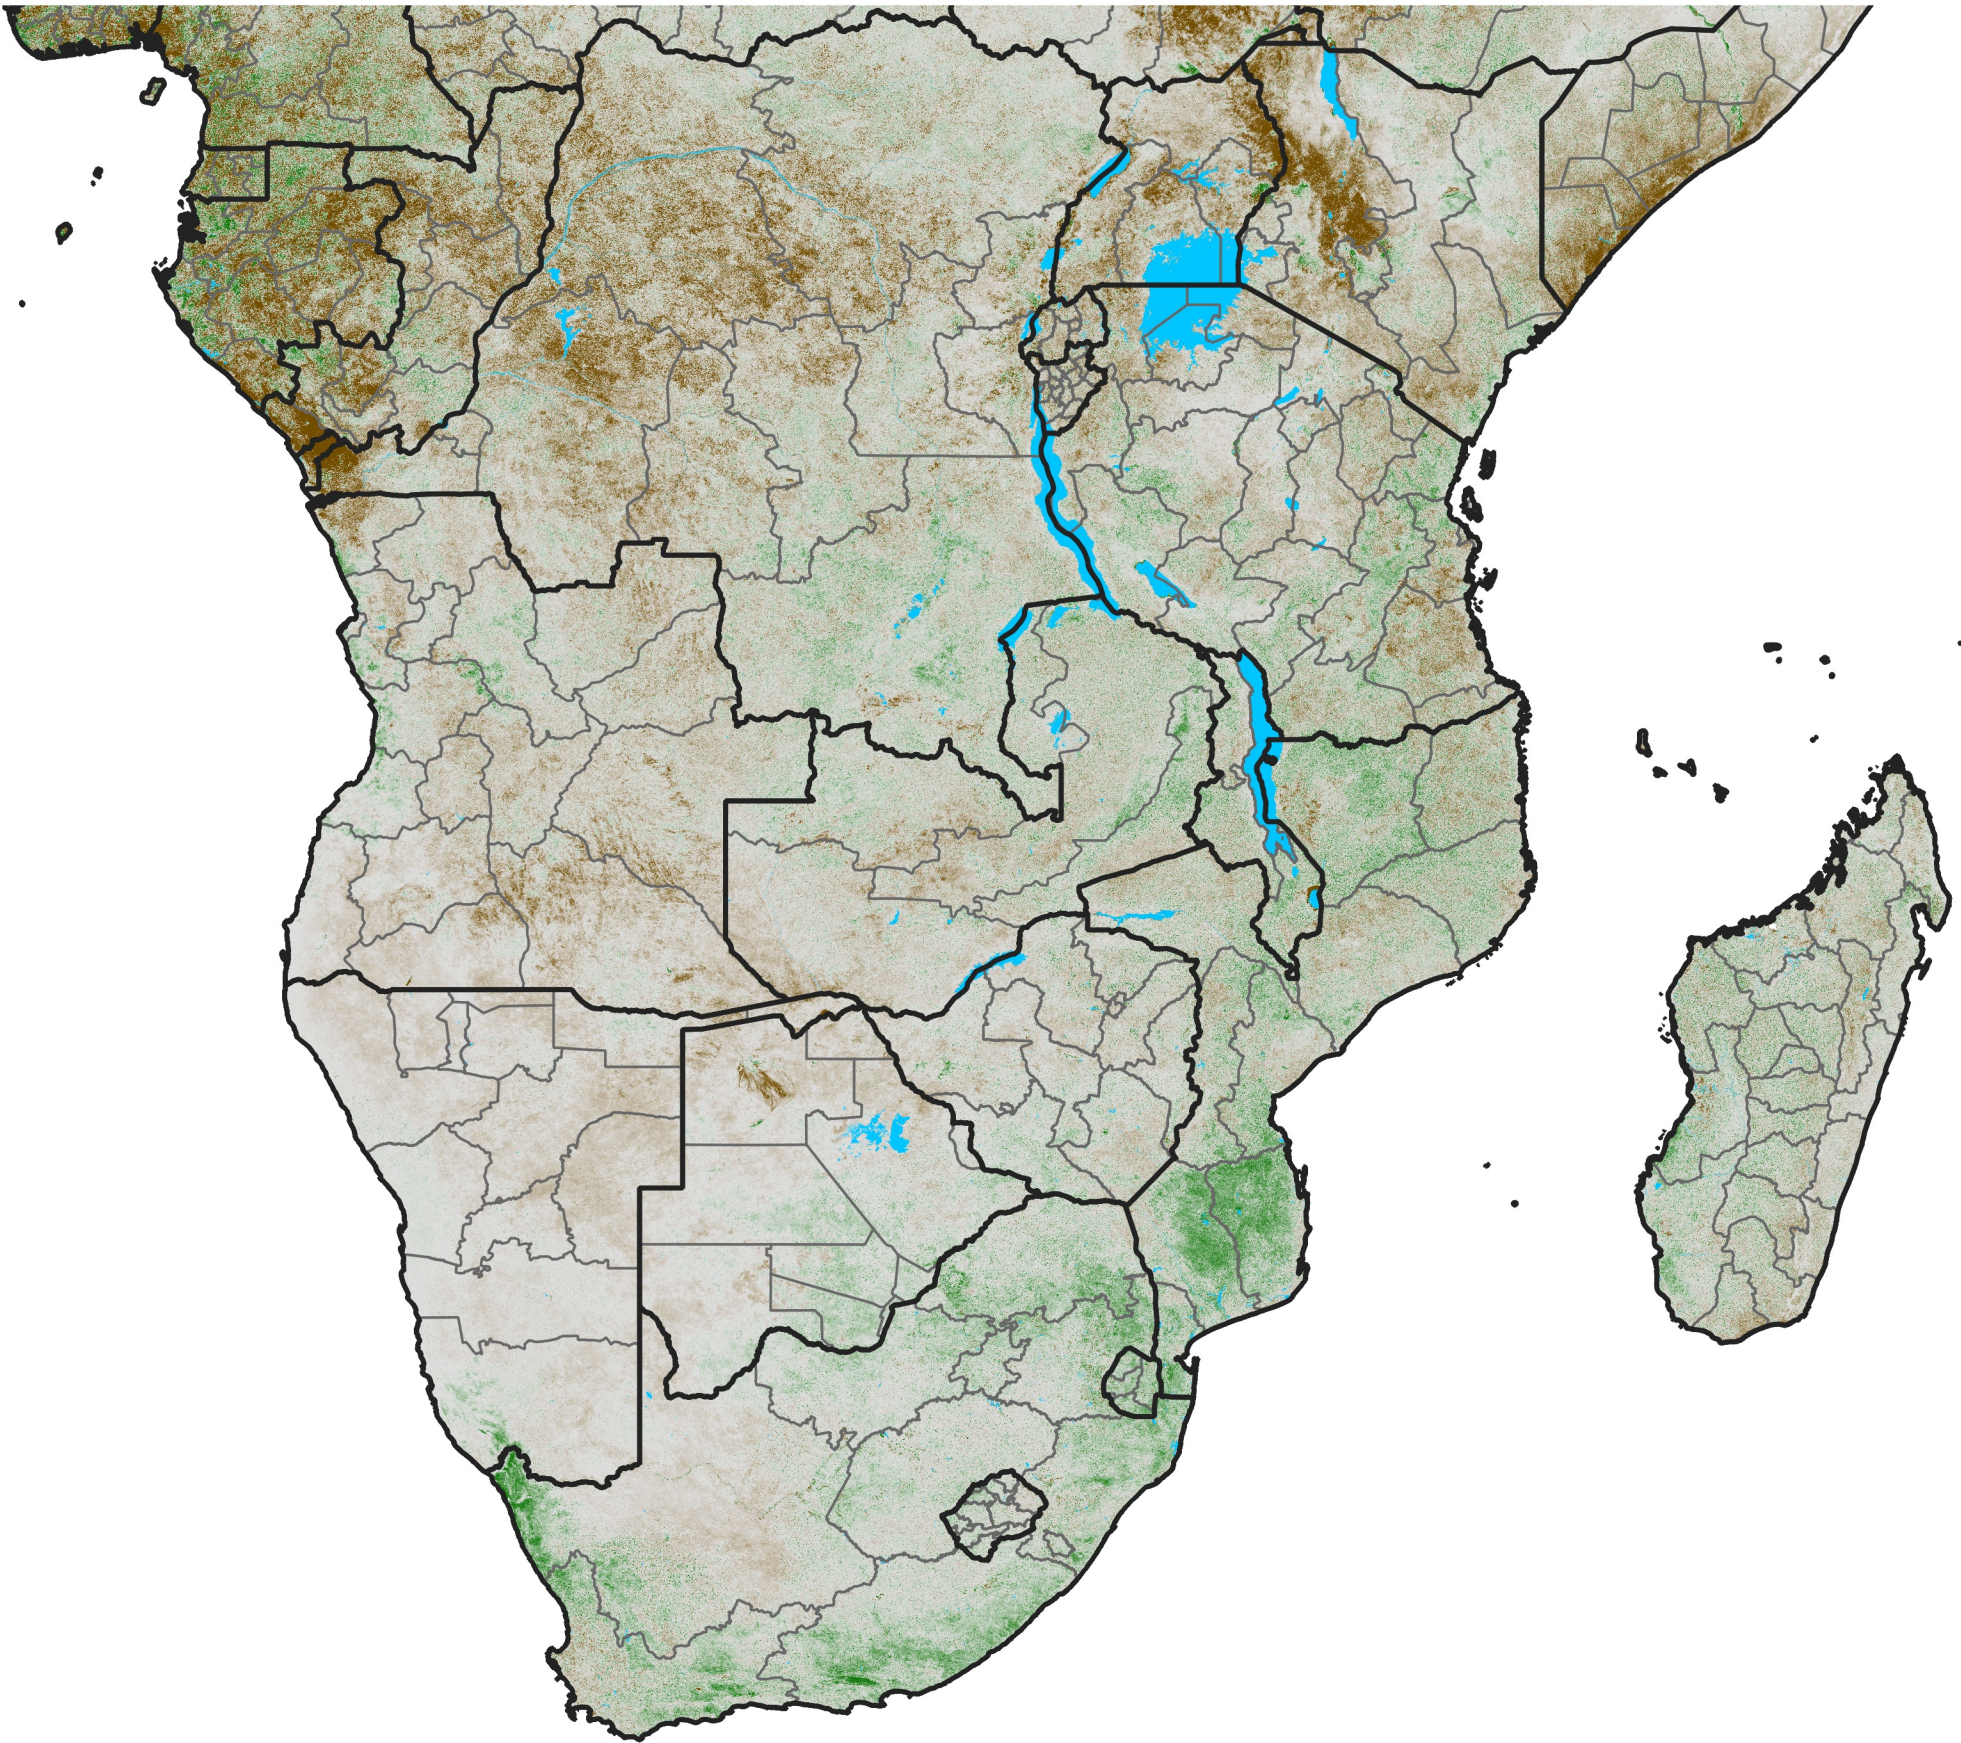

Southern Africa

NDVI Anomaly

2023 minus Mean (2012 - 2021)

Period 48 / Aug 21 - 31, 2023

NDVI Anomaly

< -0.3 -0.2 -0.1 -0.05 0.05 0.1 0.2 >0.3

Negative

No Difference