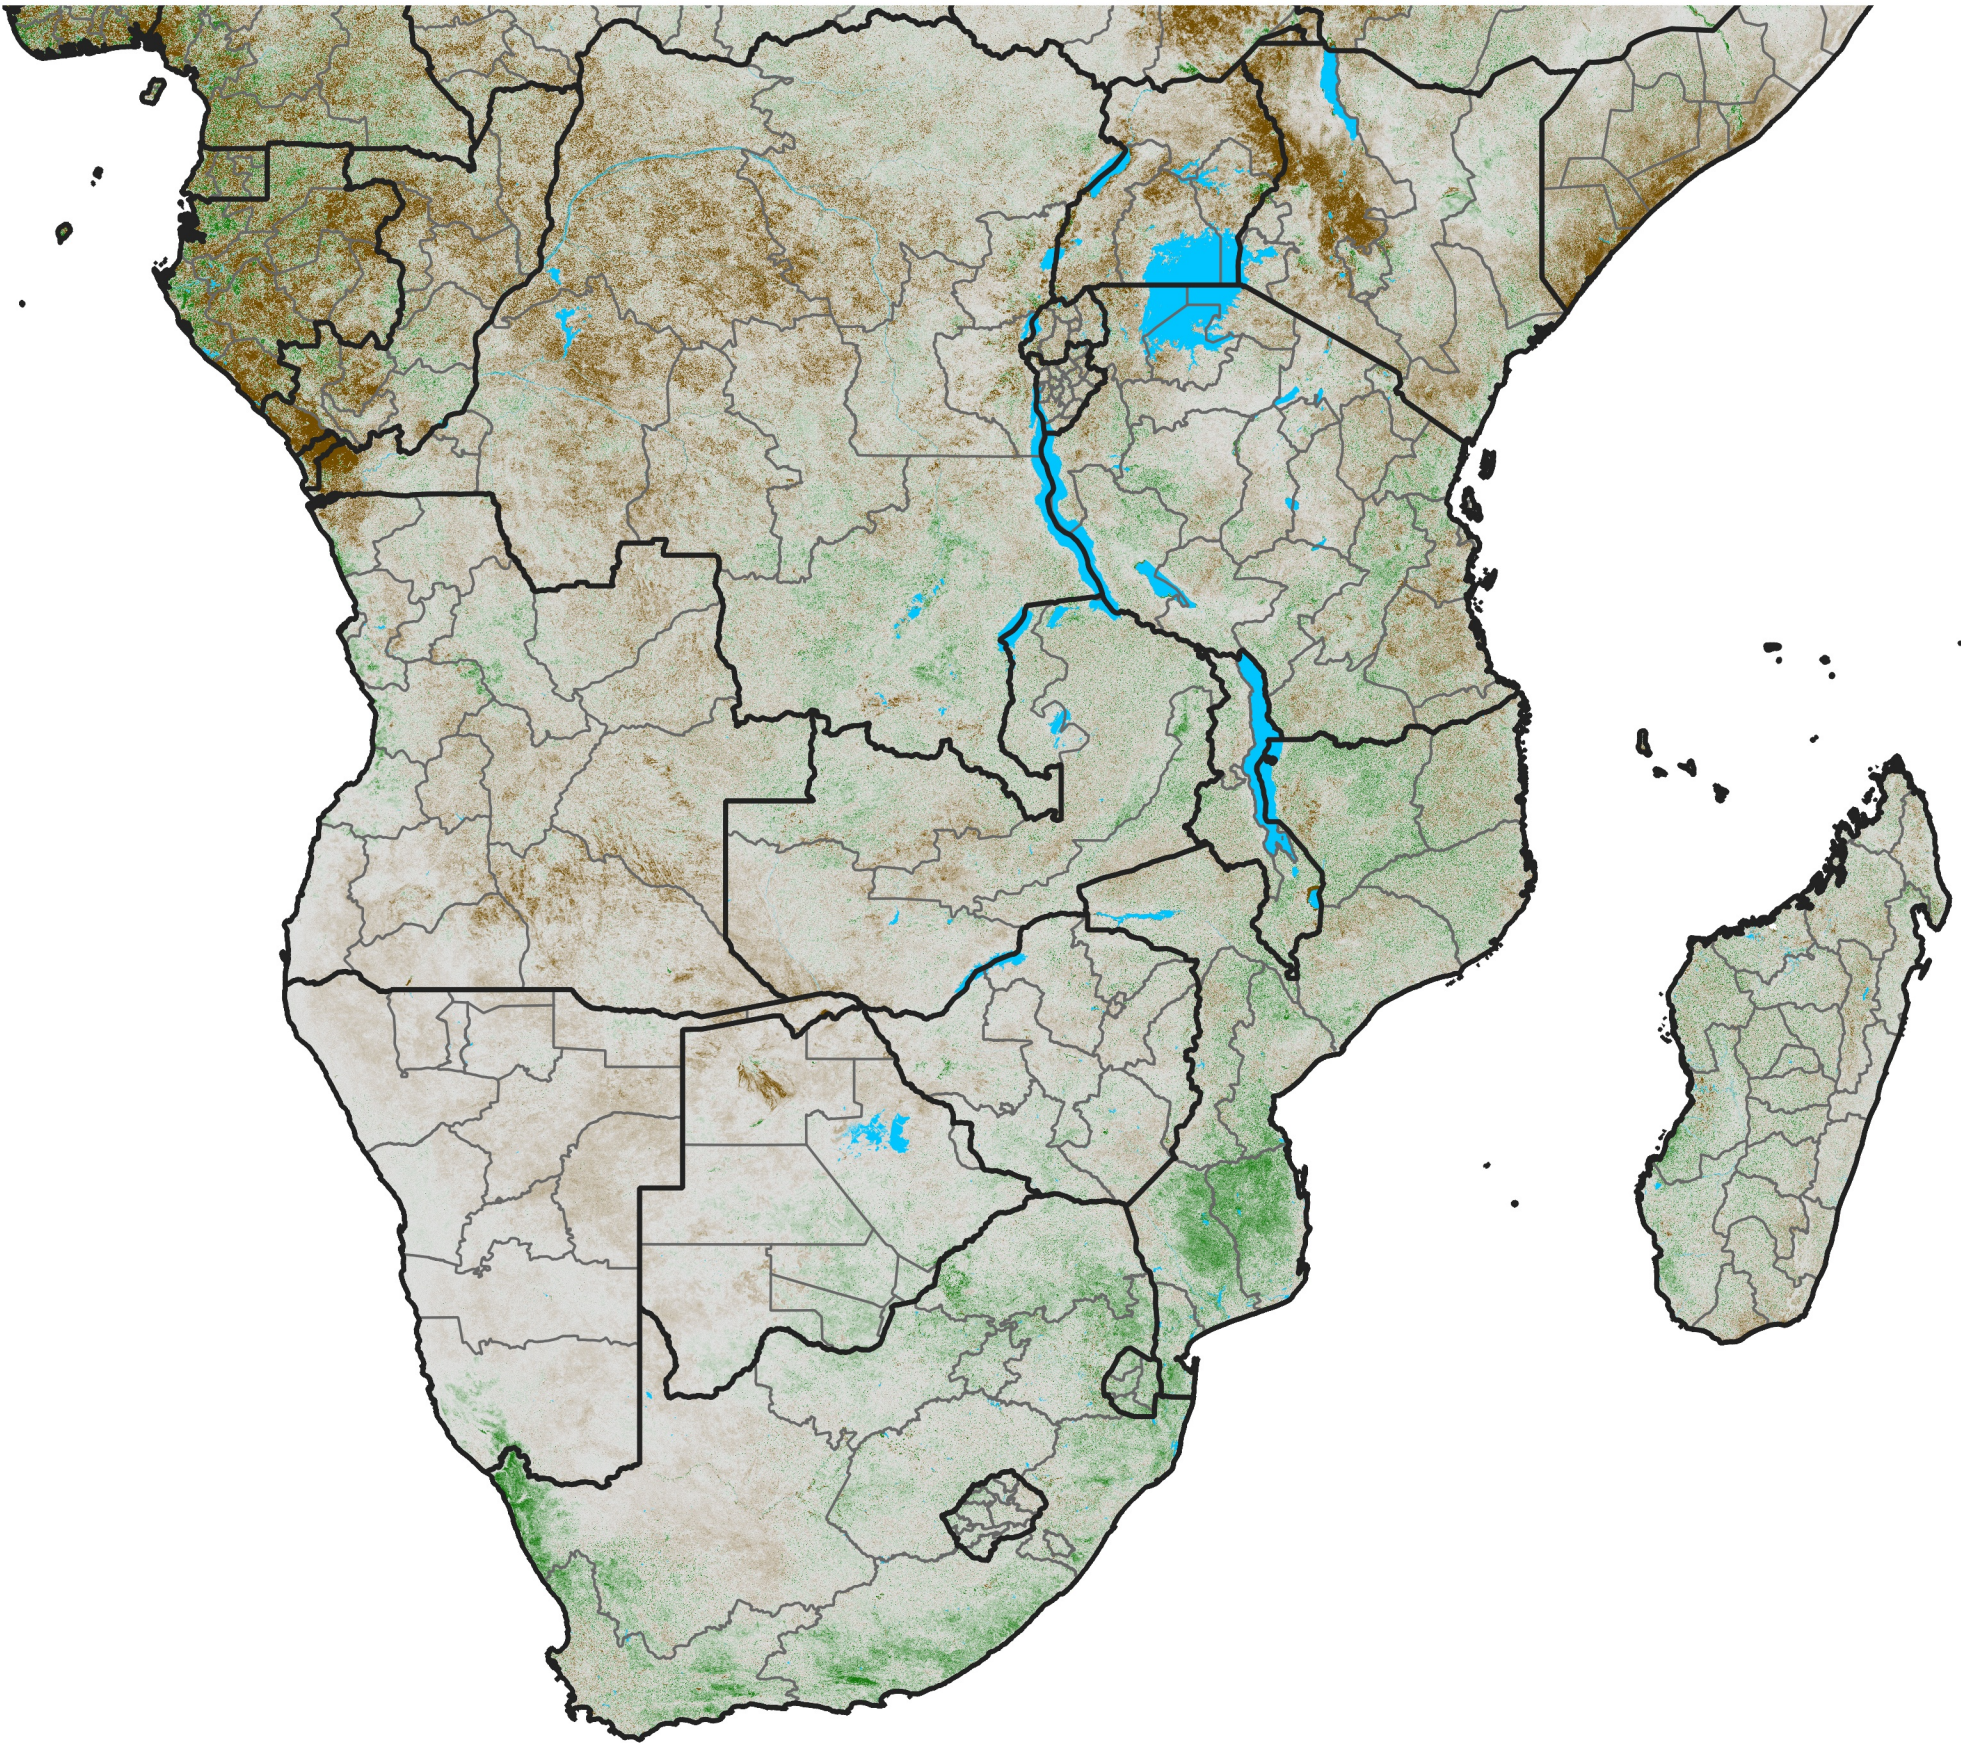

Southern Africa

NDVI Anomaly

2023 minus Mean (2012 - 2021)

Period 49 / Aug 26 - Sep 05, 2023

NDVI Anomaly

< -0.3 -0.2 -0.1 -0.05 0.05 0.1 0.2 > 0.3

Negative

No Difference