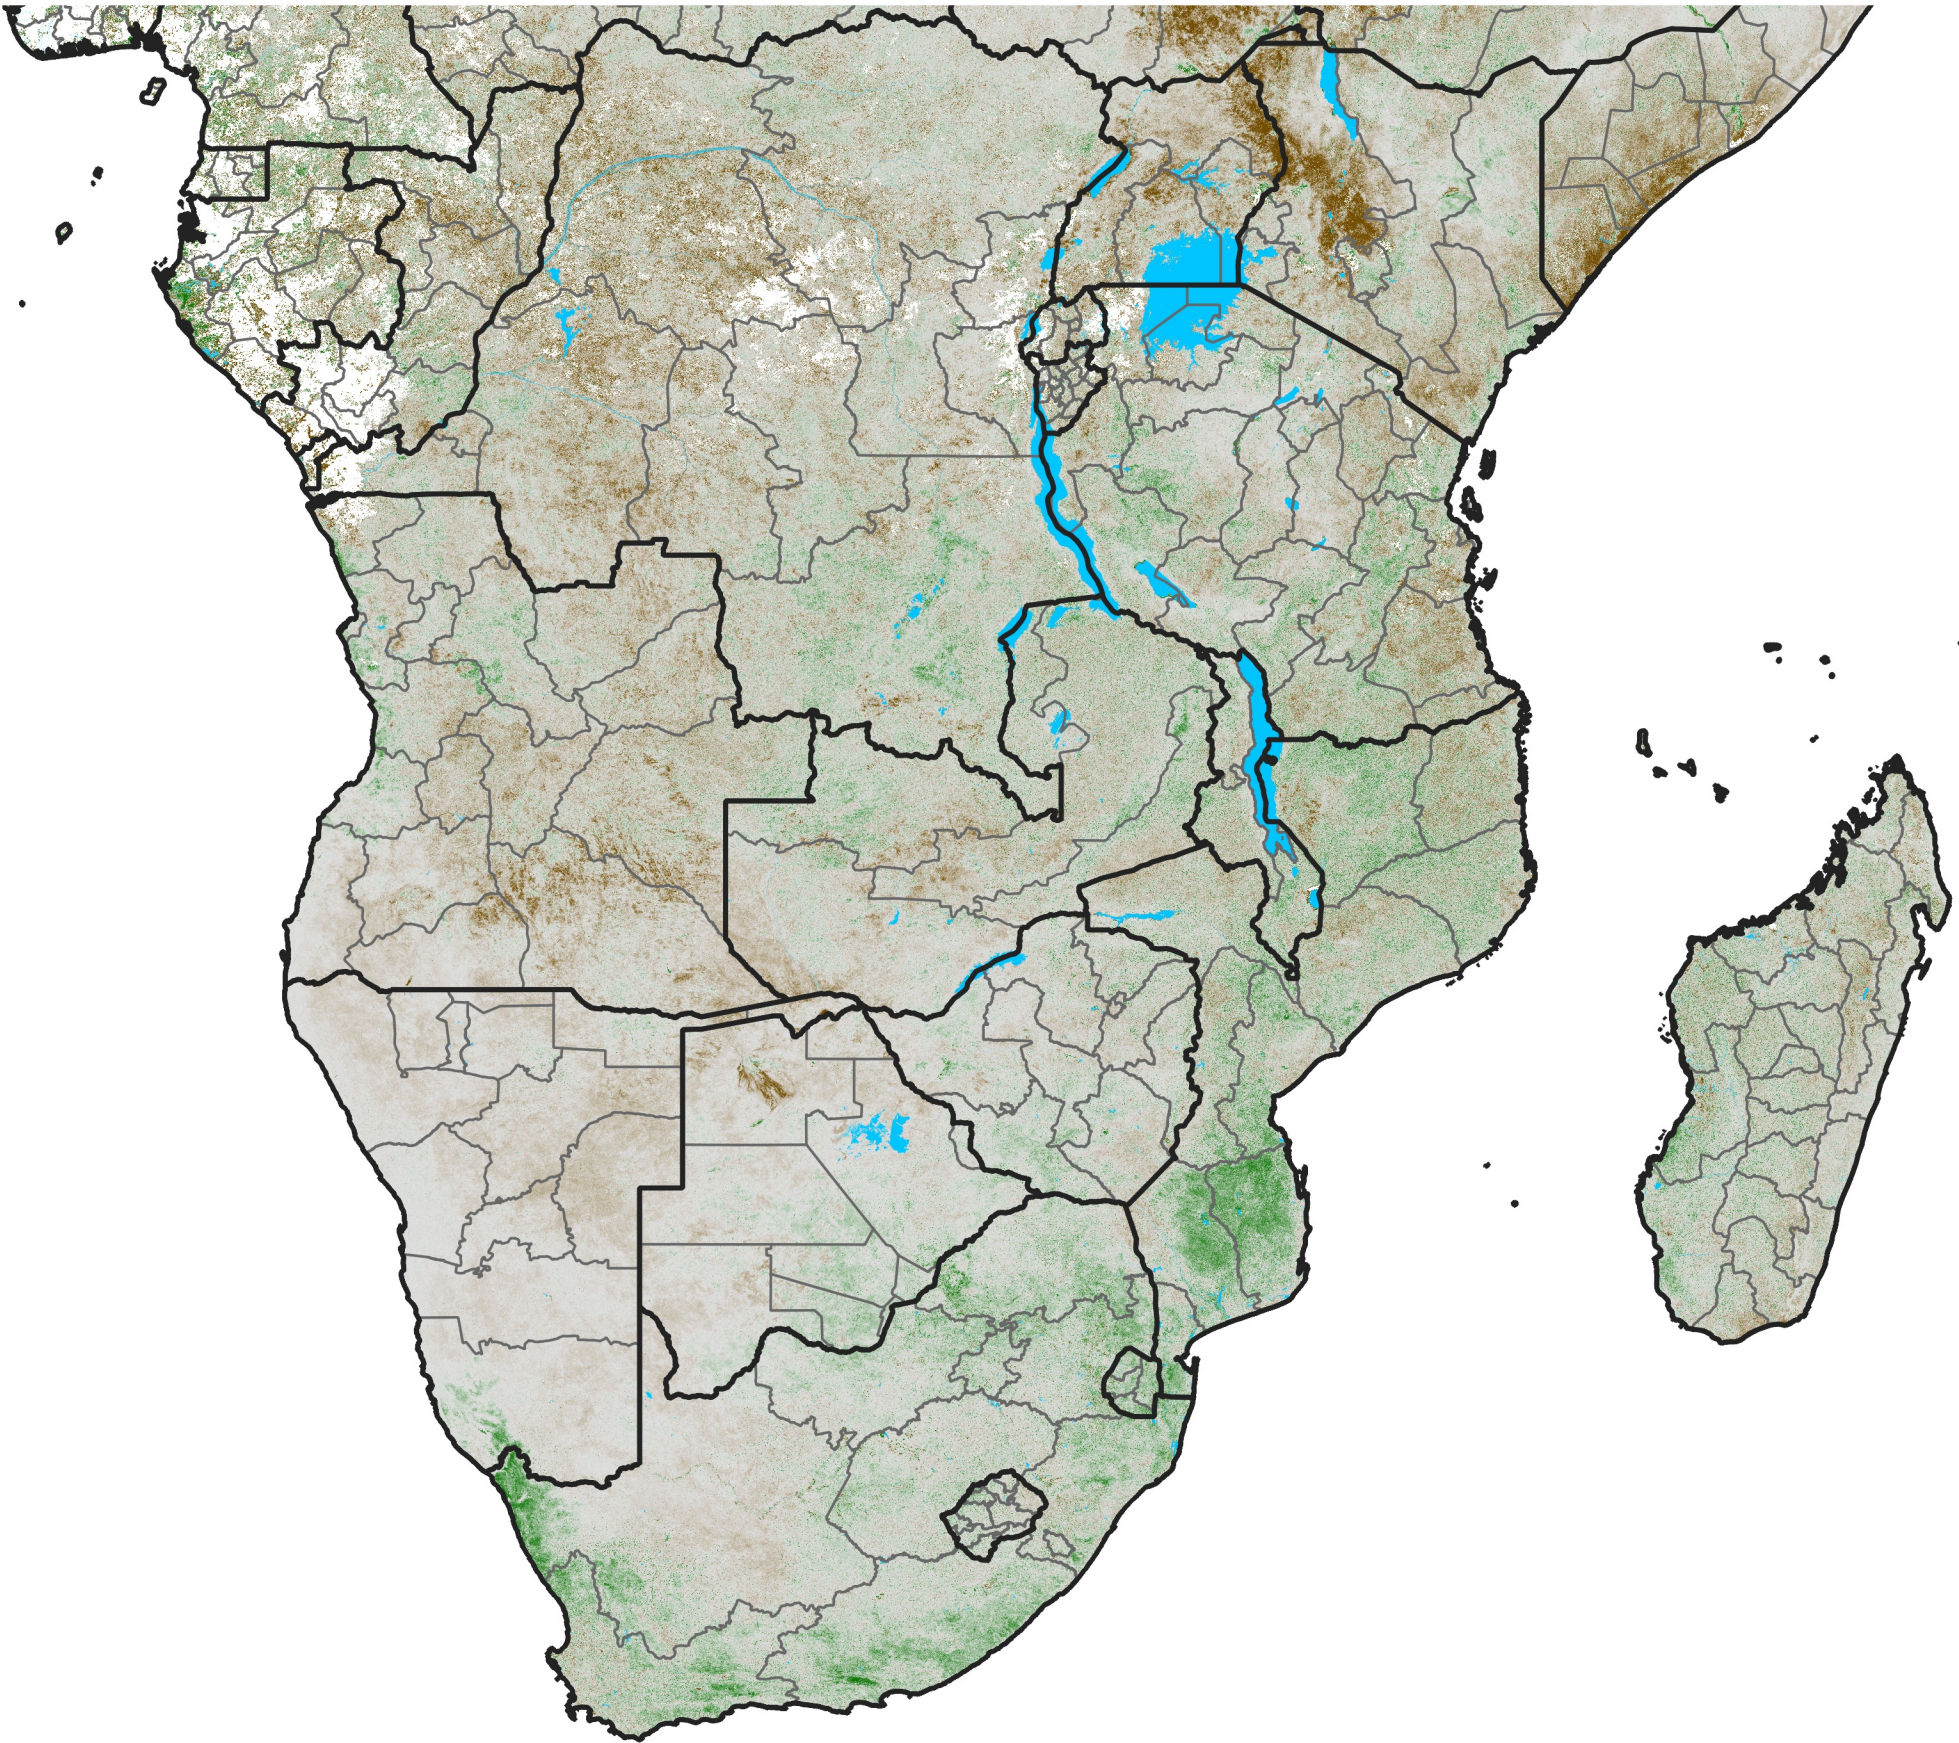

Southern Africa

NDVI Anomaly

2023 minus Mean (2012 - 2021)

Period 50 / Sep 01 - 10, 2023

NDVI Anomaly

< -0.3 -0.2 -0.1 -0.05 0.05 0.1 0.2 >0.3

Negative

No Difference