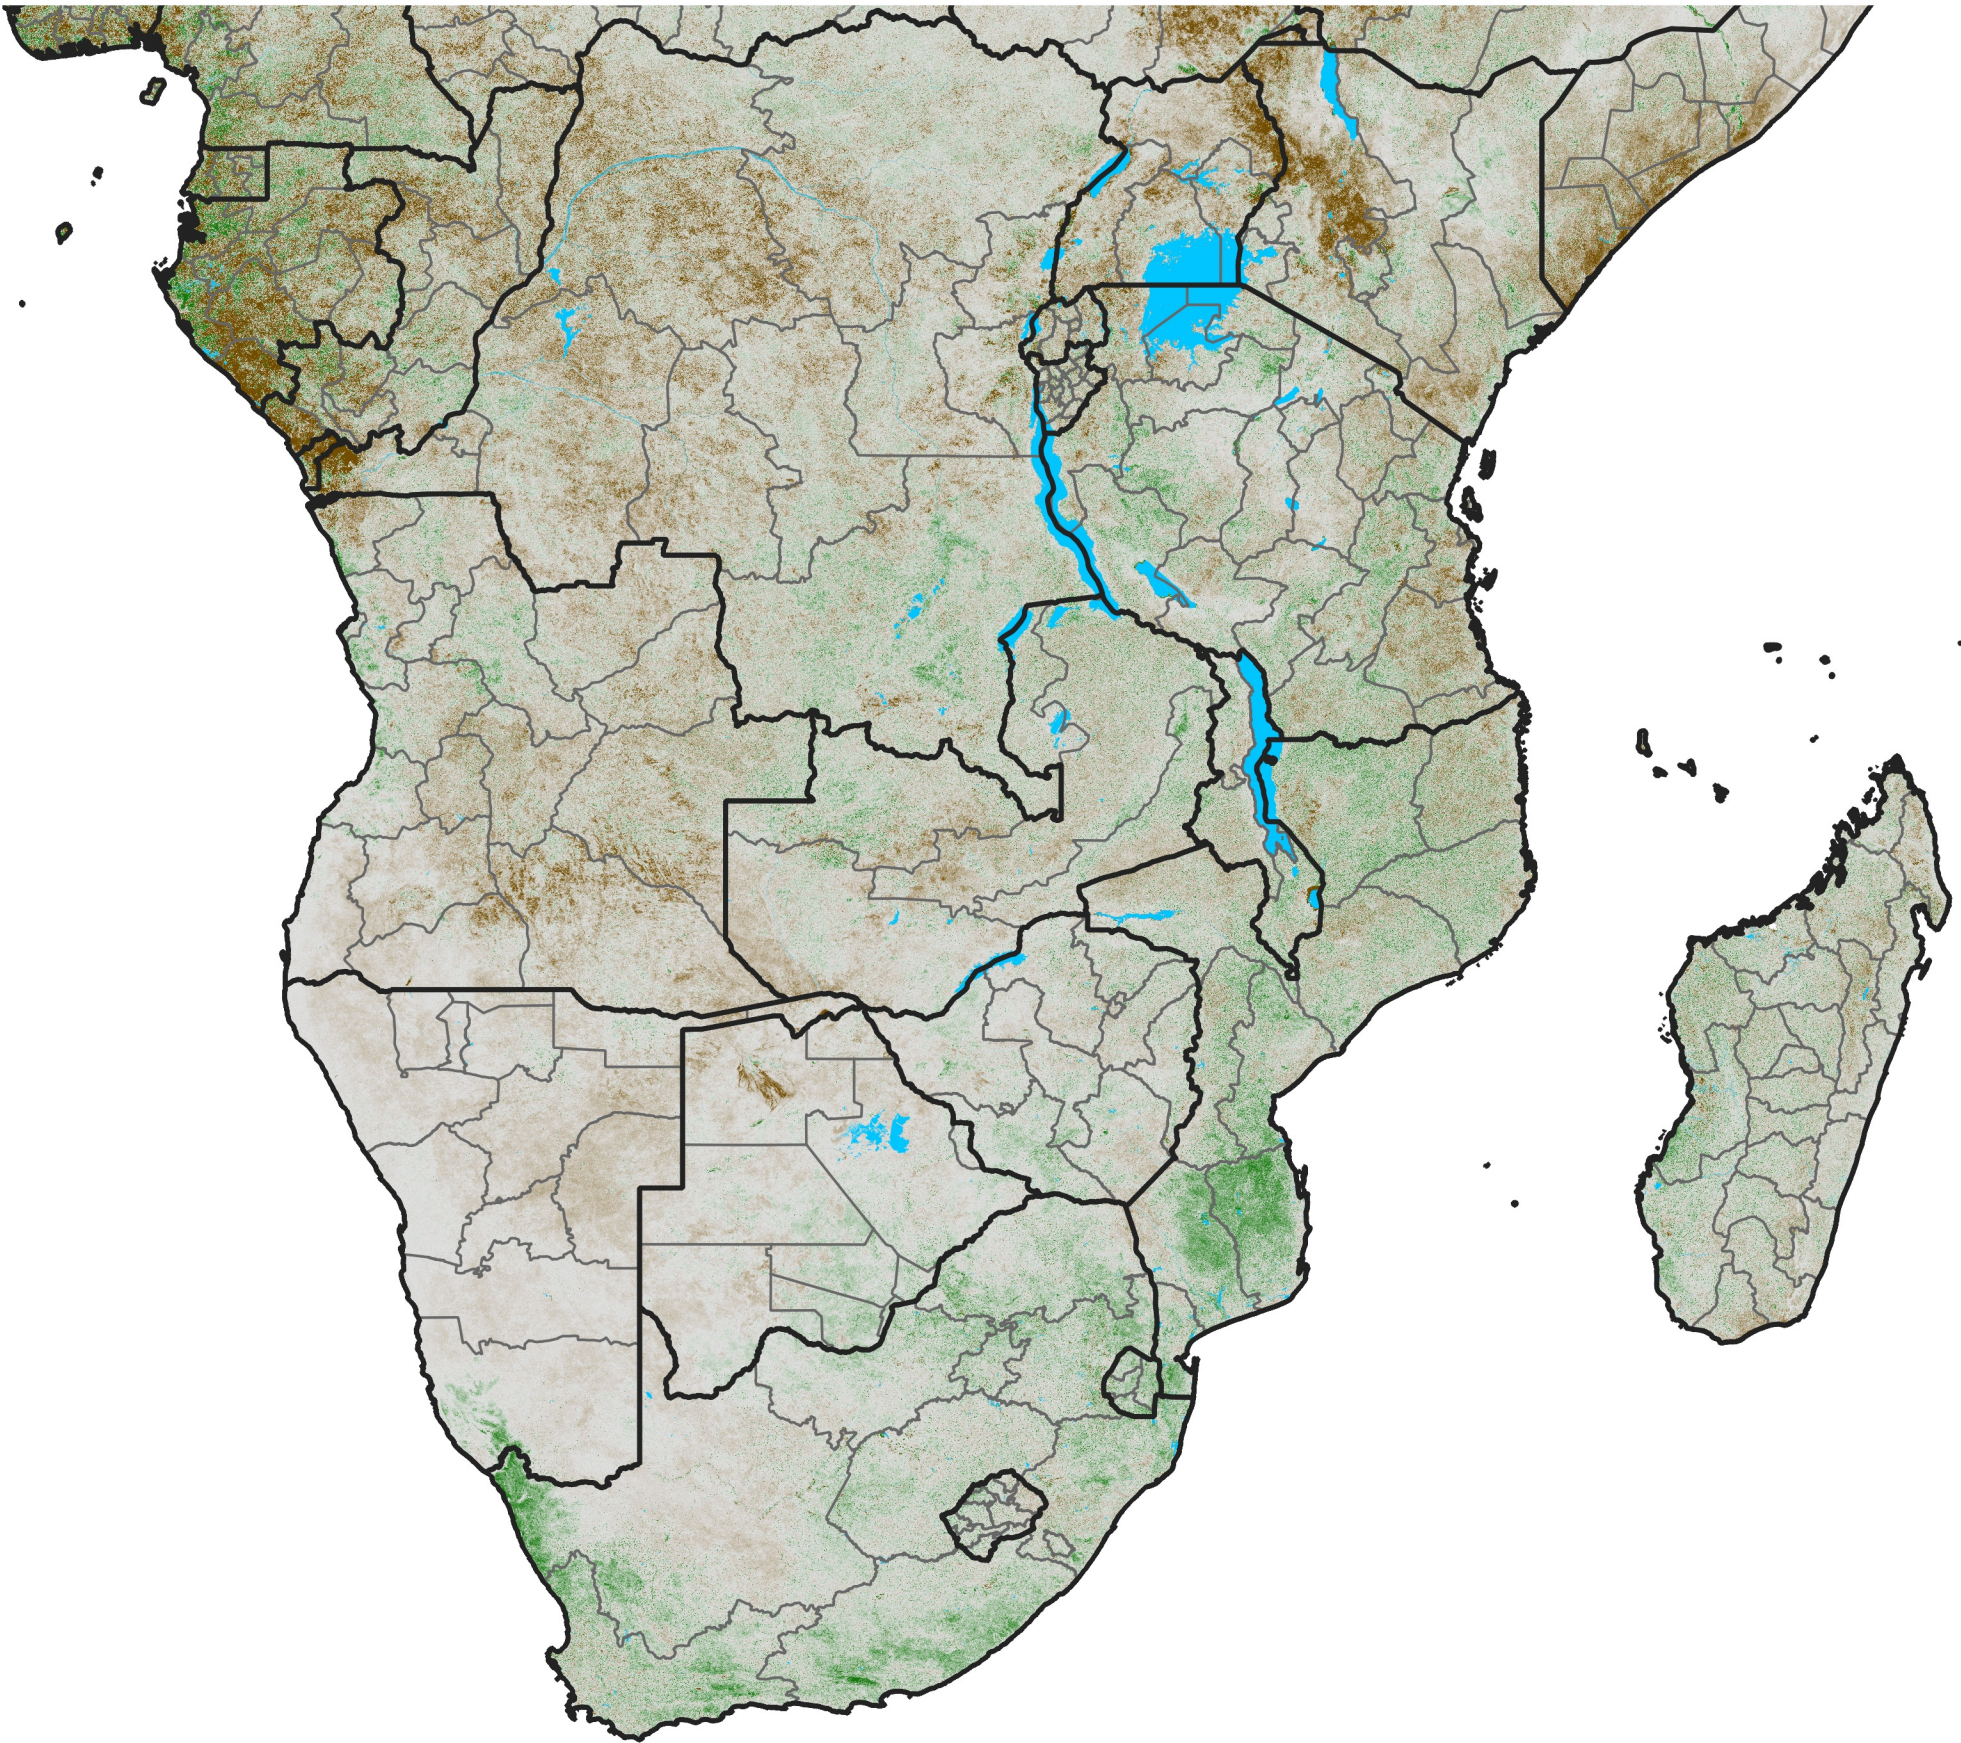

Southern Africa

NDVI Anomaly

2023 minus Mean (2012 - 2021)

Period 51 / Sep 06 - 15, 2023

NDVI Anomaly

< -0.3 -0.2 -0.1 -0.05 0.05 0.1 0.2 >0.3

Negative

No Difference