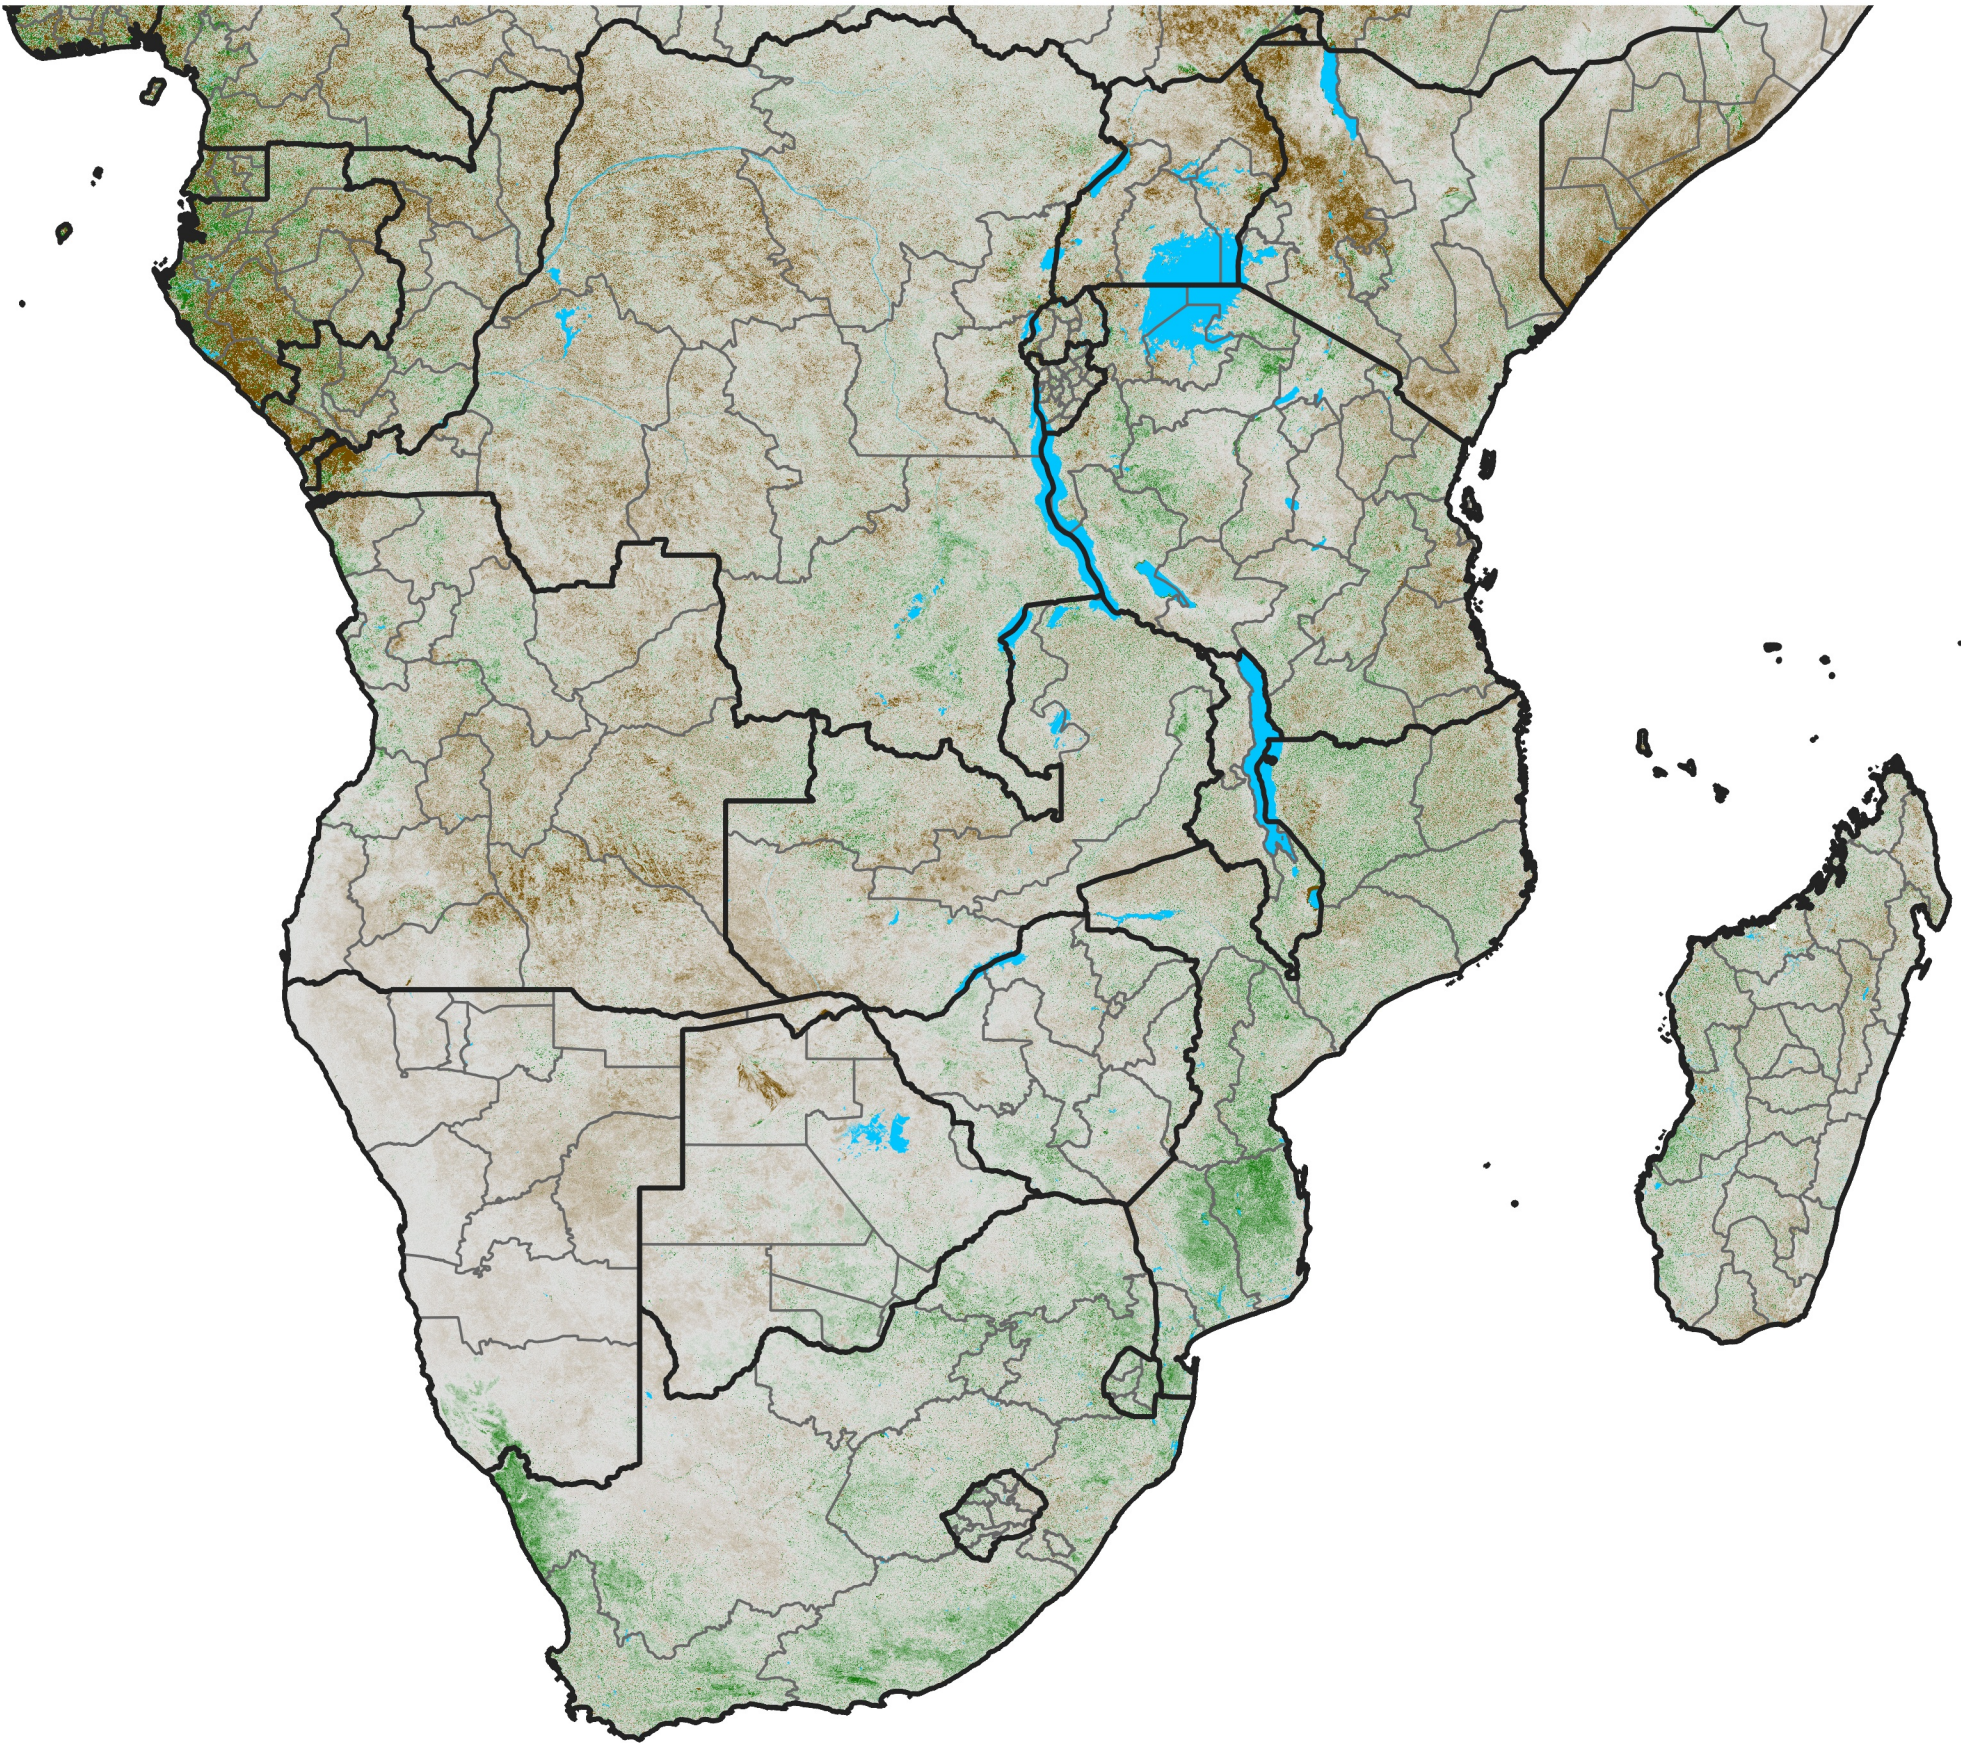

Southern Africa

NDVI Anomaly

2023 minus Mean (2012 - 2021)

Period 52 / Sep 11 - 20, 2023

NDVI Anomaly

< -0.3 -0.2 -0.1 -0.05 0.05 0.1 0.2 >0.3

Negative

No Difference