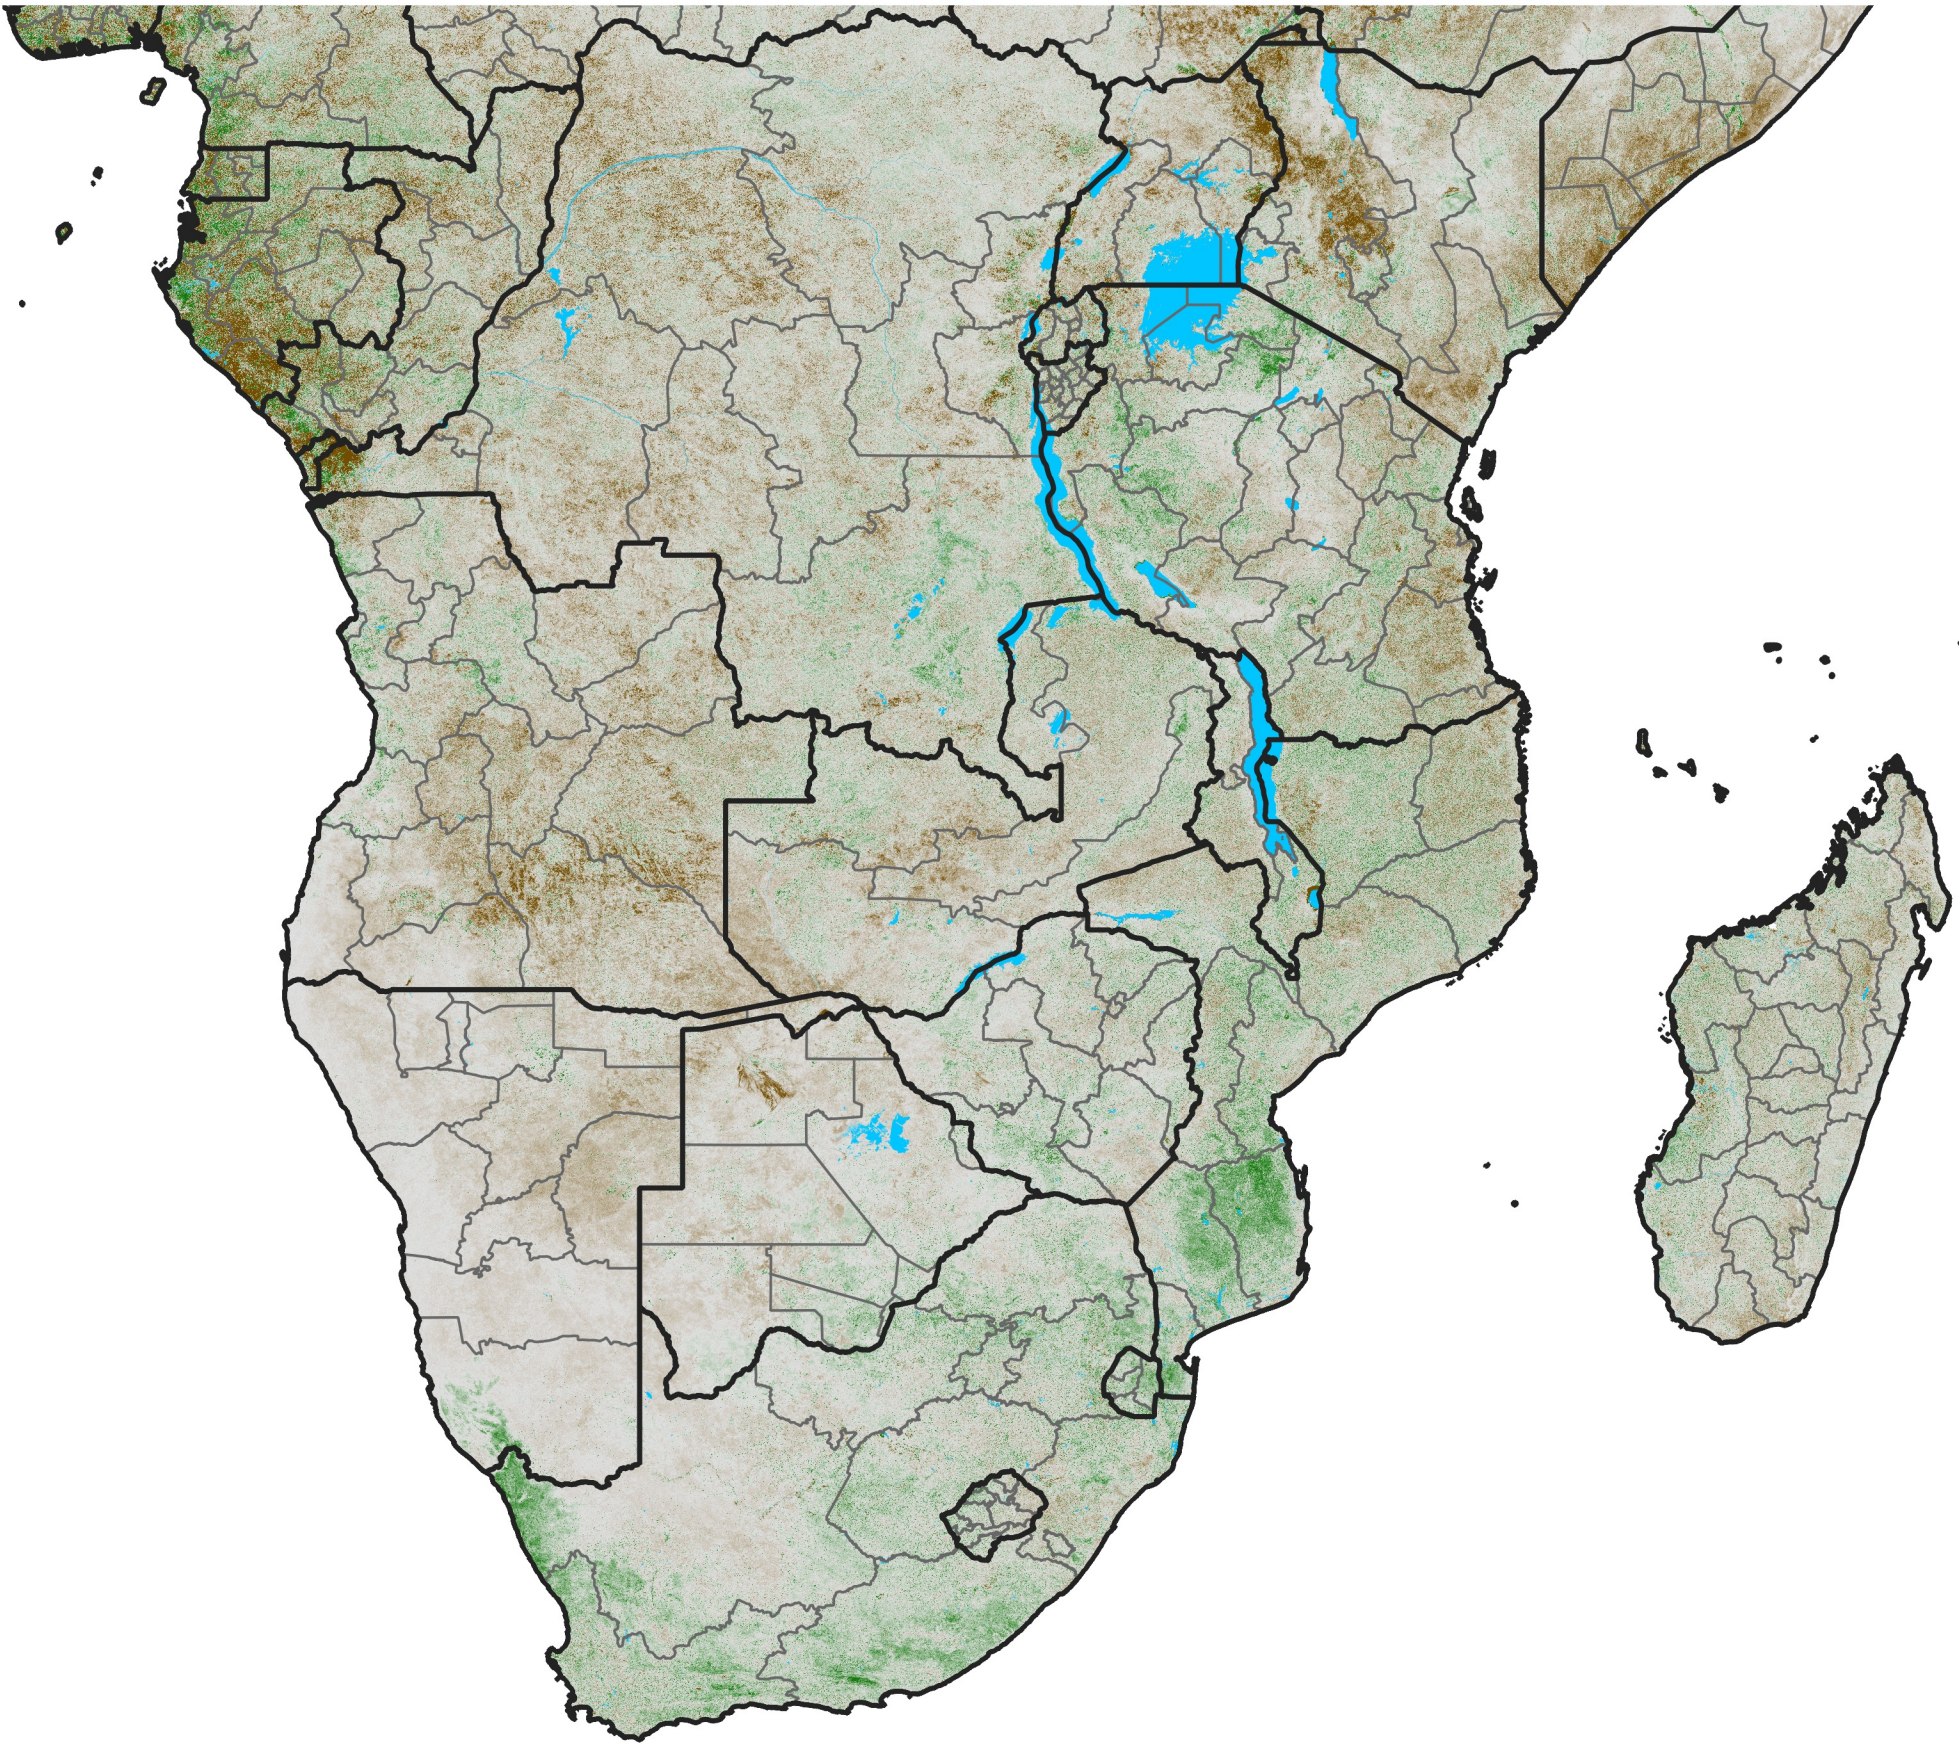

Southern Africa

NDVI Anomaly

2023 minus Mean (2012 - 2021)

Period 53 / Sep 16 - 25, 2023

NDVI Anomaly

< -0.3 -0.2 -0.1 -0.05 0.05 0.1 0.2 >0.3

Negative

No Difference