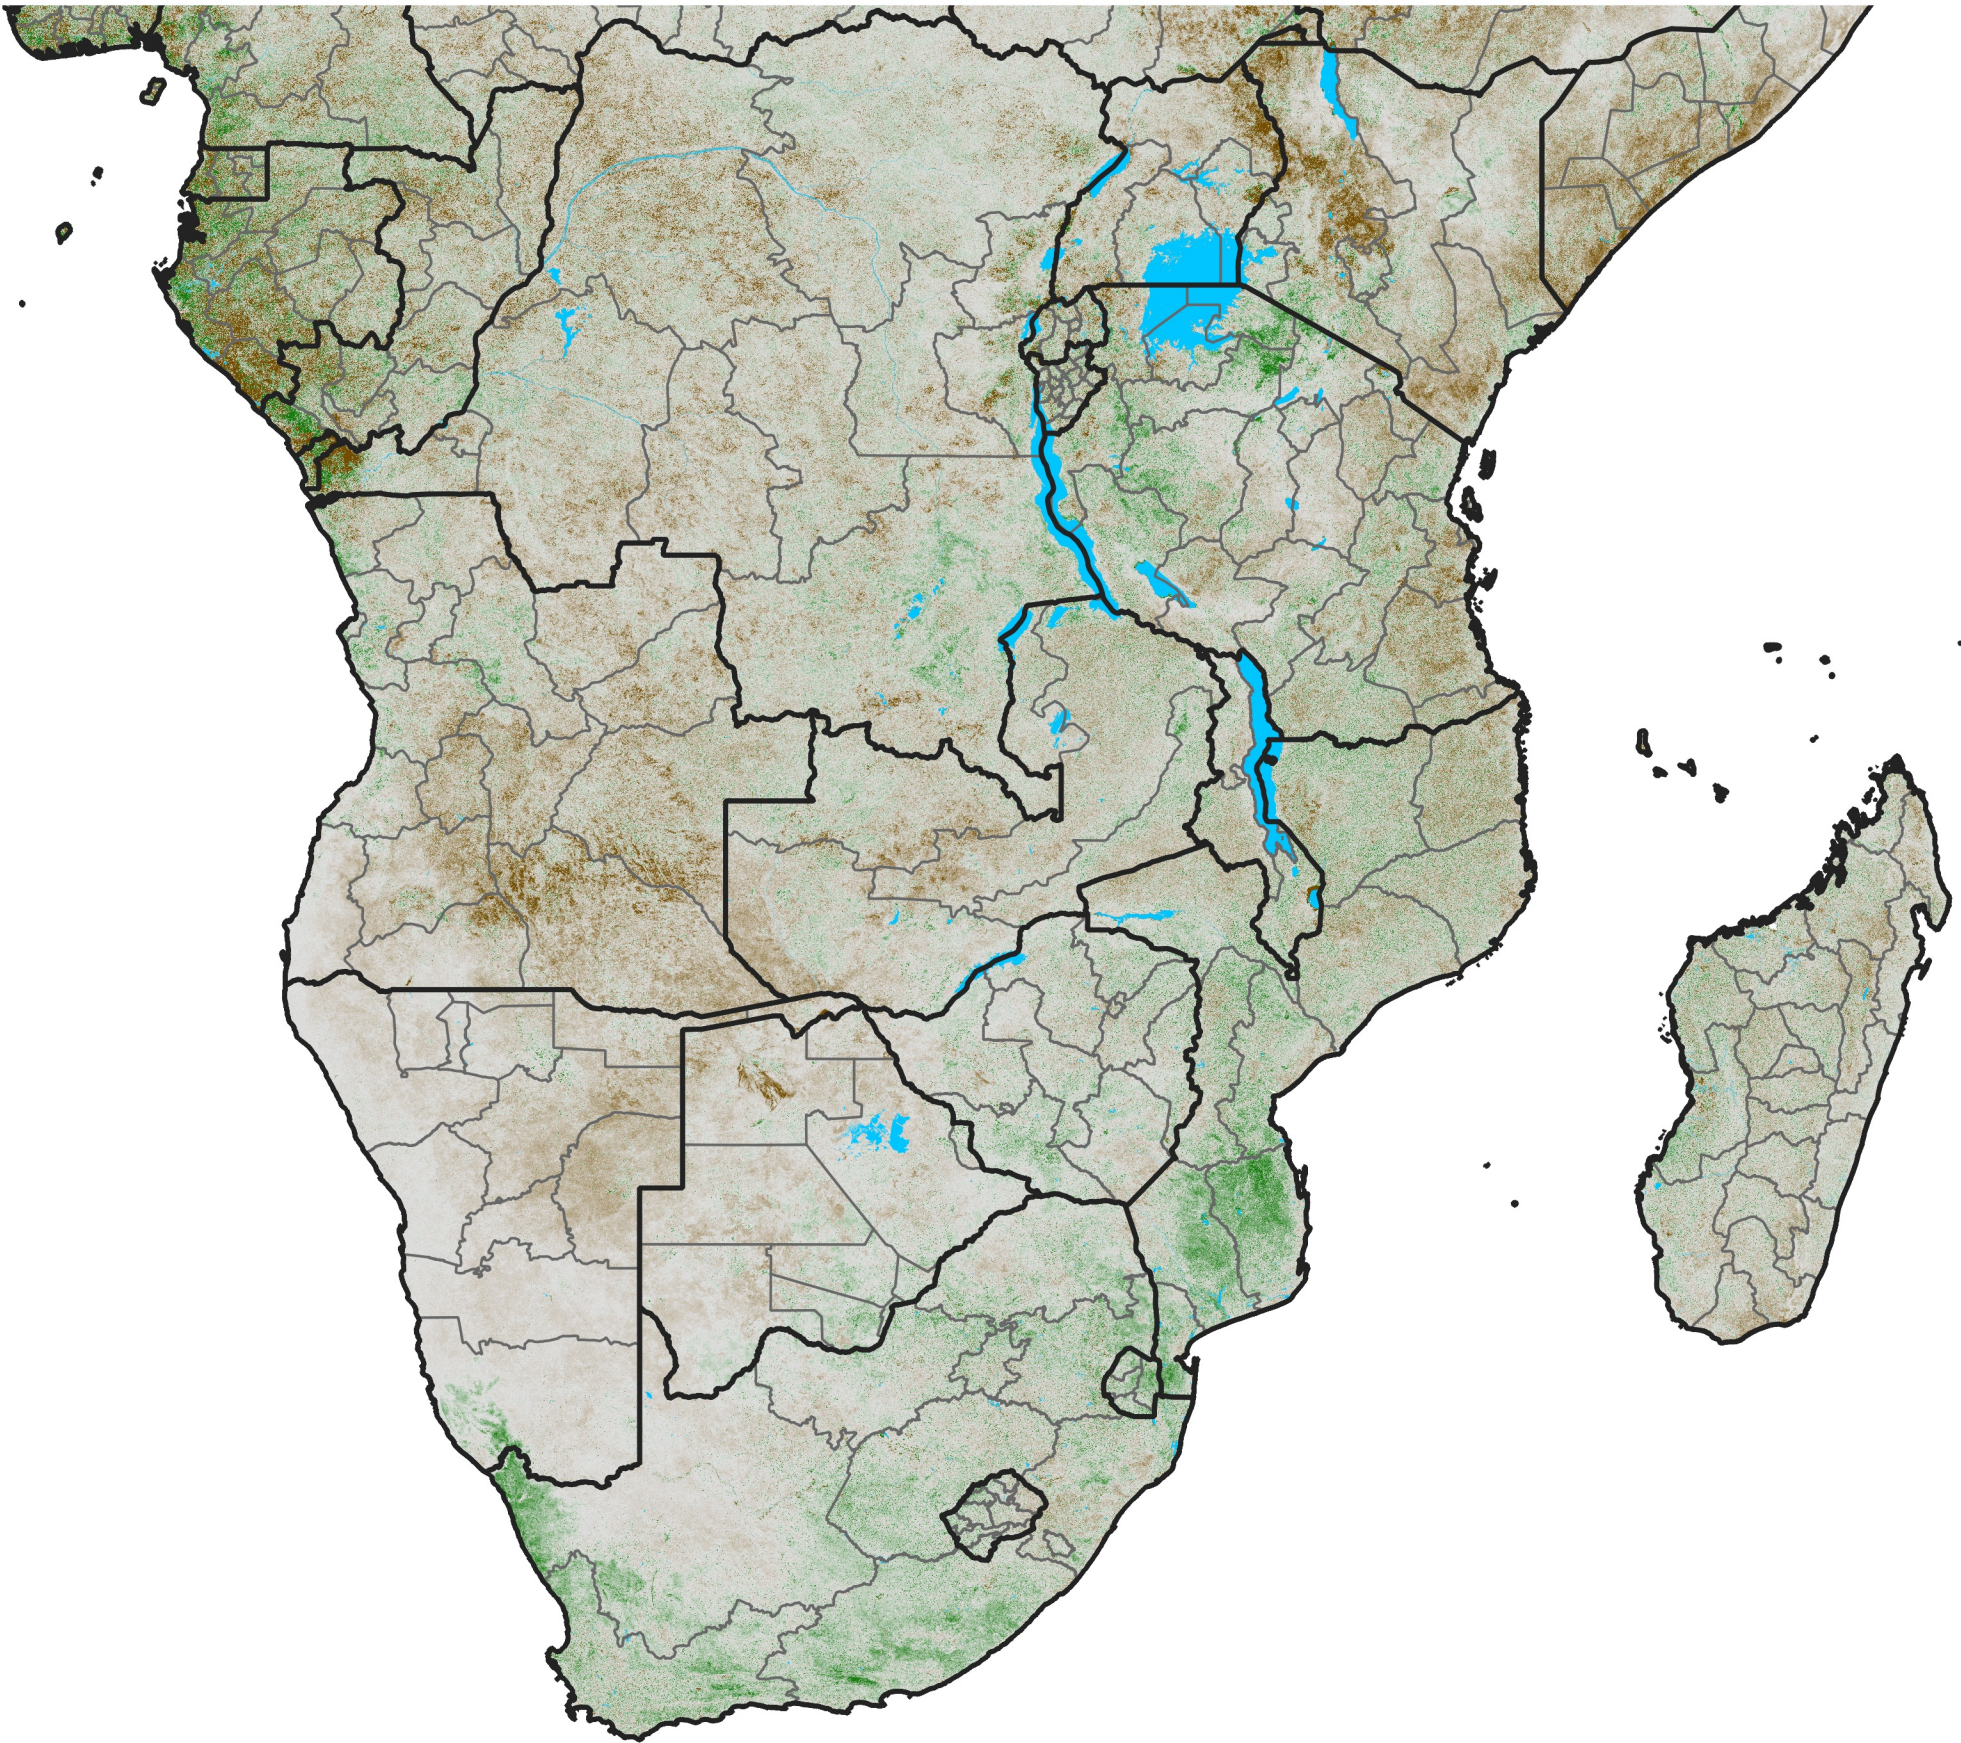

Southern Africa

NDVI Anomaly

2023 minus Mean (2012 - 2021)

Period 54 / Sep 21 - 30, 2023

NDVI Anomaly

< -0.3 -0.2 -0.1 -0.05 0.05 0.1 0.2 >0.3

Negative

No Difference