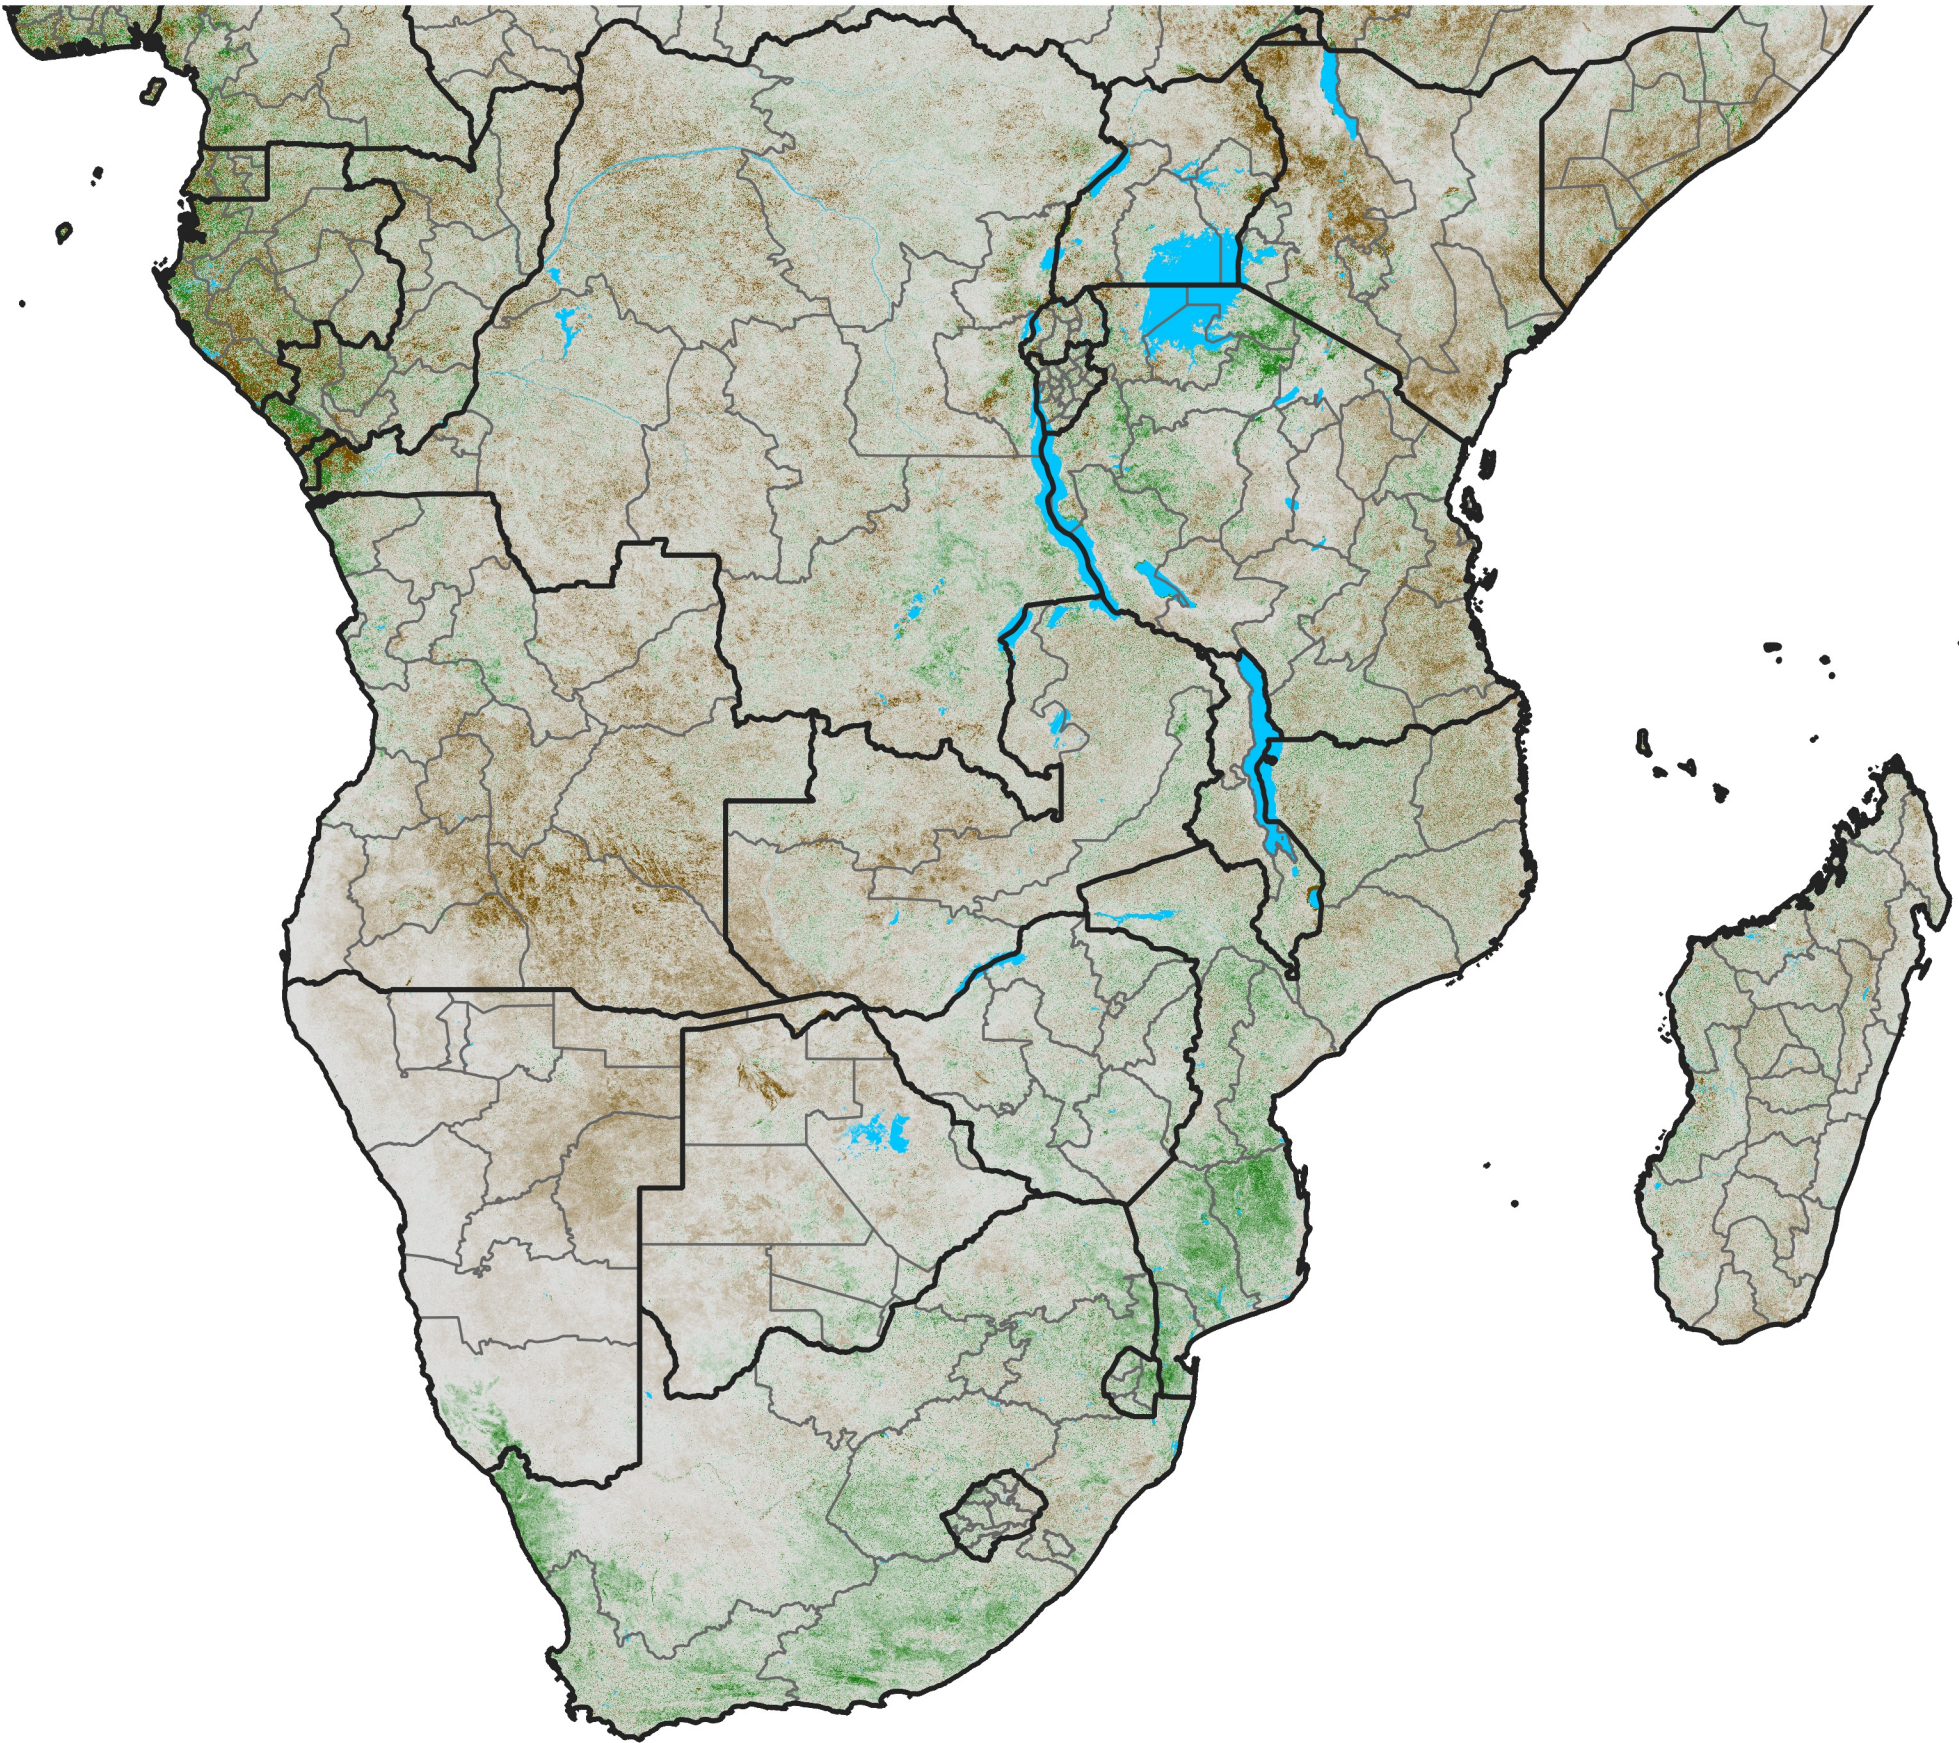

# Southern Africa

## NDVI Anomaly

2023 minus Mean (2012 - 2021)

Period 55 / Sep 26 - Oct 05, 2023

### NDVI Anomaly

< -0.3   -0.2   -0.1   -0.05   0.05   0.1   0.2   >0.3

Negative

No Difference

Positive