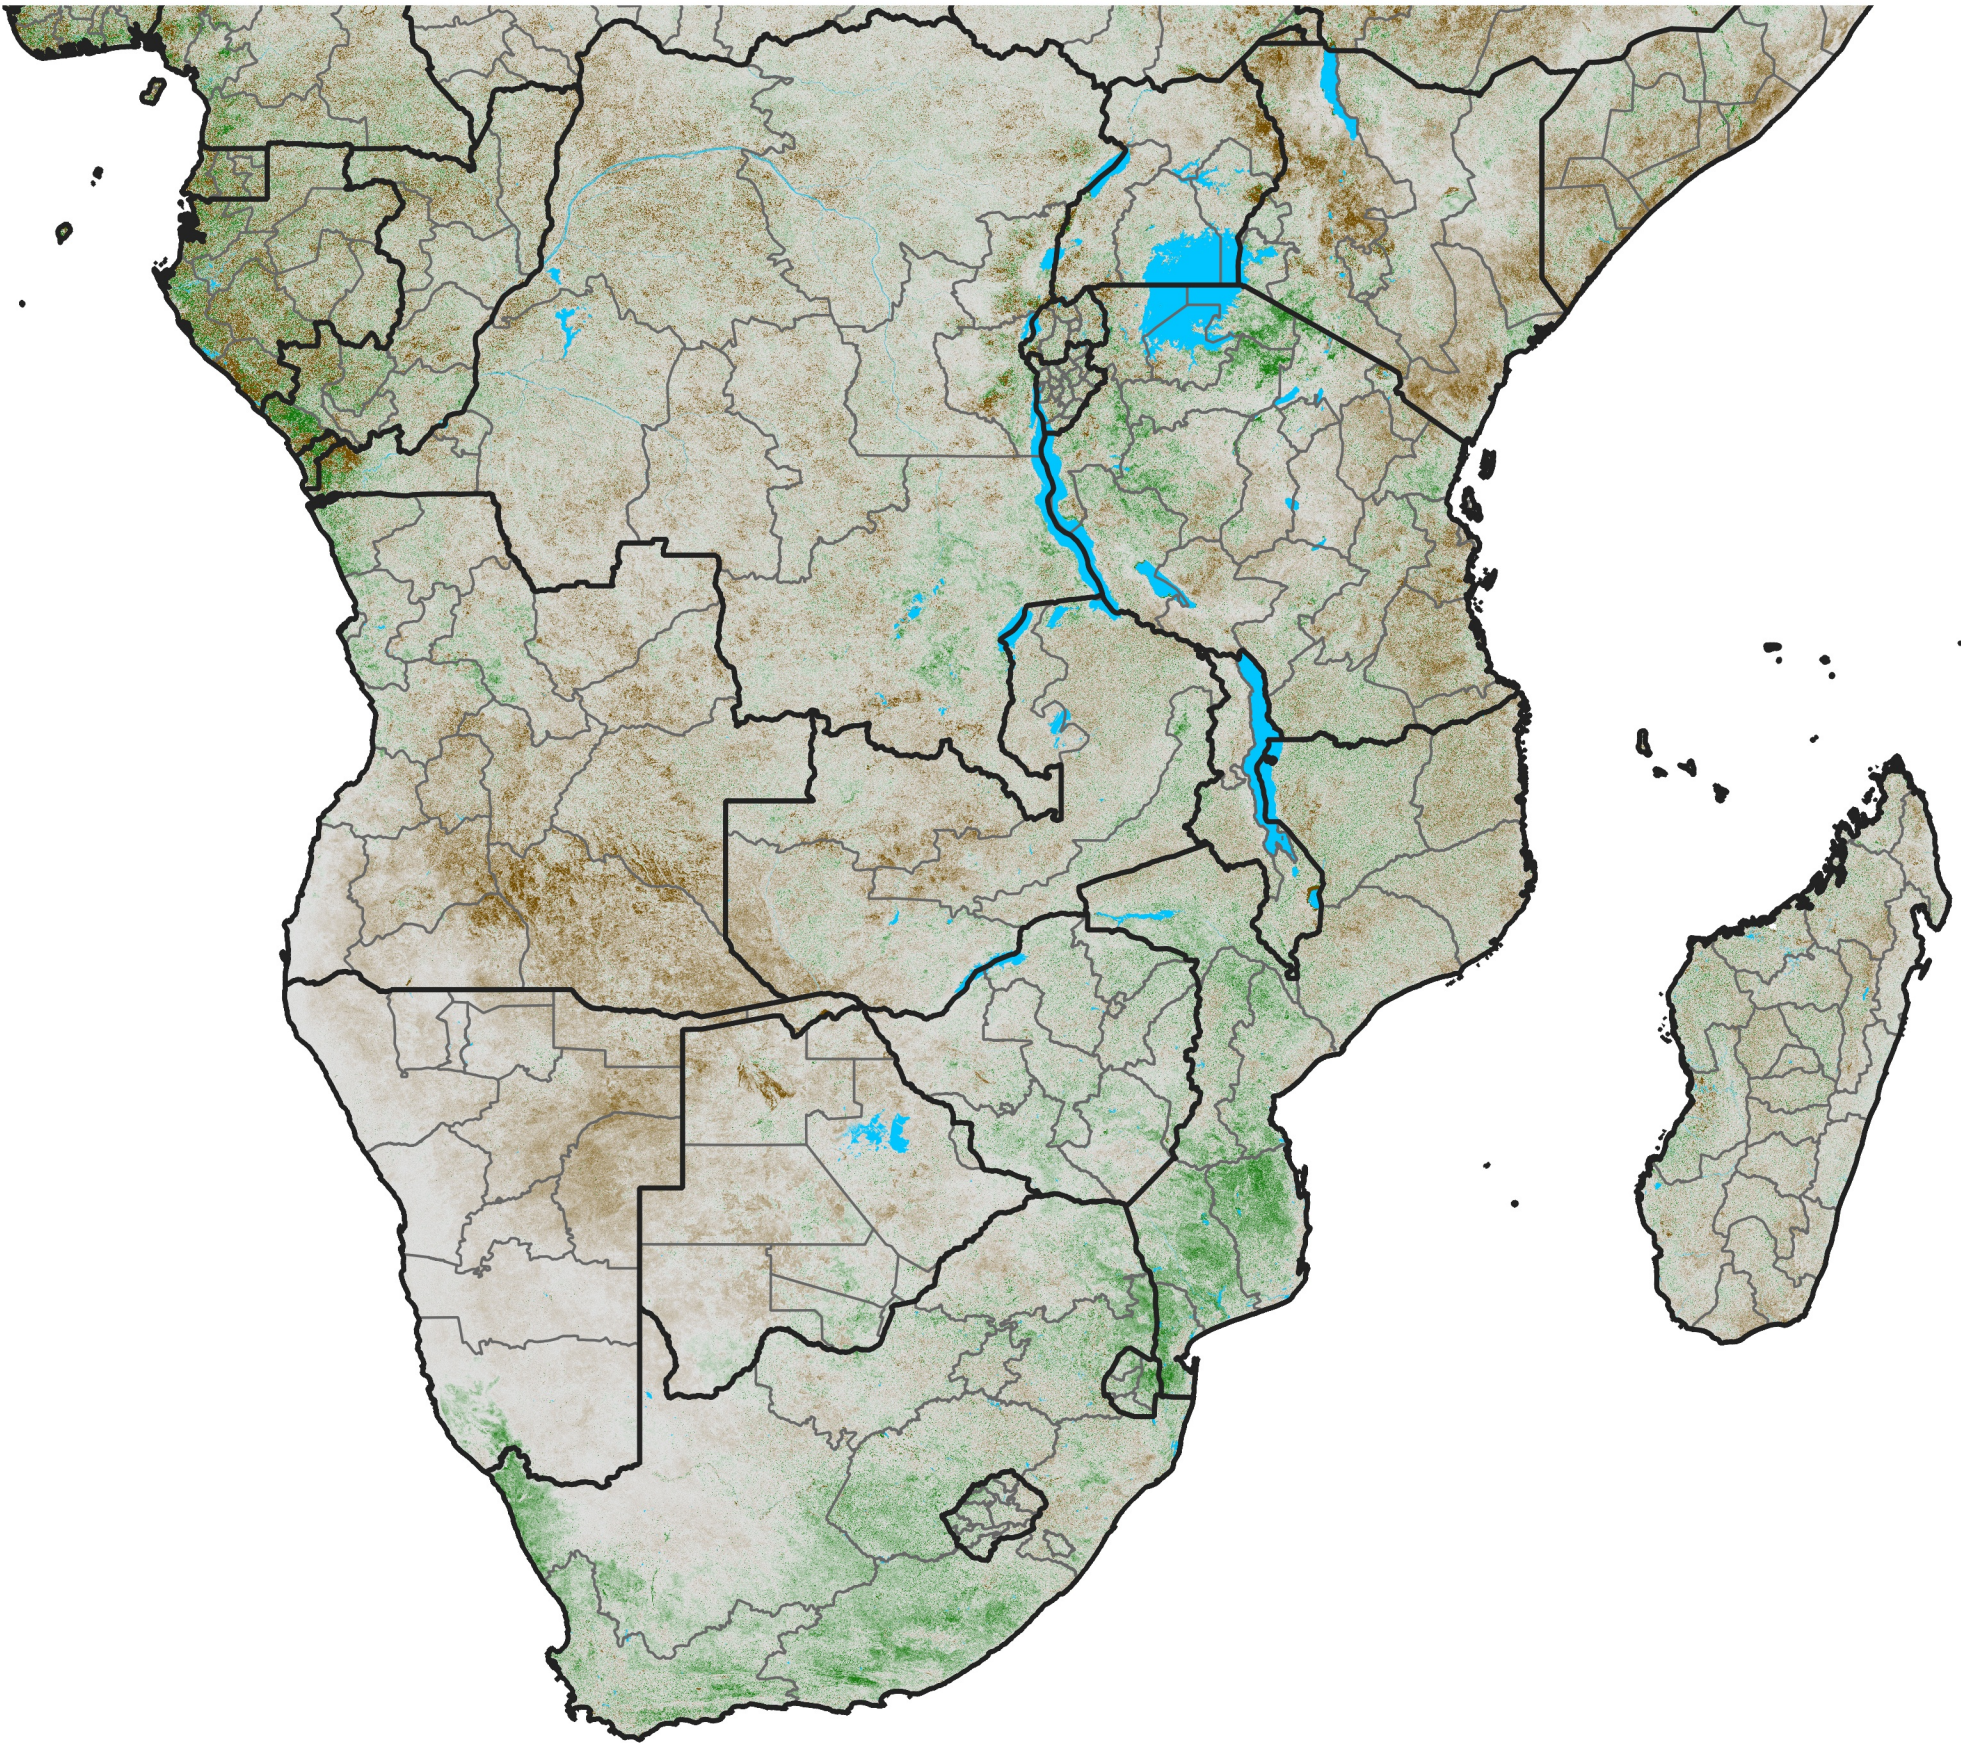

Southern Africa

NDVI Anomaly

2023 minus Mean (2012 - 2021)

Period 56 / Oct 01 - 10, 2023

NDVI Anomaly

< -0.3 -0.2 -0.1 -0.05 0.05 0.1 0.2 >0.3

Negative

No Difference