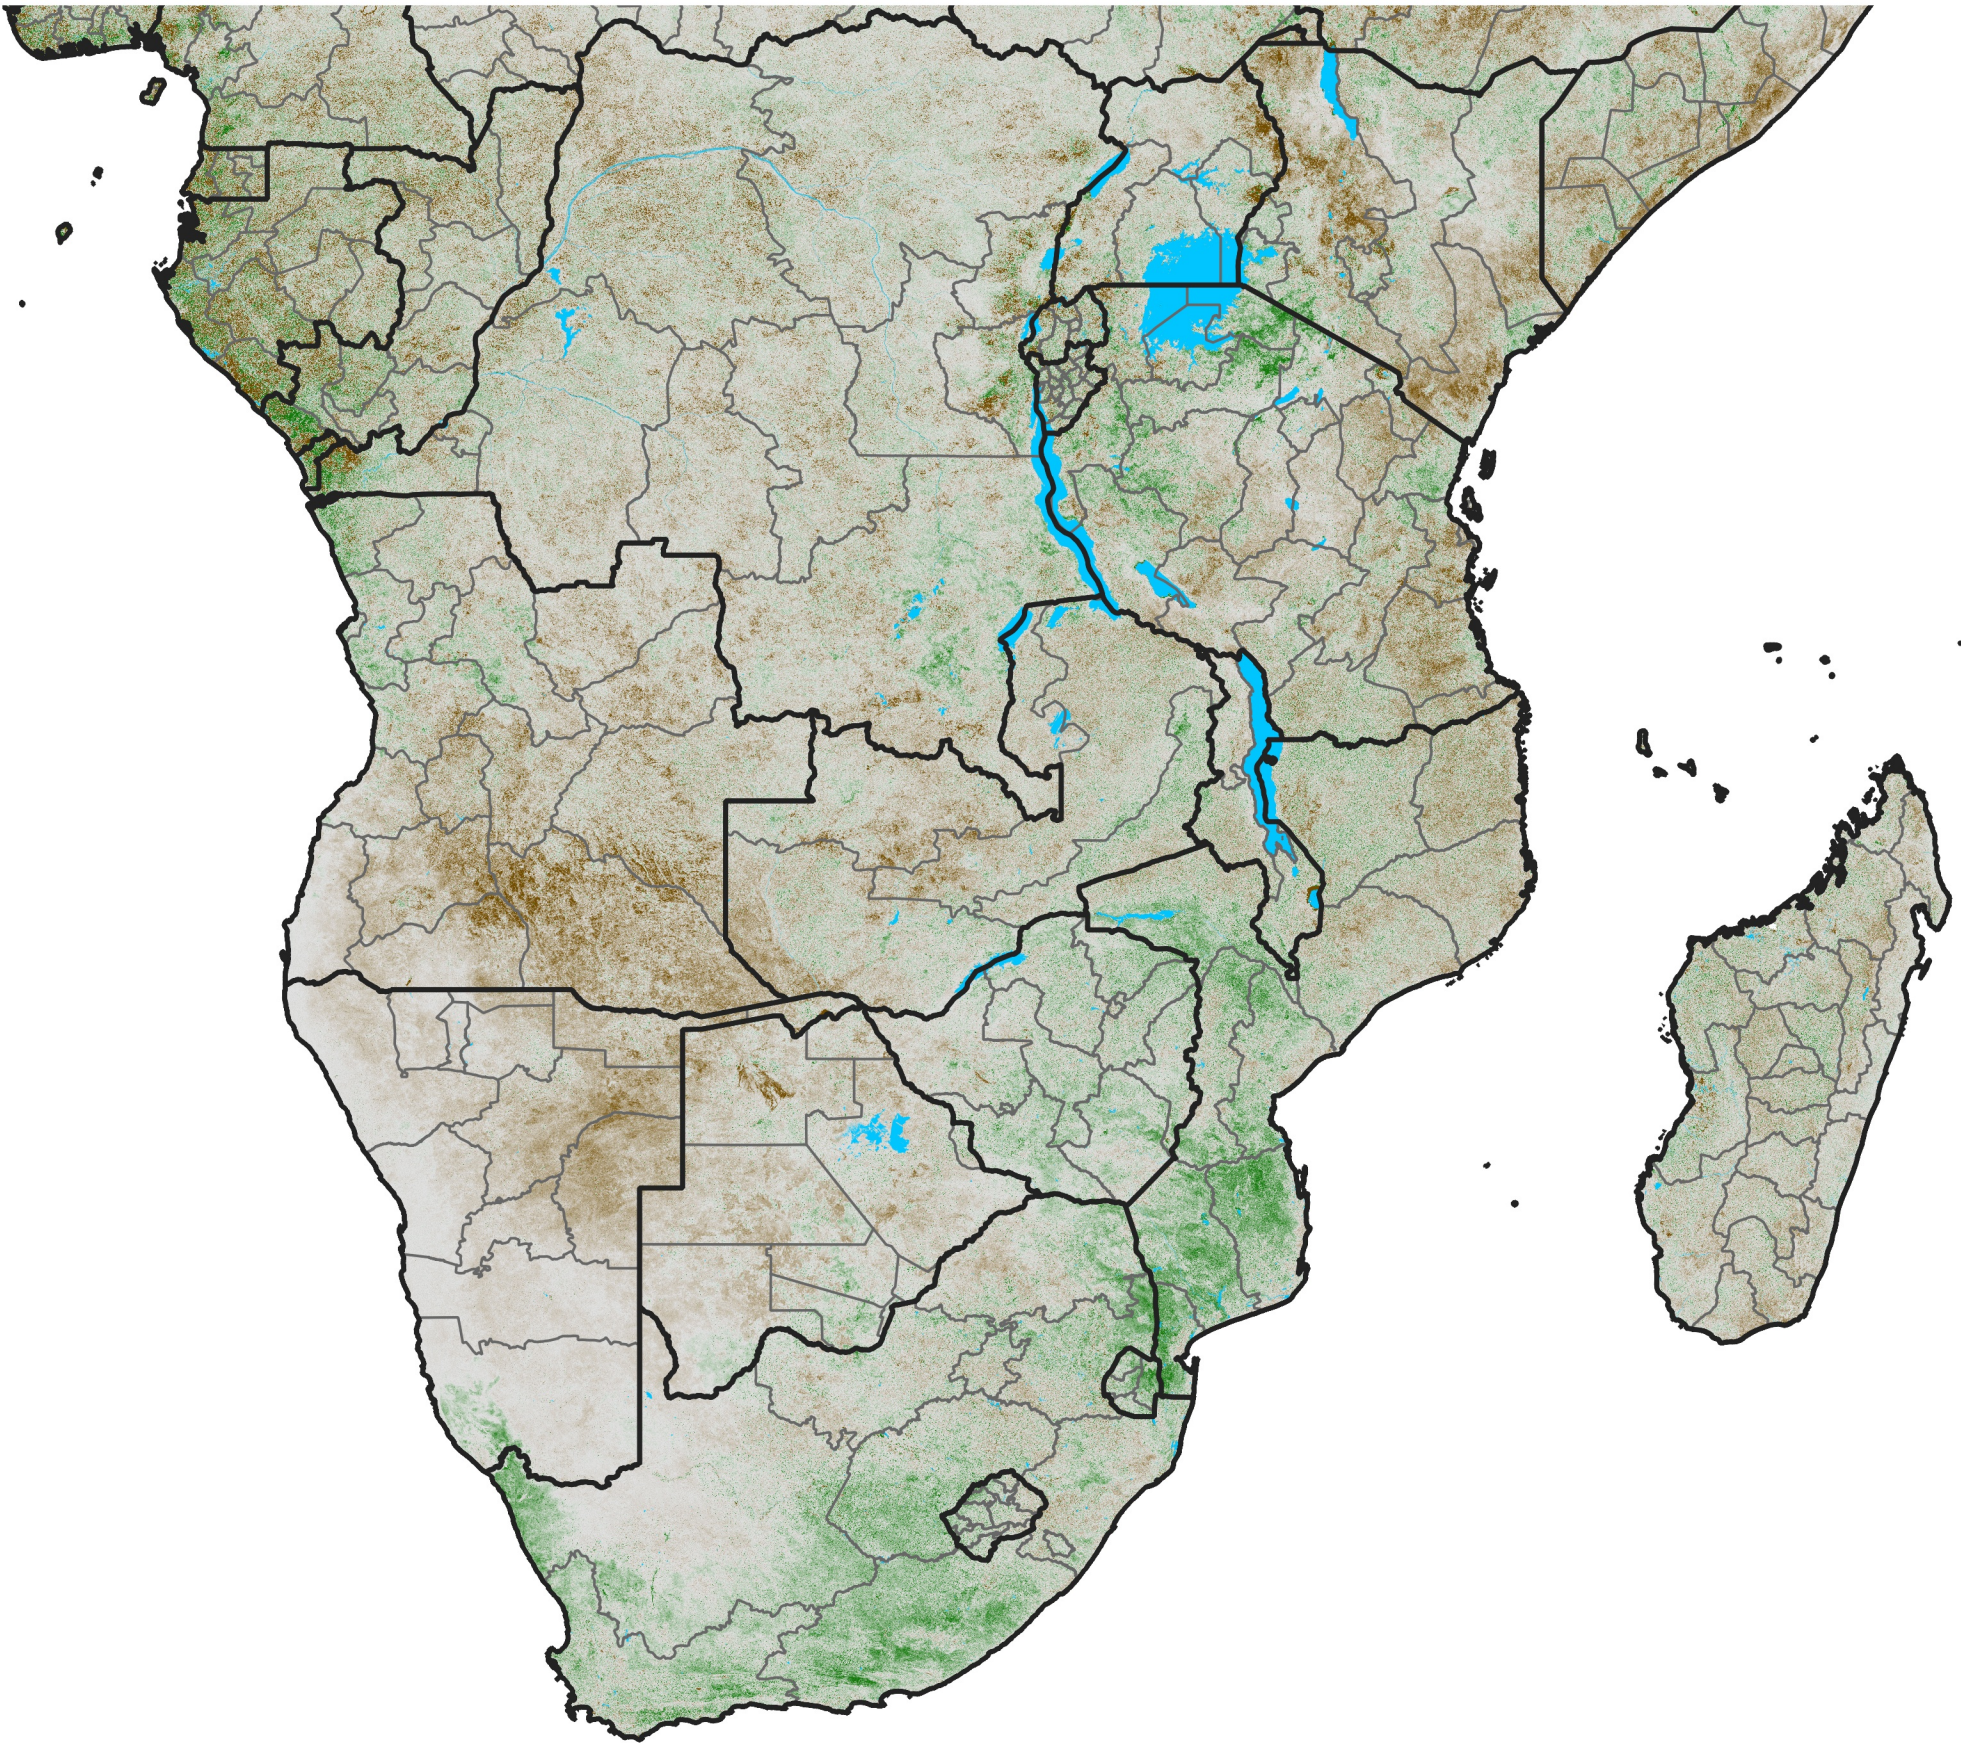

Southern Africa

NDVI Anomaly

2023 minus Mean (2012 - 2021)

Period 57 / Oct 06 - 15, 2023

NDVI Anomaly

< -0.3 -0.2 -0.1 -0.05 0.05 0.1 0.2 >0.3

Negative

No Difference