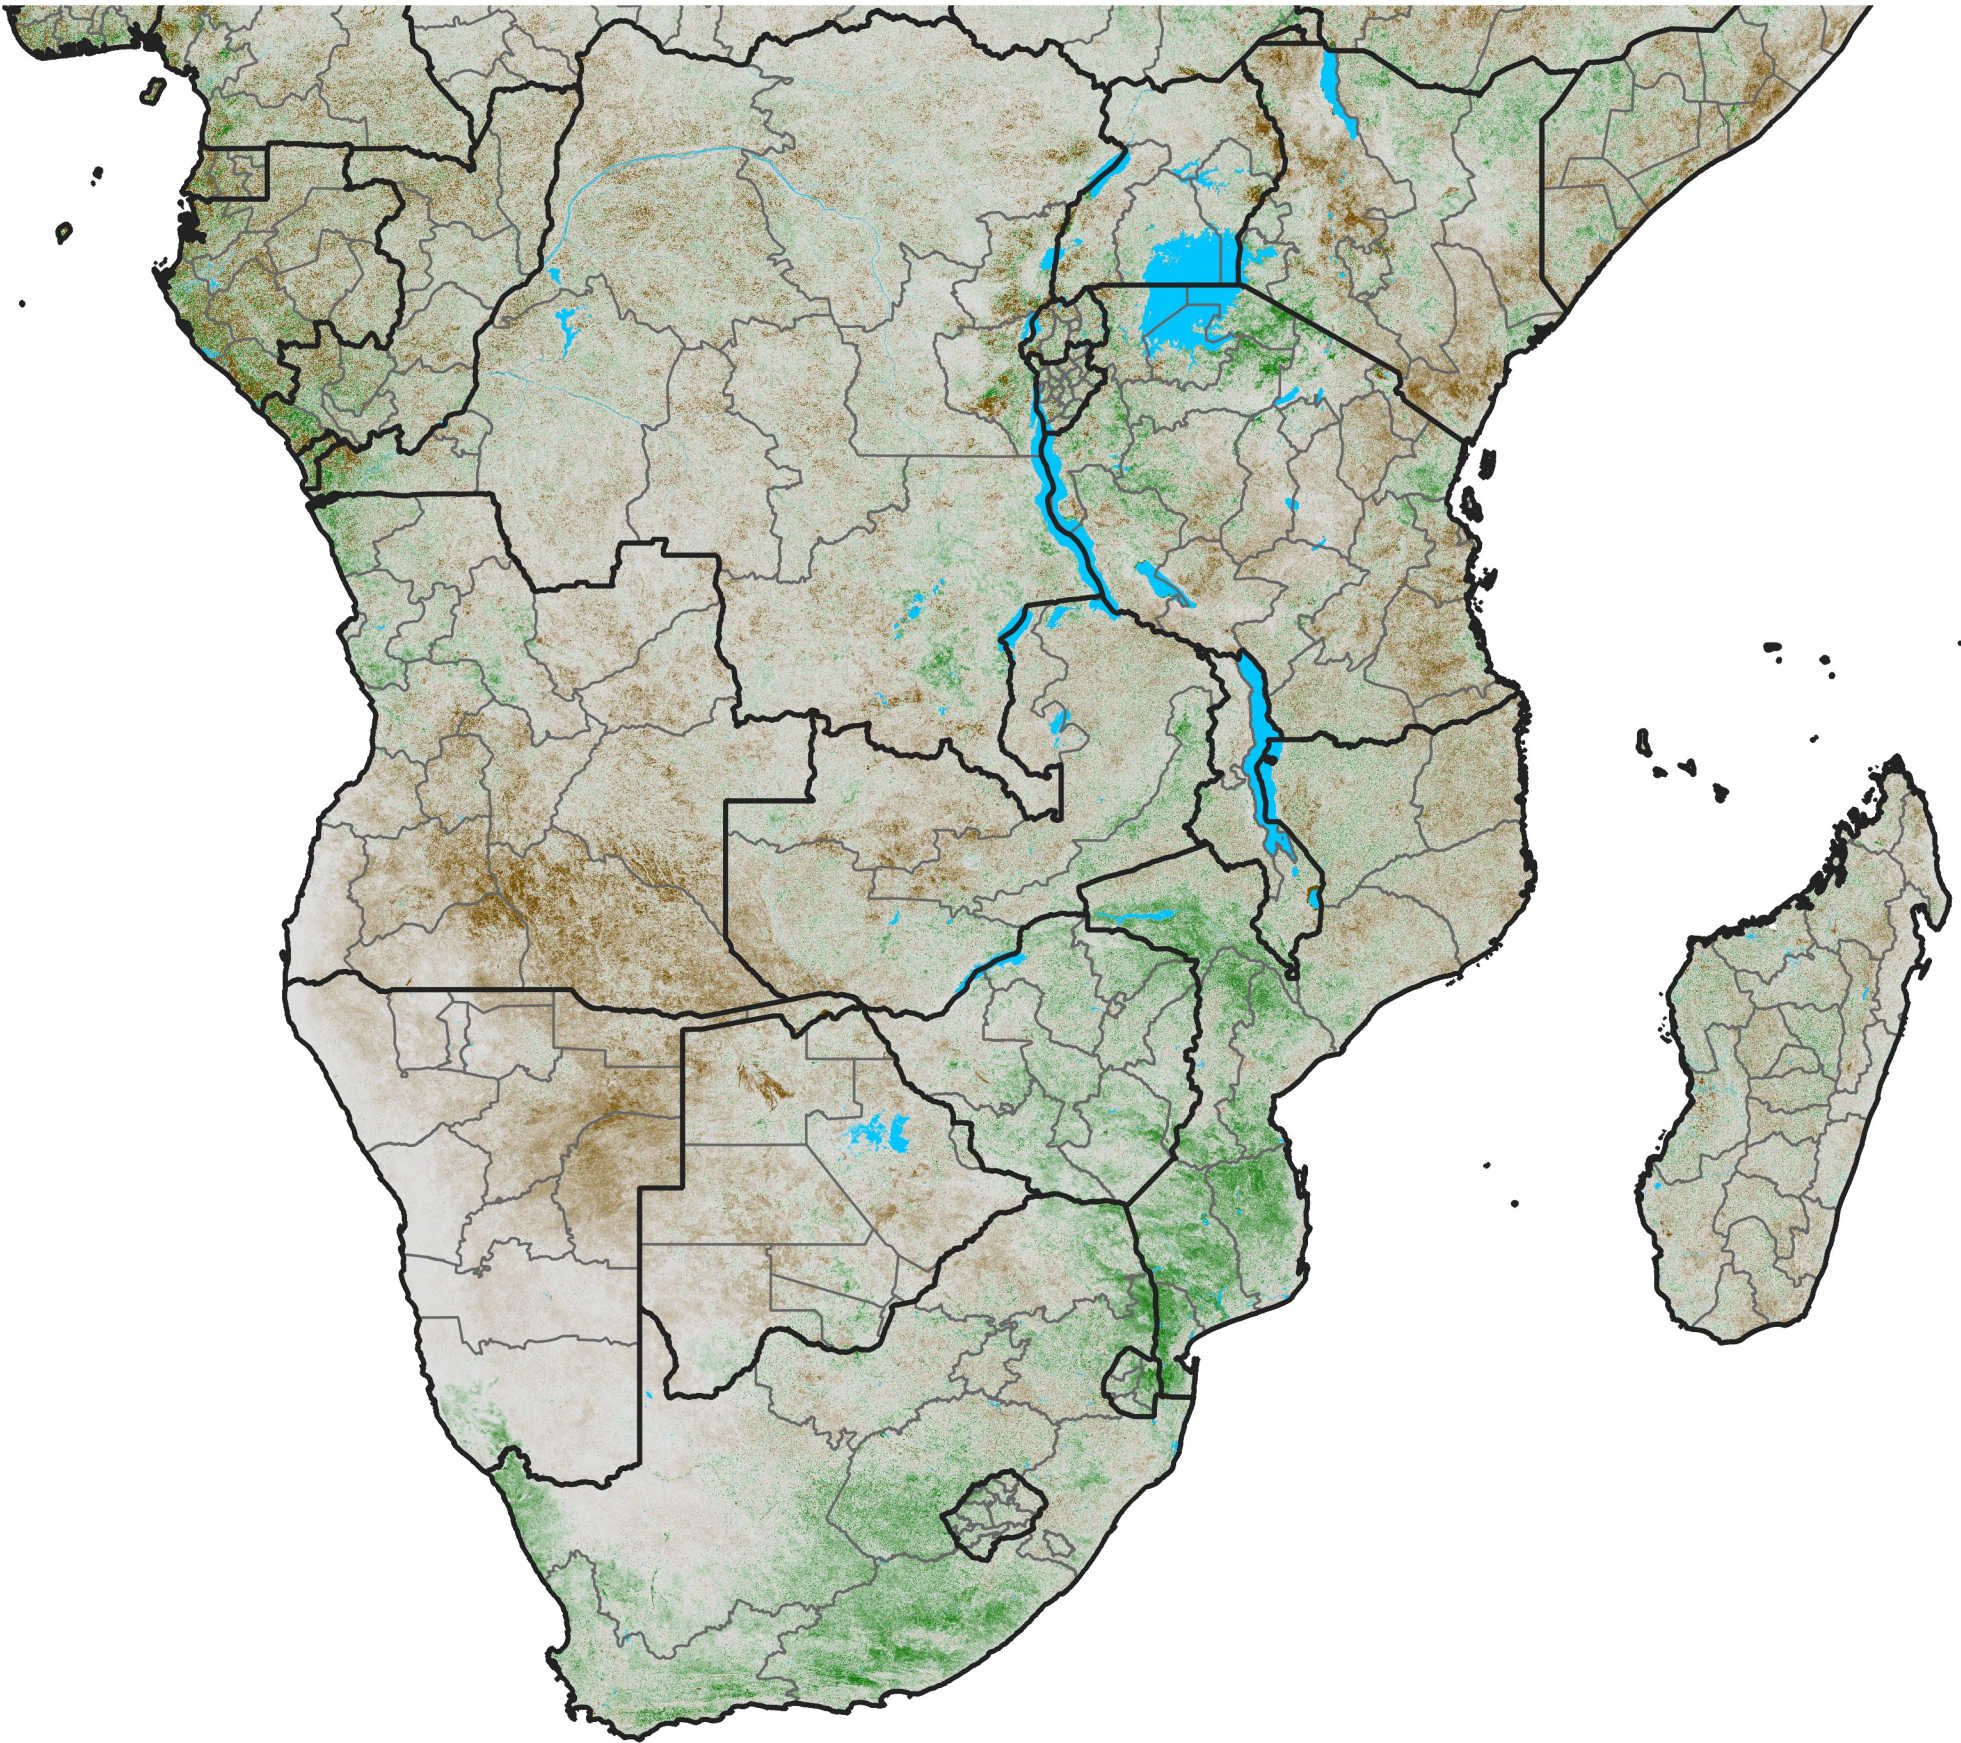

# Southern Africa

## NDVI Anomaly

2023 minus Mean (2012 - 2021)

Period 58 / Oct 11 - 20, 2023