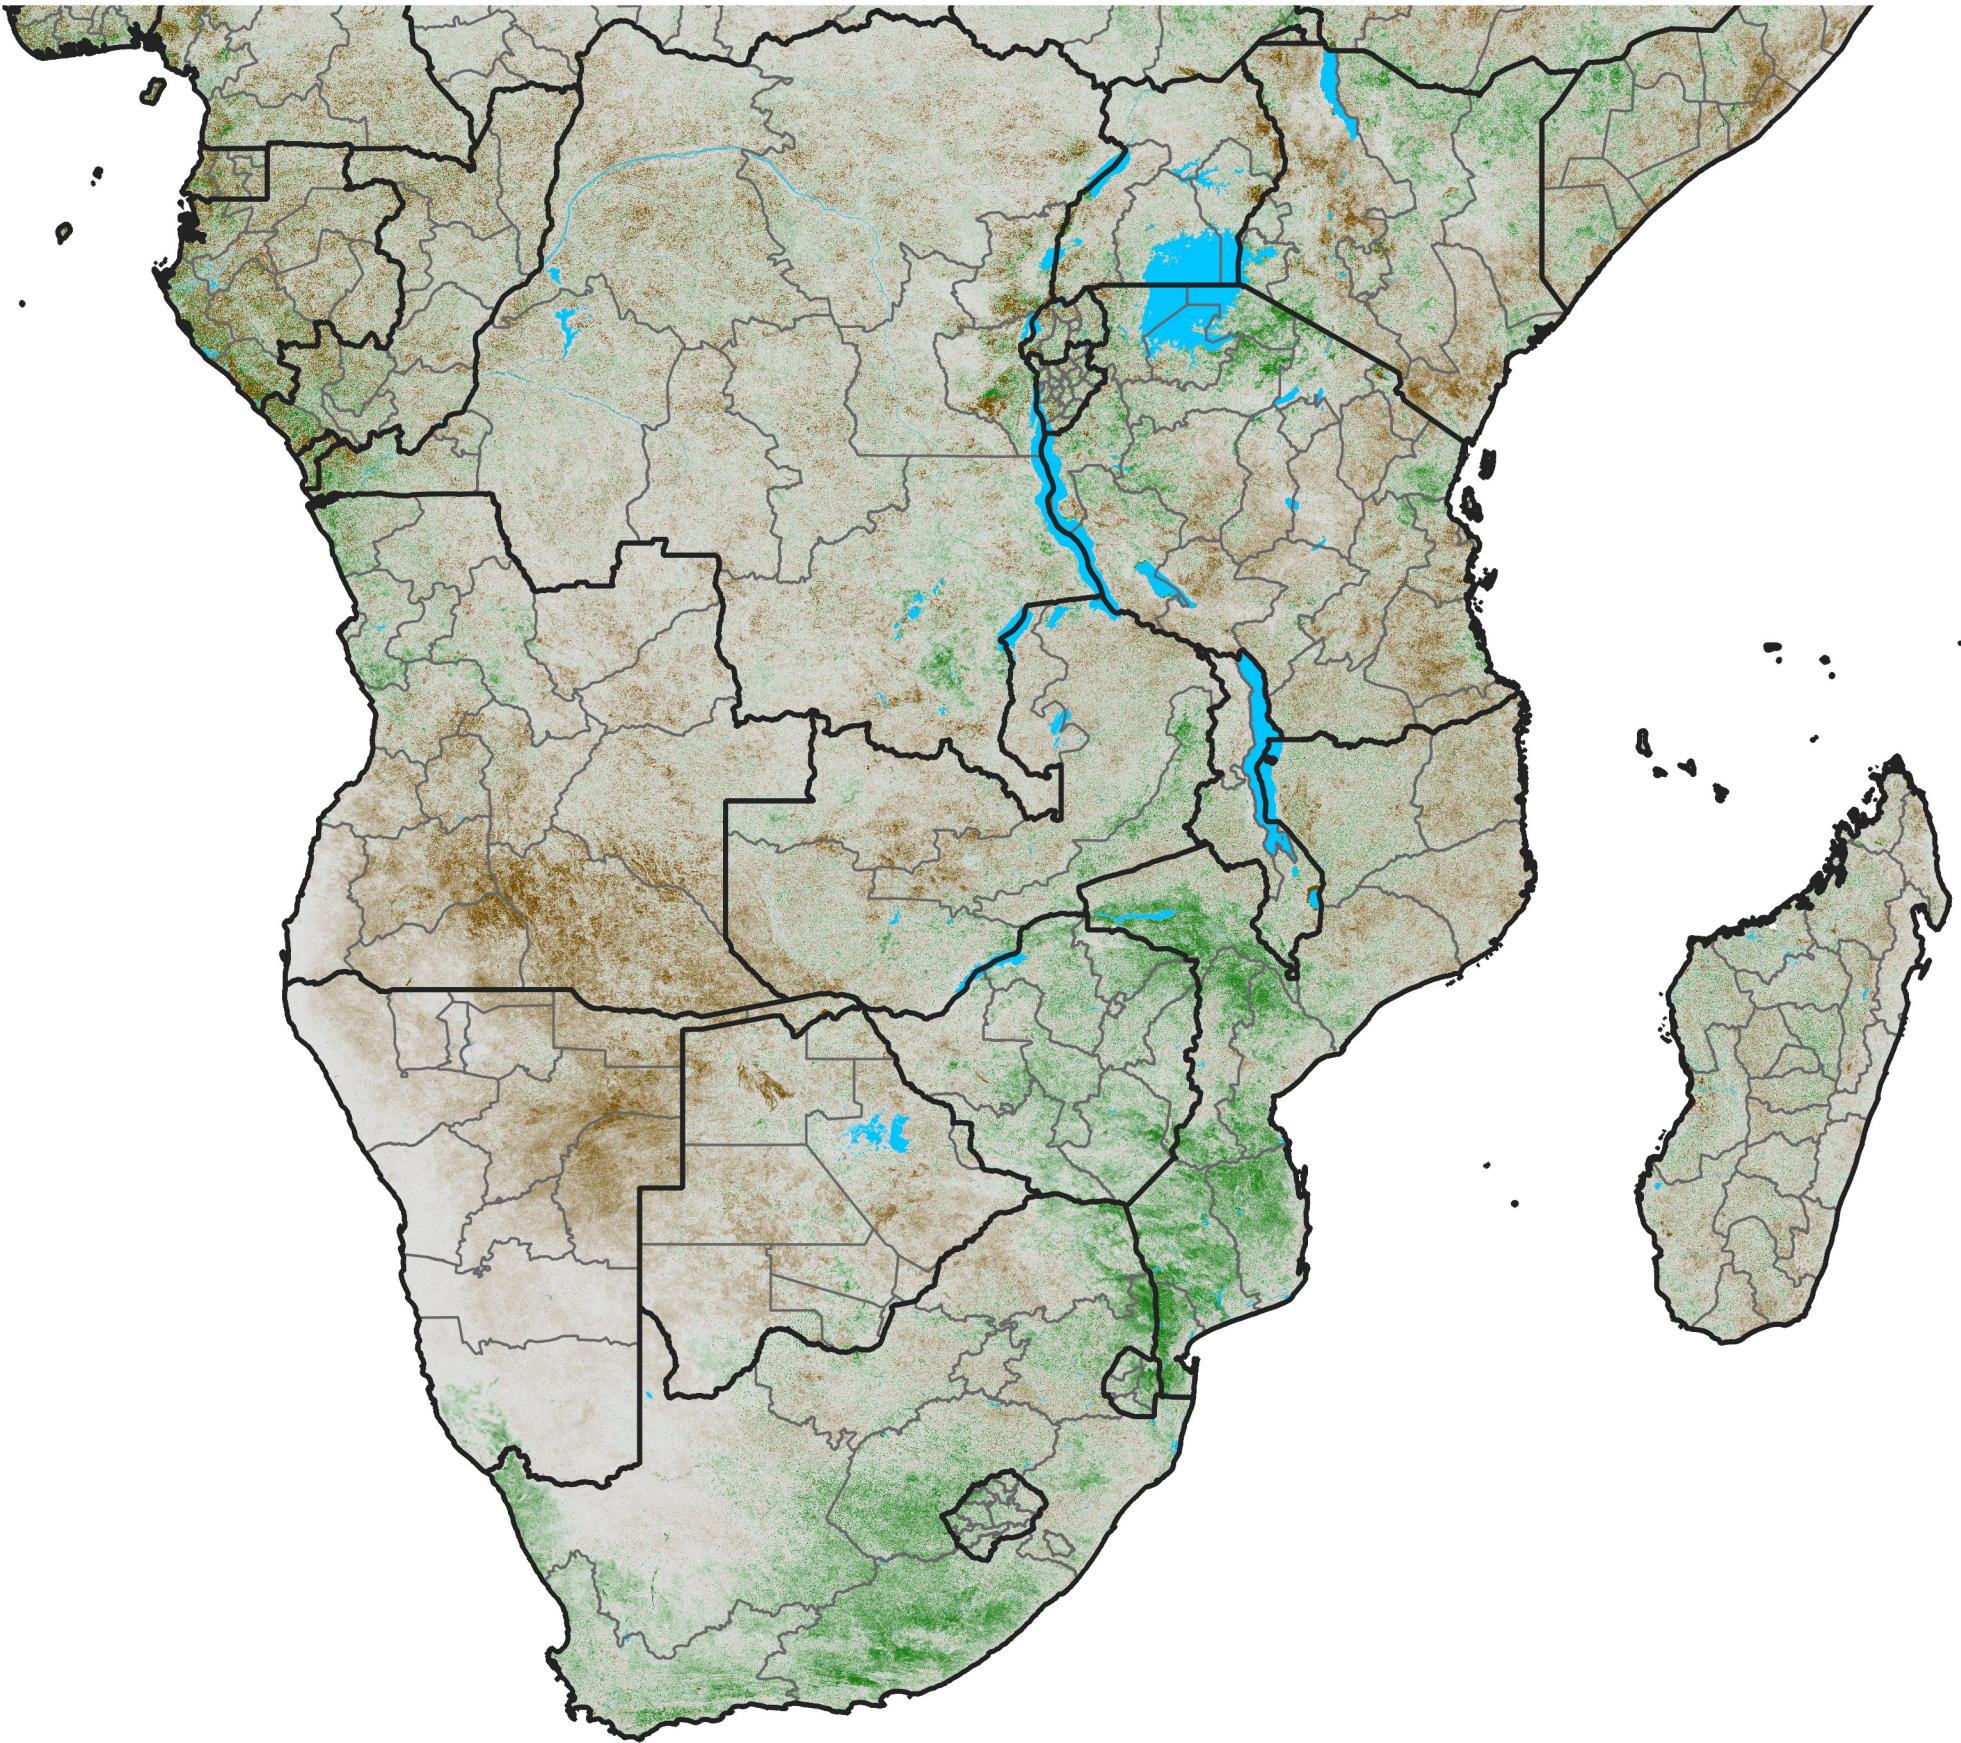

Southern Africa

NDVI Anomaly

2023 minus Mean (2012 - 2021)

Period 59 / Oct 16 - 25, 2023

NDVI Anomaly

< -0.3 -0.2 -0.1 -0.05 0.05 0.1 0.2 >0.3

Negative

No Difference