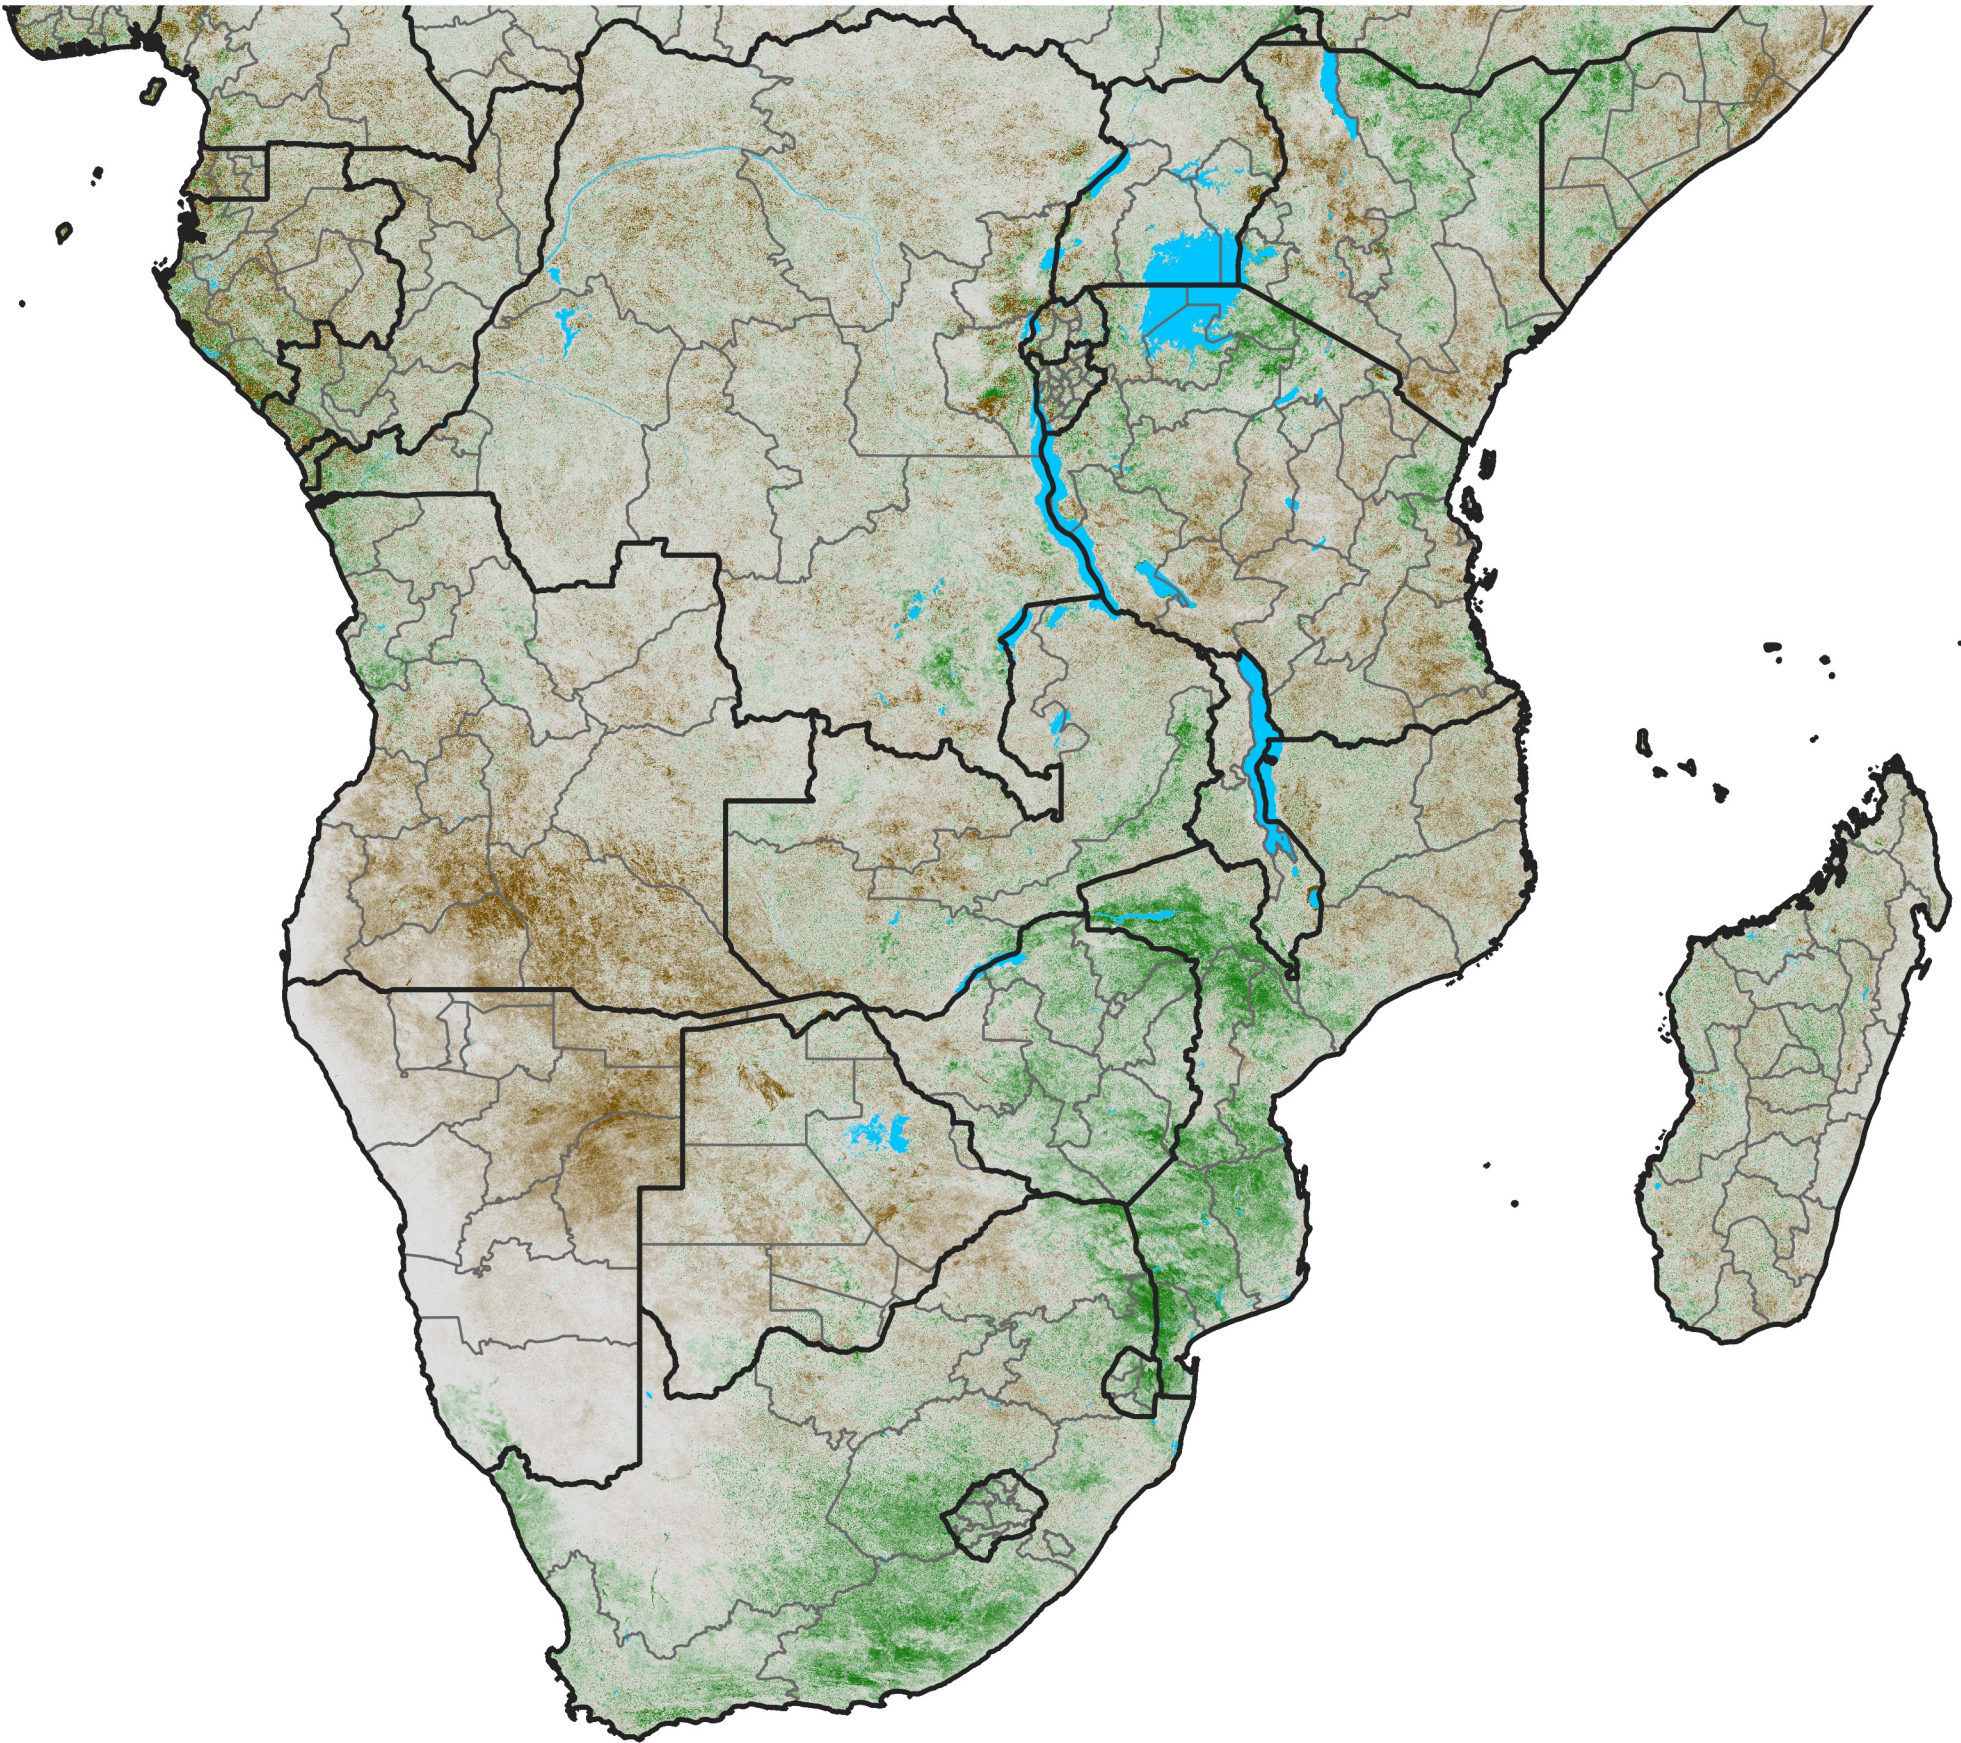

# Southern Africa

## NDVI Anomaly

2023 minus Mean (2012 - 2021)

Period 60 / Oct 21 - 31, 2023