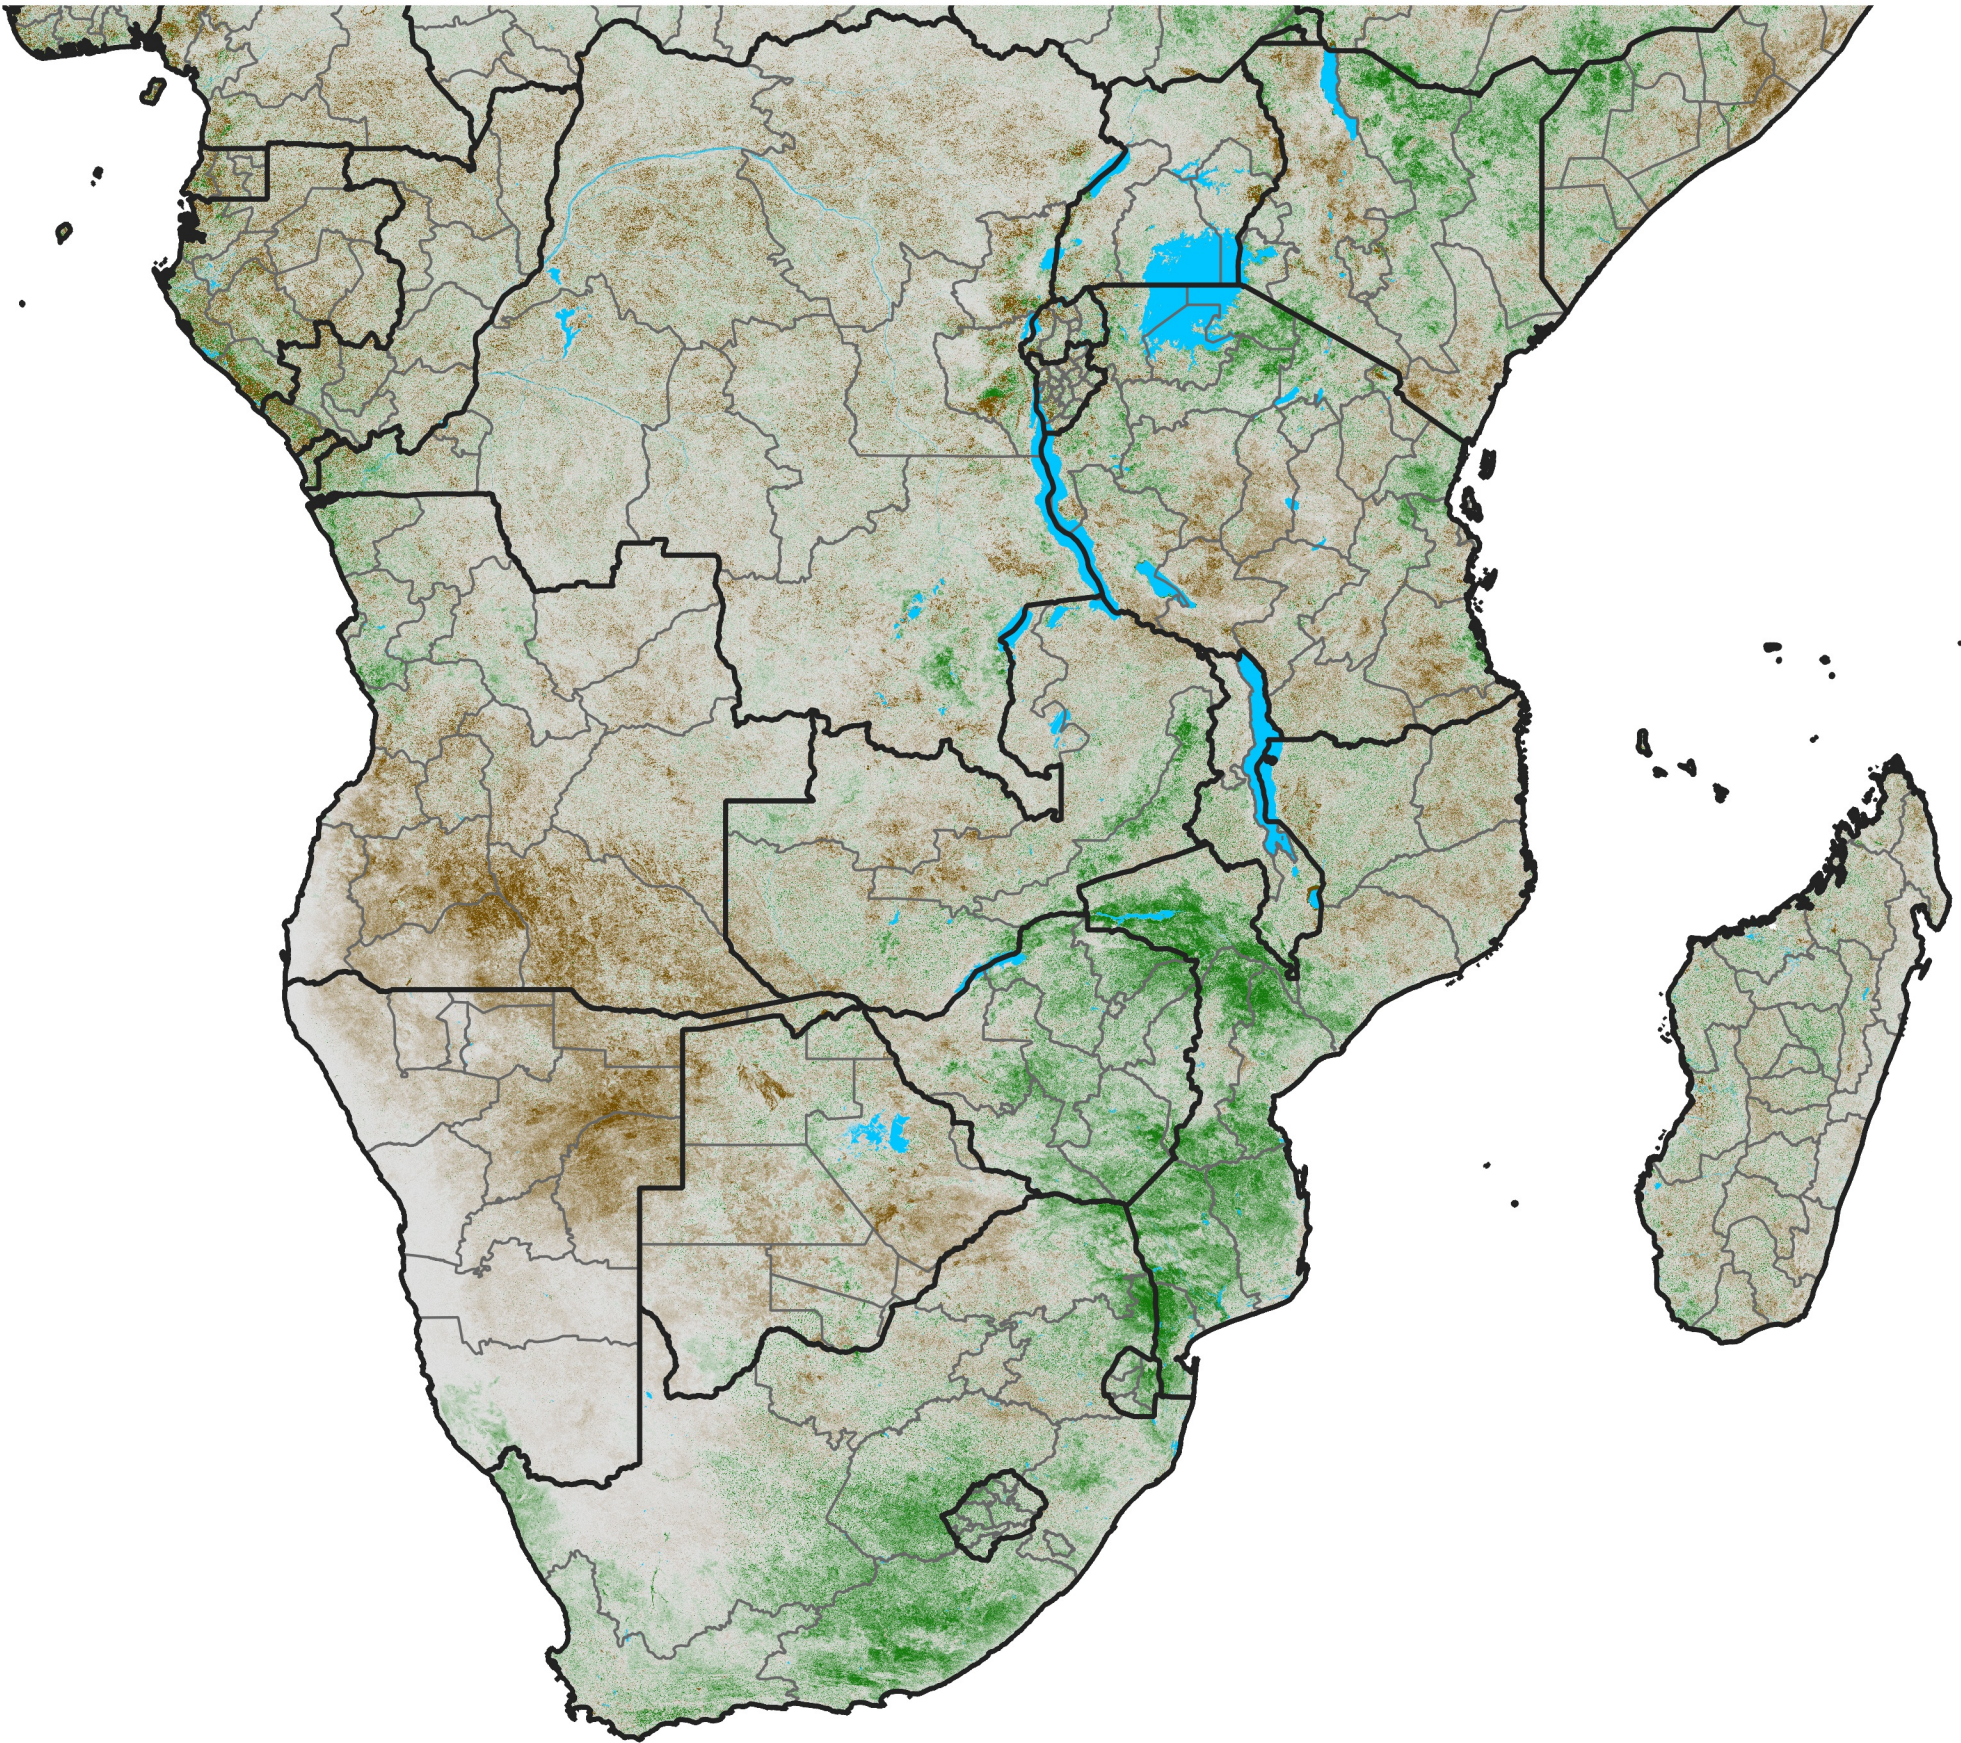

Southern Africa

NDVI Anomaly

2023 minus Mean (2012 - 2021)

Period 61 / Oct 26 - Nov 05, 2023

NDVI Anomaly

< -0.3 -0.2 -0.1 -0.05 0.05 0.1 0.2 >0.3

Negative

No Difference